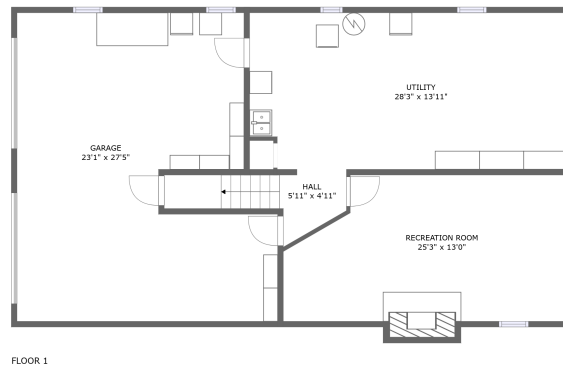

4116 Blue View Drive, Roanoke, Roanoke County, Virginia, United States, 24012

Property summary