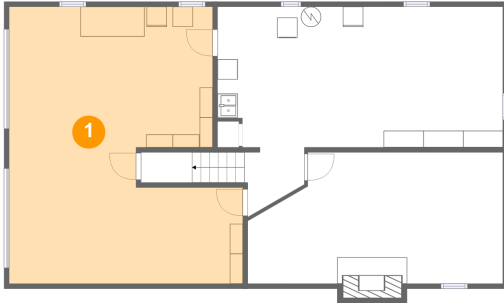

4116 Blue View Drive, Roanoke, Roanoke County, Virginia, United States, 24012

1 Floor 1 - Garage

Dimensions: 23'1" x 27'5"
Area: 551 sq. ft
Counted as living area: No

Heated: No
Finished: No
Enclosed: Yes
Contiguous: Yes
Permitted: Yes
Wet space: No
Addition: No
Conversion: No