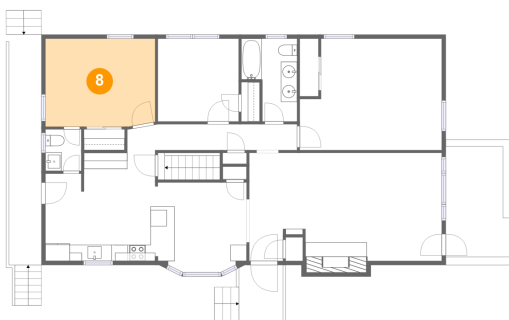

8 Floor 2 - Primary Bedroom

Dimensions: 13'6" x 10'10"
Area: 146 sq. ft
Counted as living area: Yes

Heated: Yes
Finished: Yes
Enclosed: Yes
Contiguous: Yes
Permitted: Yes
Wet space: No
Addition: No
Conversion: No