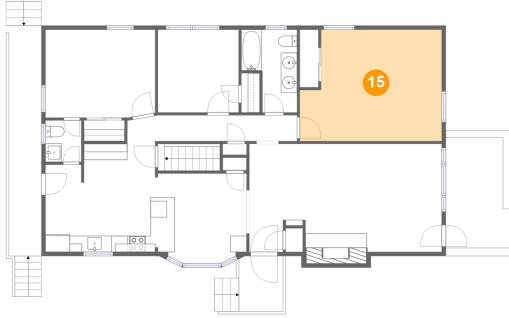

**4116 Blue View Drive, Roanoke, Roanoke County,
Virginia, United States, 24012**

15 Floor 2 - Bedroom

Dimensions: 17'6" x 13'9"
Area: 221 sq. ft
Counted as living area: Yes

Heated: Yes
Finished: Yes
Enclosed: Yes
Contiguous: Yes
Permitted: Yes
Wet space: No
Addition: No
Conversion: No