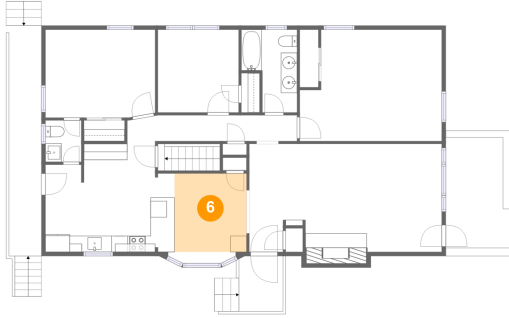

4 Floor 1 - Recreation Room

Dimensions: 25'3" x 13'0"
Area: 307 sq. ft
Counted as living area: No

Heated: Yes
Finished: Yes
Enclosed: Yes
Contiguous: No
Permitted: Yes
Wet space: No
Addition: No
Conversion: No

5 Floor 2 - Porch

Dimensions: 3'11" x 28'5"
Area: 114 sq. ft
Counted as living area: No

Heated: No
Finished: Yes
Enclosed: No
Contiguous: Yes
Permitted: Yes
Wet space: No
Addition: No
Conversion: No

4116 Blue View Drive, Roanoke, Roanoke County, Virginia, United States, 24012

6 Floor 2 - Dining Area

Dimensions: 8'11" x 9'8"
Area: 86 sq. ft
Counted as living area: Yes

Heated: Yes
Finished: Yes
Enclosed: Yes
Contiguous: Yes
Permitted: Yes
Wet space: No
Addition: No
Conversion: No