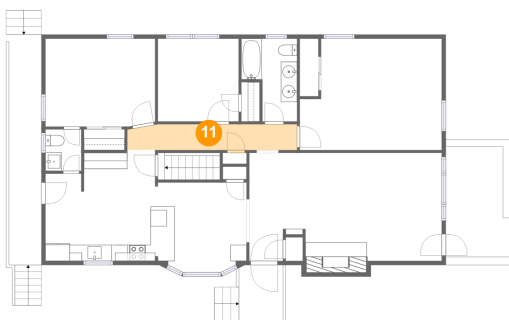

11 Floor 2 - Hall

Dimensions: 21'0" x 3'2"
Area: 66 sq. ft
Counted as living area: Yes

Heated: Yes
Finished: Yes
Enclosed: Yes
Contiguous: Yes
Permitted: Yes
Wet space: No
Addition: No
Conversion: No