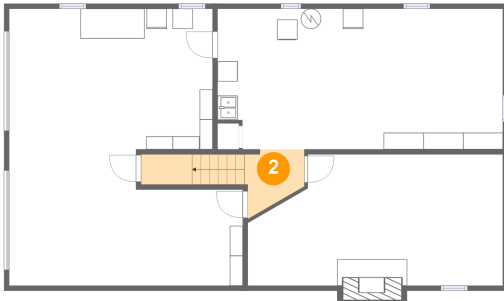

4116 Blue View Drive, Roanoke, Roanoke County, Virginia, United States, 24012

1 Floor 1 - Garage

Dimensions: 23'1" x 27'5"
Area: 551 sq. ft
Counted as living area: No

Heated: No
Finished: No
Enclosed: Yes
Contiguous: Yes
Permitted: Yes
Wet space: No
Addition: No
Conversion: No

2 Floor 1 - Hall

Dimensions: 5'11" x 4'11"
Area: 61 sq. ft
Counted as living area: No

Heated: Yes
Finished: Yes
Enclosed: Yes
Contiguous: No
Permitted: Yes
Wet space: No
Addition: No
Conversion: No

**4116 Blue View Drive, Roanoke, Roanoke County,
Virginia, United States, 24012**

3 Floor 1 - Utility

Dimensions: 28'3" x 13'11"
Area: 386 sq. ft
Counted as living area: No

Heated: Yes
Finished: No
Enclosed: Yes
Contiguous: Yes
Permitted: Yes
Wet space: No
Addition: No
Conversion: No