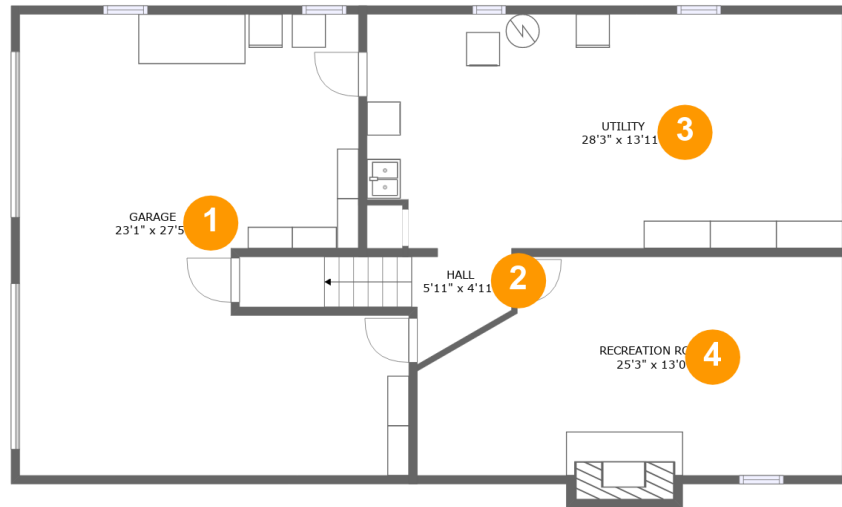

4116 Blue View Drive, Roanoke, Roanoke County, Virginia, United States, 24012

Room dimensions

Floor 1

Total sqft: 1429

Living area: 0

#		Dimensions	sqft	Counted as living area
1	Garage	23'1" x 27'5"	551 sq. ft	No
2	Hall	5'11" x 4'11"	61 sq. ft	No
3	Utility	28'3" x 13'11"	386 sq. ft	No
4	Recreation Room	25'3" x 13'0"	307 sq. ft	No