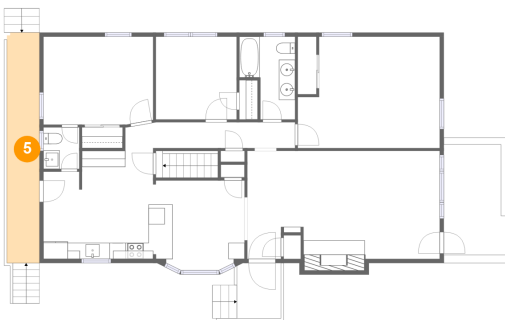

5 Floor 2 - Porch

Dimensions: 3'11" x 28'5"
Area: 114 sq. ft
Counted as living area: No

Heated: No
Finished: Yes
Enclosed: No
Contiguous: Yes
Permitted: Yes
Wet space: No
Addition: No
Conversion: No