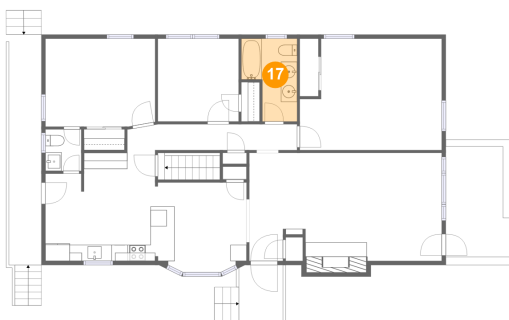

17 Floor 2 - Bath

Dimensions: 6'11" x 10'3"
Area: 57 sq. ft
Counted as living area: Yes

Heated: Yes
Finished: Yes
Enclosed: Yes
Contiguous: Yes
Permitted: Yes
Wet space: Yes
Addition: No
Conversion: No