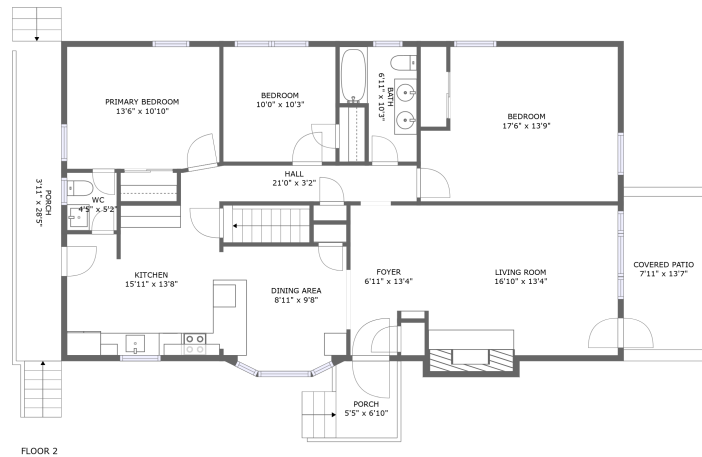

4116 Blue View Drive, Roanoke, Roanoke County, Virginia, United States, 24012

Property summary