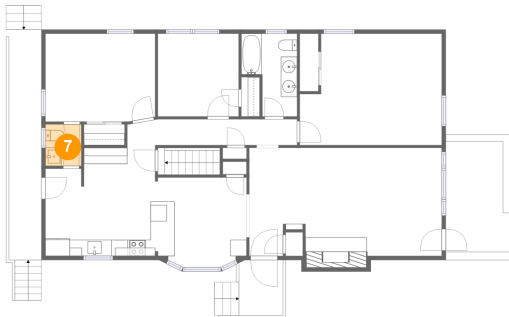

7 Floor 2 - WC

Dimensions: 4'5" x 5'2"
Area: 23 sq. ft
Counted as living area: Yes

Heated: Yes
Finished: Yes
Enclosed: Yes
Contiguous: Yes
Permitted: Yes
Wet space: Yes
Addition: No
Conversion: No