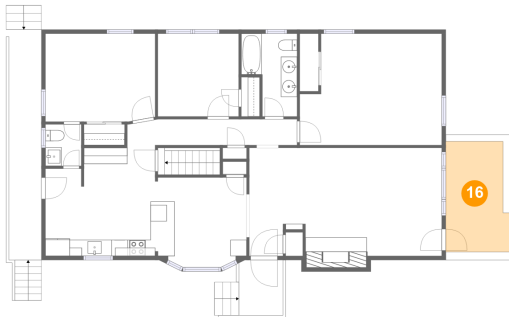

16 Floor 2 - Covered Patio

Dimensions: 7'11" x 13'7"
Area: 100 sq. ft
Counted as living area: No

Heated: No
Finished: Yes
Enclosed: No
Contiguous: Yes
Permitted: Yes
Wet space: No
Addition: No
Conversion: No