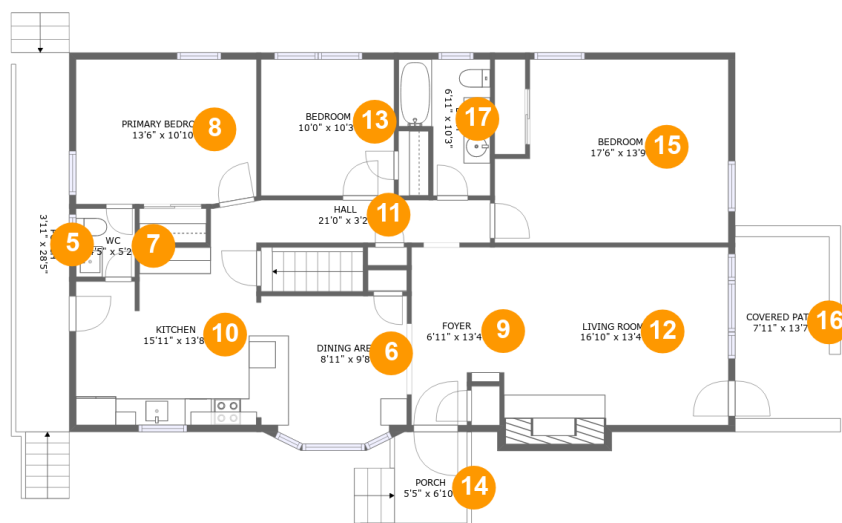

4116 Blue View Drive, Roanoke, Roanoke County, Virginia, United States, 24012

Room dimensions

Floor 2

Total sqft: 1692 Living area: 1418

#		Dimensions	sqft	Counted as living area
5	Porch	3'11" x 28'5"	114 sq. ft	No
6	Dining Area	8'11" x 9'8"	86 sq. ft	Yes
7	WC	4'5" x 5'2"	23 sq. ft	Yes
8	Primary Bedroom	13'6" x 10'10"	146 sq. ft	Yes
9	Foyer	6'11" x 13'4"	83 sq. ft	Yes
10	Kitchen	15'11" x 13'8"	192 sq. ft	Yes
11	Hall	21'0" x 3'2"	66 sq. ft	Yes
12	Living Room	16'10" x 13'4"	235 sq. ft	Yes
13	Bedroom	10'0" x 10'3"	102 sq. ft	Yes
14	Porch	5'5" x 6'10"	37 sq. ft	No
15	Bedroom	17'6" x 13'9"	221 sq. ft	Yes

5 Floor 2 - Porch

Dimensions: 3'11" x 28'5"
Area: 114 sq. ft
Counted as living area: No

Heated: No
Finished: Yes
Enclosed: No
Contiguous: Yes
Permitted: Yes
Wet space: No
Addition: No
Conversion: No

4116 Blue View Drive, Roanoke, Roanoke County, Virginia, United States, 24012

Dimensions: 21'0" x 3'2"
Area: 66 sq. ft
Counted as living area: Yes

Heated: Yes
Finished: Yes
Enclosed: Yes
Contiguous: Yes
Permitted: Yes
Wet space: No
Addition: No
Conversion: No

**4116 Blue View Drive, Roanoke, Roanoke County,
Virginia, United States, 24012**

14 Floor 2 - Porch

Dimensions: 5'5" x 6'10"
Area: 37 sq. ft
Counted as living area: No

Heated: No
Finished: Yes
Enclosed: No
Contiguous: Yes
Permitted: Yes
Wet space: No
Addition: No
Conversion: No

**4116 Blue View Drive, Roanoke, Roanoke County,
Virginia, United States, 24012**