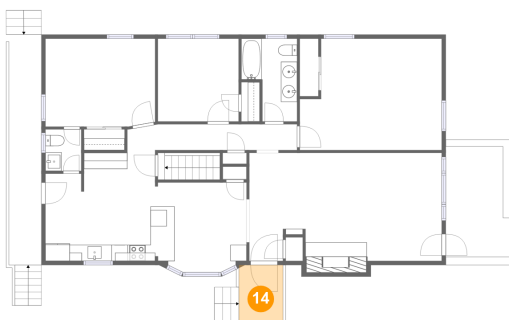

14 Floor 2 - Porch

Dimensions: 5'5" x 6'10"
Area: 37 sq. ft
Counted as living area: No

Heated: No
Finished: Yes
Enclosed: No
Contiguous: Yes
Permitted: Yes
Wet space: No
Addition: No
Conversion: No