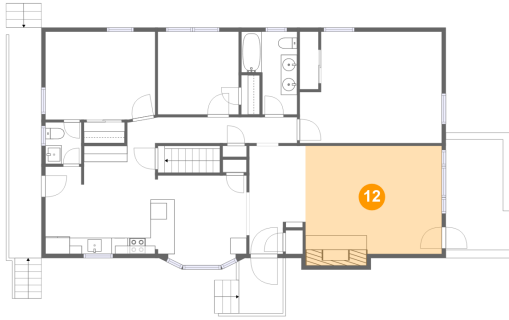

**4116 Blue View Drive, Roanoke, Roanoke County,
Virginia, United States, 24012**

12 Floor 2 - Living Room

Dimensions: 16'10" x 13'4"
Area: 235 sq. ft
Counted as living area: Yes

Heated: Yes
Finished: Yes
Enclosed: Yes
Contiguous: Yes
Permitted: Yes
Wet space: No
Addition: No
Conversion: No