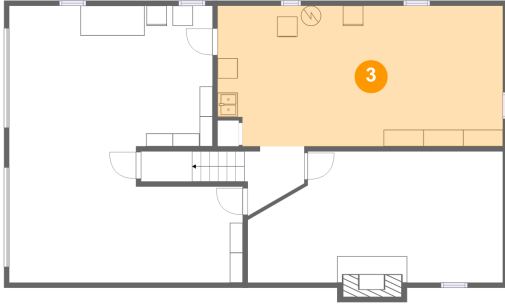

2 Floor 1 - Hall

Dimensions: 5'11" x 4'11"
Area: 61 sq. ft
Counted as living area: No

Heated: Yes
Finished: Yes
Enclosed: Yes
Contiguous: No
Permitted: Yes
Wet space: No
Addition: No
Conversion: No

**4116 Blue View Drive, Roanoke, Roanoke County,
Virginia, United States, 24012**

3 Floor 1 - Utility

Dimensions: 28'3" x 13'11"
Area: 386 sq. ft
Counted as living area: No

Heated: Yes
Finished: No
Enclosed: Yes
Contiguous: Yes
Permitted: Yes
Wet space: No
Addition: No
Conversion: No

4 Floor 1 - Recreation Room

Dimensions: 25'3" x 13'0"
Area: 307 sq. ft
Counted as living area: No

Heated: Yes
Finished: Yes
Enclosed: Yes
Contiguous: No
Permitted: Yes
Wet space: No
Addition: No
Conversion: No