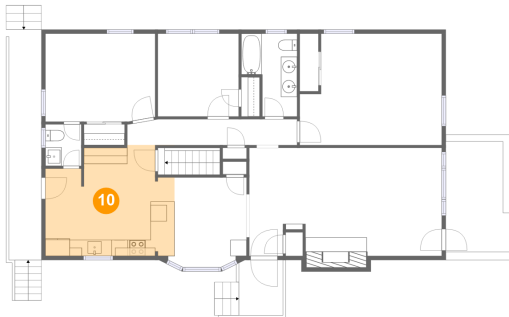

Dimensions: 13'6" x 10'10"
Area: 146 sq. ft
Counted as living area: Yes

Heated: Yes
Finished: Yes
Enclosed: Yes
Contiguous: Yes
Permitted: Yes
Wet space: No
Addition: No
Conversion: No

4116 Blue View Drive, Roanoke, Roanoke County, Virginia, United States, 24012

9 Floor 2 - Foyer

Dimensions: 6'11" x 13'4"
Area: 83 sq. ft
Counted as living area: Yes

Heated: Yes
Finished: Yes
Enclosed: Yes
Contiguous: Yes
Permitted: Yes
Wet space: No
Addition: No
Conversion: No

10 Floor 2 - Kitchen