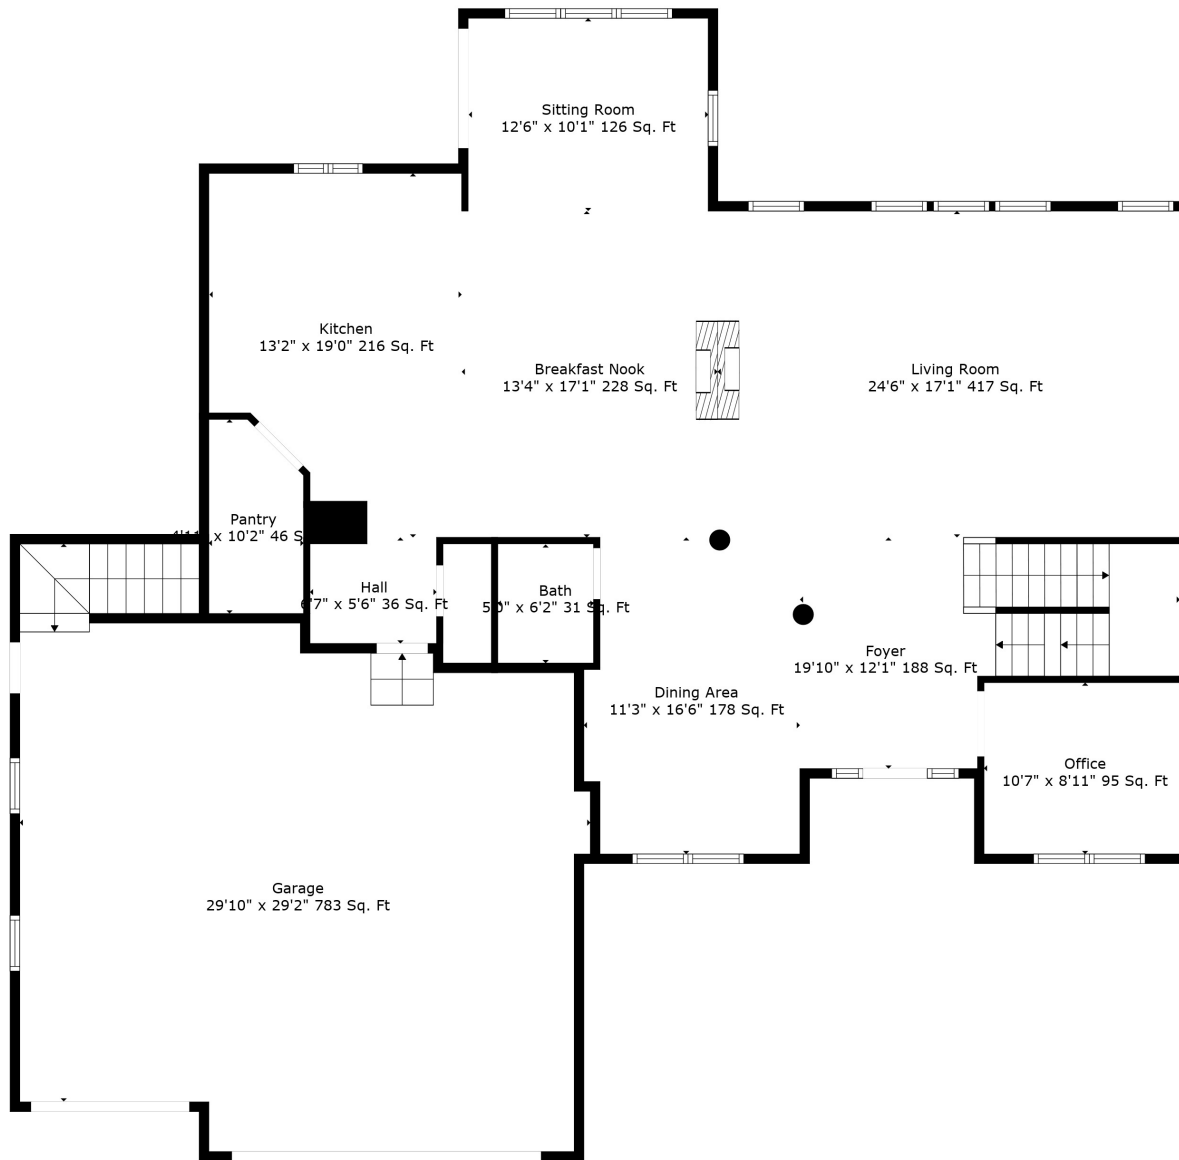

Total scanned area: 6130 sq. ft

Measurements Are Calculated By Cubicasa Technology. Deemed Highly Reliable But Not Guaranteed.

Total scanned area: 6130 sq. ft

Measurements Are Calculated By Cubicasa Technology. Deemed Highly Reliable But Not Guaranteed.