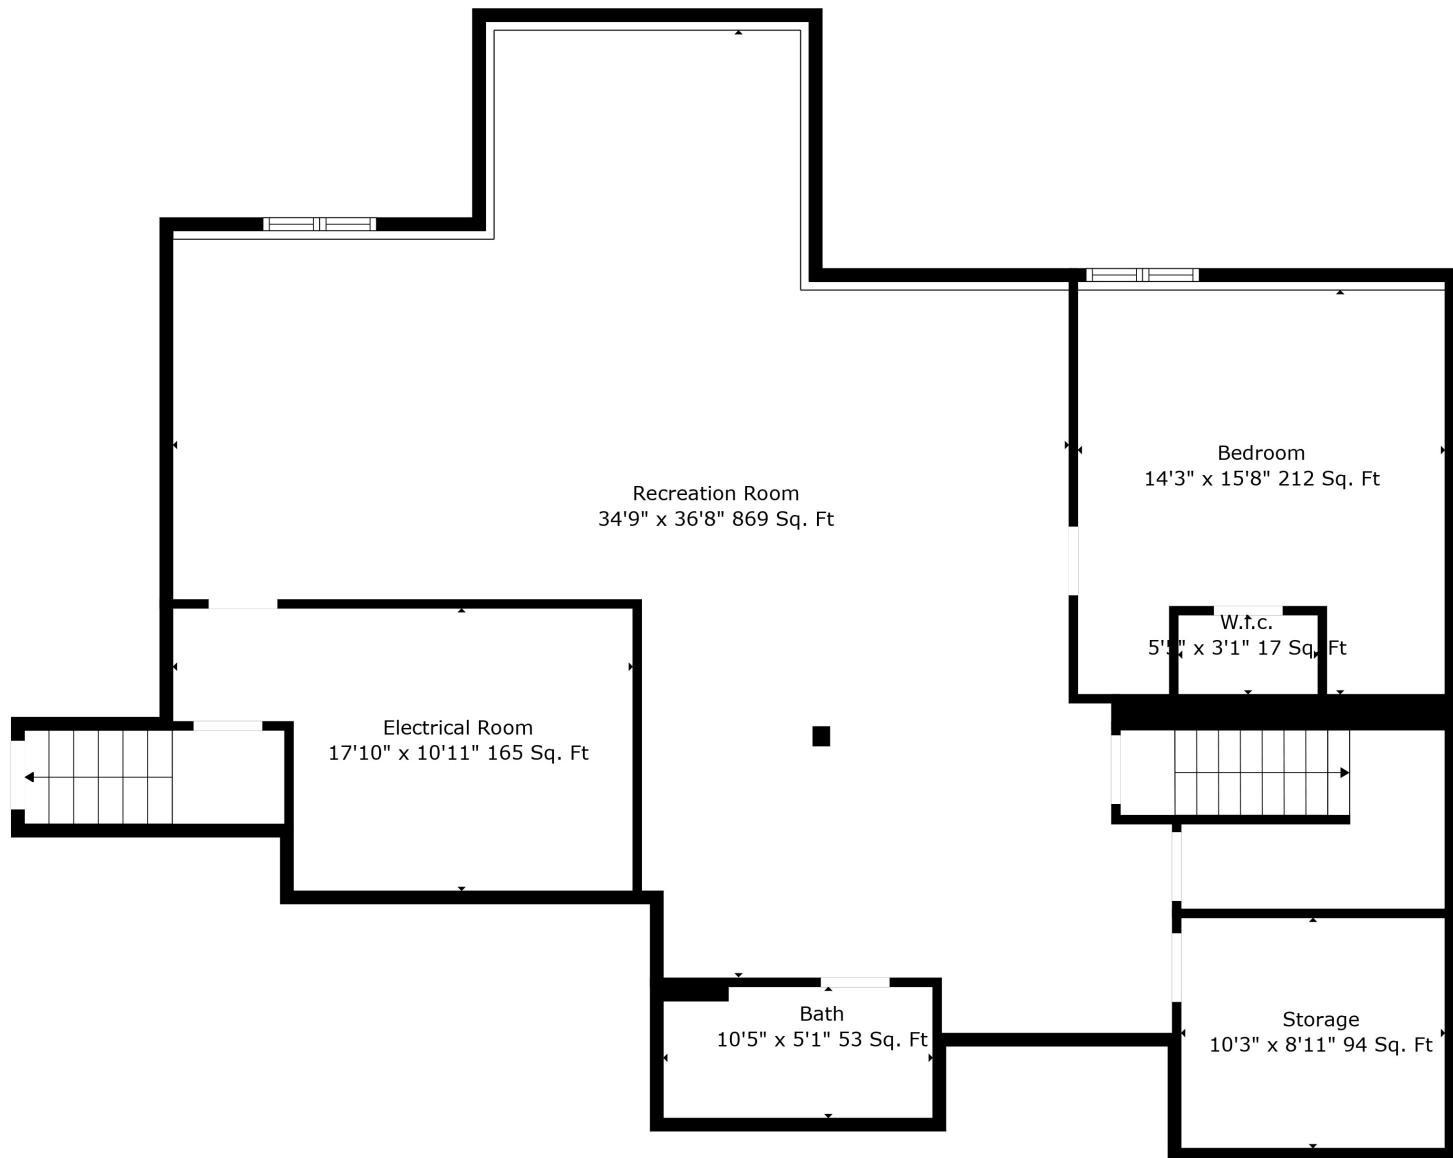

Total scanned area: 6130 sq. ft

Measurements Are Calculated By Cubicasa Technology. Deemed Highly Reliable But Not Guaranteed.

Total scanned area: 6130 sq. ft

Measurements Are Calculated By Cubicasa Technology. Deemed Highly Reliable But Not Guaranteed.