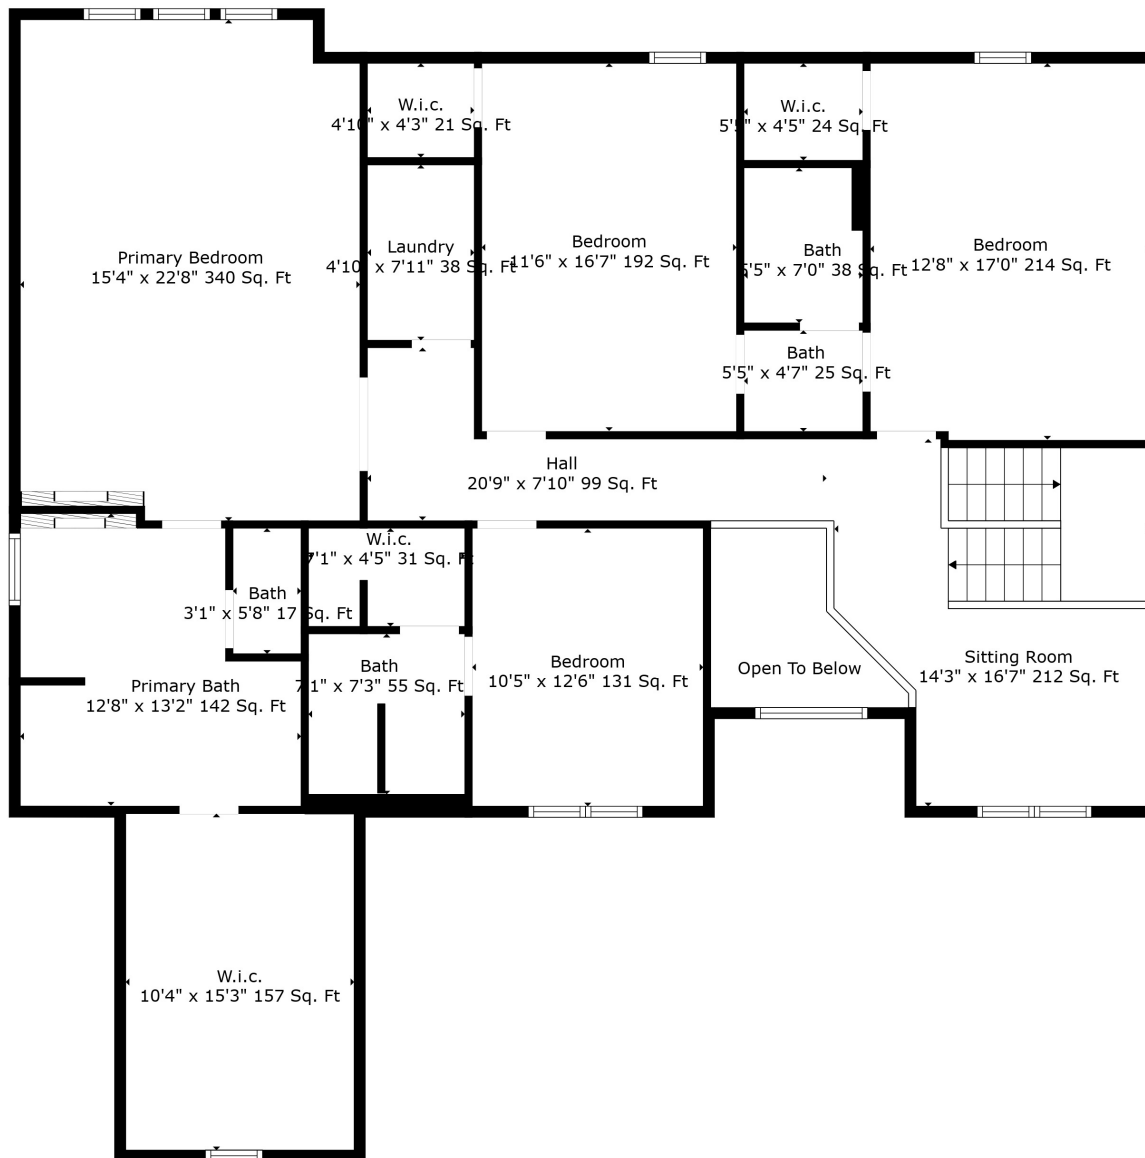

Total scanned area: 6130 sq. ft

Measurements Are Calculated By Cubicasa Technology. Deemed Highly Reliable But Not Guaranteed.

Total scanned area: 6130 sq. ft

Measurements Are Calculated By Cubicasa Technology. Deemed Highly Reliable But Not Guaranteed.