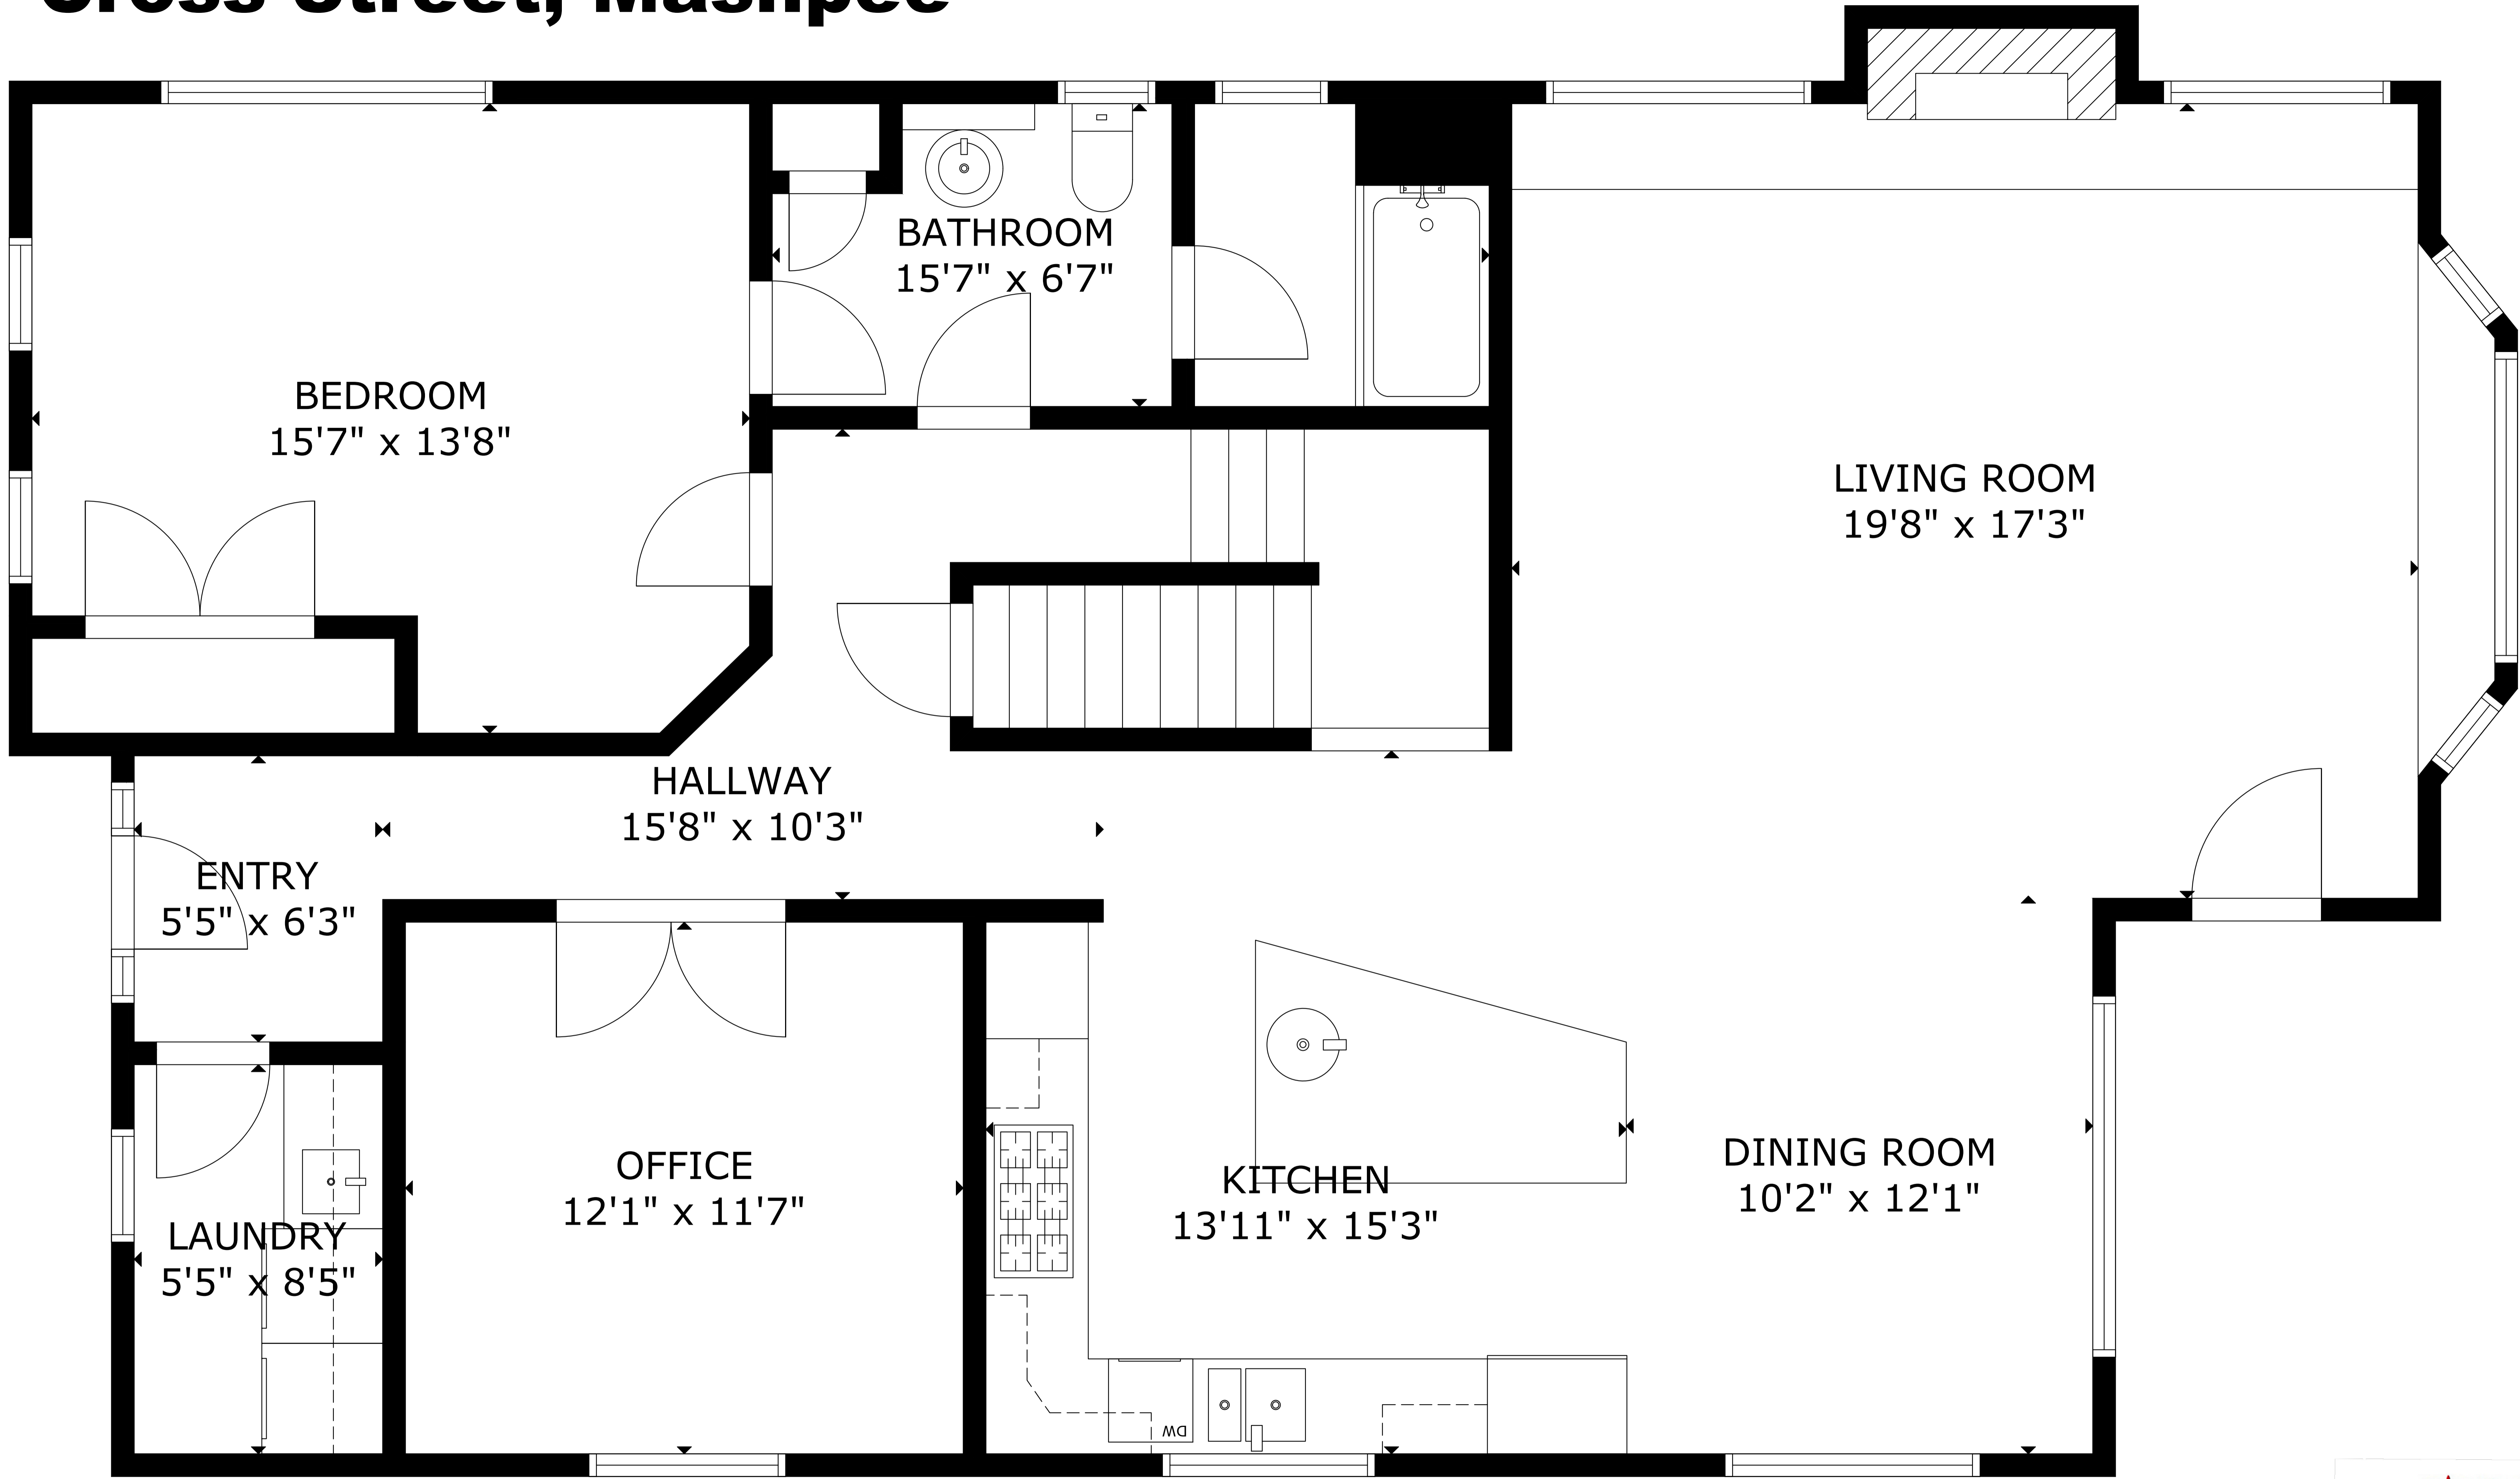

# 17 Cross Street, Mashpee

FLOOR 2

GROSS INTERNAL AREA  
TOTAL: 4,757 sq.ft  
FLOOR 1: 1,244 sq.ft, FLOOR 2: 1,424 sq.ft  
FLOOR 3: 1,421 sq.ft, FLOOR 4: 668 sq.ft

SIZE AND DIMENSIONS ARE APPROXIMATE, ACTUAL MAY VARY

FLOOR 2