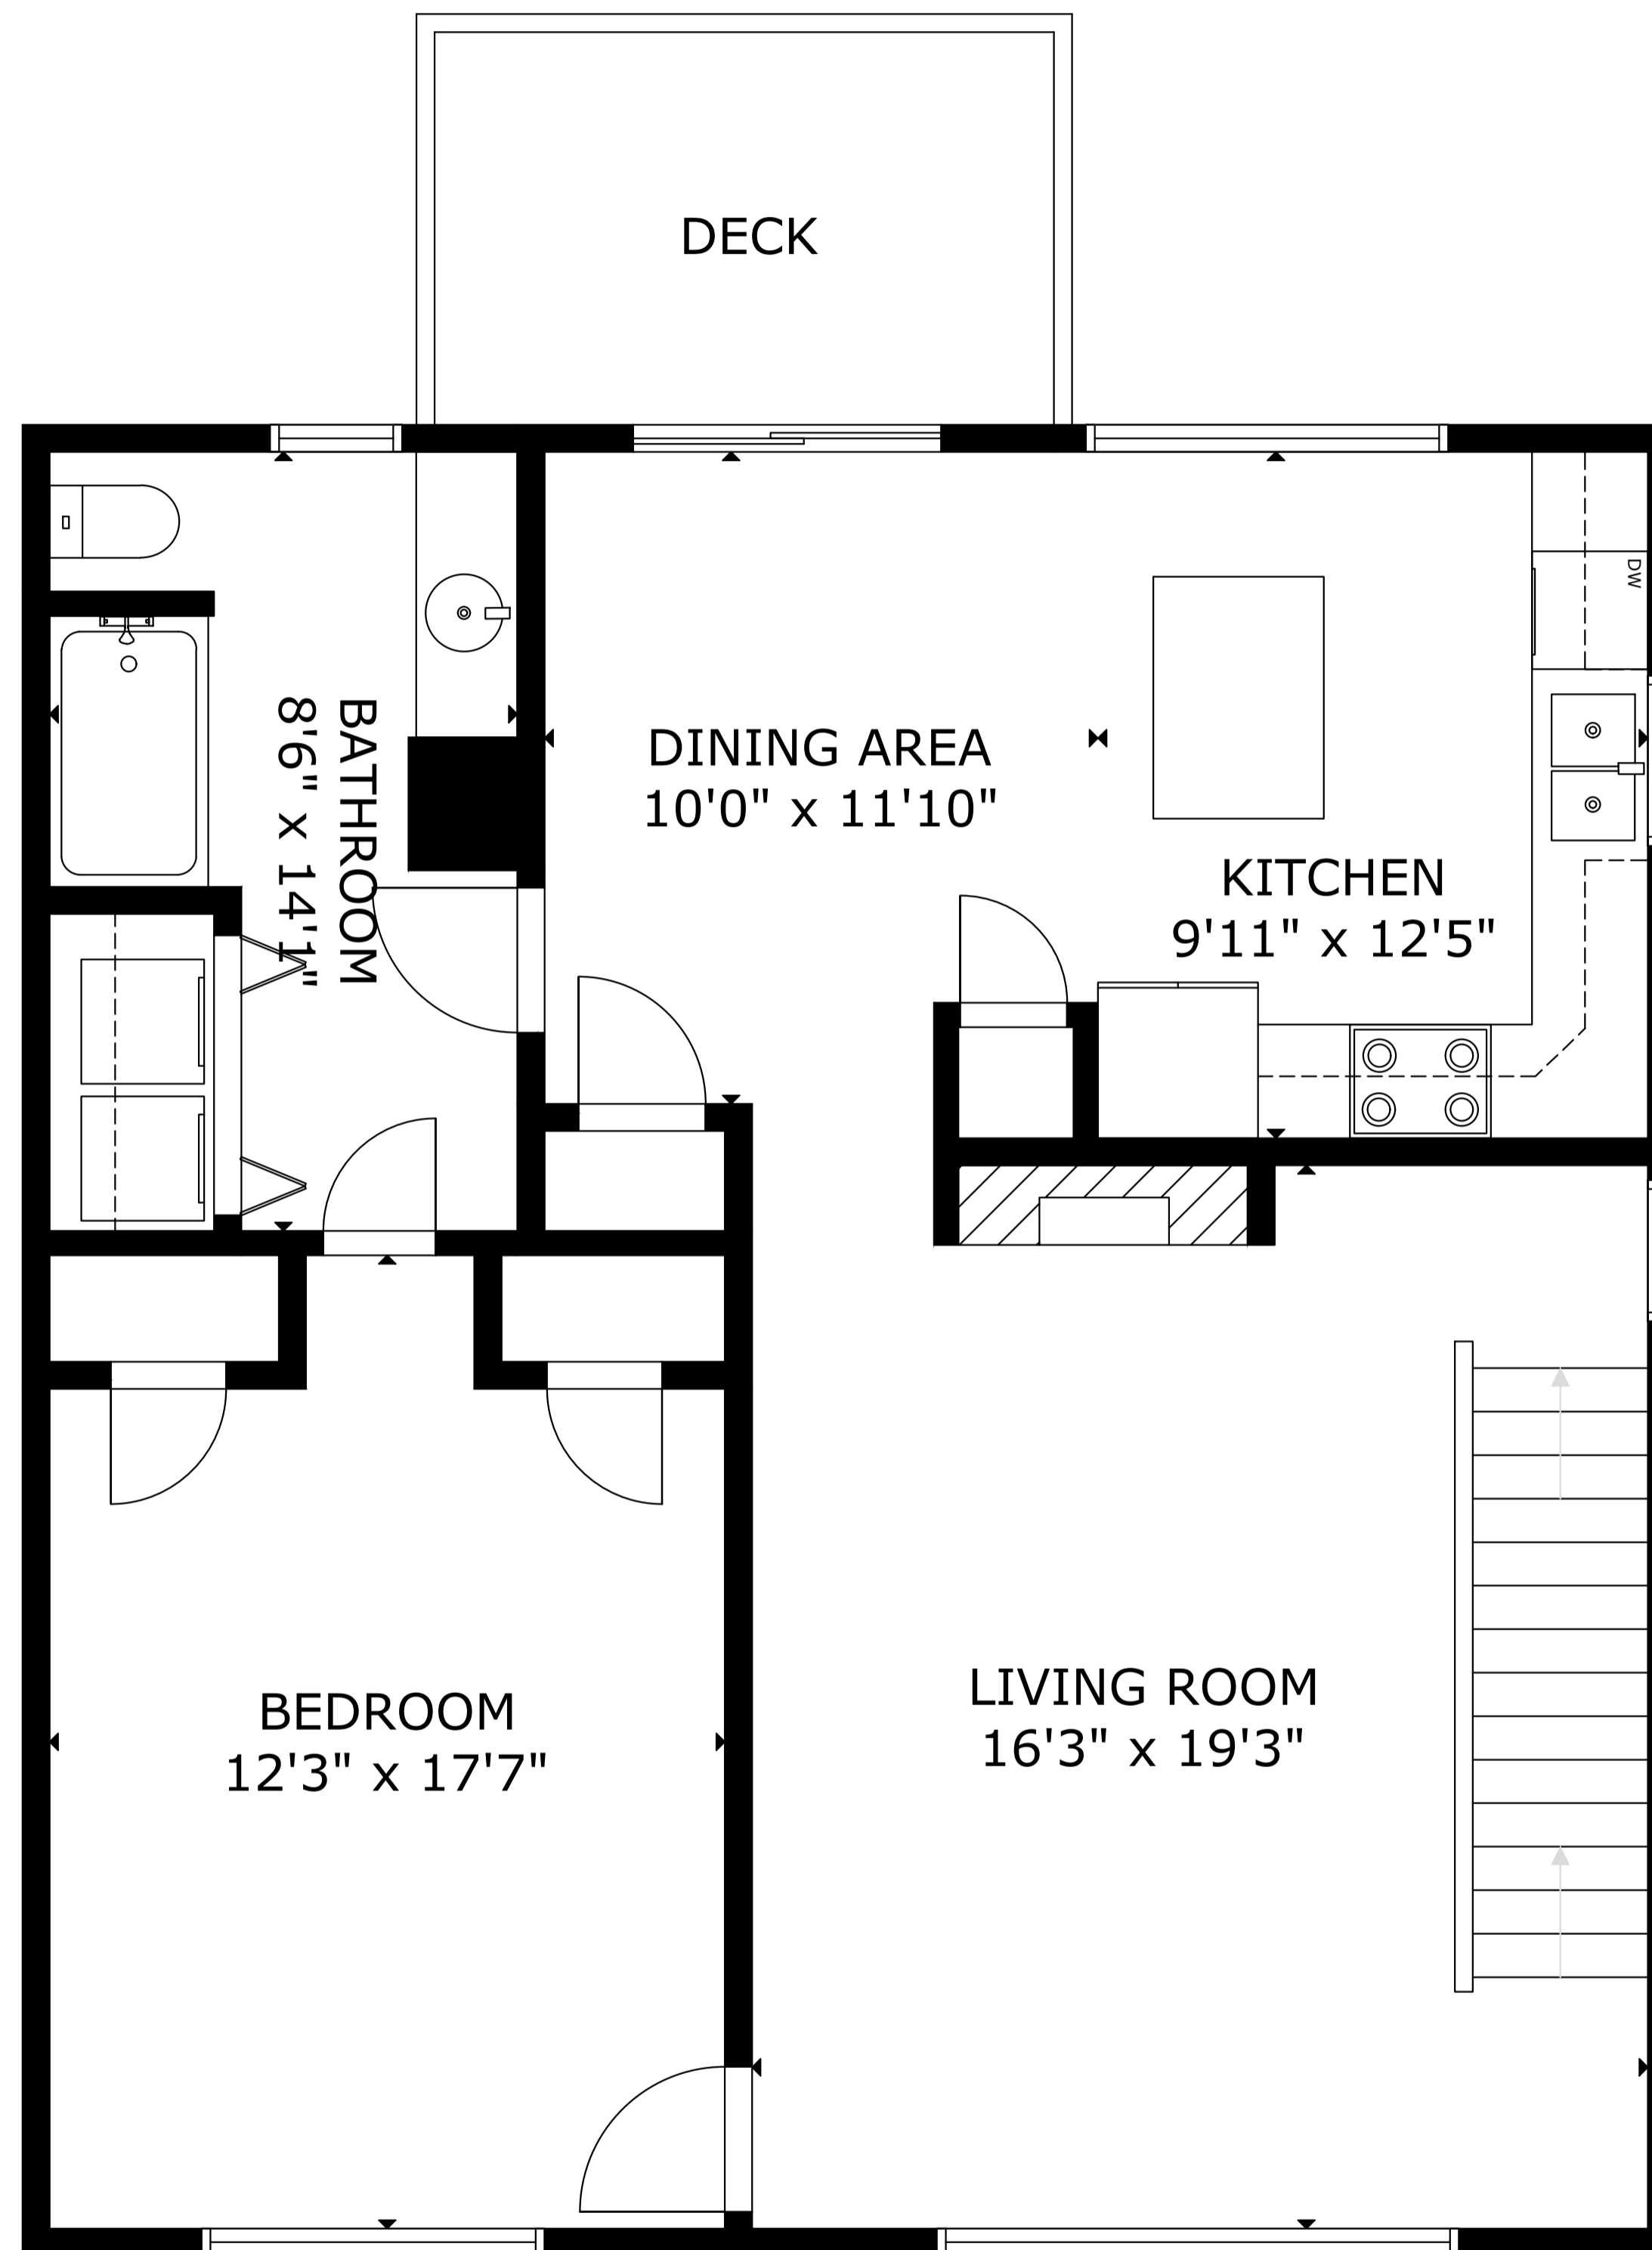

LOWER FLOOR

MAIN FLOOR

UPPER LEVEL 1

GROSS INTERNAL AREA
 TOTAL: 1,634 sq ft
 LOWER FLOOR: 56 sq ft, MAIN FLOOR: 931 sq ft, UPPER LEVEL 1: 647 sq ft
 EXCLUDED AREAS: GARAGE: 825 sq ft
 SIZE AND DIMENSIONS ARE APPROXIMATE, ACTUAL MAY VARY