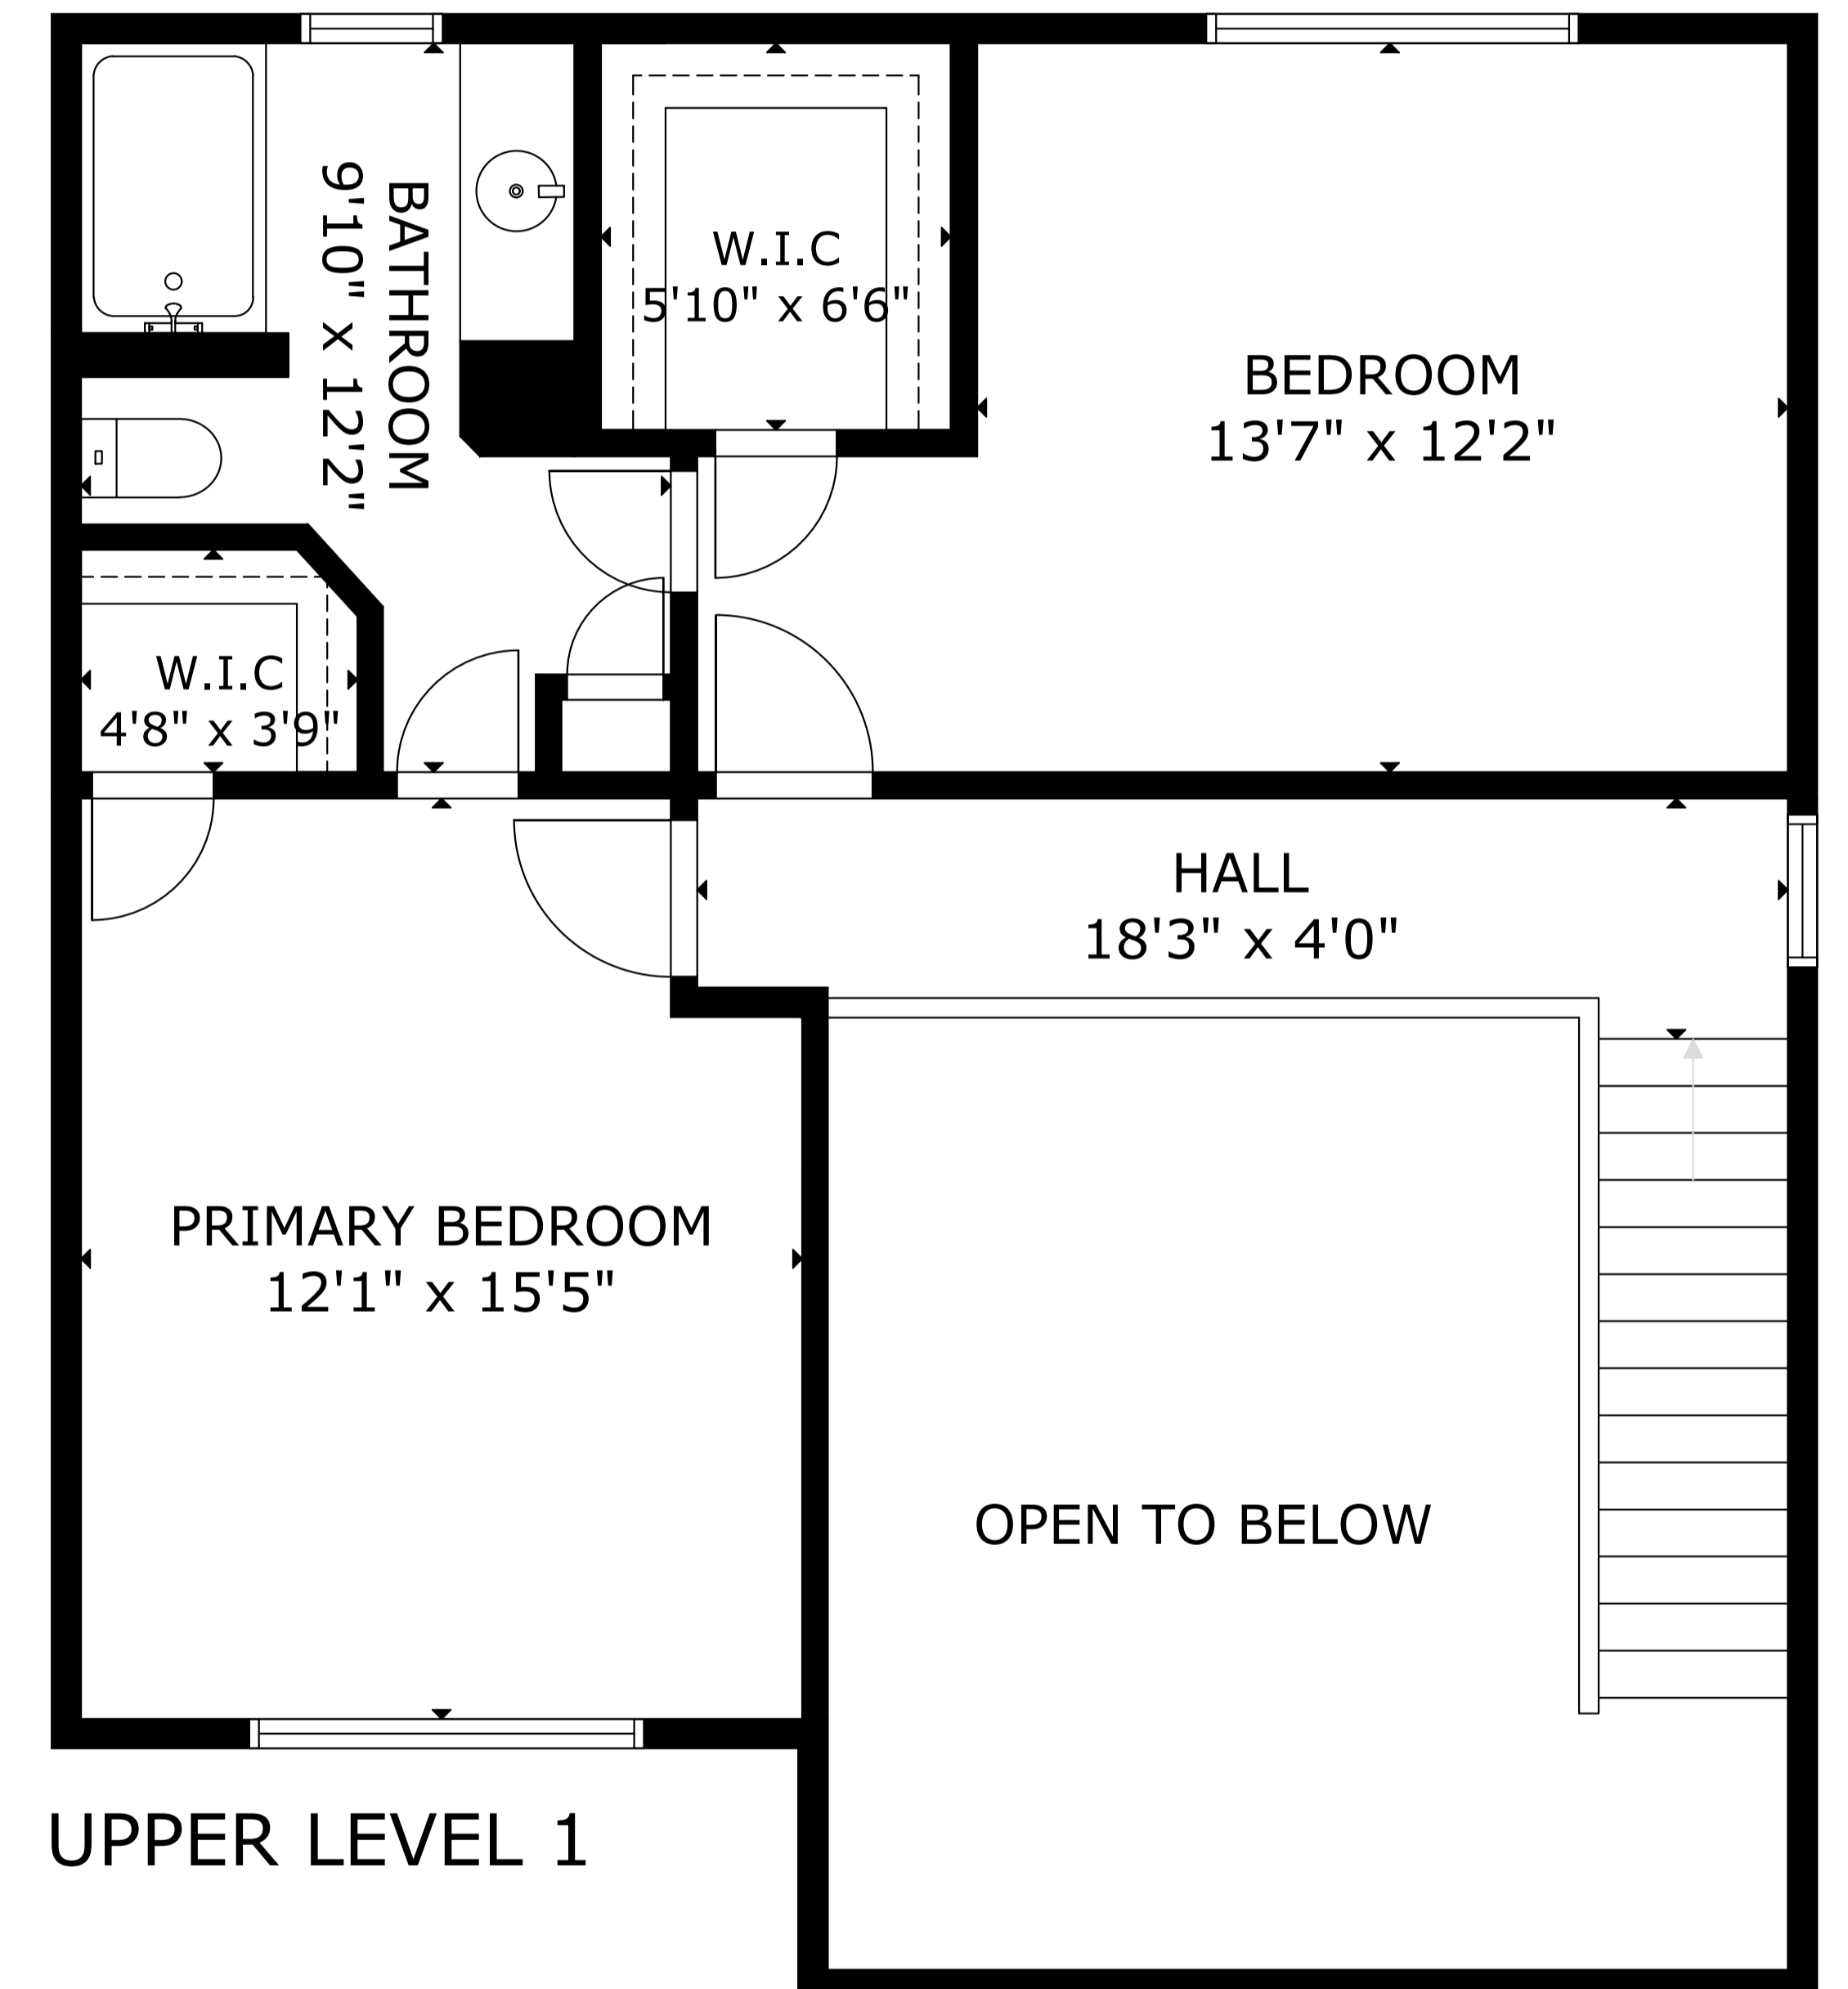

LOWER FLOOR

MAIN FLOOR

UPPER LEVEL 1

GROSS INTERNAL AREA
 TOTAL: 1,634 sq ft
 LOWER FLOOR: 56 sq ft, MAIN FLOOR: 931 sq ft, UPPER LEVEL 1: 647 sq ft
 EXCLUDED AREAS: GARAGE: 825 sq ft
 SIZE AND DIMENSIONS ARE APPROXIMATE, ACTUAL MAY VARY