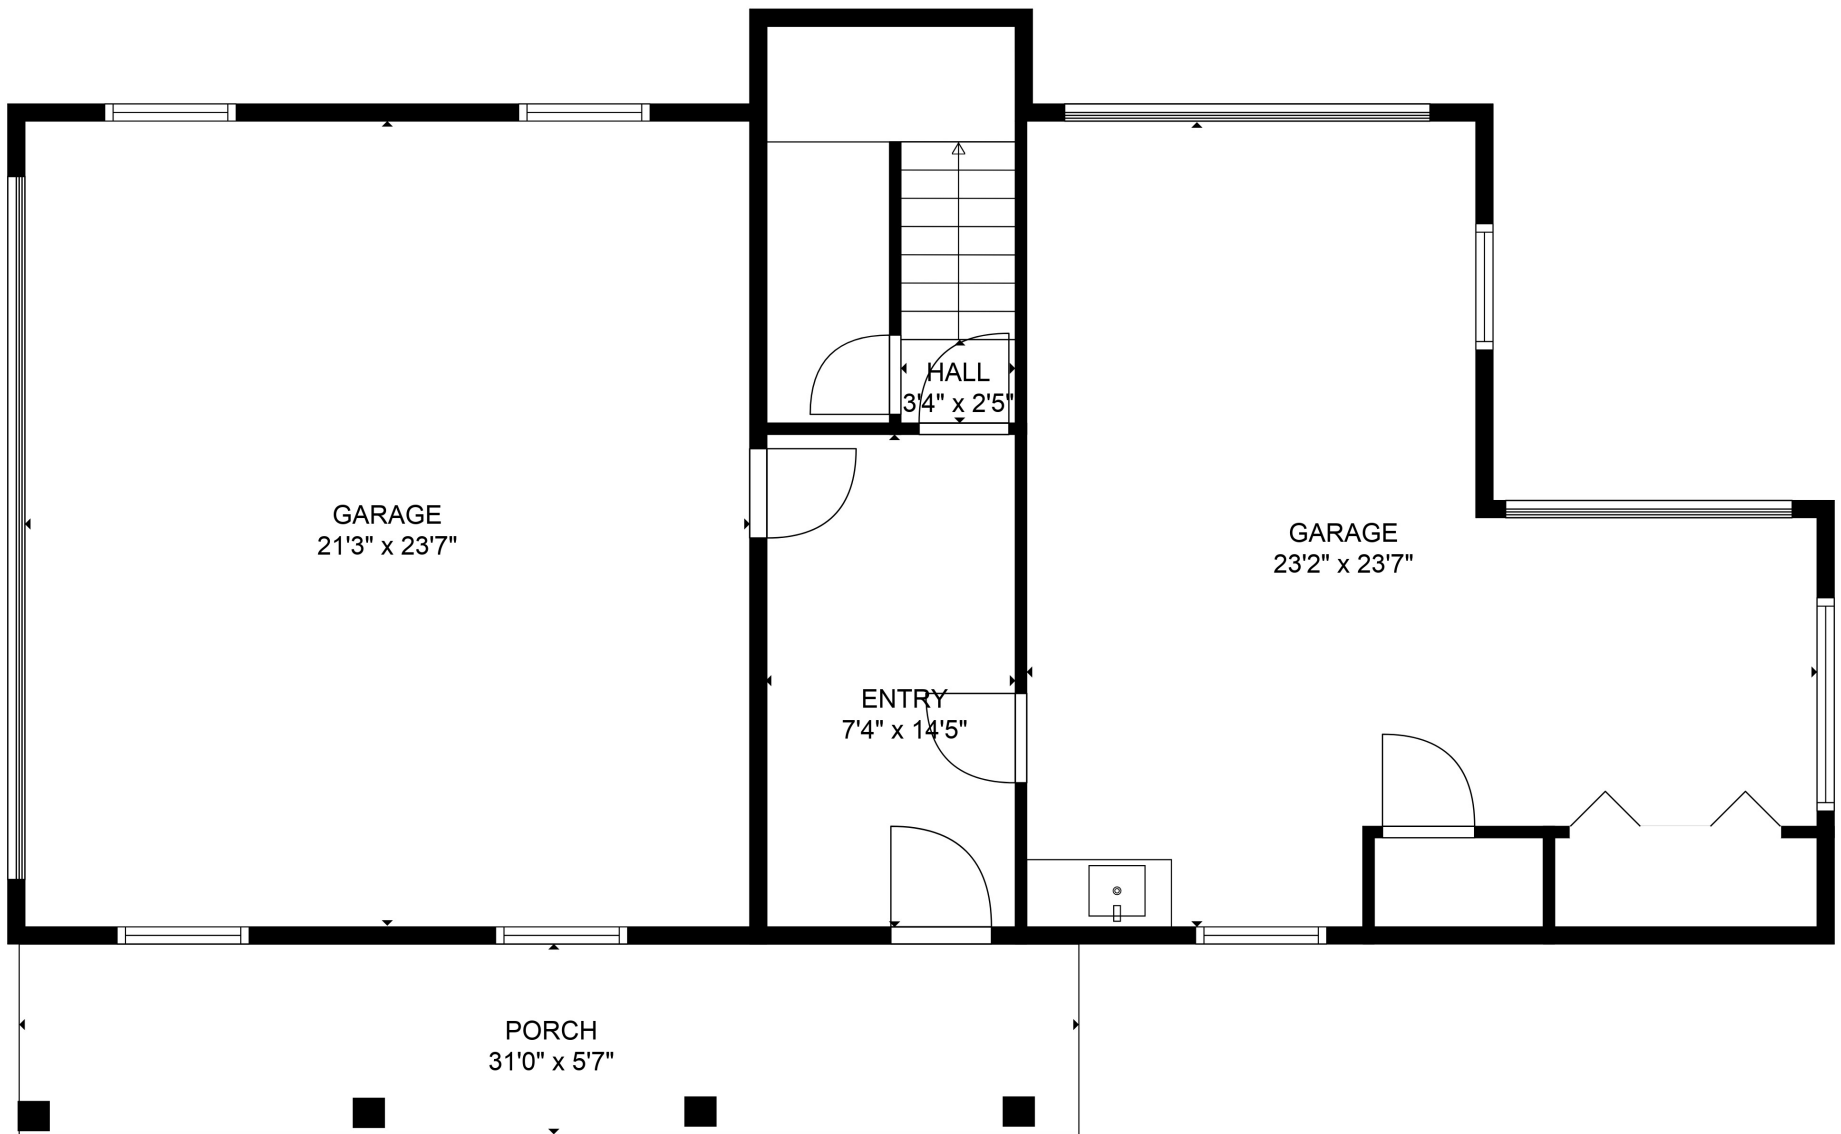

Sizes and Dimensions are approximate

**GROSS INTERNAL AREA**

Below Ground: 3988 sq. ft, FLOOR 2: 192 sq. ft, FLOOR 3: 4757 sq. ft, FLOOR 4: 818 sq. ft, FLOOR 5: 3236 sq. ft

EXCLUDED AREAS: ELECTRICAL ROOM: 364 sq. ft, STORAGE: 55 sq. ft, FIREPLACE: 23 sq. ft,

Sizes and Dimensions are approximate

GROSS INTERNAL AREA

Below Ground: 3988 sq. ft, FLOOR 2: 192 sq. ft, FLOOR 3: 4757 sq. ft, FLOOR 4: 818 sq. ft, FLOOR 5: 3236 sq. ft

EXCLUDED AREAS: ELECTRICAL ROOM: 364 sq. ft, STORAGE: 55 sq. ft, FIREPLACE: 23 sq. ft,

UNDEFINED: 33 sq. ft, GARAGE: 1881 sq. ft, PORCH: 174 sq. ft,

PATIO: 1082 sq. ft, SCREENED PORCH: 161 sq. ft, OPEN TO BELOW: 439 sq. ft

TOTAL: 12991 sq. ft

Sizes and Dimensions are approximate

GROSS INTERNAL AREA  
 Below Ground: 3988 sq. ft, FLOOR 2: 192 sq. ft, FLOOR 3: 4757 sq. ft, FLOOR 4: 818 sq. ft, FLOOR 5: 3236 sq. ft  
 EXCLUDED AREAS: ELECTRICAL ROOM: 364 sq. ft, STORAGE: 55 sq. ft, FIREPLACE: 23 sq. ft,  
 UNDEFINED: 33 sq. ft, GARAGE: 1881 sq. ft, PORCH: 174 sq. ft,  
 PATIO: 1082 sq. ft, SCREENED PORCH: 161 sq. ft, OPEN TO BELOW: 439 sq. ft  
 TOTAL: 12991 sq. ft

Sizes and Dimensions are approximate

GROSS INTERNAL AREA  
 Below Ground: 3988 sq. ft, FLOOR 2: 192 sq. ft, FLOOR 3: 4757 sq. ft, FLOOR 4: 818 sq. ft, FLOOR 5: 3236 sq. ft  
 EXCLUDED AREAS: ELECTRICAL ROOM: 364 sq. ft, STORAGE: 55 sq. ft, FIREPLACE: 23 sq. ft,  
 UNDEFINED: 33 sq. ft, GARAGE: 1881 sq. ft, PORCH: 174 sq. ft,  
 PATIO: 1082 sq. ft, SCREENED PORCH: 161 sq. ft, OPEN TO BELOW: 439 sq. ft  
 TOTAL: 12991 sq. ft