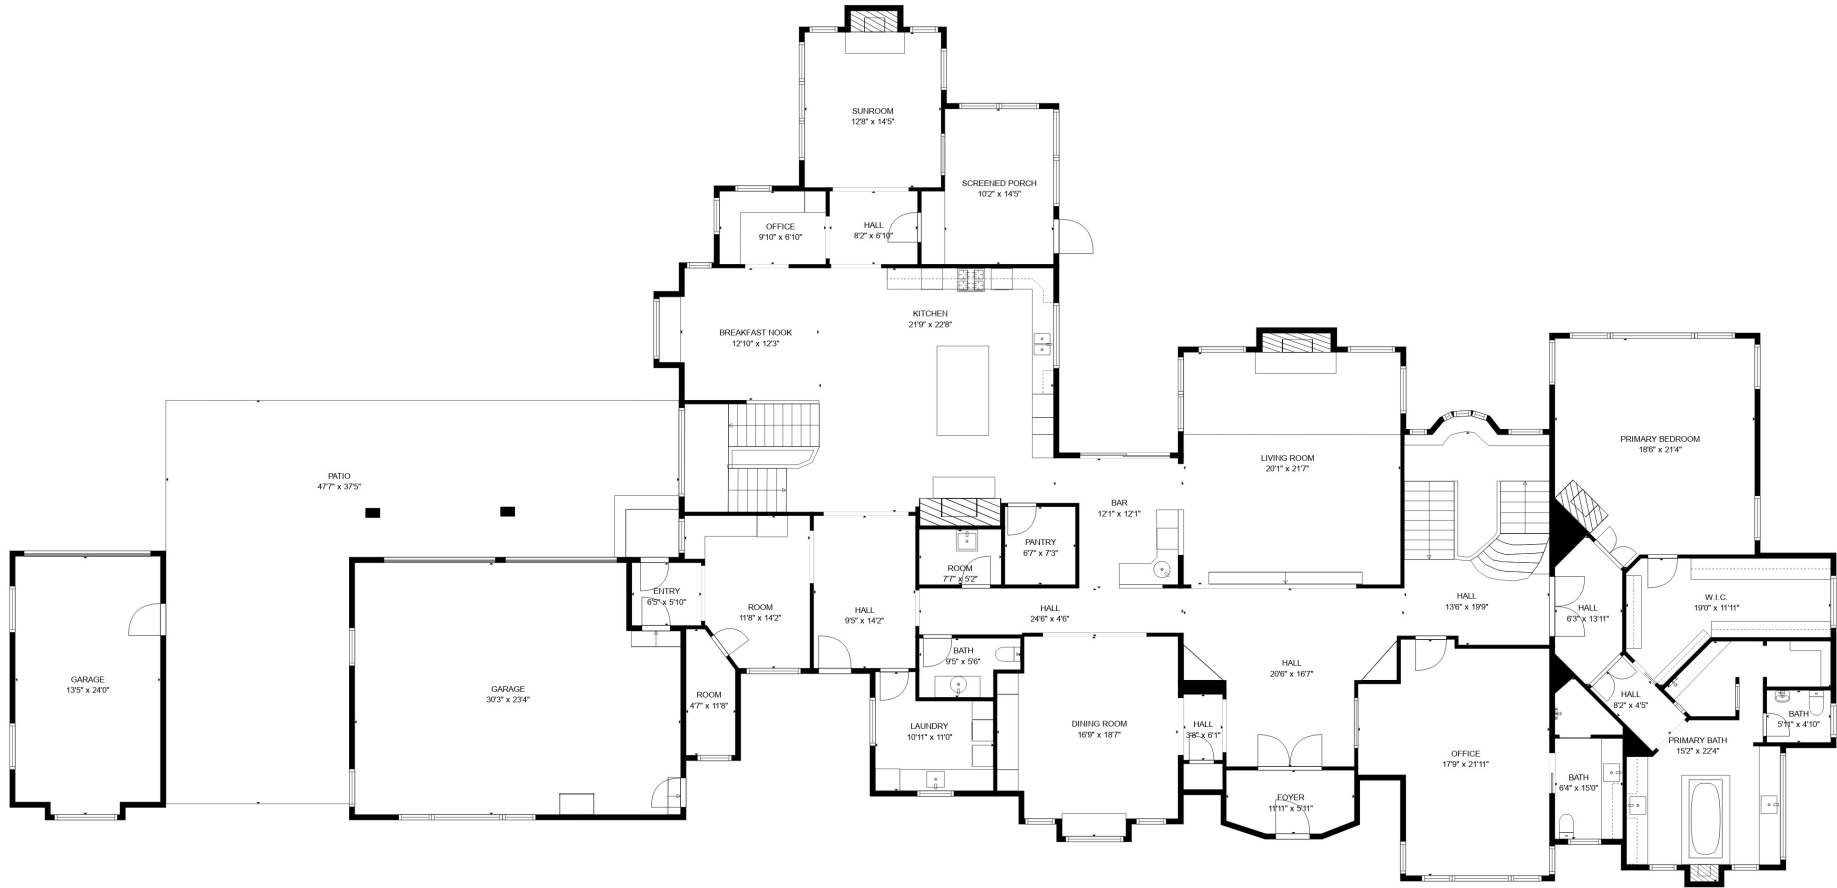

Sizes and Dimensions are approximate

**GROSS INTERNAL AREA**

Below Ground: 3988 sq. ft, FLOOR 2: 192 sq. ft, FLOOR 3: 4757 sq. ft, FLOOR 4: 818 sq. ft, FLOOR 5: 3236 sq. ft

EXCLUDED AREAS: ELECTRICAL ROOM: 364 sq. ft, STORAGE: 55 sq. ft, FIREPLACE: 23 sq. ft,

UNDEFINED: 33 sq. ft, GARAGE: 1881 sq. ft, PORCH: 174 sq. ft,

PATIO: 1082 sq. ft, SCREENED PORCH: 161 sq. ft, OPEN TO BELOW: 439 sq. ft

TOTAL: 12991 sq. ft

Sizes and Dimensions are approximate

GROSS INTERNAL AREA  
 Below Ground: 3988 sq. ft, FLOOR 2: 192 sq. ft, FLOOR 3: 4757 sq. ft, FLOOR 4: 818 sq. ft, FLOOR 5: 3236 sq. ft  
 EXCLUDED AREAS: ELECTRICAL ROOM: 364 sq. ft, STORAGE: 55 sq. ft, FIREPLACE: 23 sq. ft,  
 UNDEFINED: 33 sq. ft, GARAGE: 1881 sq. ft, PORCH: 174 sq. ft,  
 PATIO: 1082 sq. ft, SCREENED PORCH: 161 sq. ft, OPEN TO BELOW: 439 sq. ft  
 TOTAL: 12991 sq. ft

Sizes and Dimensions are approximate

GROSS INTERNAL AREA

Below Ground: 3988 sq. ft, FLOOR 2: 192 sq. ft, FLOOR 3: 4757 sq. ft, FLOOR 4: 818 sq. ft, FLOOR 5: 3236 sq. ft

EXCLUDED AREAS: ELECTRICAL ROOM: 364 sq. ft, STORAGE: 55 sq. ft, FIREPLACE: 23 sq. ft,

Sizes and Dimensions are approximate

GROSS INTERNAL AREA  
 Below Ground: 3988 sq. ft, FLOOR 2: 192 sq. ft, FLOOR 3: 4757 sq. ft, FLOOR 4: 818 sq. ft, FLOOR 5: 3236 sq. ft  
 EXCLUDED AREAS: ELECTRICAL ROOM: 364 sq. ft, STORAGE: 55 sq. ft, FIREPLACE: 23 sq. ft,  
 UNDEFINED: 33 sq. ft, GARAGE: 1881 sq. ft, PORCH: 174 sq. ft,  
 PATIO: 1082 sq. ft, SCREENED PORCH: 161 sq. ft, OPEN TO BELOW: 439 sq. ft  
 TOTAL: 12991 sq. ft