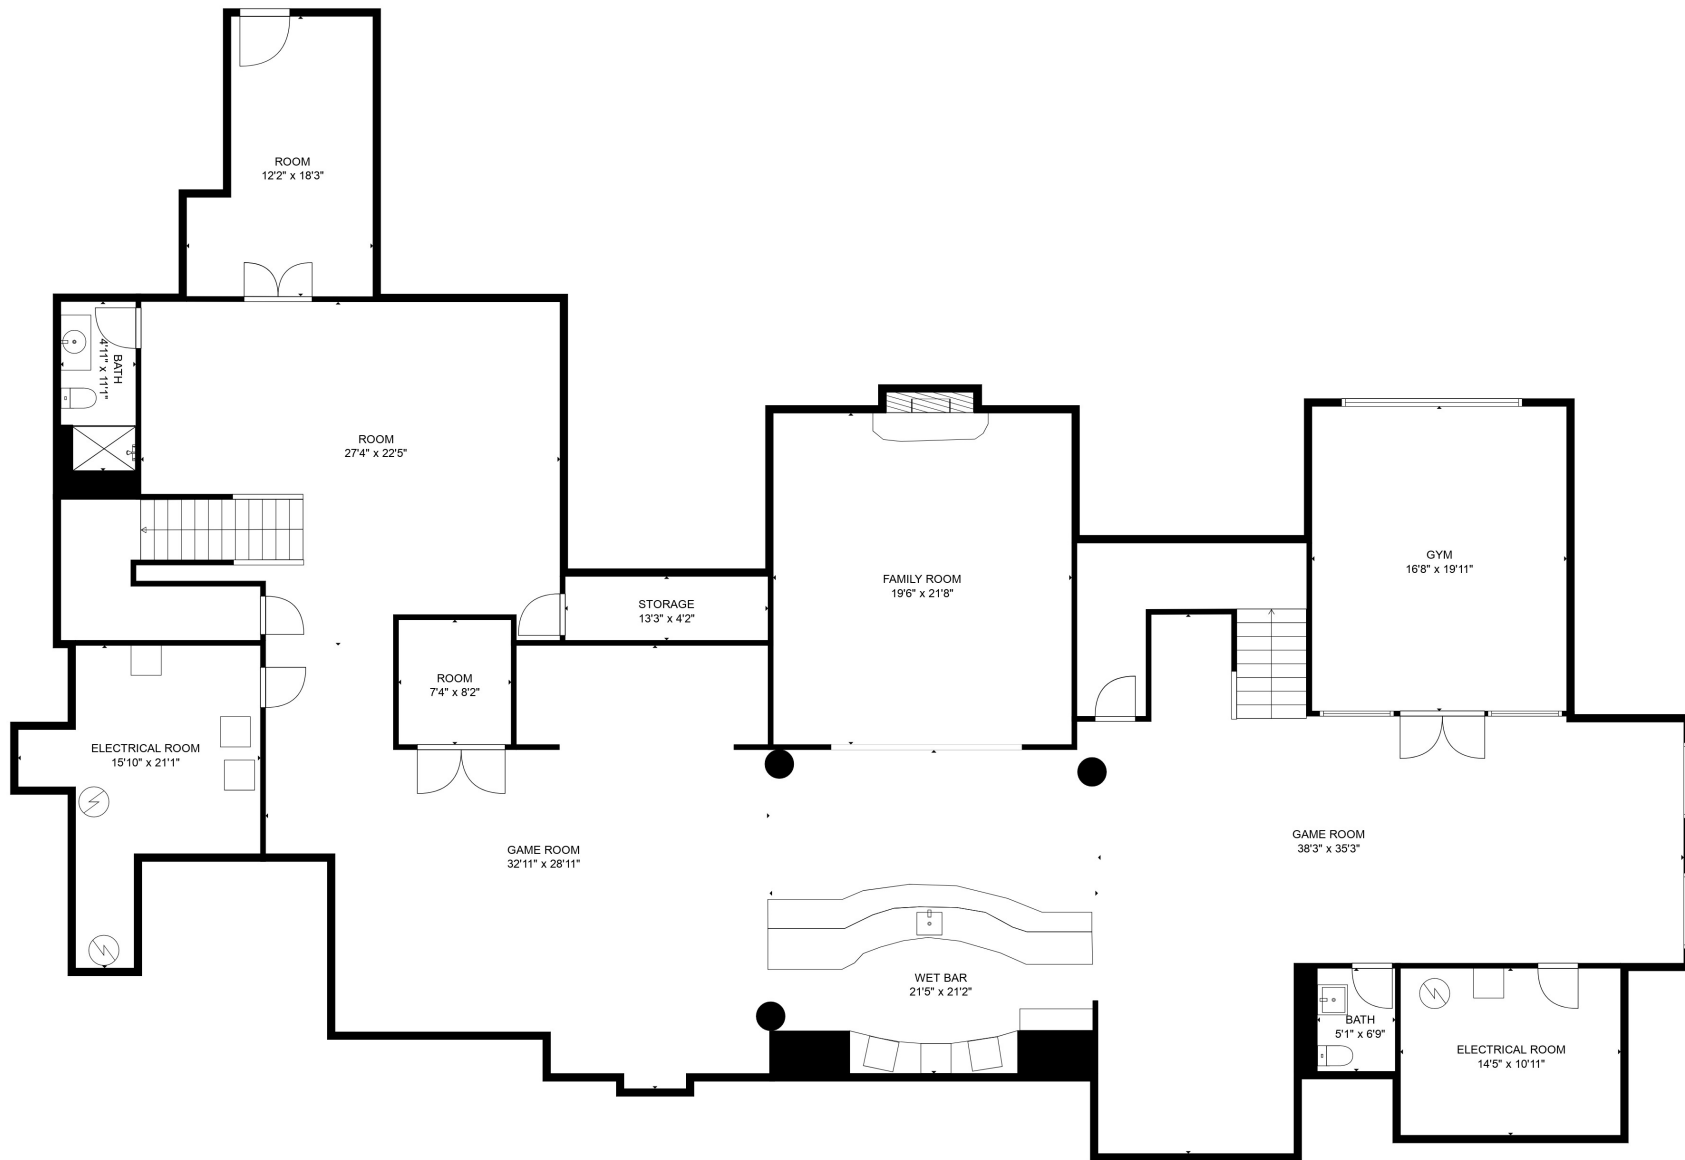

Sizes and Dimensions are approximate

GROSS INTERNAL AREA

Below Ground: 3988 sq. ft, FLOOR 2: 192 sq. ft, FLOOR 3: 4757 sq. ft, FLOOR 4: 818 sq. ft, FLOOR 5: 3236 sq. ft

EXCLUDED AREAS: ELECTRICAL ROOM: 364 sq. ft, STORAGE: 55 sq. ft, FIREPLACE: 23 sq. ft,

UNDEFINED: 33 sq. ft, GARAGE: 1881 sq. ft, PORCH: 174 sq. ft,

PATIO: 1082 sq. ft, SCREENED PORCH: 161 sq. ft, OPEN TO BELOW: 439 sq. ft

TOTAL: 12991 sq. ft

Sizes and Dimensions are approximate

GROSS INTERNAL AREA  
 Below Ground: 3988 sq. ft, FLOOR 2: 192 sq. ft, FLOOR 3: 4757 sq. ft, FLOOR 4: 818 sq. ft, FLOOR 5: 3236 sq. ft  
 EXCLUDED AREAS: ELECTRICAL ROOM: 364 sq. ft, STORAGE: 55 sq. ft, FIREPLACE: 23 sq. ft,  
 UNDEFINED: 33 sq. ft, GARAGE: 1881 sq. ft, PORCH: 174 sq. ft,  
 PATIO: 1082 sq. ft, SCREENED PORCH: 161 sq. ft, OPEN TO BELOW: 439 sq. ft  
 TOTAL: 12991 sq. ft

Sizes and Dimensions are approximate

GROSS INTERNAL AREA  
 Below Ground: 3988 sq. ft, FLOOR 2: 192 sq. ft, FLOOR 3: 4757 sq. ft, FLOOR 4: 818 sq. ft, FLOOR 5: 3236 sq. ft  
 EXCLUDED AREAS: ELECTRICAL ROOM: 364 sq. ft, STORAGE: 55 sq. ft, FIREPLACE: 23 sq. ft,  
 UNDEFINED: 33 sq. ft, GARAGE: 1881 sq. ft, PORCH: 174 sq. ft,  
 PATIO: 1082 sq. ft, SCREENED PORCH: 161 sq. ft, OPEN TO BELOW: 439 sq. ft  
 TOTAL: 12991 sq. ft

Sizes and Dimensions are approximate