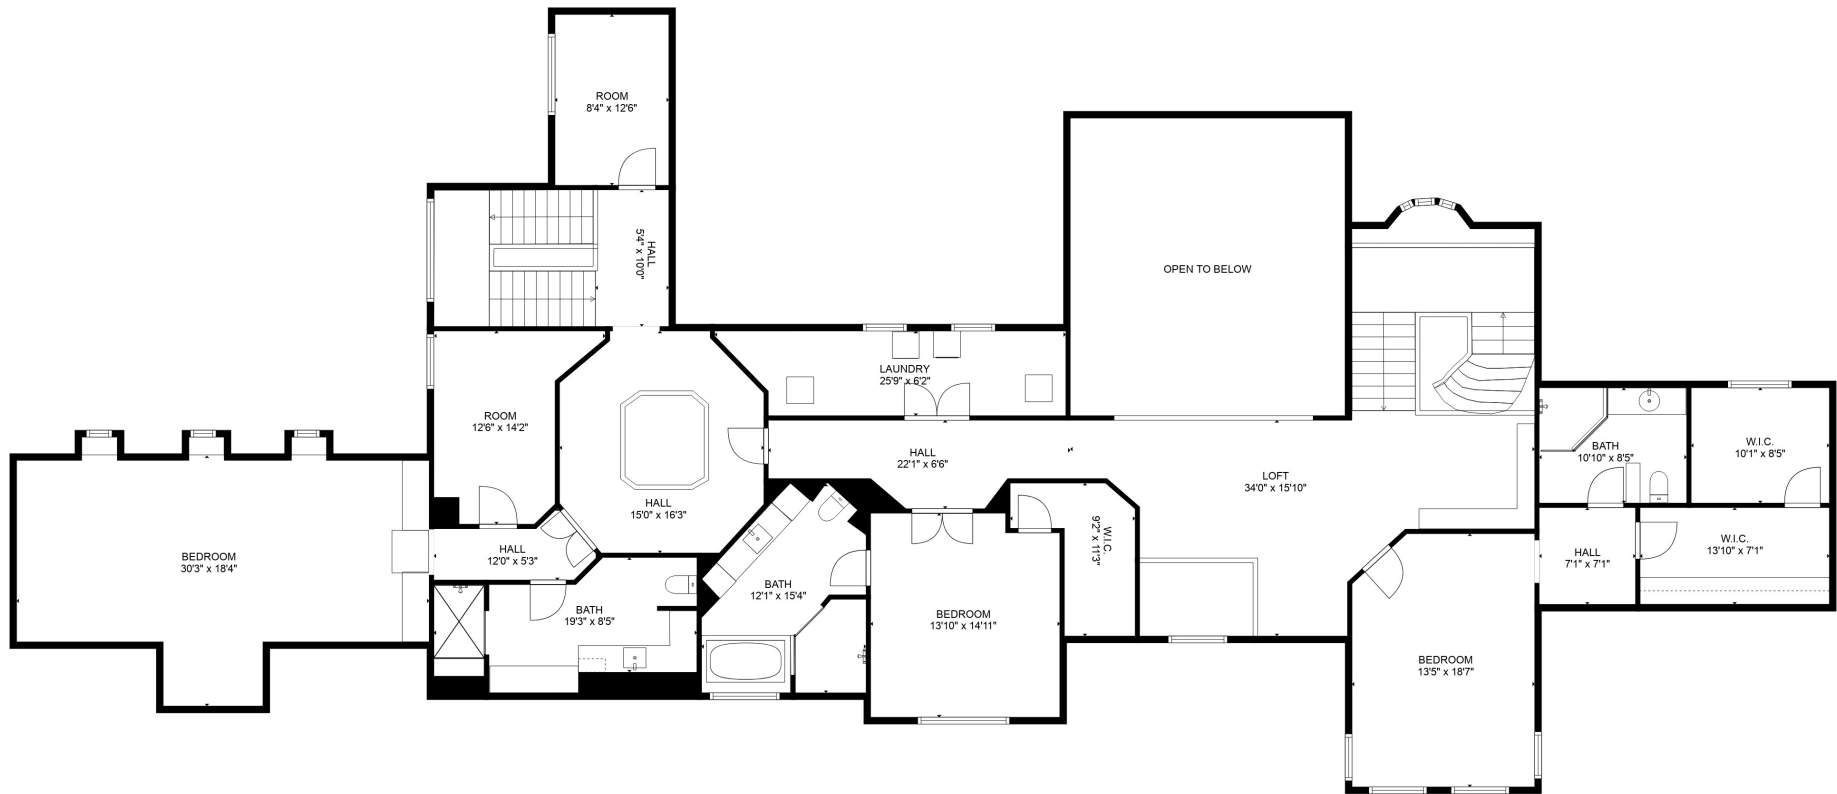

GROSS INTERNAL AREA  
 Below Ground: 3988 sq. ft, FLOOR 2: 192 sq. ft, FLOOR 3: 4757 sq. ft, FLOOR 4: 818 sq. ft, FLOOR 5: 3236 sq. ft  
 EXCLUDED AREAS: ELECTRICAL ROOM: 364 sq. ft, STORAGE: 55 sq. ft, FIREPLACE: 23 sq. ft,  
 UNDEFINED: 33 sq. ft, GARAGE: 1881 sq. ft, PORCH: 174 sq. ft,  
 PATIO: 1082 sq. ft, SCREENED PORCH: 161 sq. ft, OPEN TO BELOW: 439 sq. ft  
 TOTAL: 12991 sq. ft

Sizes and Dimensions are approximate

**GROSS INTERNAL AREA**

Below Ground: 3988 sq. ft, FLOOR 2: 192 sq. ft, FLOOR 3: 4757 sq. ft, FLOOR 4: 818 sq. ft, FLOOR 5: 3236 sq. ft

EXCLUDED AREAS: ELECTRICAL ROOM: 364 sq. ft, STORAGE: 55 sq. ft, FIREPLACE: 23 sq. ft,

UNDEFINED: 33 sq. ft, GARAGE: 1881 sq. ft, PORCH: 174 sq. ft,

PATIO: 1082 sq. ft, SCREENED PORCH: 161 sq. ft, OPEN TO BELOW: 439 sq. ft

TOTAL: 12991 sq. ft

Sizes and Dimensions are approximate

GROSS INTERNAL AREA  
 Below Ground: 3988 sq. ft, FLOOR 2: 192 sq. ft, FLOOR 3: 4757 sq. ft, FLOOR 4: 818 sq. ft, FLOOR 5: 3236 sq. ft  
 EXCLUDED AREAS: ELECTRICAL ROOM: 364 sq. ft, STORAGE: 55 sq. ft, FIREPLACE: 23 sq. ft,  
 UNDEFINED: 33 sq. ft, GARAGE: 1881 sq. ft, PORCH: 174 sq. ft,  
 PATIO: 1082 sq. ft, SCREENED PORCH: 161 sq. ft, OPEN TO BELOW: 439 sq. ft  
 TOTAL: 12991 sq. ft

Sizes and Dimensions are approximate

GROSS INTERNAL AREA

Below Ground: 3988 sq. ft, FLOOR 2: 192 sq. ft, FLOOR 3: 4757 sq. ft, FLOOR 4: 818 sq. ft, FLOOR 5: 3236 sq. ft

EXCLUDED AREAS: ELECTRICAL ROOM: 364 sq. ft, STORAGE: 55 sq. ft, FIREPLACE: 23 sq. ft,