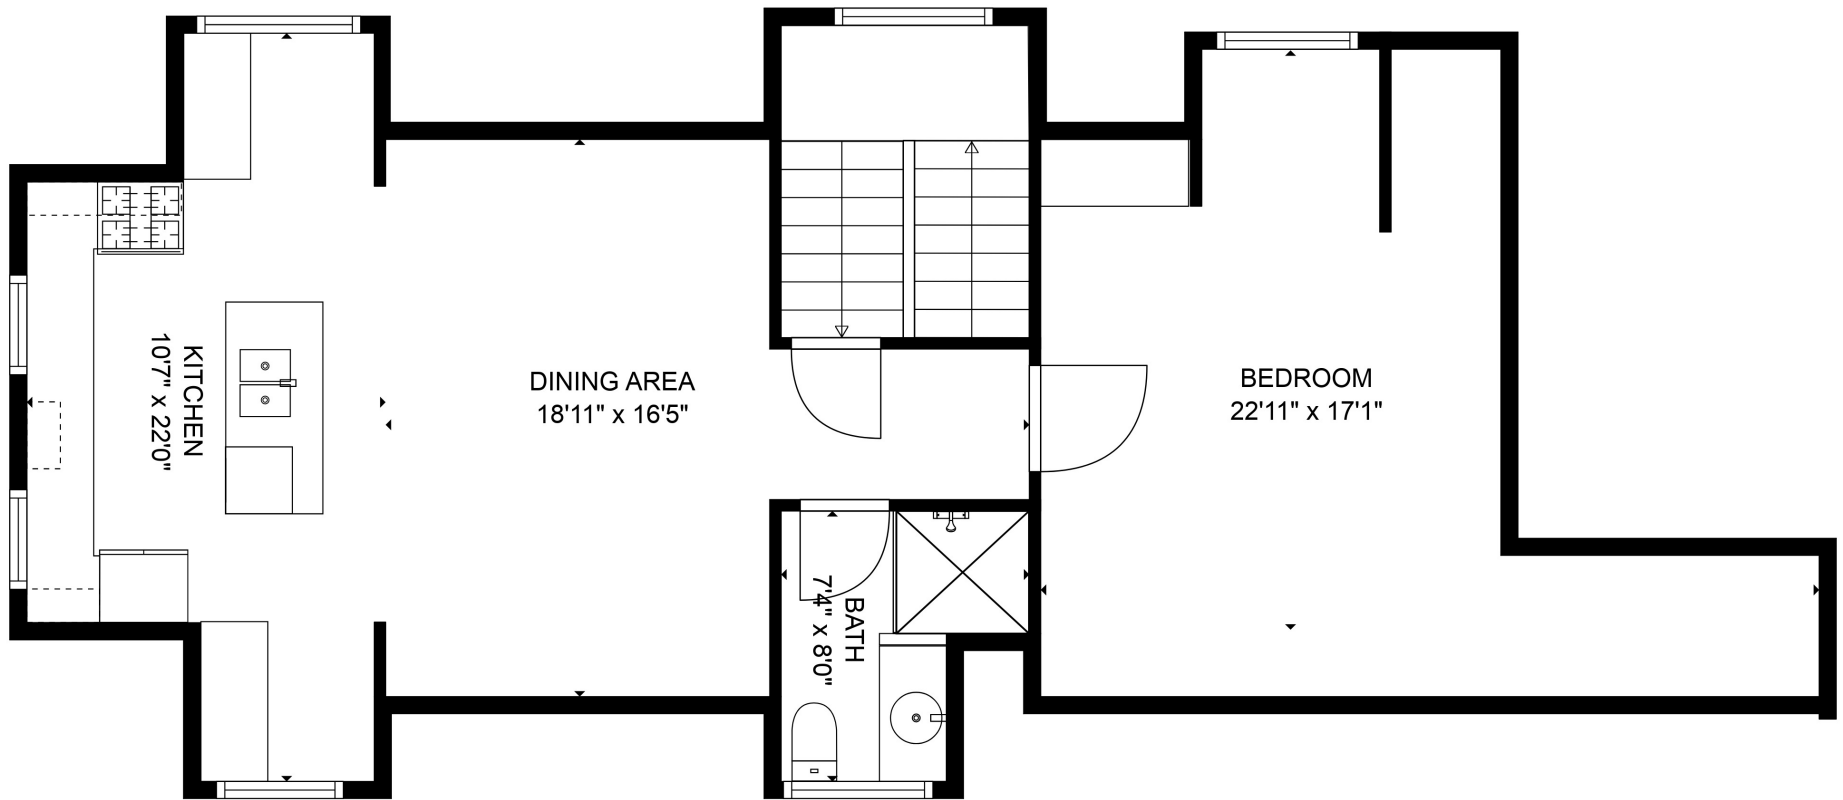

GROSS INTERNAL AREA  
 Below Ground: 3988 sq. ft, FLOOR 2: 192 sq. ft, FLOOR 3: 4757 sq. ft, FLOOR 4: 818 sq. ft, FLOOR 5: 3236 sq. ft  
 EXCLUDED AREAS: ELECTRICAL ROOM: 364 sq. ft, STORAGE: 55 sq. ft, FIREPLACE: 23 sq. ft,  
 UNDEFINED: 33 sq. ft, GARAGE: 1881 sq. ft, PORCH: 174 sq. ft,  
 PATIO: 1082 sq. ft, SCREENED PORCH: 161 sq. ft, OPEN TO BELOW: 439 sq. ft  
 TOTAL: 12991 sq. ft

Sizes and Dimensions are approximate

**GROSS INTERNAL AREA**

Below Ground: 3988 sq. ft, FLOOR 2: 192 sq. ft, FLOOR 3: 4757 sq. ft, FLOOR 4: 818 sq. ft, FLOOR 5: 3236 sq. ft

EXCLUDED AREAS: ELECTRICAL ROOM: 364 sq. ft, STORAGE: 55 sq. ft, FIREPLACE: 23 sq. ft,

UNDEFINED: 33 sq. ft, GARAGE: 1881 sq. ft, PORCH: 174 sq. ft,

PATIO: 1082 sq. ft, SCREENED PORCH: 161 sq. ft, OPEN TO BELOW: 439 sq. ft

TOTAL: 12991 sq. ft

Sizes and Dimensions are approximate

GROSS INTERNAL AREA  
 Below Ground: 3988 sq. ft, FLOOR 2: 192 sq. ft, FLOOR 3: 4757 sq. ft, FLOOR 4: 818 sq. ft, FLOOR 5: 3236 sq. ft  
 EXCLUDED AREAS: ELECTRICAL ROOM: 364 sq. ft, STORAGE: 55 sq. ft, FIREPLACE: 23 sq. ft,  
 UNDEFINED: 33 sq. ft, GARAGE: 1881 sq. ft, PORCH: 174 sq. ft,  
 PATIO: 1082 sq. ft, SCREENED PORCH: 161 sq. ft, OPEN TO BELOW: 439 sq. ft  
 TOTAL: 12991 sq. ft

Sizes and Dimensions are approximate

GROSS INTERNAL AREA

Below Ground: 3988 sq. ft, FLOOR 2: 192 sq. ft, FLOOR 3: 4757 sq. ft, FLOOR 4: 818 sq. ft, FLOOR 5: 3236 sq. ft

EXCLUDED AREAS: ELECTRICAL ROOM: 364 sq. ft, STORAGE: 55 sq. ft, FIREPLACE: 23 sq. ft,