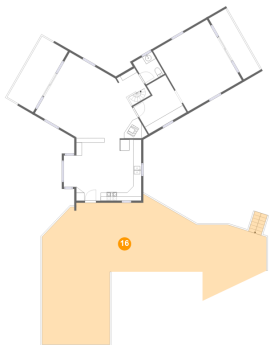

16 Floor 3 - Deck

Dimensions: 55'9" x 35'3"
Area: 1168 sq. ft
Counted as Living Area: No

Heated: No
Finished: Yes
Enclosed: No
Contiguous: Yes
Permitted: Yes
Wet Space: No
Addition: No
Conversion: No