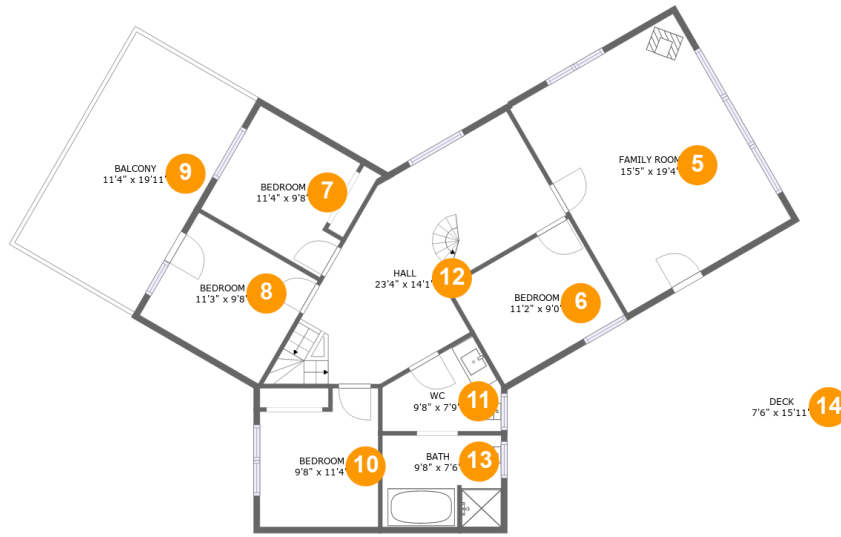

52 Pine Dr, Lava Hot Springs Idaho United States

Room Dimensions

Floor 2

Total sqft: 1535

Living area: 1227

#	Room name	Dimensions	Area (sqft)	Counted as Living Area
5	Family Room	15'5" x 19'4"	298 sq. ft	Yes
6	Bedroom	11'2" x 9'0"	103 sq. ft	Yes
7	Bedroom	11'4" x 9'8"	98 sq. ft	Yes
8	Bedroom	11'3" x 9'8"	108 sq. ft	Yes
9	Balcony	11'4" x 19'11"	225 sq. ft	No
10	Bedroom	9'8" x 11'4"	98 sq. ft	Yes
11	Wc	9'8" x 7'9"	55 sq. ft	Yes
12	Hall	23'4" x 14'1"	255 sq. ft	Yes
13	Bath	9'8" x 7'6"	71 sq. ft	Yes
14	Deck	7'6" x 15'11"	83 sq. ft	No