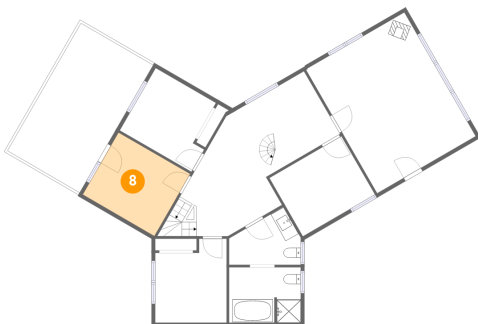

8 Floor 2 - Bedroom

Dimensions: 11'3" x 9'8"
Area: 108 sq. ft
Counted as Living Area:
Yes

Heated: Yes
Finished: Yes
Enclosed: Yes
Contiguous:
Yes
Permitted: Yes
Wet Space: No
Addition: No
Conversion: No