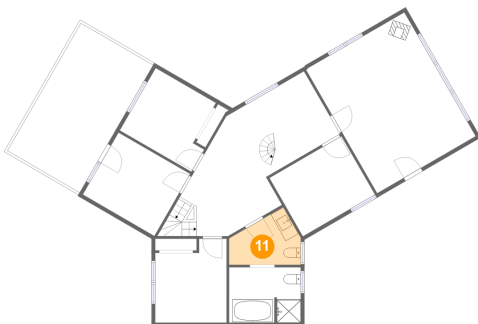

11 Floor 2 - Wc

Dimensions: 9'8" x 7'9"
Area: 55 sq. ft
Counted as Living Area: Yes

Heated: Yes
Finished: Yes
Enclosed: Yes
Contiguous: Yes
Permitted: Yes
Wet Space: Yes
Addition: No
Conversion: No