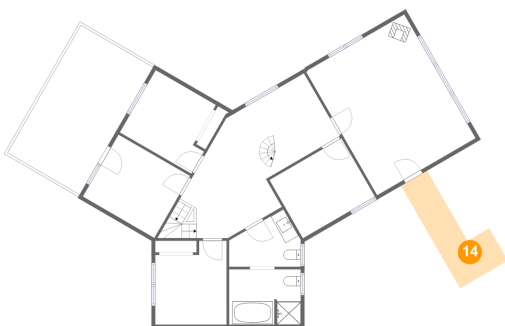

14 Floor 2 - Deck

Dimensions: 7'6" x 15'11"
Area: 83 sq. ft
Counted as Living Area: No

Heated: No
Finished: Yes
Enclosed: No
Contiguous: Yes
Permitted: Yes
Wet Space: No
Addition: No
Conversion: No