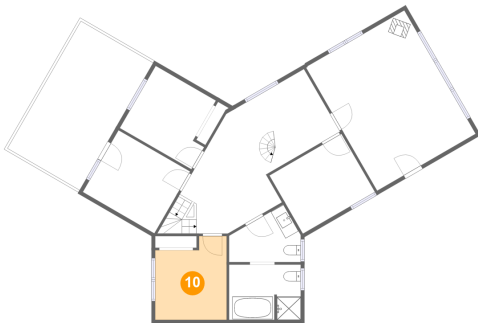

## 10 Floor 2 - Bedroom

Dimensions: 9'8" x 11'4"  
Area: 98 sq. ft  
Counted as Living Area: Yes

Heated: Yes  
Finished: Yes  
Enclosed: Yes  
Contiguous: Yes  
Permitted: Yes  
Wet Space: No  
Addition: No  
Conversion: No