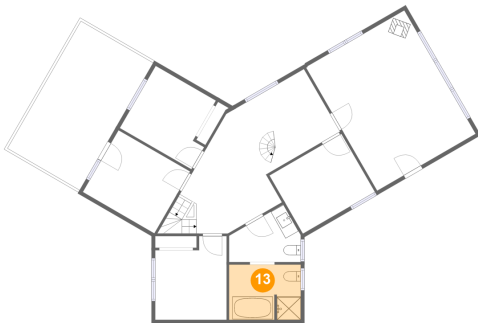

13 Floor 2 - Bath

Dimensions: 9'8" x 7'6"
Area: 71 sq. ft
Counted as Living Area:
Yes

Heated: Yes
Finished: Yes
Enclosed: Yes
Contiguous:
Yes
Permitted: Yes
Wet Space: Yes
Addition: No
Conversion: No