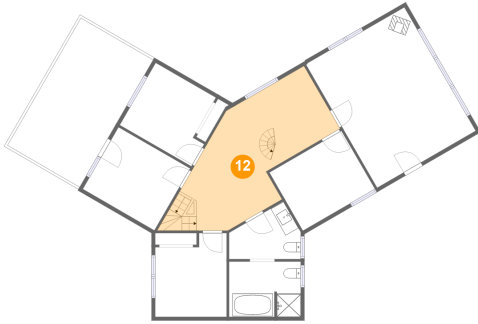

52 Pine Dr, Lava Hot Springs Idaho United States

12 Floor 2 - Hall

Dimensions: 23'4" x 14'1"
Area: 255 sq. ft
Counted as Living Area:
Yes

Heated: Yes
Finished: Yes
Enclosed: Yes
Contiguous:
Yes
Permitted: Yes
Wet Space: No
Addition: No
Conversion: No