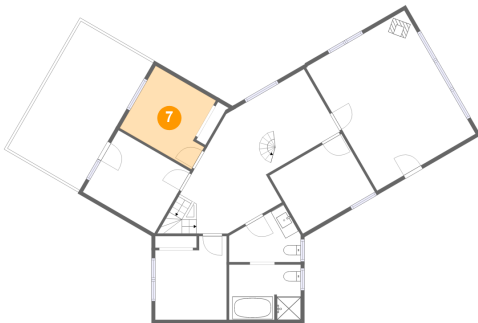

7 Floor 2 - Bedroom

Dimensions: 11'4" x 9'8"
Area: 98 sq. ft
Counted as Living Area:
Yes

Heated: Yes
Finished: Yes
Enclosed: Yes
Contiguous:
Yes
Permitted: Yes
Wet Space: No
Addition: No
Conversion: No