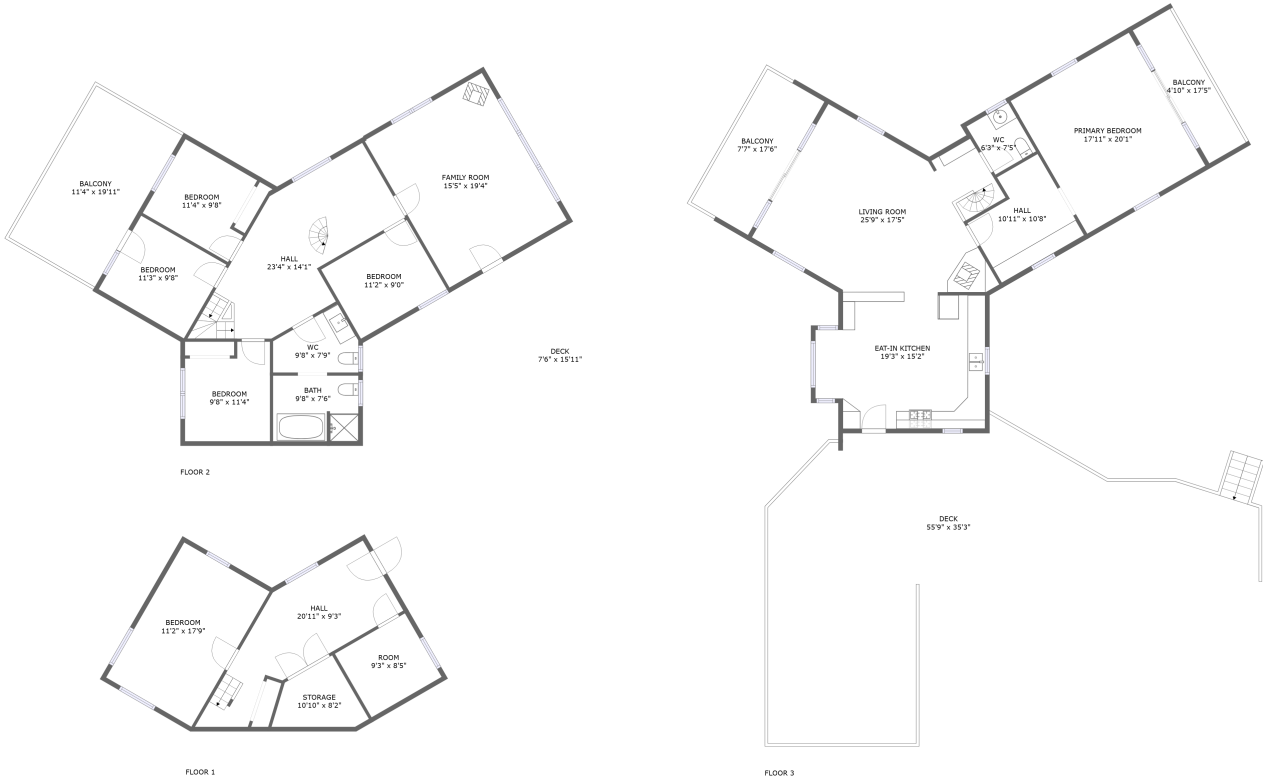

52 Pine Dr, Lava Hot Springs Idaho United States

Property Summary

0 garages

6 bedrooms

1 bathrooms

1 half baths

3 floors

2,958 Gross Living Area sqft

4,712 total sqft