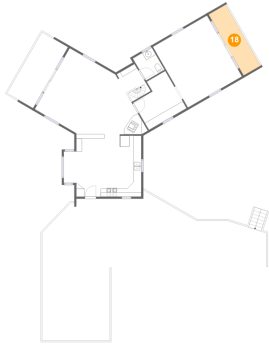

52 Pine Dr, Lava Hot Springs Idaho United States

18 Floor 3 - Balcony

Dimensions: 4'10" x 17'5"
Area: 85 sq. ft
Counted as Living Area: No

Heated: No
Finished: Yes
Enclosed: No
Contiguous: Yes
Permitted: Yes
Wet Space: No
Addition: No
Conversion: No