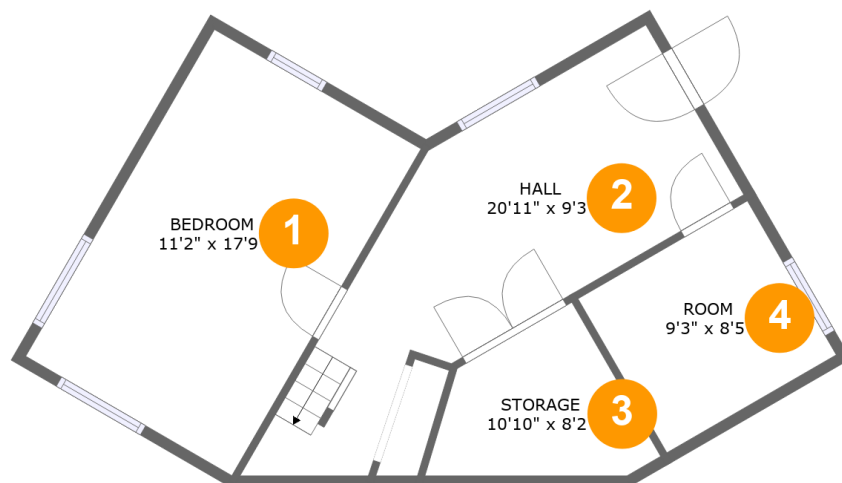

## Property Summary

 **0** garages

 **6** bedrooms

 **1** bathrooms

 **1** half baths

 **3** floors

 **2,958** Gross Living Area sqft

 **4,712** total sqft

**52 Pine Dr, Lava Hot Springs Idaho United States****Room Dimensions****Floor 1****Total sqft: 603****Living area: 540**

#	Room name	Dimensions	Area (sqft)	Counted as Living Area
1	Bedroom	11'2" x 17'9"	199 sq. ft	Yes
2	Hall	20'11" x 9'3"	190 sq. ft	Yes
3	Storage	10'10" x 8'2"	58 sq. ft	No
4	Room	9'3" x 8'5"	77 sq. ft	Yes