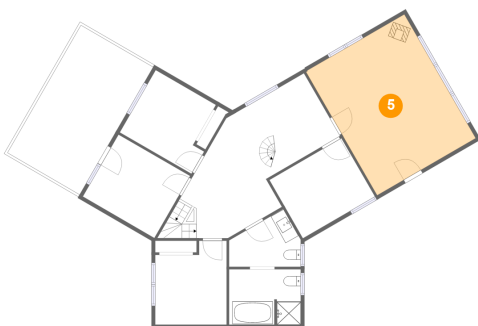

5 Floor 2 - Family Room

Dimensions: 15'5" x 19'4"
Area: 298 sq. ft
Counted as Living Area: Yes

Heated: Yes
Finished: Yes
Enclosed: Yes
Contiguous: Yes
Permitted: Yes
Wet Space: No
Addition: No
Conversion: No