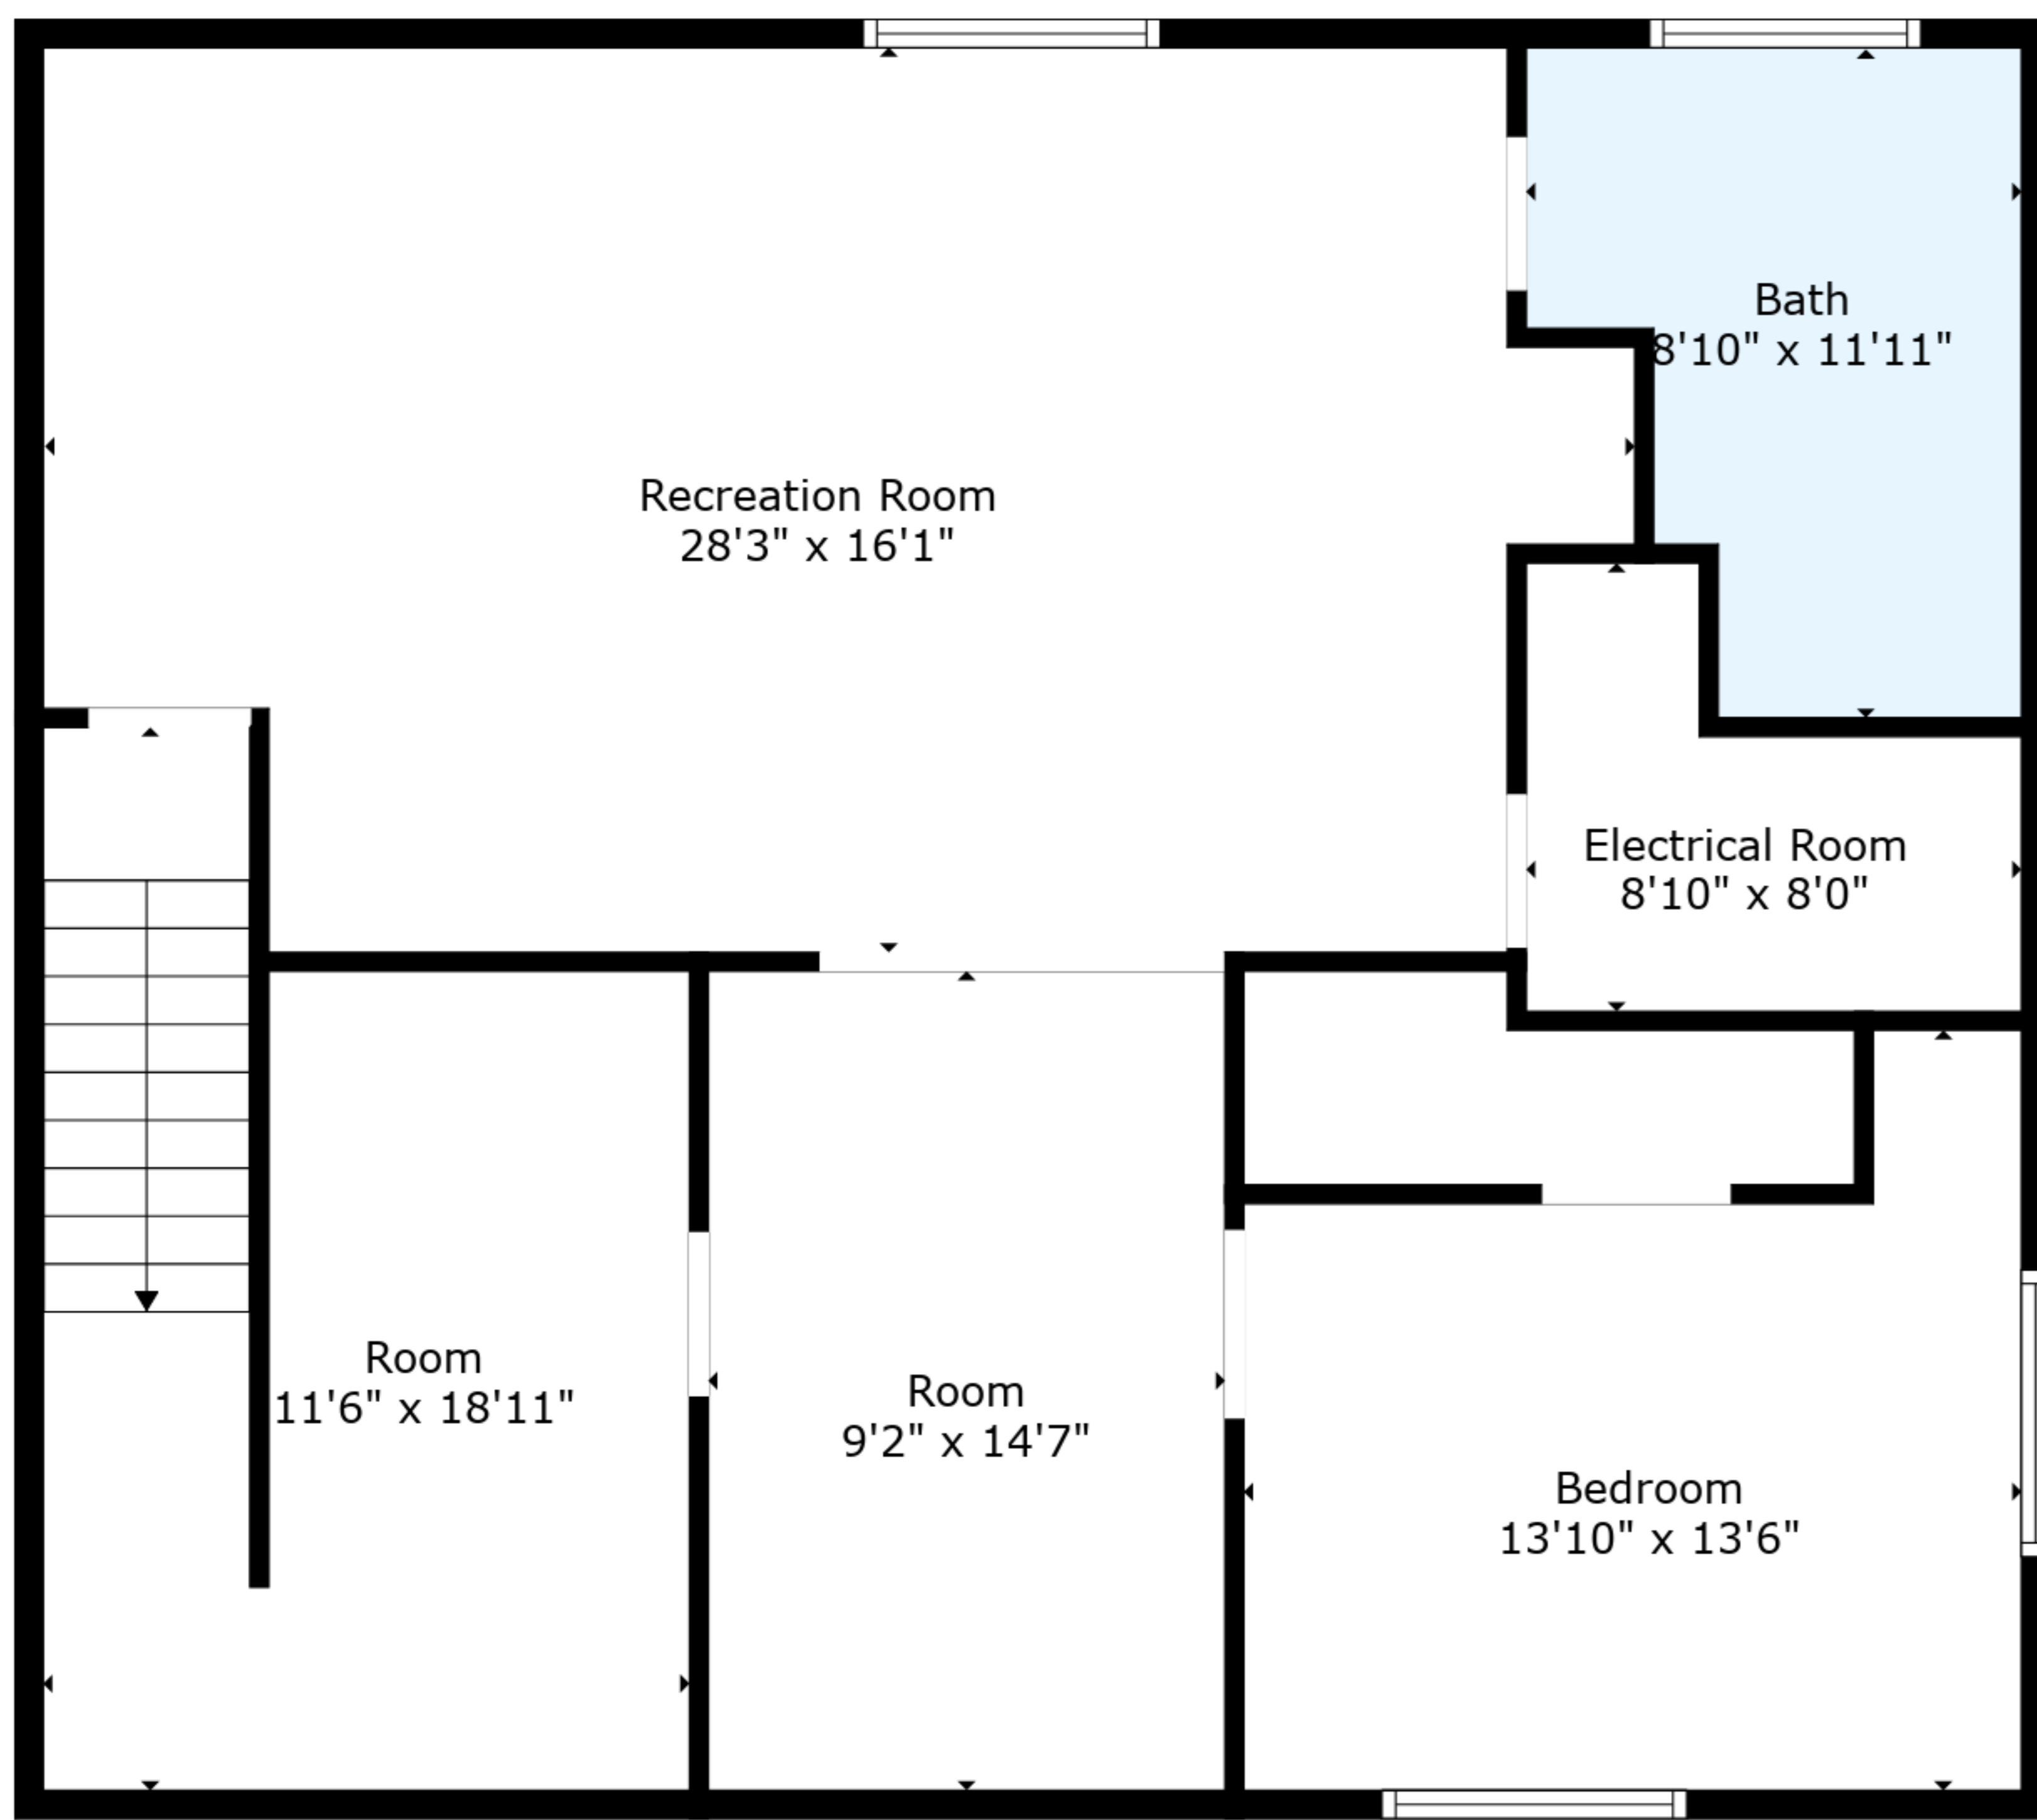

TOTAL: 2536 sq. ft
 BELOW GROUND: 1037 sq. ft, FLOOR 2: 1499 sq. ft
 EXCLUDED AREAS: ELECTRICAL ROOM: 52 sq. ft, GARAGE: 773 sq. ft

Measurements Provided Are For Informational Purposes Only And May Not Be Accurate.

Floor 1

Floor 2

TOTAL: 2536 sq. ft
 BELOW GROUND: 1037 sq. ft, FLOOR 2: 1499 sq. ft
 EXCLUDED AREAS: ELECTRICAL ROOM: 52 sq. ft, GARAGE: 773 sq. ft

Measurements Provided Are For Informational Purposes Only And May Not Be Accurate.