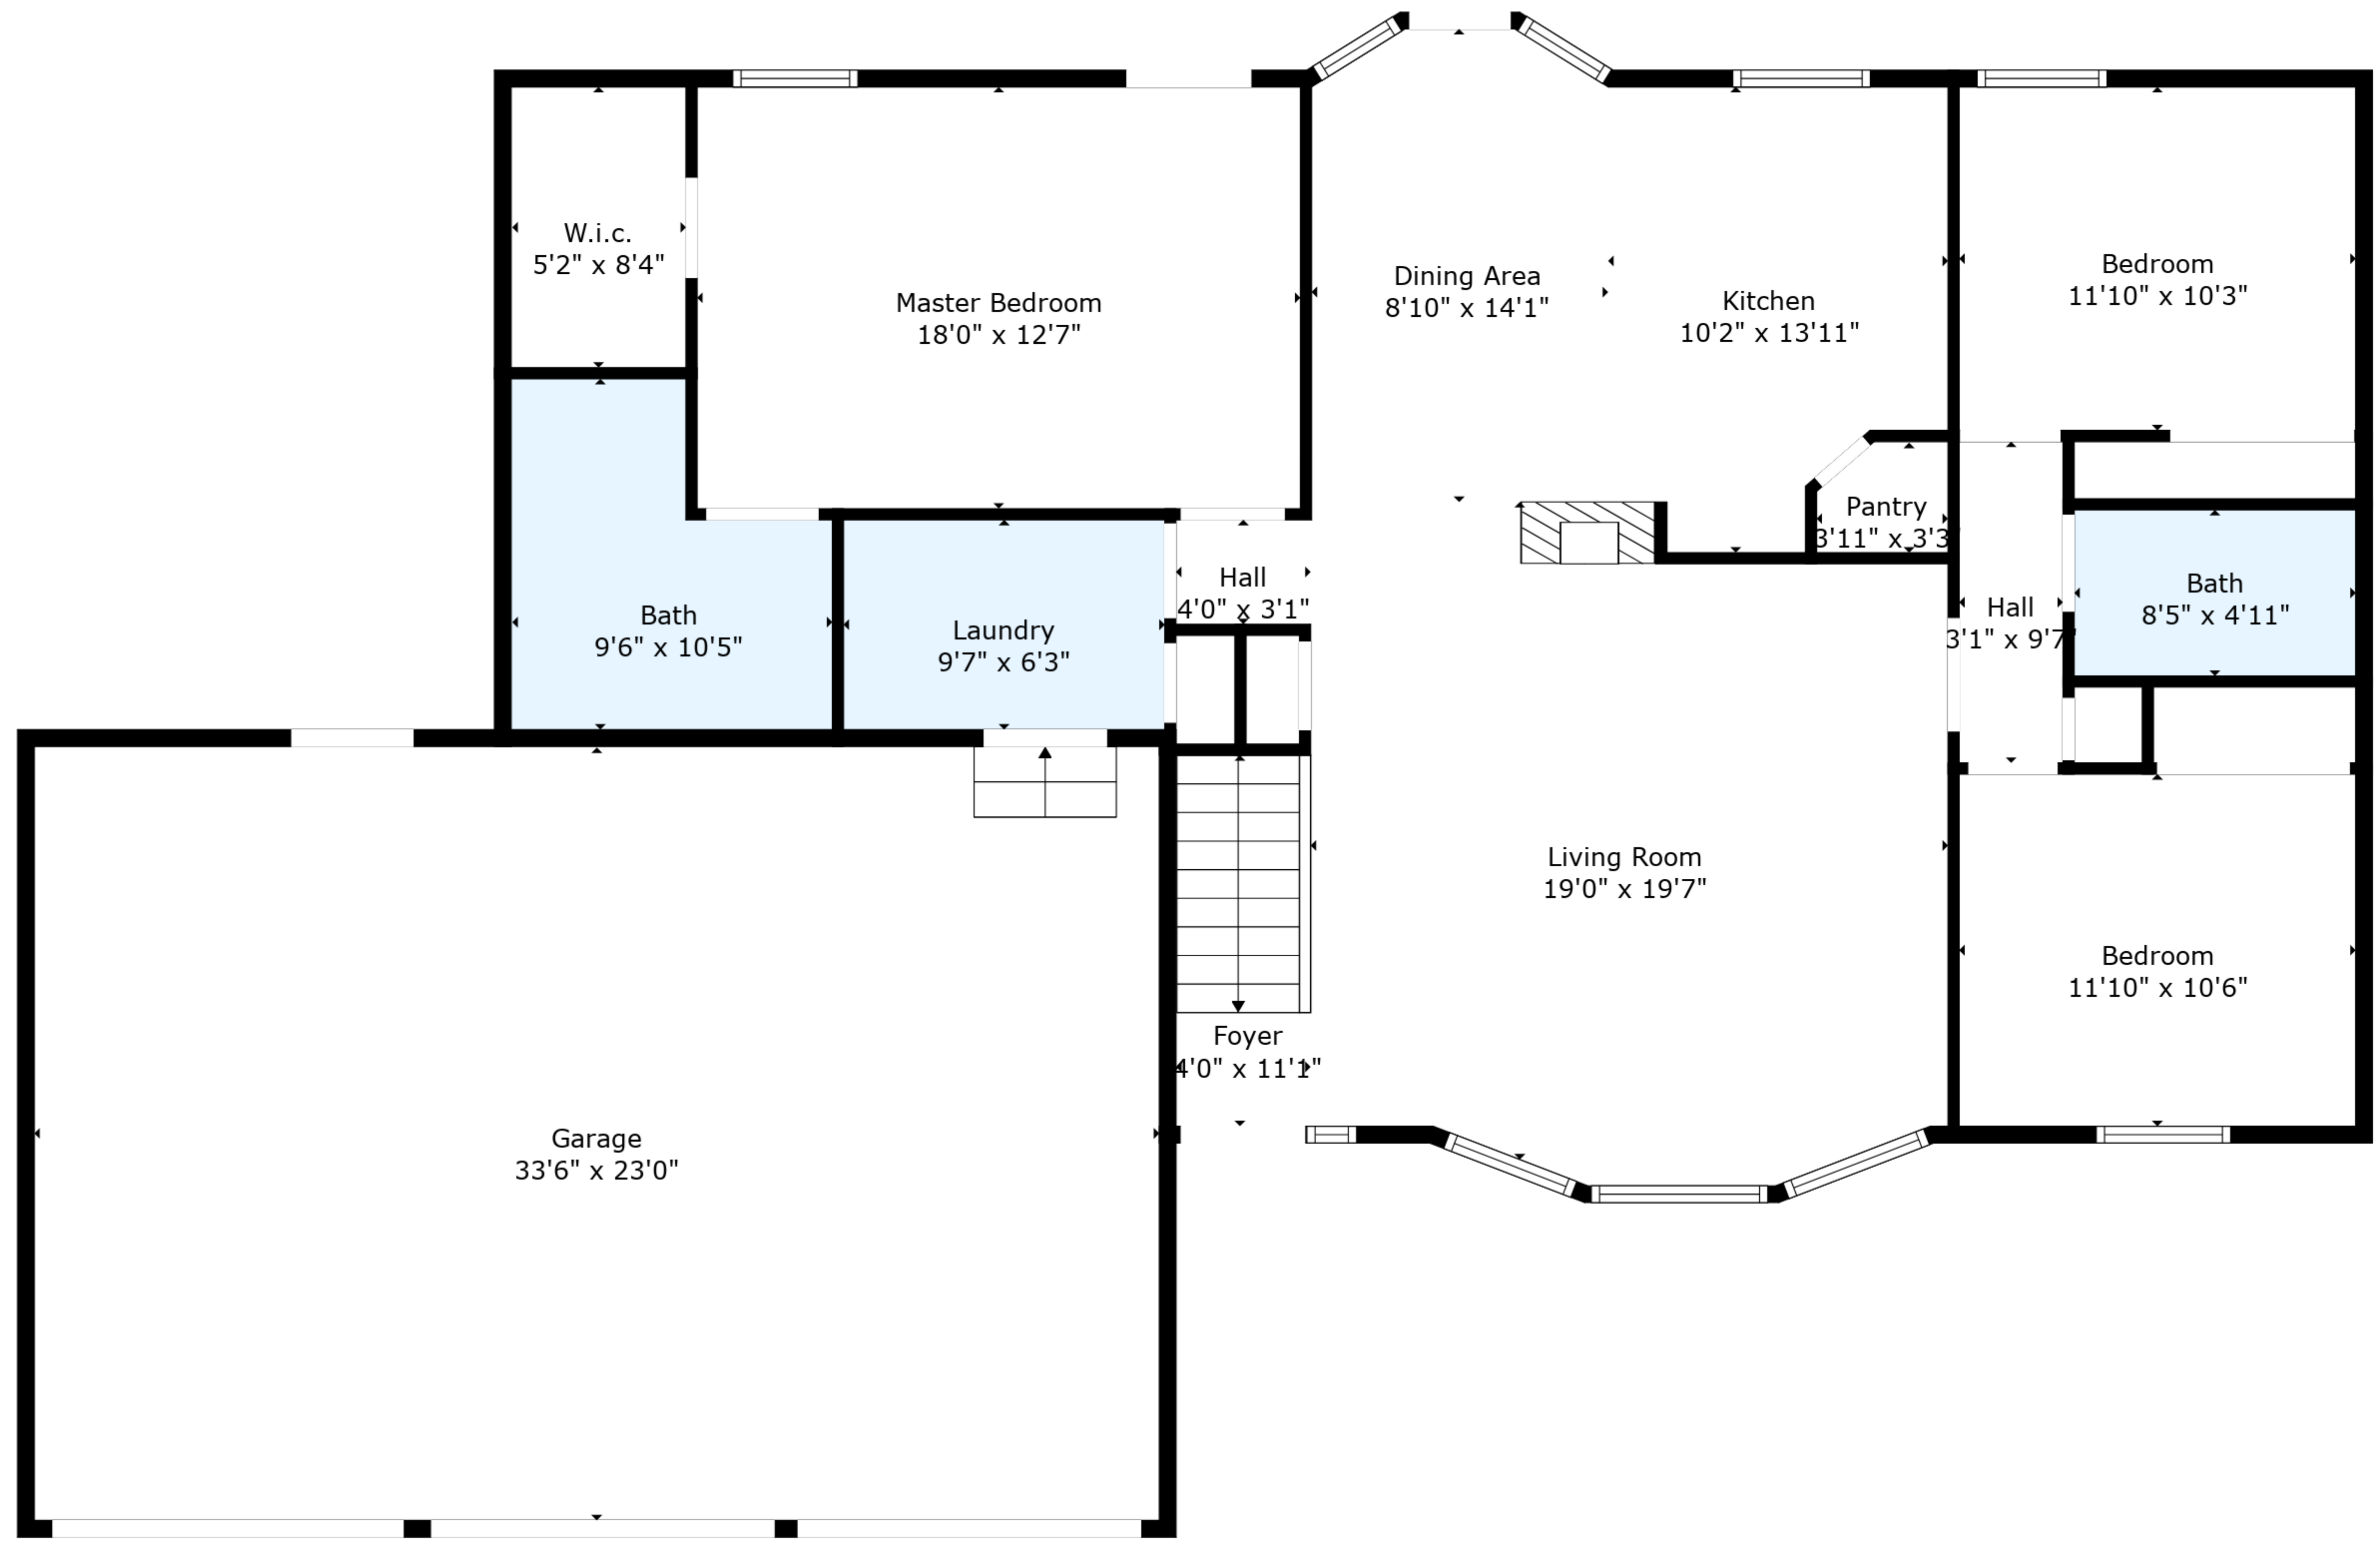

TOTAL: 2536 sq. ft
 BELOW GROUND: 1037 sq. ft, FLOOR 2: 1499 sq. ft
 EXCLUDED AREAS: ELECTRICAL ROOM: 52 sq. ft, GARAGE: 773 sq. ft

Measurements Provided Are For Informational Purposes Only And May Not Be Accurate.

Floor 1

Floor 2

TOTAL: 2536 sq. ft
 BELOW GROUND: 1037 sq. ft, FLOOR 2: 1499 sq. ft
 EXCLUDED AREAS: ELECTRICAL ROOM: 52 sq. ft, GARAGE: 773 sq. ft

Measurements Provided Are For Informational Purposes Only And May Not Be Accurate.