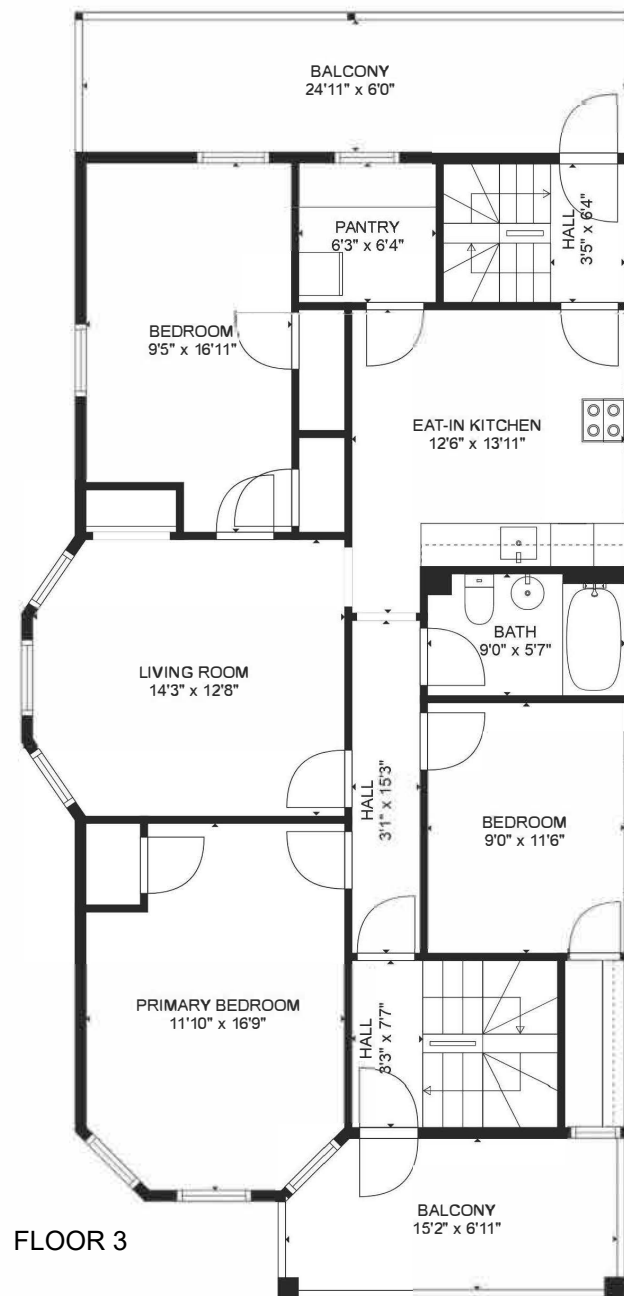

**TOTAL: 3409 sq. ft**

FLOOR 1: 1137 sq. ft, FLOOR 2: 1136 sq. ft, FLOOR 3: 1136 sq. ft

EXCLUDED AREAS: PORCH: 122 sq. ft, COVERED DECK: 149 sq. ft, BALCONY: 252 sq. ft

SIZES AND DIMENSIONS ARE APPROXIMATE, ACTUAL MAY VARY.