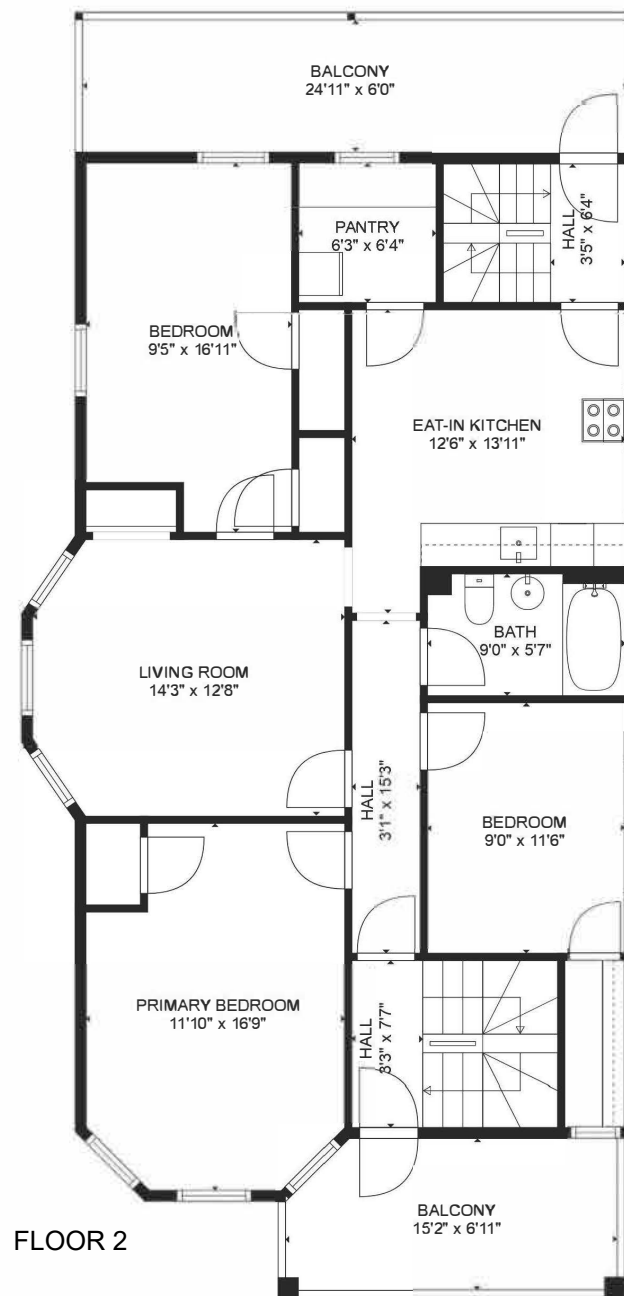

**TOTAL: 3409 sq. ft**

FLOOR 1: 1137 sq. ft, FLOOR 2: 1136 sq. ft, FLOOR 3: 1136 sq. ft

EXCLUDED AREAS: PORCH: 122 sq. ft, COVERED DECK: 149 sq. ft, BALCONY: 252 sq. ft

SIZES AND DIMENSIONS ARE APPROXIMATE, ACTUAL MAY VARY.