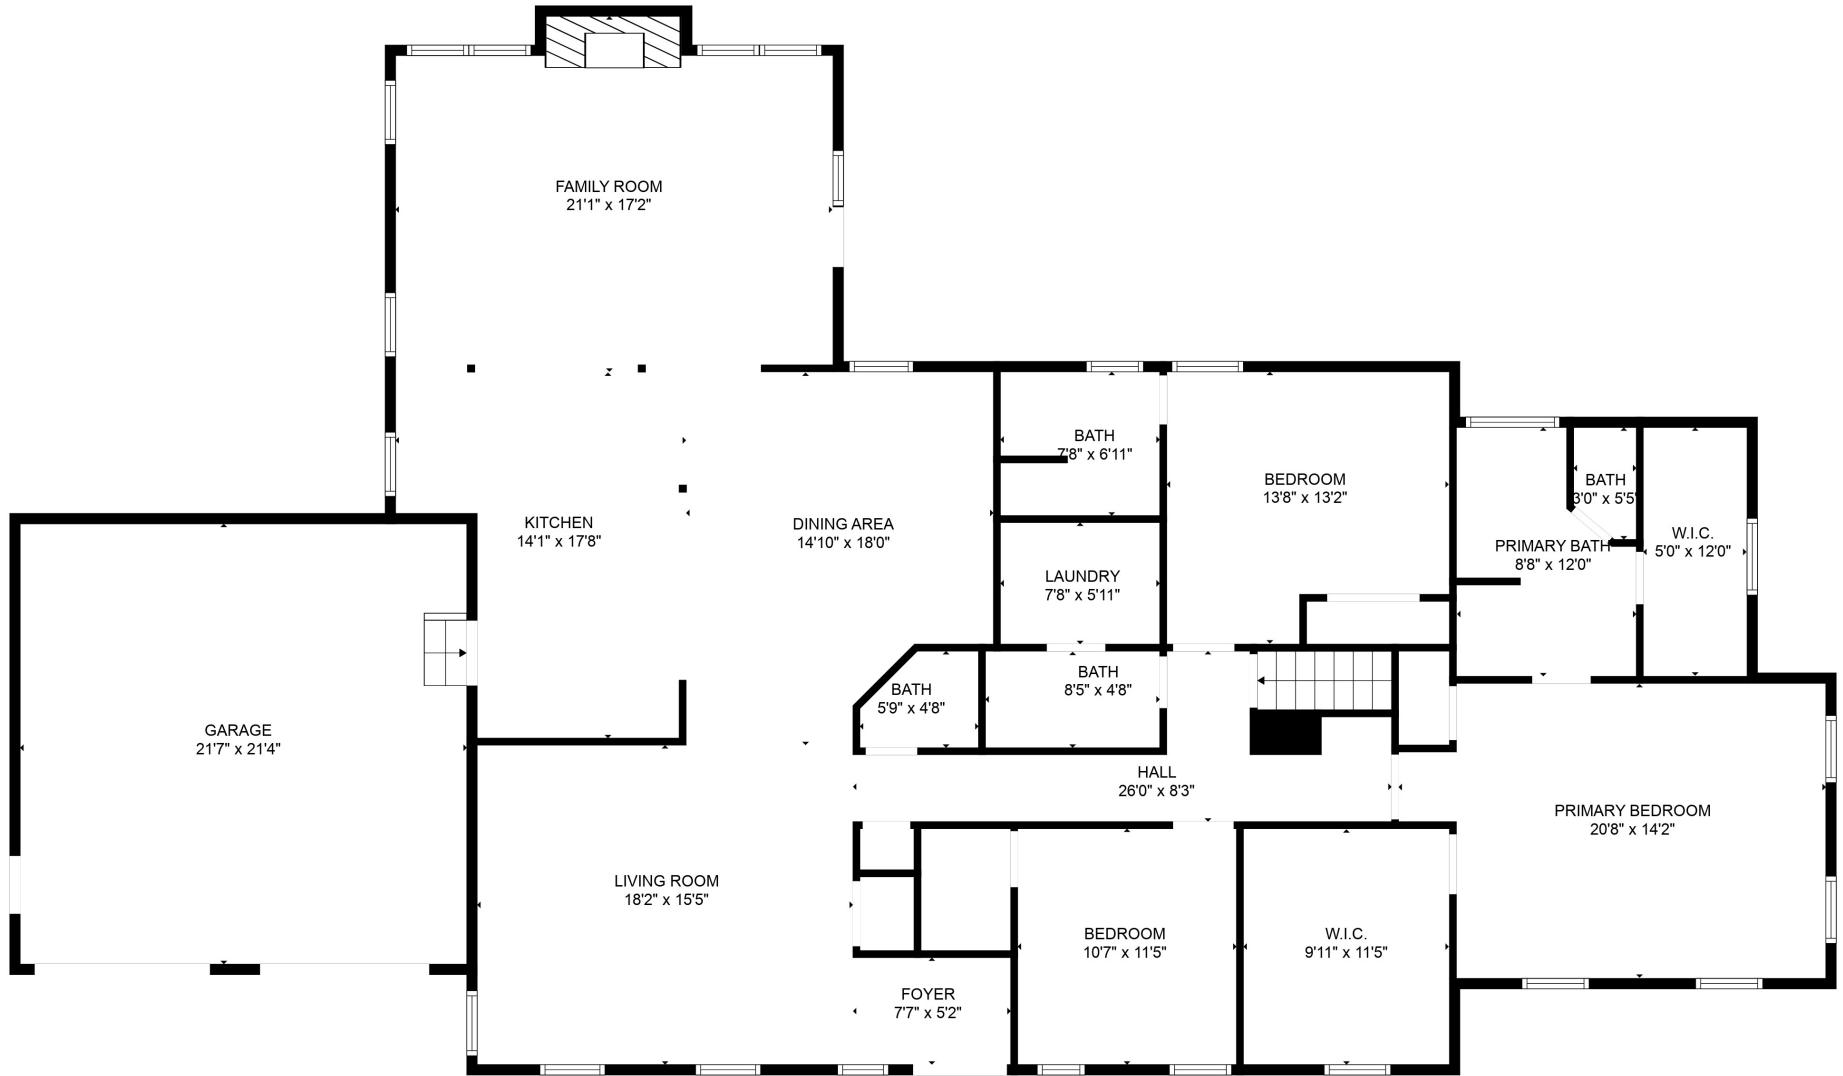

Total scanned area: 3627 sq. ft

SIZES AND DIMENSIONS ARE APPROXIMATE. ACTUAL MAY VARY.

Total scanned area: 3627 sq. ft

SIZES AND DIMENSIONS ARE APPROXIMATE. ACTUAL MAY VARY.

Total scanned area: 3627 sq. ft

SIZES AND DIMENSIONS ARE APPROXIMATE. ACTUAL MAY VARY.