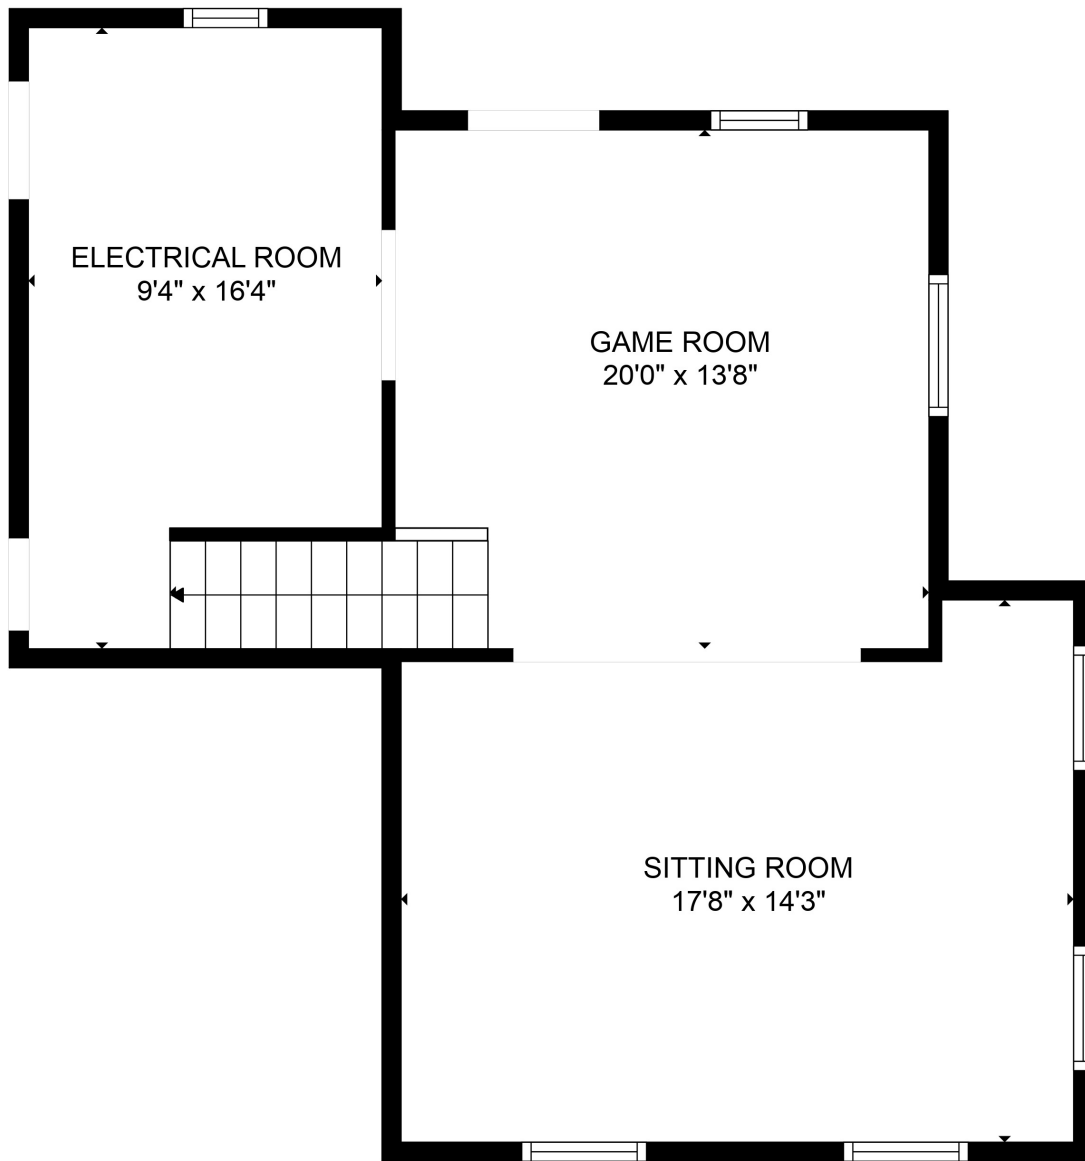

Total scanned area: 3627 sq. ft

SIZES AND DIMENSIONS ARE APPROXIMATE. ACTUAL MAY VARY.

Total scanned area: 3627 sq. ft

SIZES AND DIMENSIONS ARE APPROXIMATE. ACTUAL MAY VARY.

Total scanned area: 3627 sq. ft

SIZES AND DIMENSIONS ARE APPROXIMATE. ACTUAL MAY VARY.