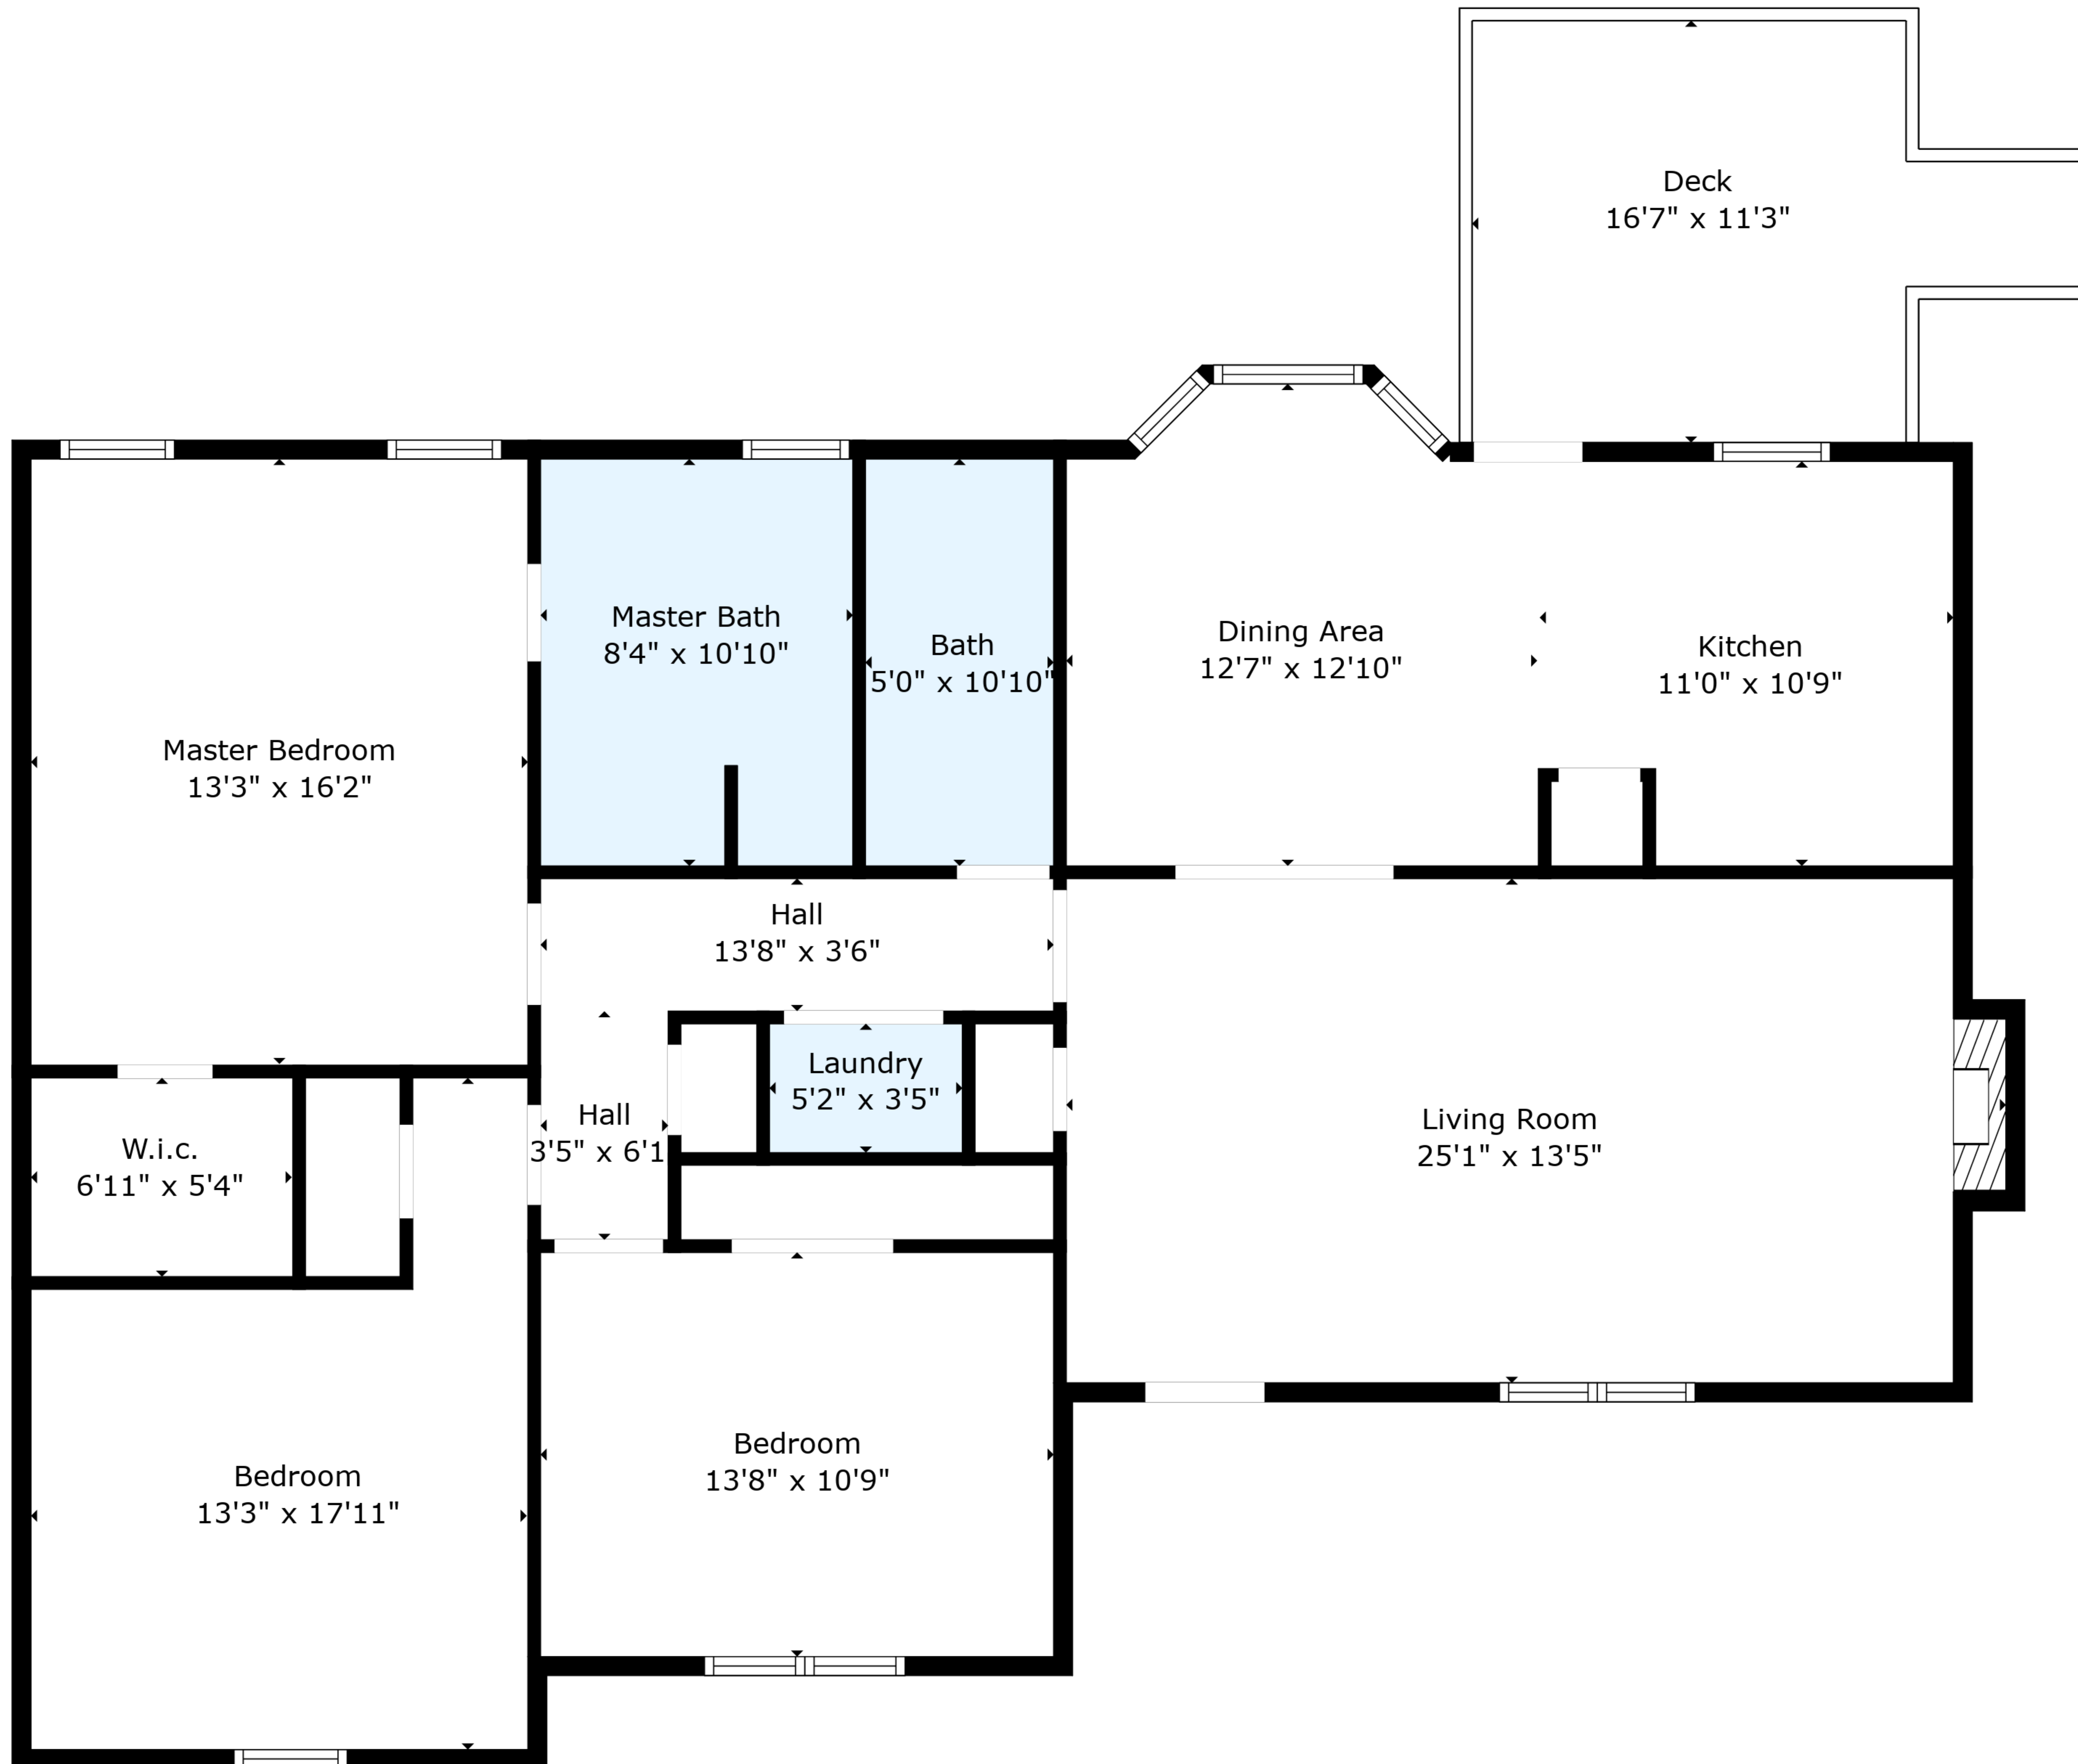

TOTAL: 1509 sq. ft

FLOOR 1: 1509 sq. ft

EXCLUDED AREAS: DECK: 160 sq. ft, FIREPLACE: 8 sq. ft

Floor Plan Created By Cubicasa App. Measurements Deemed Highly Reliable But Not Guaranteed.

TOTAL: 1509 sq. ft

FLOOR 1: 1509 sq. ft

EXCLUDED AREAS: DECK: 160 sq. ft, FIREPLACE: 8 sq. ft

Floor Plan Created By Cubicasa App. Measurements Deemed Highly Reliable But Not Guaranteed.