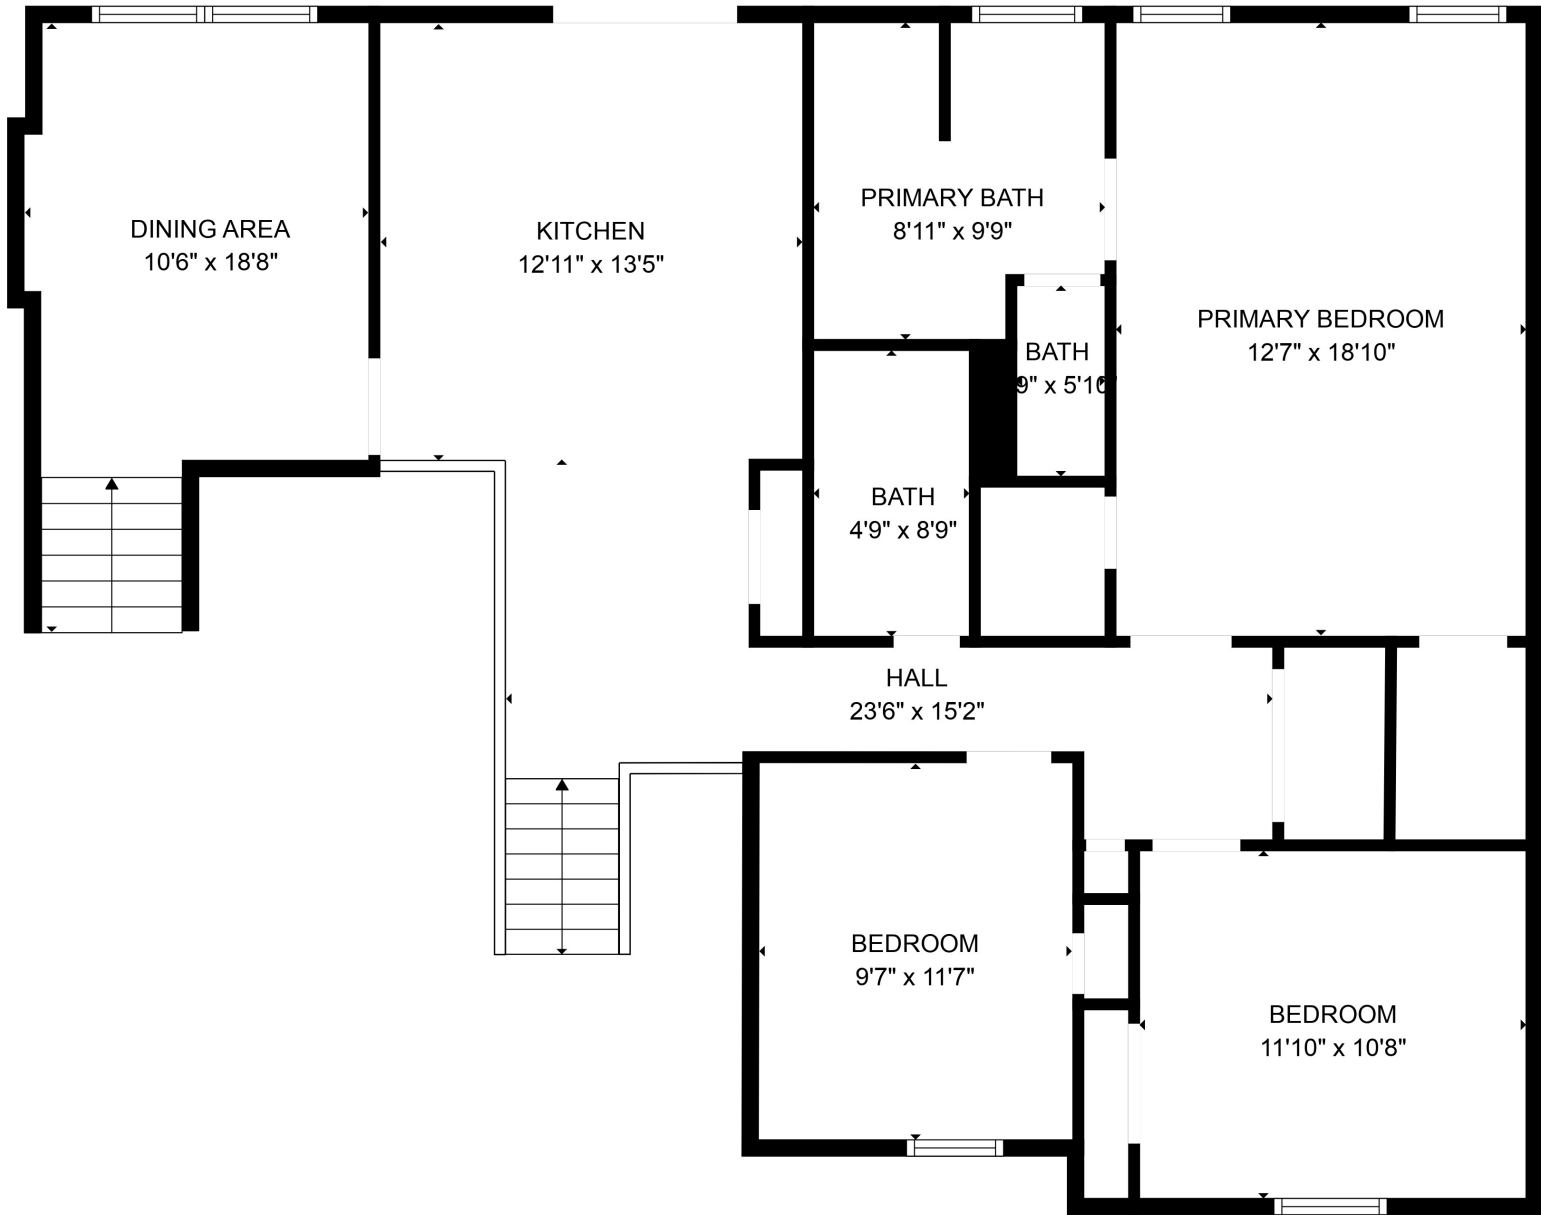

FLOOR 3

FLOOR 4

FLOOR 1

FLOOR 2

MEASUREMENTS ARE CALCULATED BY CUBICASA TECHNOLOGY. DEEMED HIGHLY RELIABLE BUT NOT GUARANTEED.

MEASUREMENTS ARE CALCULATED BY CUBICASA TECHNOLOGY. DEEMED HIGHLY RELIABLE BUT NOT GUARANTEED.

LIVING ROOM
21'7" x 19'2"

MEASUREMENTS ARE CALCULATED BY CUBICASA TECHNOLOGY. DEEMED HIGHLY RELIABLE BUT NOT GUARANTEED.

BASEMENT
21'1" x 19'7"