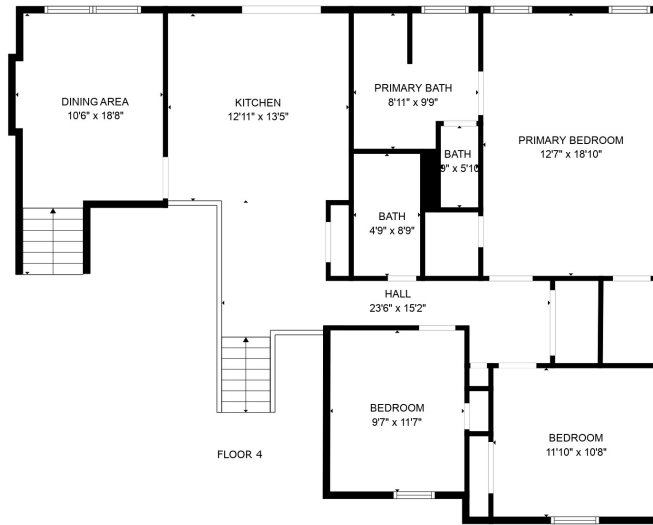

FLOOR 3

FLOOR 4

FLOOR 1

FLOOR 2

MEASUREMENTS ARE CALCULATED BY CUBICASA TECHNOLOGY. DEEMED HIGHLY RELIABLE BUT NOT GUARANTEED.

MEASUREMENTS ARE CALCULATED BY CUBICASA TECHNOLOGY. DEEMED HIGHLY RELIABLE BUT NOT GUARANTEED.

LIVING ROOM
21'7" x 19'2"

MEASUREMENTS ARE CALCULATED BY CUBICASA TECHNOLOGY. DEEMED HIGHLY RELIABLE BUT NOT GUARANTEED.

BASEMENT
21'1" x 19'7"