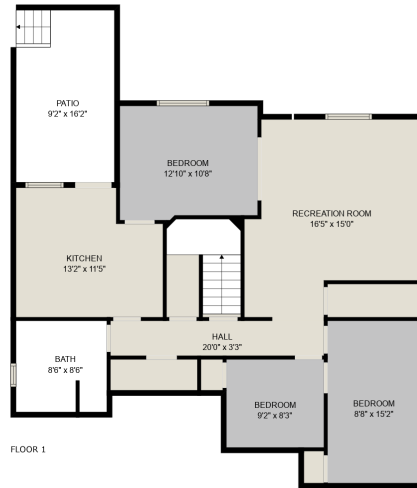

FLOOR 2

FLOOR 3

FLOOR 1

Estimated areas

Below Main: 1202 sq. ft

Main Floor: 1219 sq. ft

Above Main: 1260 sq. ft

Total: 3681 sq. ft

Sizes and dimensions are approximate. Actual may vary. E&O insured.

CENTURY 21

Estimated areas

Below Main: 1202 sq. ft
 Main Floor: 1219 sq. ft
 Above Main: 1260 sq. ft
Total: 3681 sq. ft

Sizes and dimensions are approximate. Actual may vary. E&O insured.

CENTURY 21

Estimated areas
 Below Main: 1202 sq. ft
 Main Floor: 1219 sq. ft
 Above Main: 1260 sq. ft
Total: 3681 sq. ft

Sizes and dimensions are approximate. Actual may vary. E&O insured.

CENTURY 21

Estimated areas
 Below Main: 1202 sq. ft
 Main Floor: 1219 sq. ft
 Above Main: 1260 sq. ft
Total: 3681 sq. ft

Sizes and dimensions are approximate. Actual may vary. E&O insured.