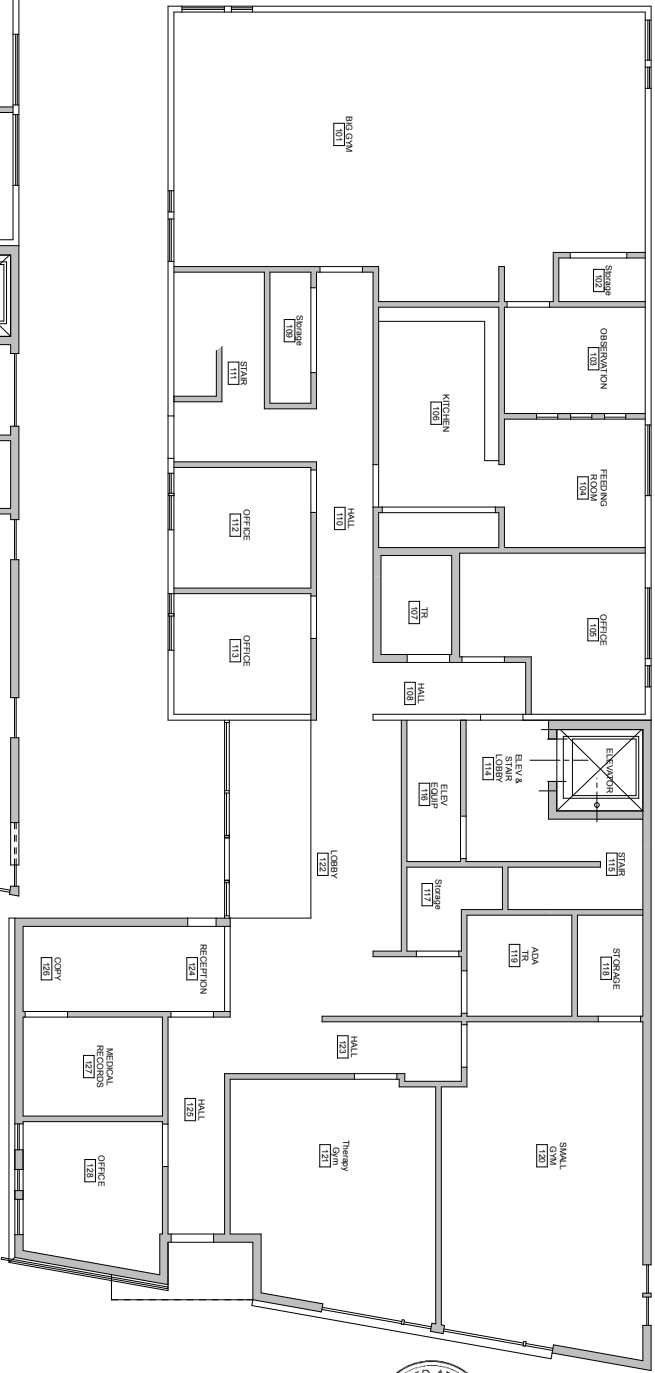

Second Floor Reflected Ceiling Plan

Main Floor Reflected Ceiling Plan

Aspen Grove Therapy & Wellness Center
 2126 Dixon Ave Missoula MT

GA
 Architecture + Design
 1510 Grand Ave
 Missoula, MT 59801
 406.531.2796

Permit App Set
 7-02-19
 City Revisions
 9-25-19
A2.3

Reflected Ceiling Plans