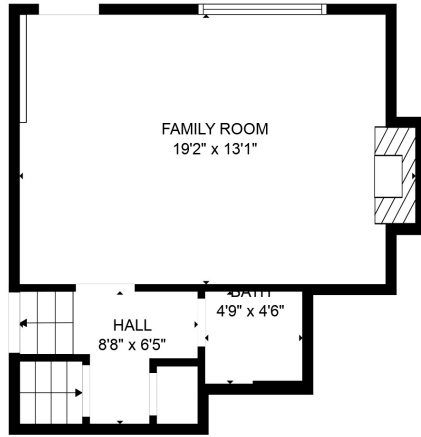

FLOOR 1

FLOOR 2

FLOOR 3

FLOOR 4

Total scanned area: 1884 sq. ft

Total scanned area: 1884 sq. ft

MEASUREMENTS ARE CALCULATED BY CUBICASA TECHNOLOGY. DEEMED HIGHLY RELIABLE BUT NOT GUARANTEED.

Total scanned area: 1884 sq. ft

MEASUREMENTS ARE CALCULATED BY CUBICASA TECHNOLOGY. DEEMED HIGHLY RELIABLE BUT NOT GUARANTEED.

Total scanned area: 1884 sq. ft

MEASUREMENTS ARE CALCULATED BY CUBICASA TECHNOLOGY. DEEMED HIGHLY RELIABLE BUT NOT GUARANTEED.

Total scanned area: 1884 sq. ft

MEASUREMENTS ARE CALCULATED BY CUBICASA TECHNOLOGY. DEEMED HIGHLY RELIABLE BUT NOT GUARANTEED.