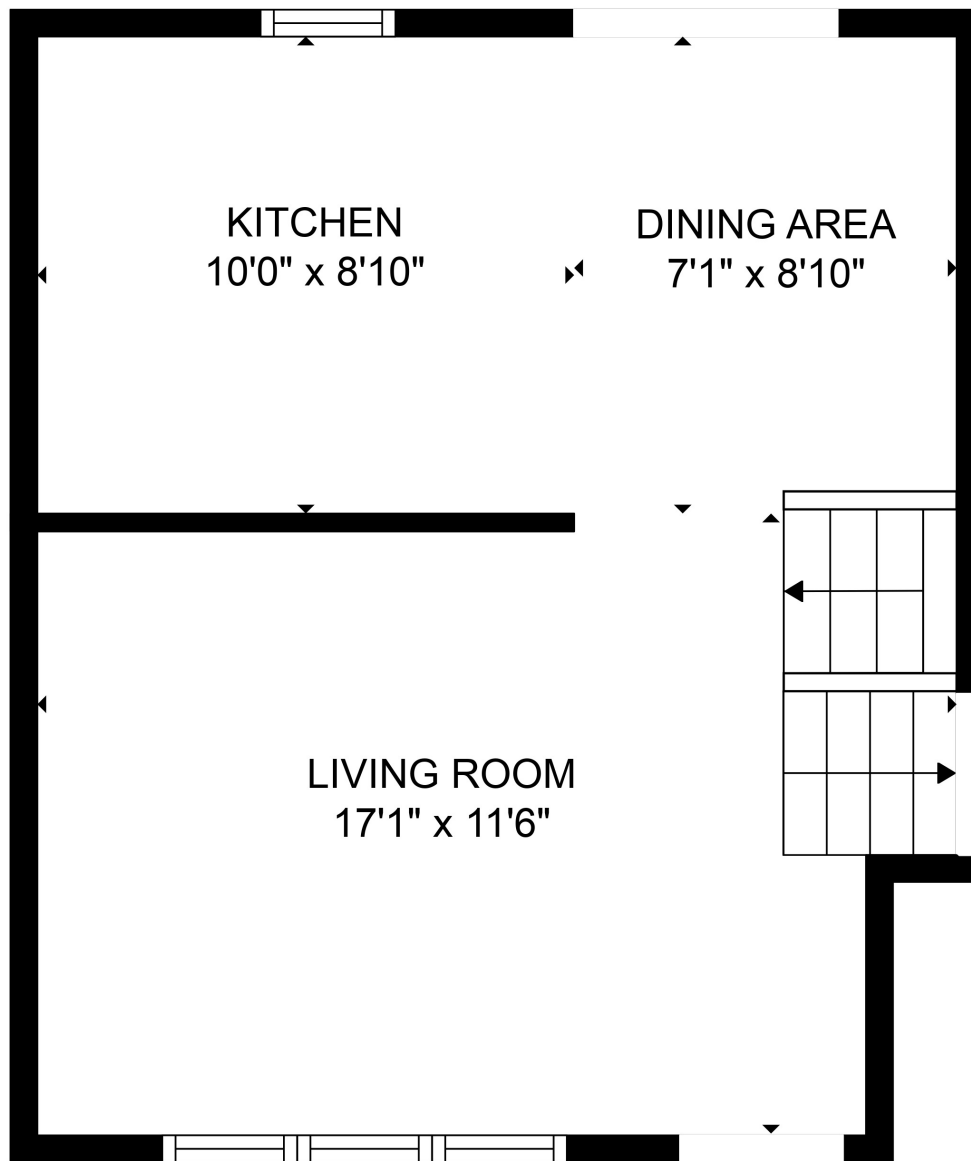

FLOOR 1

FLOOR 2

FLOOR 3

FLOOR 4

Total scanned area: 1884 sq. ft

Total scanned area: 1884 sq. ft

MEASUREMENTS ARE CALCULATED BY CUBICASA TECHNOLOGY. DEEMED HIGHLY RELIABLE BUT NOT GUARANTEED.

Total scanned area: 1884 sq. ft

MEASUREMENTS ARE CALCULATED BY CUBICASA TECHNOLOGY. DEEMED HIGHLY RELIABLE BUT NOT GUARANTEED.

Total scanned area: 1884 sq. ft

MEASUREMENTS ARE CALCULATED BY CUBICASA TECHNOLOGY. DEEMED HIGHLY RELIABLE BUT NOT GUARANTEED.

Total scanned area: 1884 sq. ft

MEASUREMENTS ARE CALCULATED BY CUBICASA TECHNOLOGY. DEEMED HIGHLY RELIABLE BUT NOT GUARANTEED.