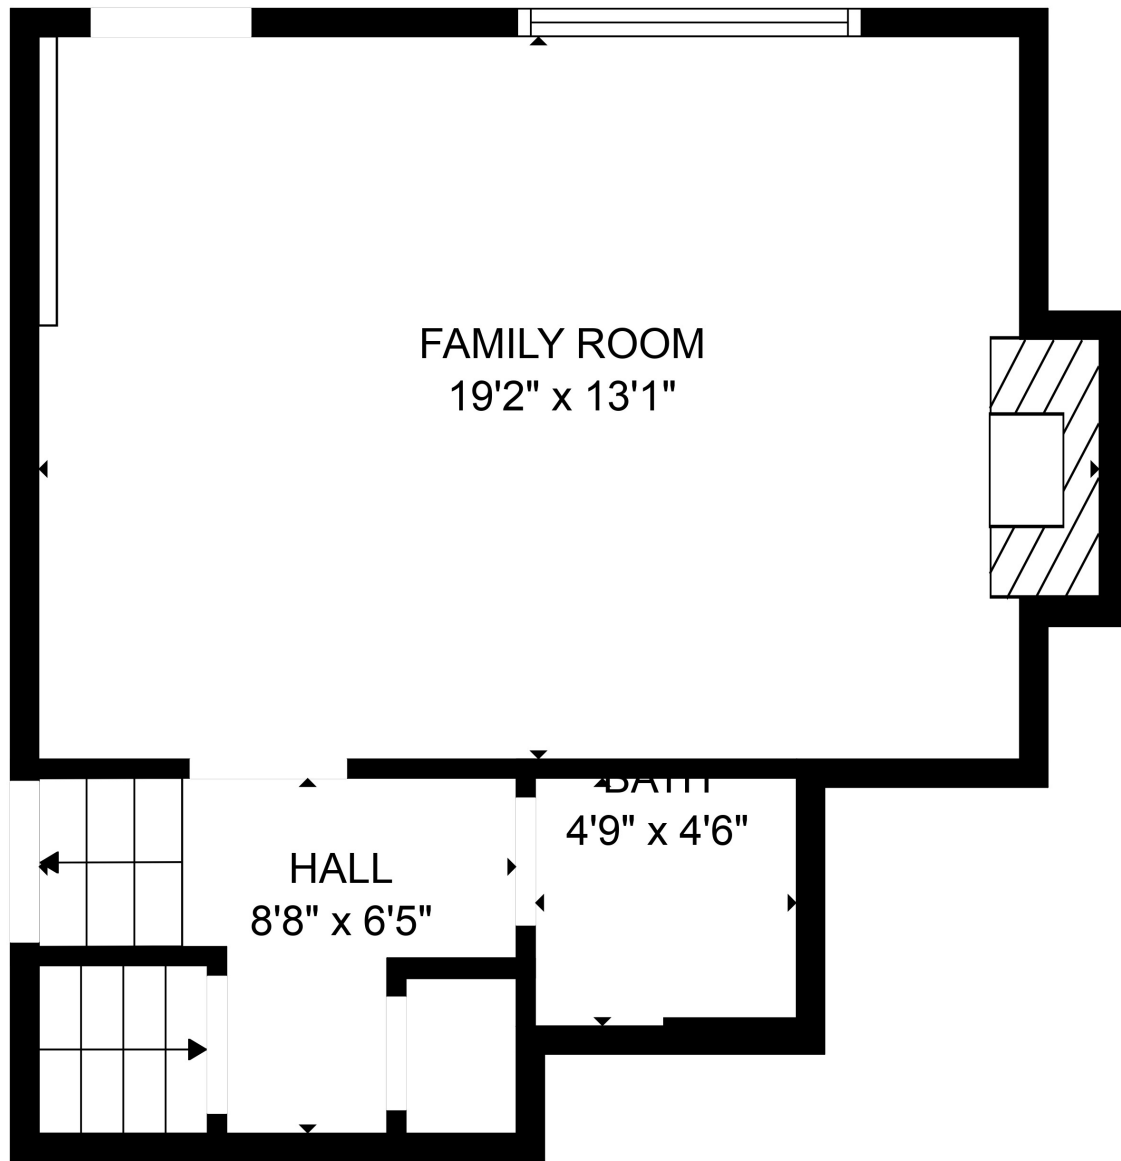

FLOOR 1

FLOOR 2

FLOOR 3

FLOOR 4

Total scanned area: 1884 sq. ft

Total scanned area: 1884 sq. ft

MEASUREMENTS ARE CALCULATED BY CUBICASA TECHNOLOGY. DEEMED HIGHLY RELIABLE BUT NOT GUARANTEED.

Total scanned area: 1884 sq. ft

MEASUREMENTS ARE CALCULATED BY CUBICASA TECHNOLOGY. DEEMED HIGHLY RELIABLE BUT NOT GUARANTEED.

Total scanned area: 1884 sq. ft

MEASUREMENTS ARE CALCULATED BY CUBICASA TECHNOLOGY. DEEMED HIGHLY RELIABLE BUT NOT GUARANTEED.

Total scanned area: 1884 sq. ft

MEASUREMENTS ARE CALCULATED BY CUBICASA TECHNOLOGY. DEEMED HIGHLY RELIABLE BUT NOT GUARANTEED.