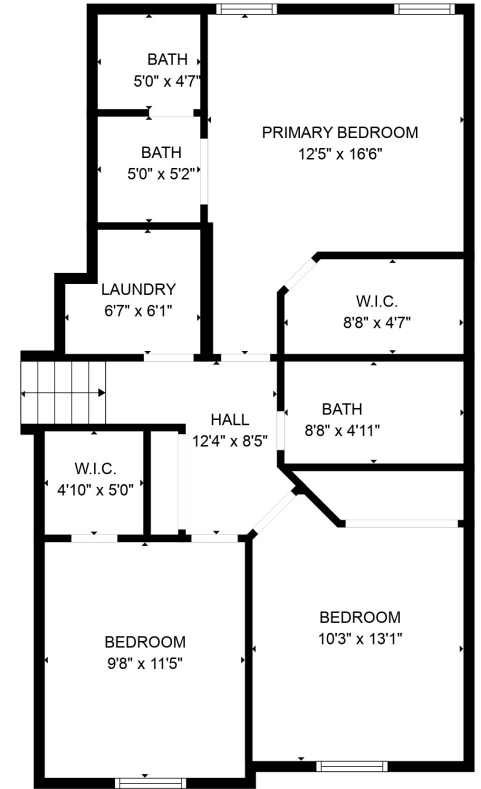

FLOOR 1

FLOOR 2

FLOOR 3

FLOOR 4

Total scanned area: 1884 sq. ft

Total scanned area: 1884 sq. ft

MEASUREMENTS ARE CALCULATED BY CUBICASA TECHNOLOGY. DEEMED HIGHLY RELIABLE BUT NOT GUARANTEED.

Total scanned area: 1884 sq. ft

MEASUREMENTS ARE CALCULATED BY CUBICASA TECHNOLOGY. DEEMED HIGHLY RELIABLE BUT NOT GUARANTEED.

Total scanned area: 1884 sq. ft

MEASUREMENTS ARE CALCULATED BY CUBICASA TECHNOLOGY. DEEMED HIGHLY RELIABLE BUT NOT GUARANTEED.

Total scanned area: 1884 sq. ft

MEASUREMENTS ARE CALCULATED BY CUBICASA TECHNOLOGY. DEEMED HIGHLY RELIABLE BUT NOT GUARANTEED.