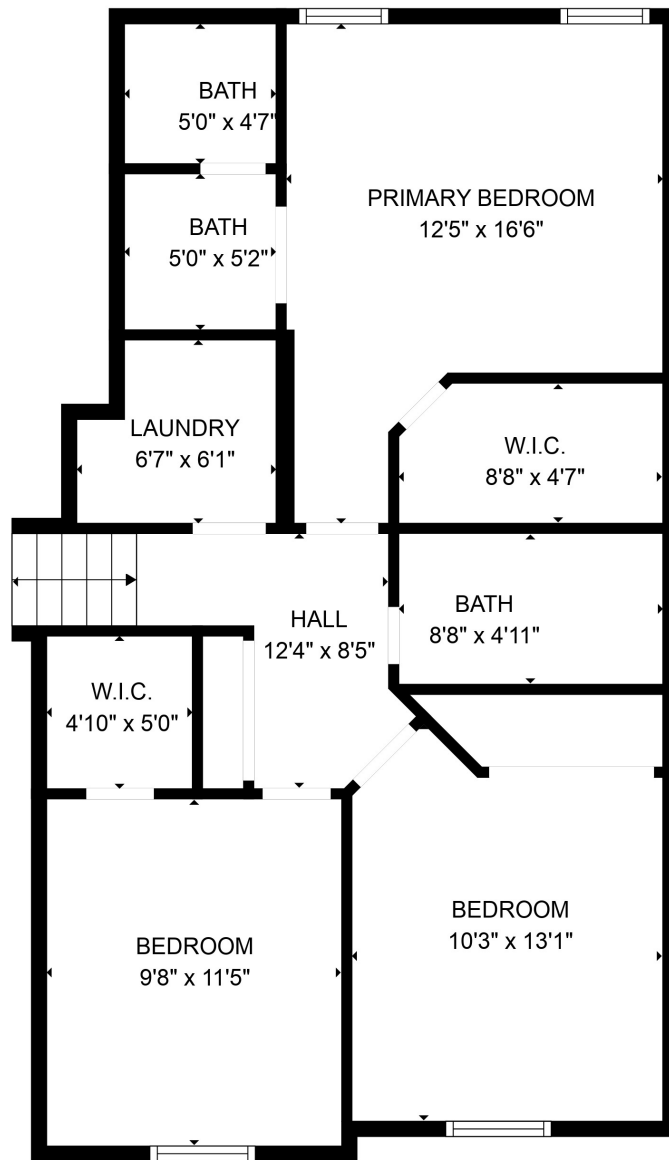

FLOOR 1

FLOOR 2

FLOOR 3

FLOOR 4

Total scanned area: 1884 sq. ft

Total scanned area: 1884 sq. ft

MEASUREMENTS ARE CALCULATED BY CUBICASA TECHNOLOGY. DEEMED HIGHLY RELIABLE BUT NOT GUARANTEED.

Total scanned area: 1884 sq. ft

MEASUREMENTS ARE CALCULATED BY CUBICASA TECHNOLOGY. DEEMED HIGHLY RELIABLE BUT NOT GUARANTEED.

Total scanned area: 1884 sq. ft

MEASUREMENTS ARE CALCULATED BY CUBICASA TECHNOLOGY. DEEMED HIGHLY RELIABLE BUT NOT GUARANTEED.

Total scanned area: 1884 sq. ft

MEASUREMENTS ARE CALCULATED BY CUBICASA TECHNOLOGY. DEEMED HIGHLY RELIABLE BUT NOT GUARANTEED.