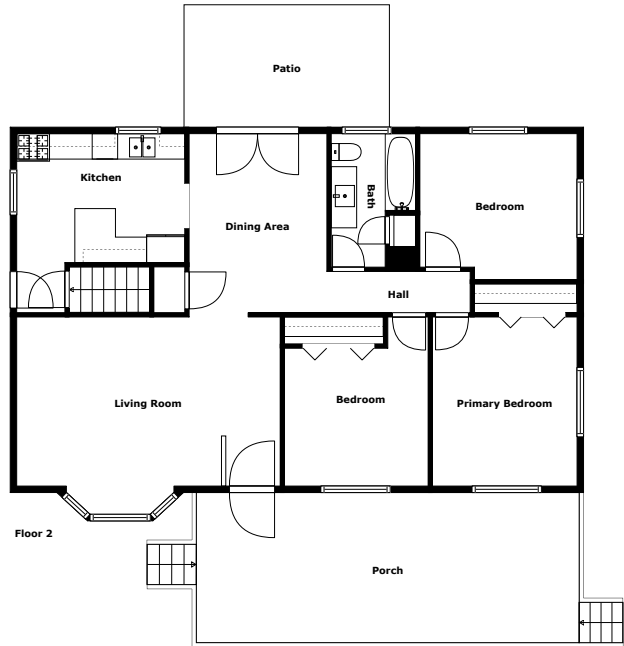

Home report

Eicher Road 451
Pittsburgh

Highlights

1 Kitchen

2 Living room

3 Bedroom

2 Bath

18 Doors

A Silver Fox Limousine, 1.5 mi

Floor plan

Floor 1

Floor 2

Measurements Are Calculated By Cubicasa Technology. Deemed Highly Reliable But Not Guaranteed.

Appendix 1: Data sheet

Garage - 1	Bath - 2	Utility - 1
Utility - Laundry - 1	LivingRoom - 2	LivingRoom - Family - 1
Bedroom - 3	Bedroom - Master - 1	Kitchen - 1
Hall - 1	Dining - 1	Dining - Open - 1
Outdoor - 2	Outdoor - Patio - 1	Outdoor - Porch - 1