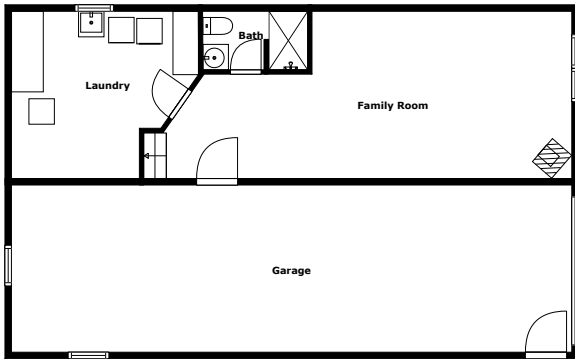

A Silver Fox Limousine, 1.5 mi

Floor plan

Floor 1

Floor 2

Measurements Are Calculated By Cubicasa Technology. Deemed Highly Reliable But Not Guaranteed.

Appendix 1: Data sheet

Garage - 1	Bath - 2	Utility - 1
Utility - Laundry - 1	LivingRoom - 2	LivingRoom - Family - 1
Bedroom - 3	Bedroom - Master - 1	Kitchen - 1
Hall - 1	Dining - 1	Dining - Open - 1
Outdoor - 2	Outdoor - Patio - 1	Outdoor - Porch - 1