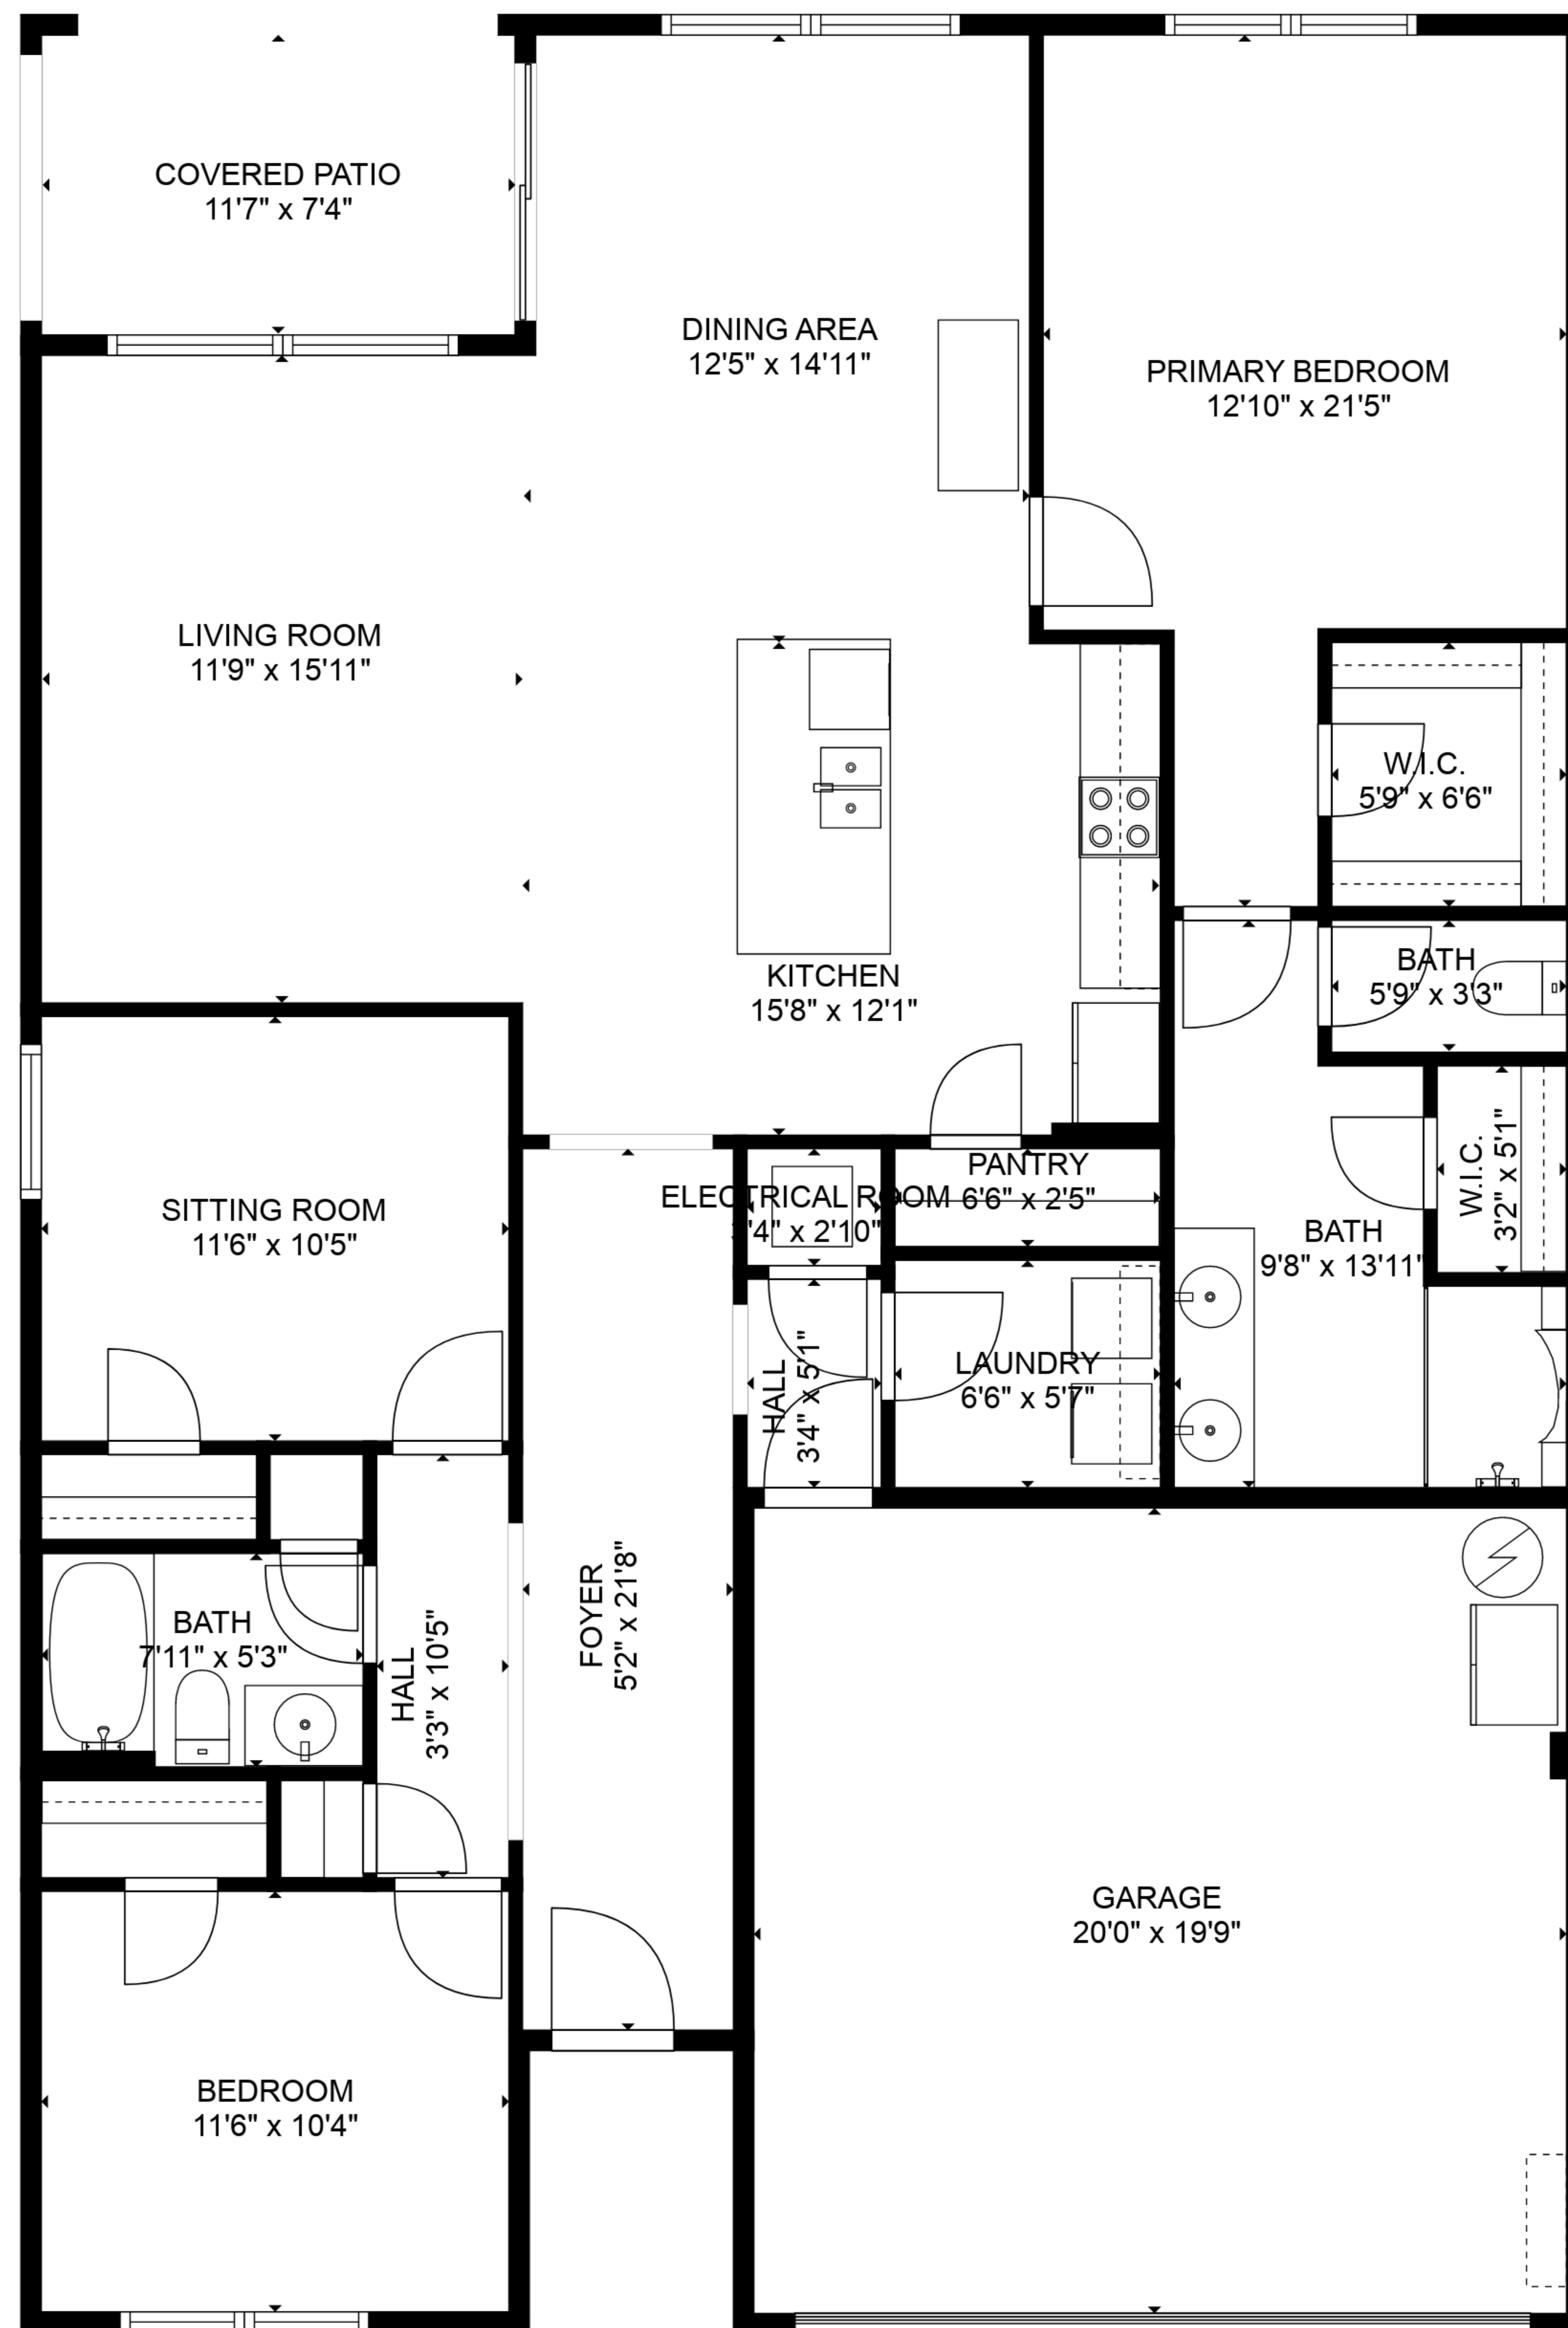

TOTAL: 1540 sq. ft

FLOOR 1: 1540 sq. ft

EXCLUDED AREAS: GARAGE: 394 sq. ft, COVERED PATIO: 86 sq. ft, ELECTRICAL ROOM: 9 sq. ft

FLOOR PLAN CREATED BY CUBICASA APP. MEASUREMENTS DEEMED HIGHLY RELIABLE BUT NOT GUARANTEED.