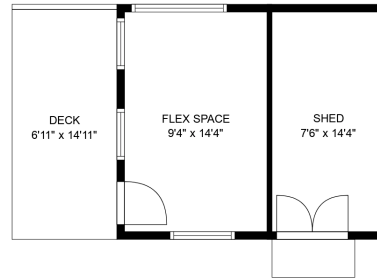

CENTURY 21.

Creekside Realty Ltd.

42207 Corona Ave

Estimated Area:

Floor 1: 1337 sq. ft

Flex Space: 144 sq. ft

Total: 1481 sq. ft

 SPOTLIGHT MEDIA