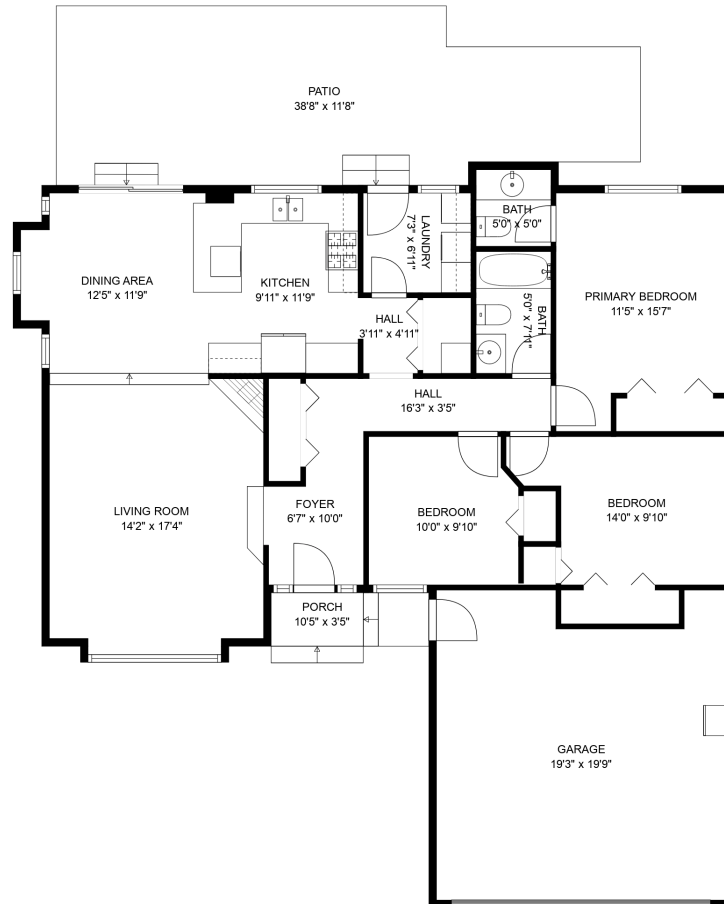

CENTURY 21.

Creekside Realty Ltd.

42207 Corona Ave

Estimated Area:

Floor 1: 1337 sq. ft

Flex Space: 144 sq. ft

Total: 1481 sq. ft

 SPOTLIGHT MEDIA