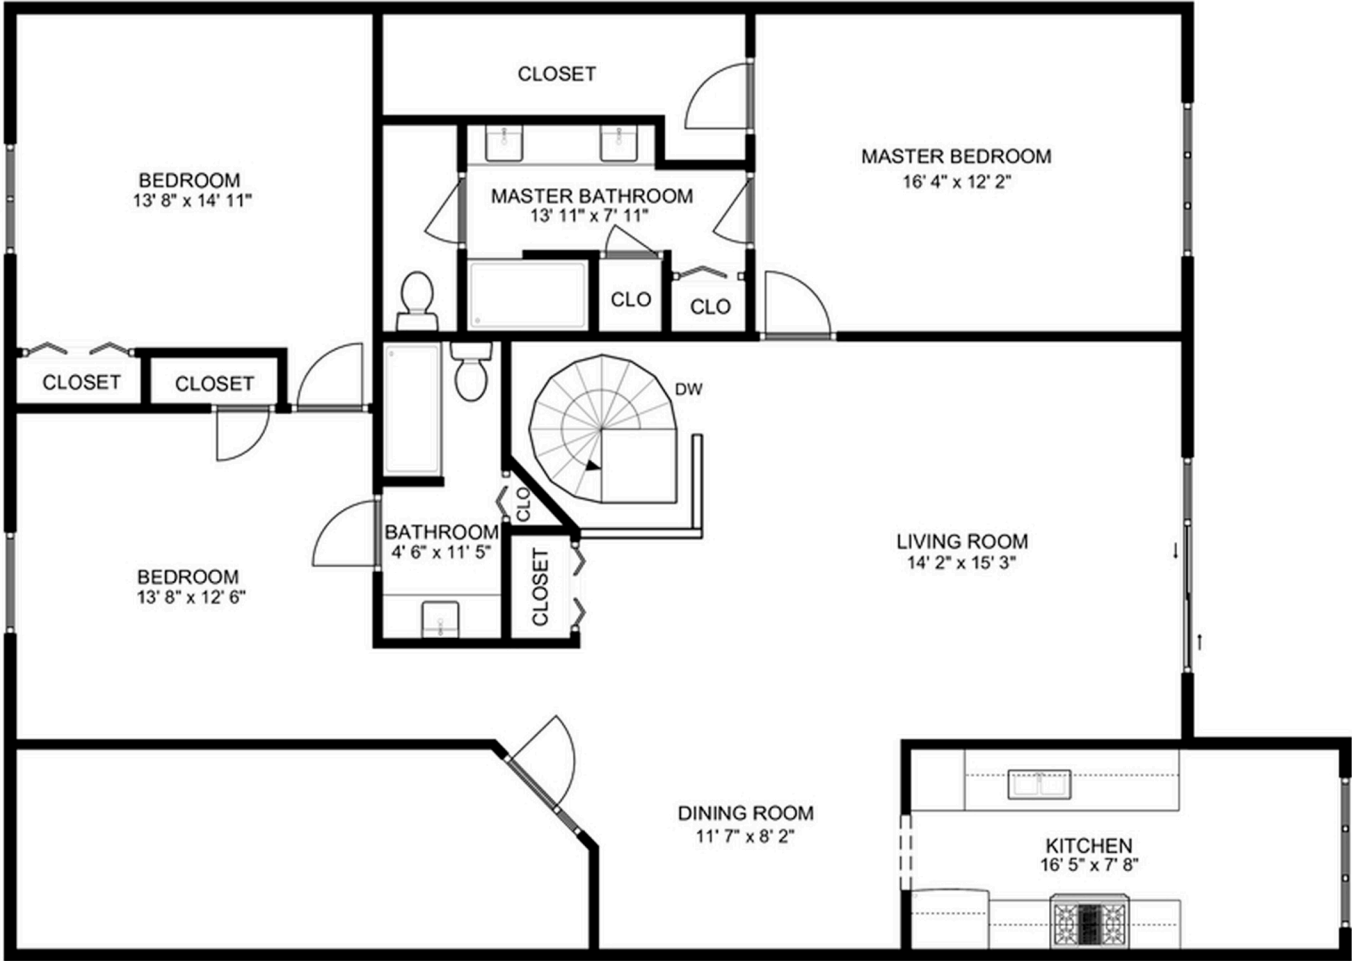

3136 Huntington Woods Dr, Springfield, IL, 62704

**SECOND FLOOR**

GROSS INTERNAL AREA:  
FIRST FLOOR: 974 sqf, SECOND FLOOR: 1,647 sqf  
TOTAL: 2,621 sqf

The information contained here, has been obtained through sources deemed reliable but cannot be guaranteed as to its accuracy. Any information of special interest should be obtained through independent verification.