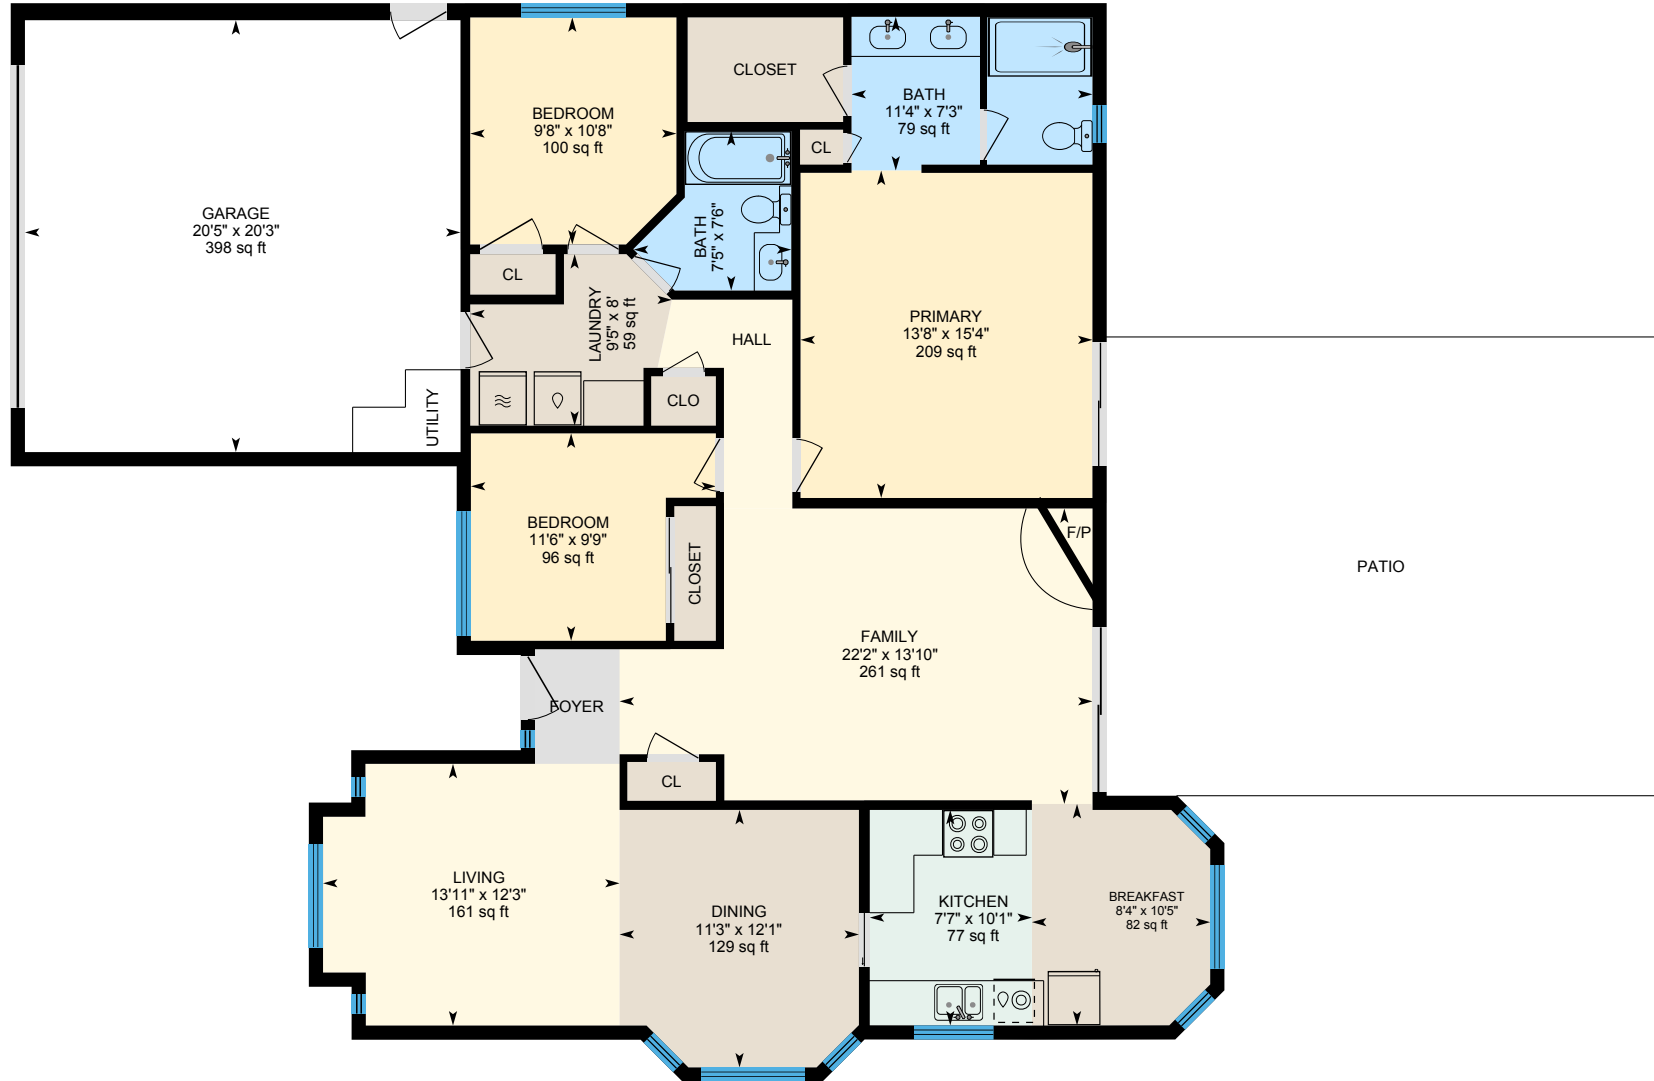

# 15457 Lottie Way, Lathrop, CA

Main Floor Finished Area 1624.04 sq ft  
Unfinished Area 436.69 sq ft

PREPARED: 2023/07/08

White regions are excluded from total floor area in iGUIDE floor plans. All room dimensions and floor areas must be considered approximate and are subject to independent verification.