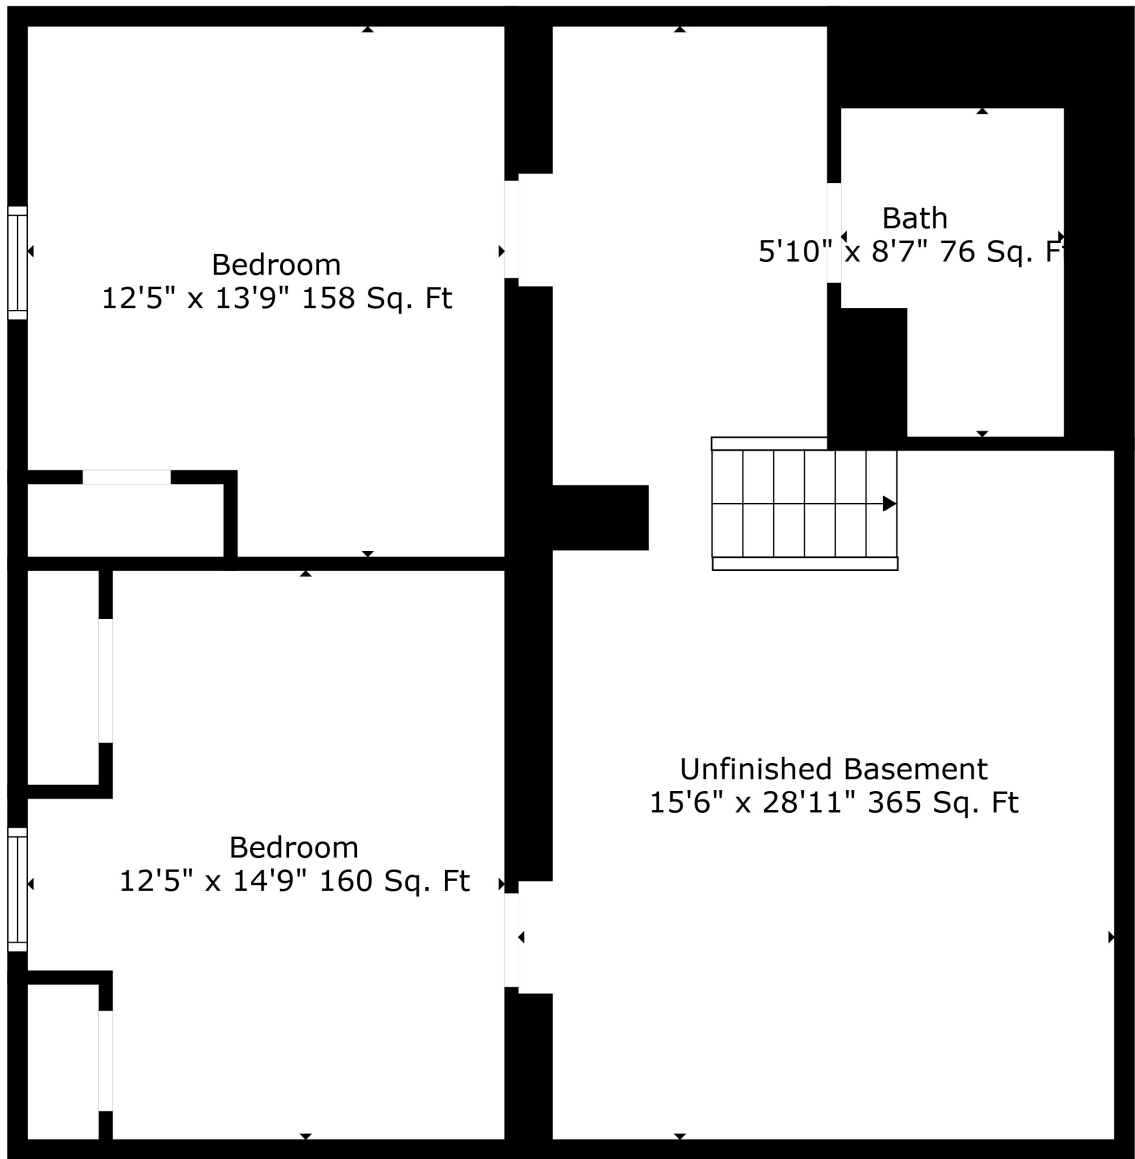

Floor 1

Floor 2

Total scanned area: 1795 sq. ft

Total scanned area: 1795 sq. ft

Measurements Are Calculated By Cubicasa Technology. Deemed Highly Reliable But Not Guaranteed.

Total scanned area: 1795 sq. ft