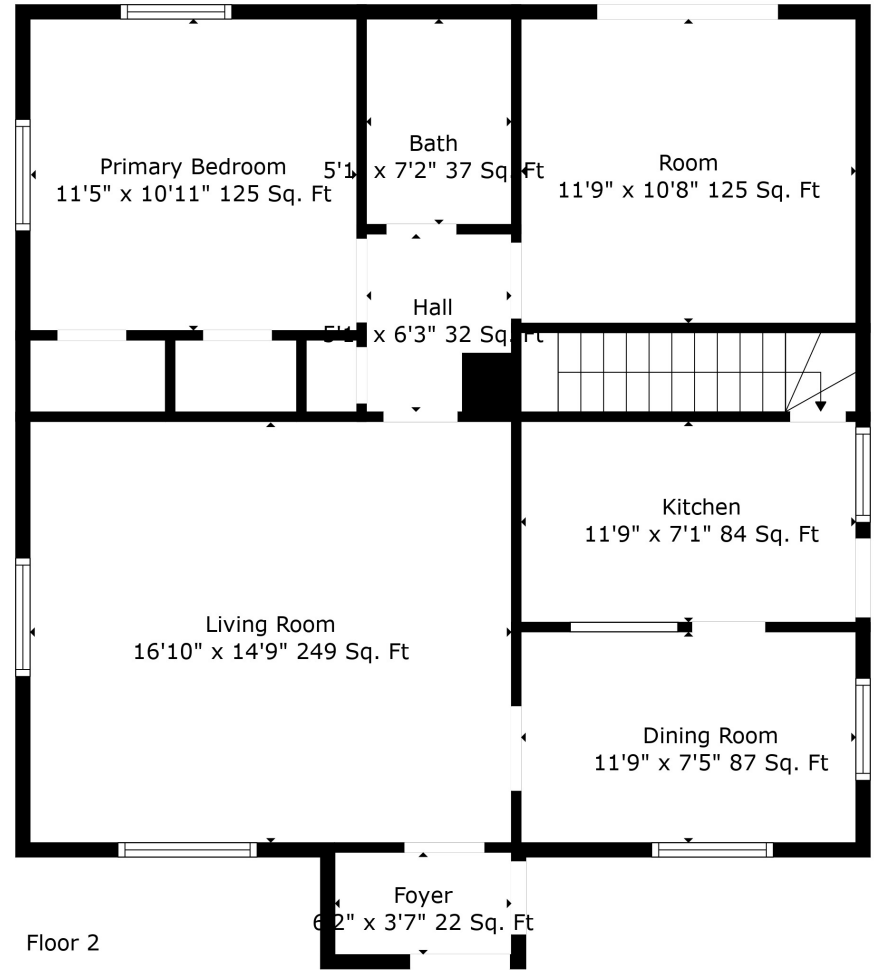

Floor 1

Floor 2

Total scanned area: 1795 sq. ft

Total scanned area: 1795 sq. ft

Measurements Are Calculated By Cubicasa Technology. Deemed Highly Reliable But Not Guaranteed.

Total scanned area: 1795 sq. ft