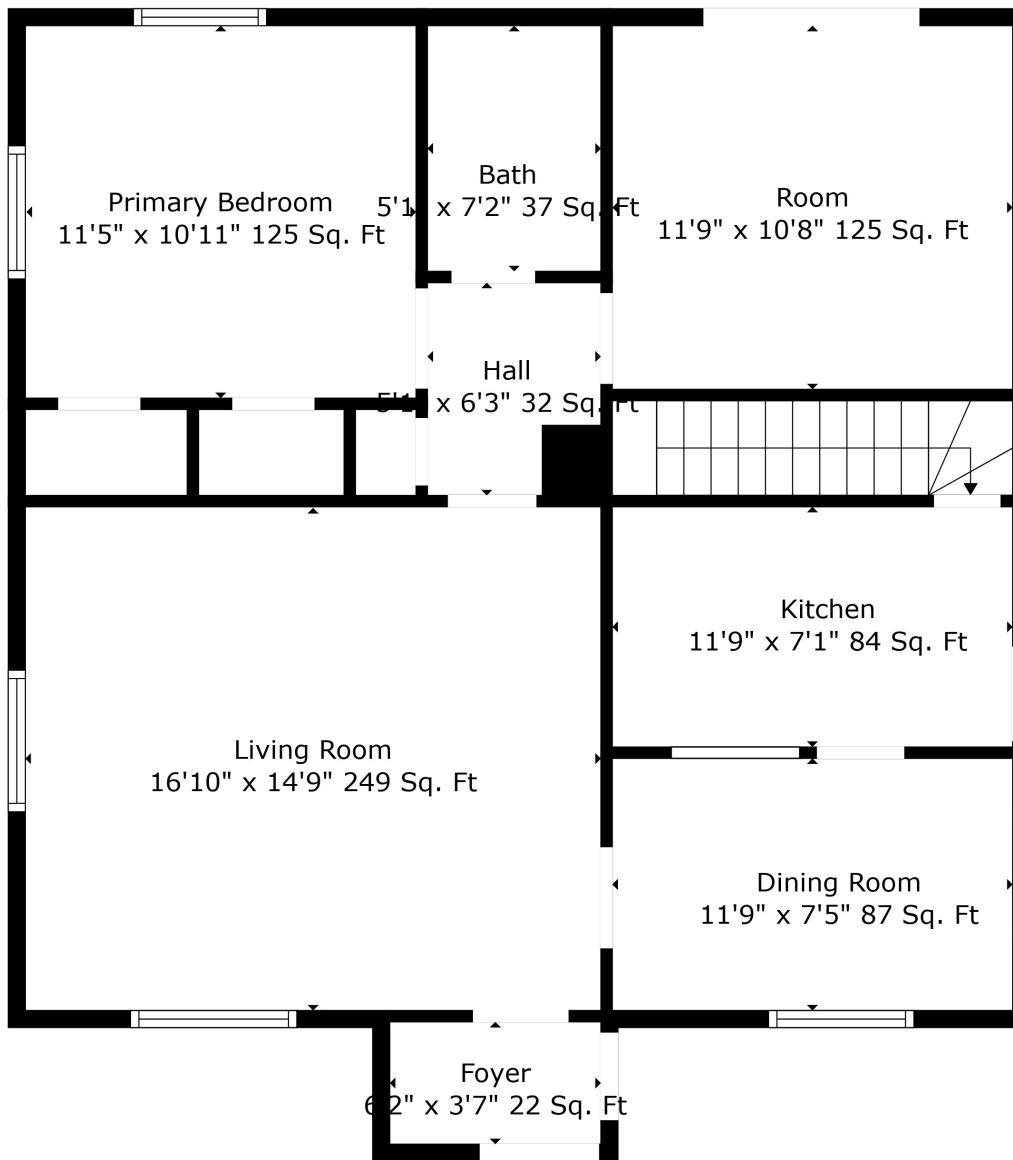

Floor 1

Floor 2

Total scanned area: 1795 sq. ft

Total scanned area: 1795 sq. ft

Measurements Are Calculated By Cubicasa Technology. Deemed Highly Reliable But Not Guaranteed.

Total scanned area: 1795 sq. ft