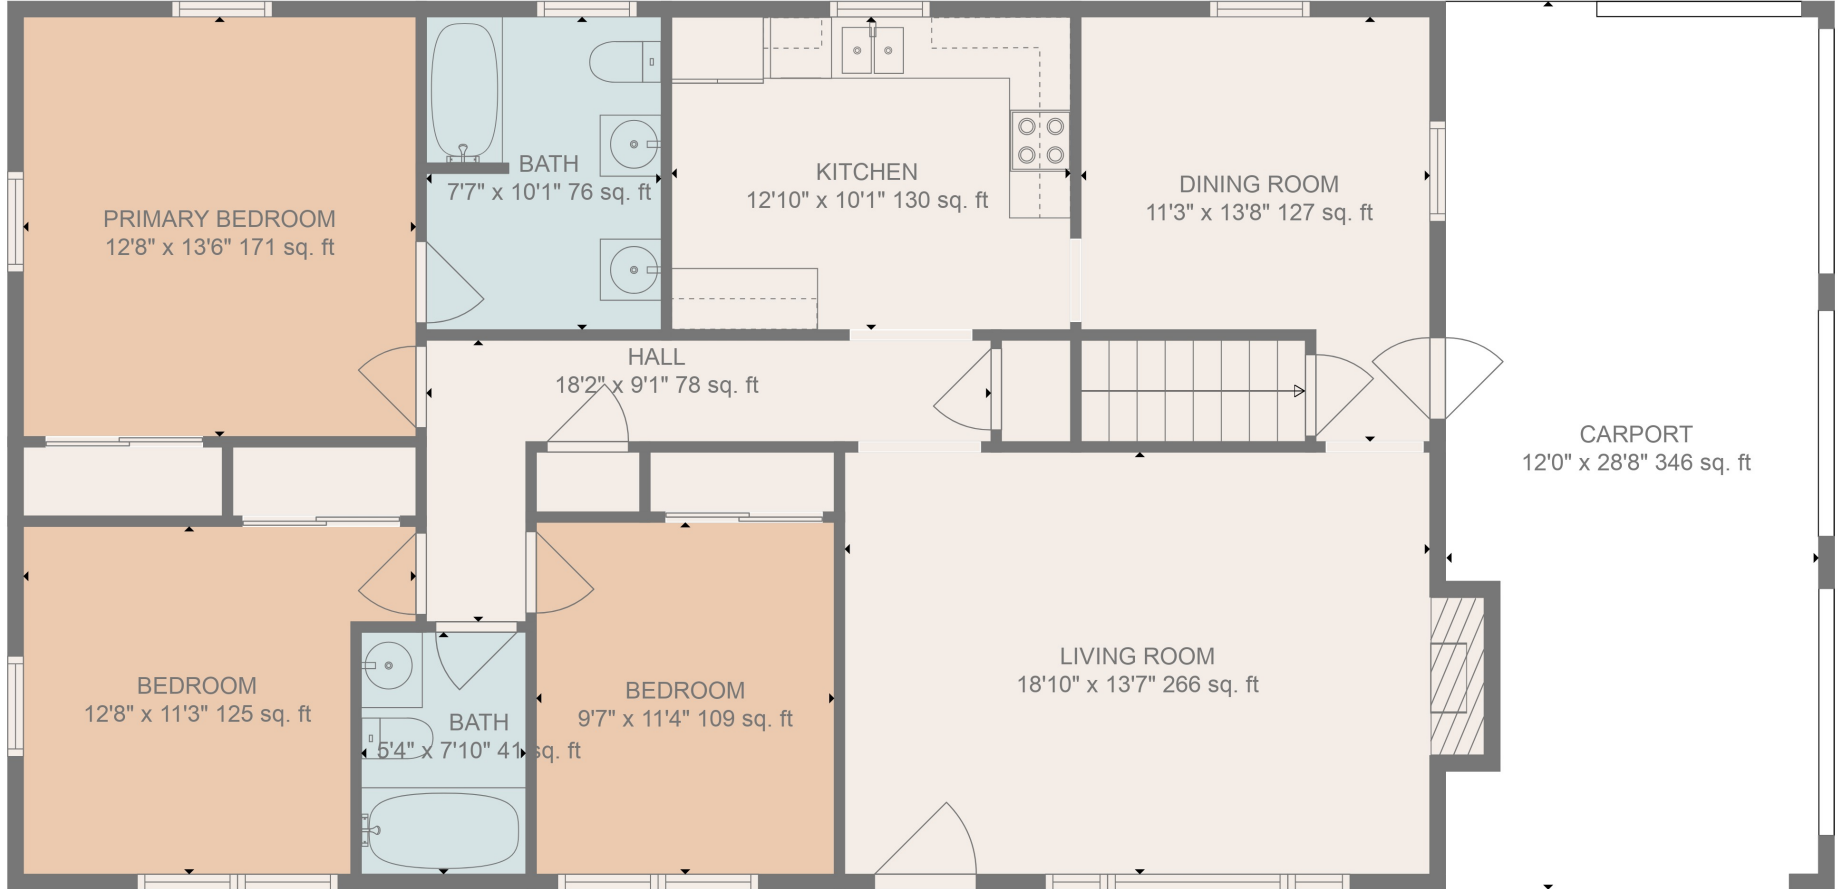

FLOOR 2

FLOOR 1

Total scanned area: 3026 sq. ft

SIZES AND DIMENSIONS ARE APPROXIMATE, ACTUAL MAY VARY.

Total scanned area: 3026 sq. ft

SIZES AND DIMENSIONS ARE APPROXIMATE, ACTUAL MAY VARY.

BASEMENT
45'4" x 27'8" 1263 sq. ft

Total scanned area: 3026 sq. ft

SIZES AND DIMENSIONS ARE APPROXIMATE, ACTUAL MAY VARY.