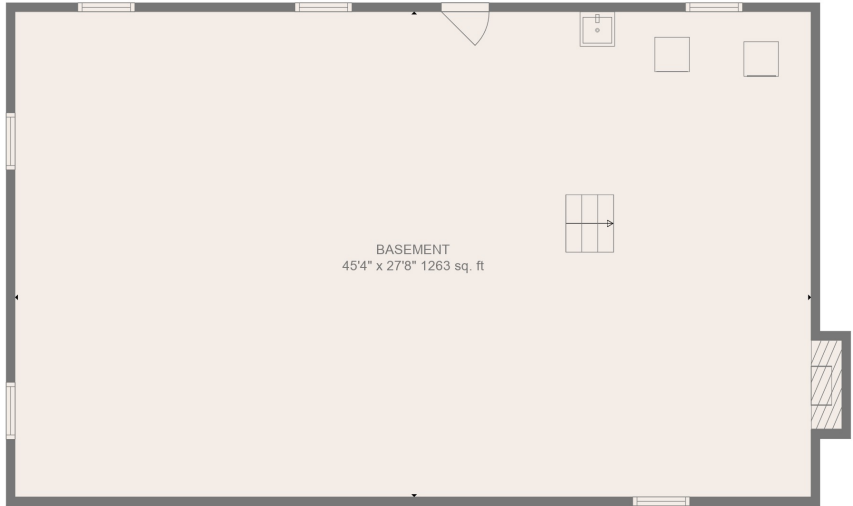

FLOOR 2

FLOOR 1

Total scanned area: 3026 sq. ft

SIZES AND DIMENSIONS ARE APPROXIMATE, ACTUAL MAY VARY.

Total scanned area: 3026 sq. ft

SIZES AND DIMENSIONS ARE APPROXIMATE, ACTUAL MAY VARY.

BASEMENT
45'4" x 27'8" 1263 sq. ft

Total scanned area: 3026 sq. ft

SIZES AND DIMENSIONS ARE APPROXIMATE, ACTUAL MAY VARY.