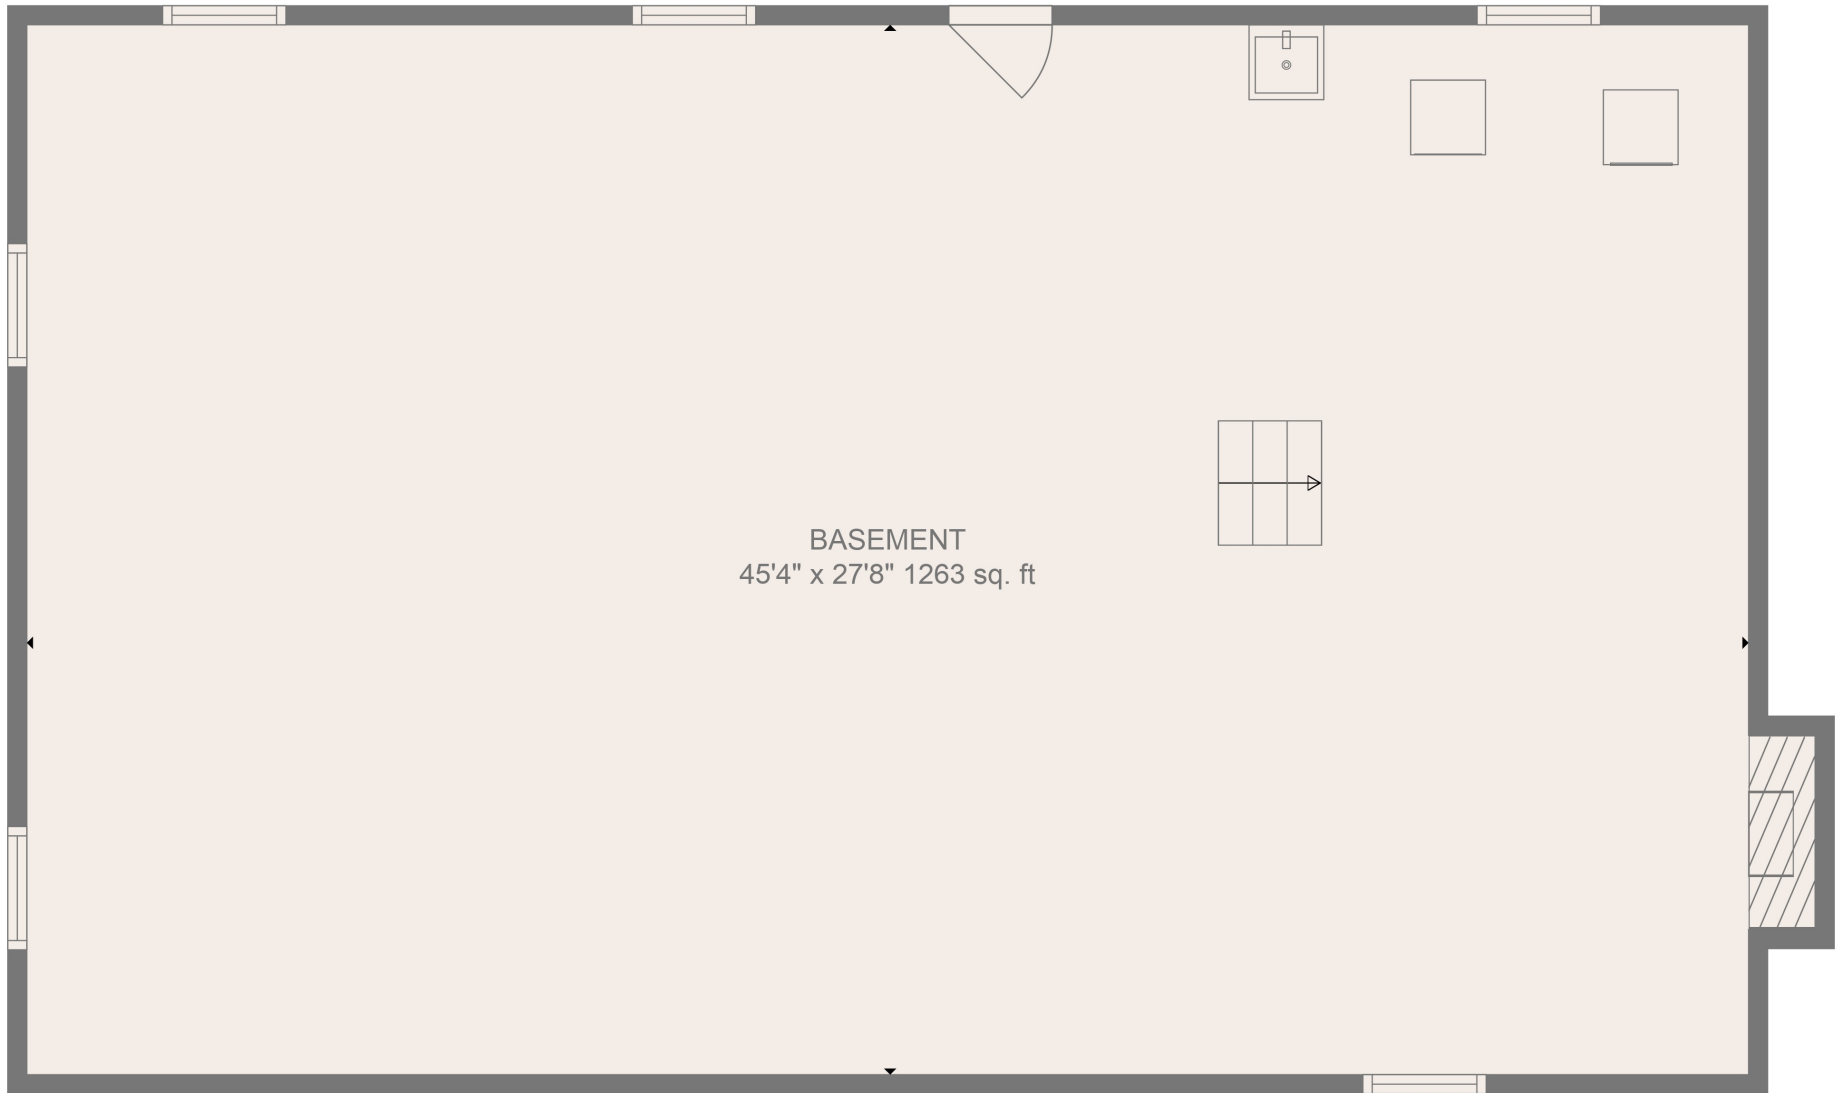

FLOOR 2

FLOOR 1

Total scanned area: 3026 sq. ft

SIZES AND DIMENSIONS ARE APPROXIMATE, ACTUAL MAY VARY.

Total scanned area: 3026 sq. ft

SIZES AND DIMENSIONS ARE APPROXIMATE, ACTUAL MAY VARY.

BASEMENT
45'4" x 27'8" 1263 sq. ft

Total scanned area: 3026 sq. ft

SIZES AND DIMENSIONS ARE APPROXIMATE, ACTUAL MAY VARY.