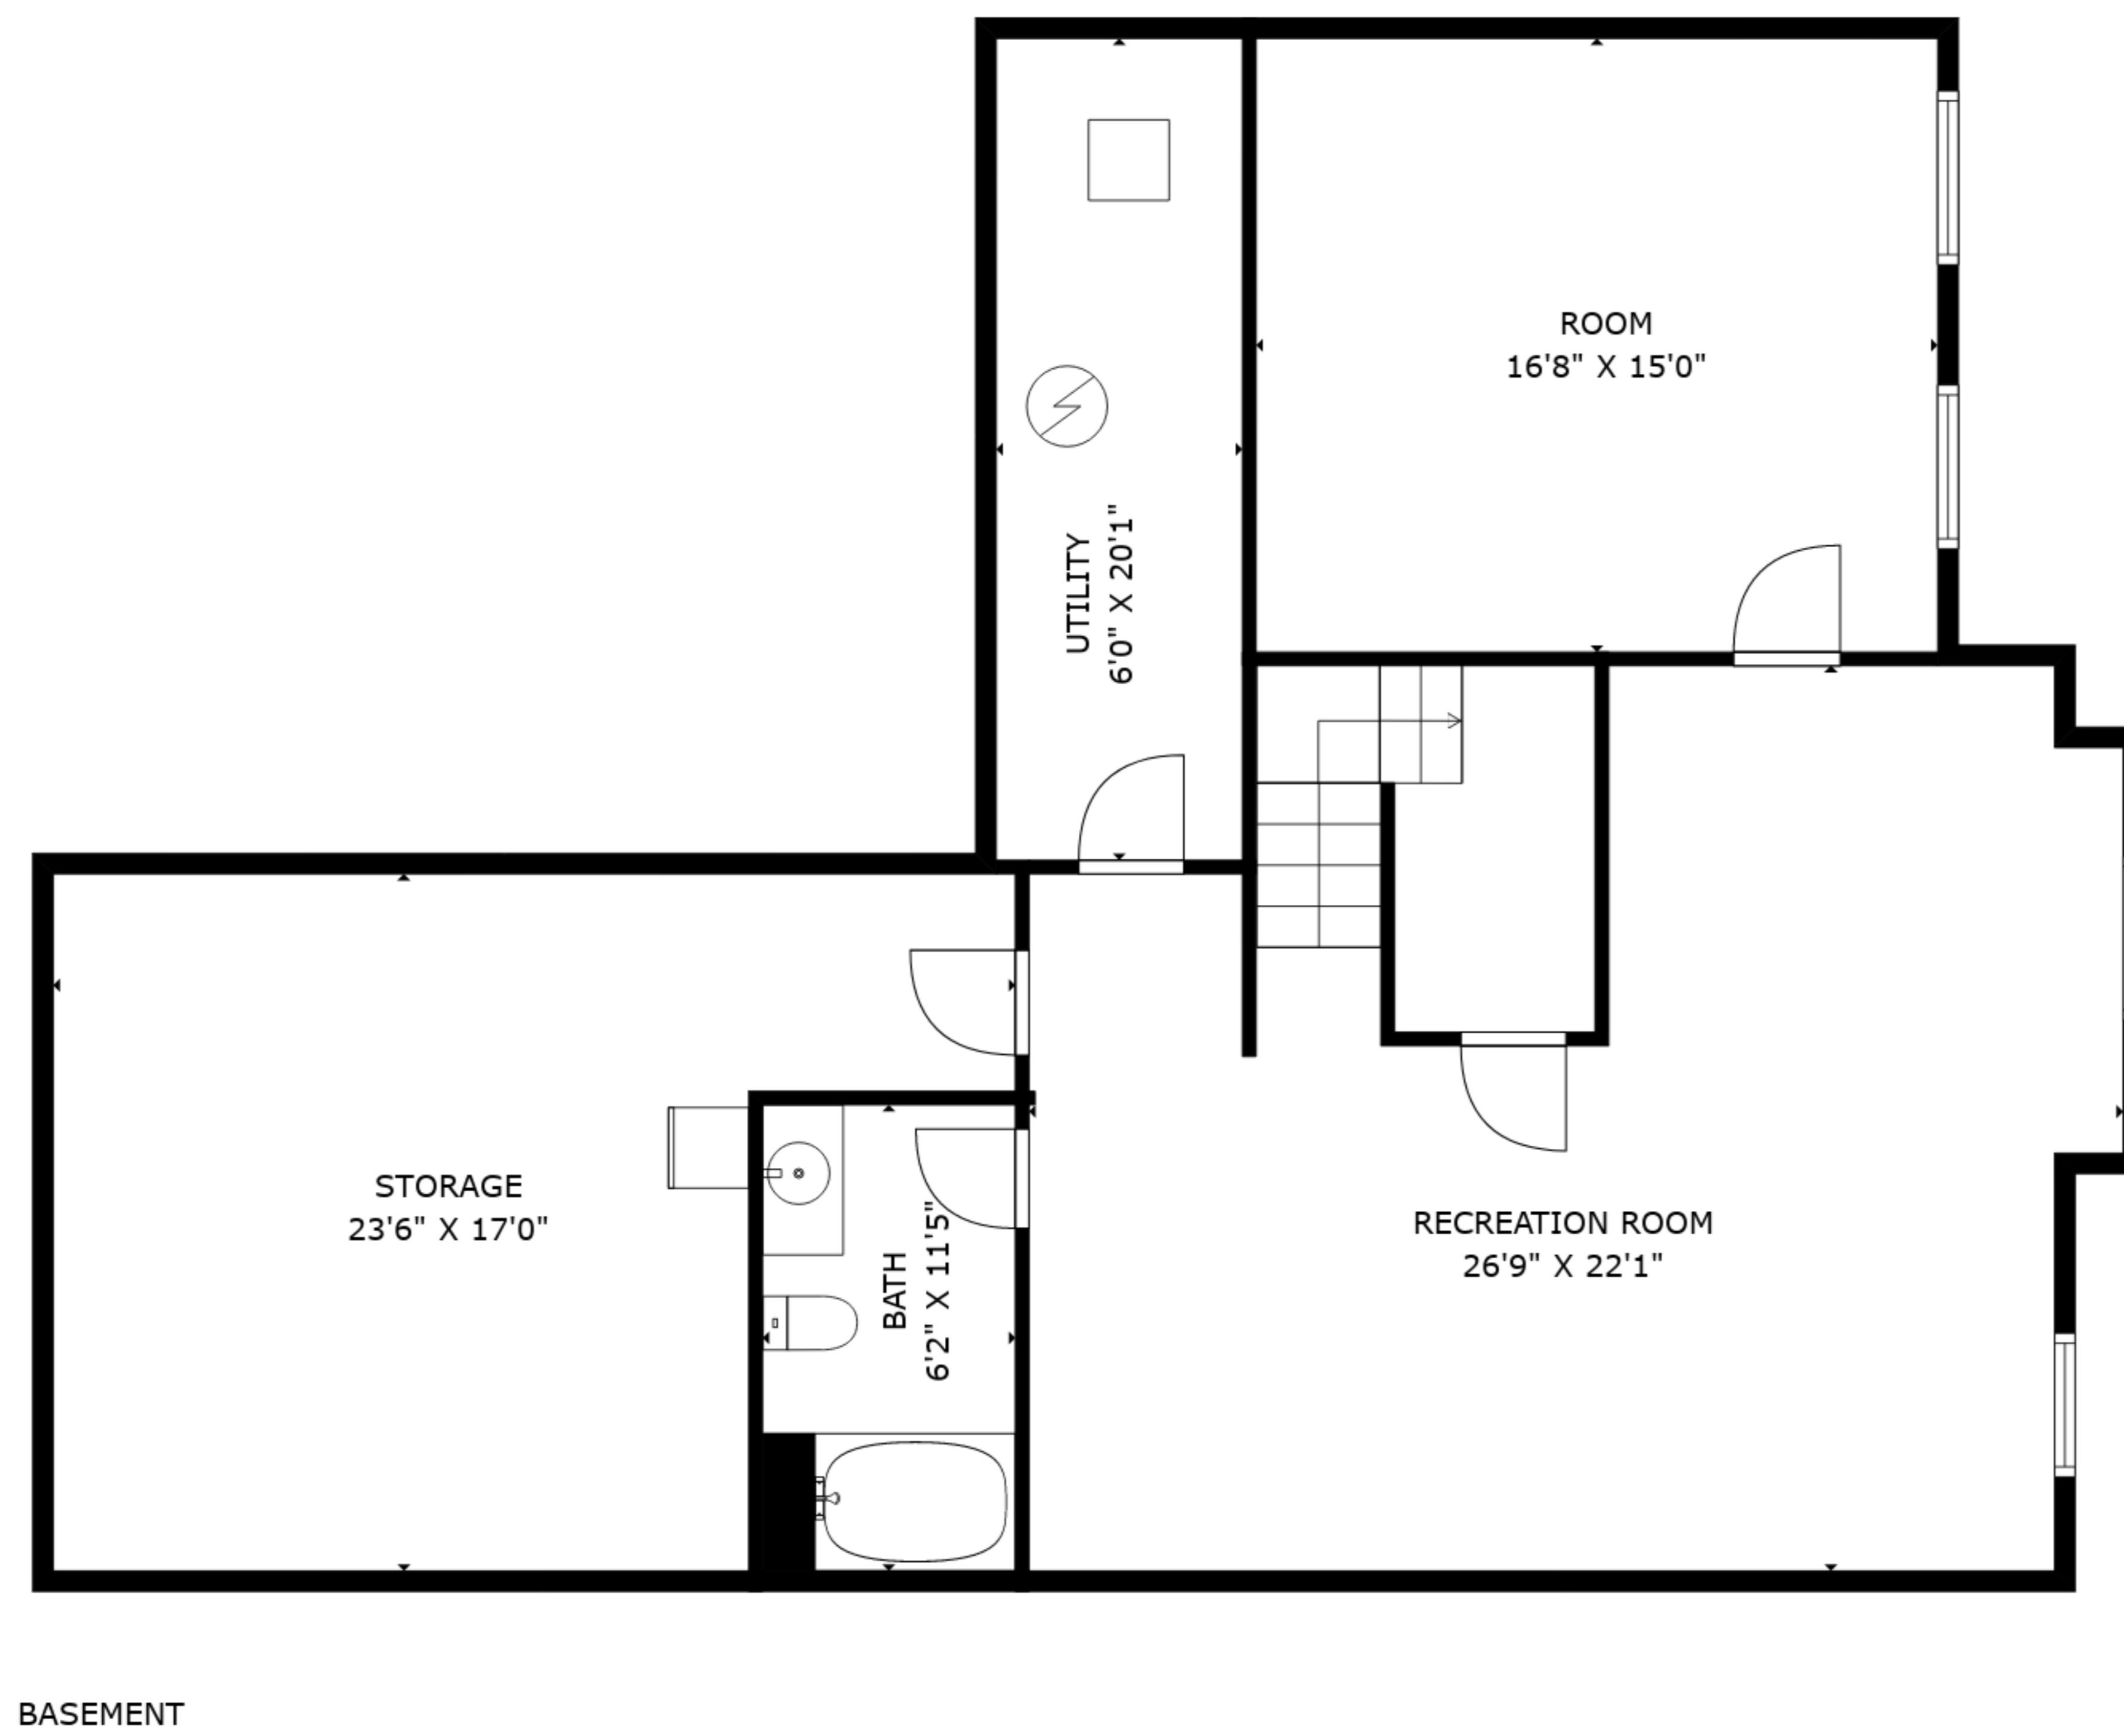

TOTAL: 3692 sq. ft
 BELOW GROUND: 888 sq. ft, FLOOR 1: 1336 sq. ft, FLOOR 2: 1468 sq. ft
 EXCLUDED AREAS: STORAGE: 324 sq. ft, UTILITY: 121 sq. ft, GARAGE: 448 sq. ft,
 PORCH: 71 sq. ft, PATIO: 149 sq. ft, OPEN TO BELOW: 58 sq. ft
 WALLS: 249 sq. ft

Measurements Are Deemed Highly Reliable But Not Guaranteed

TOTAL: 3692 sq. ft
 BELOW GROUND: 888 sq. ft, FLOOR 1: 1336 sq. ft, FLOOR 2: 1468 sq. ft
 EXCLUDED AREAS: STORAGE: 324 sq. ft, UTILITY: 121 sq. ft, GARAGE: 448 sq. ft,
 PORCH: 71 sq. ft, PATIO: 149 sq. ft, OPEN TO BELOW: 58 sq. ft
 WALLS: 249 sq. ft