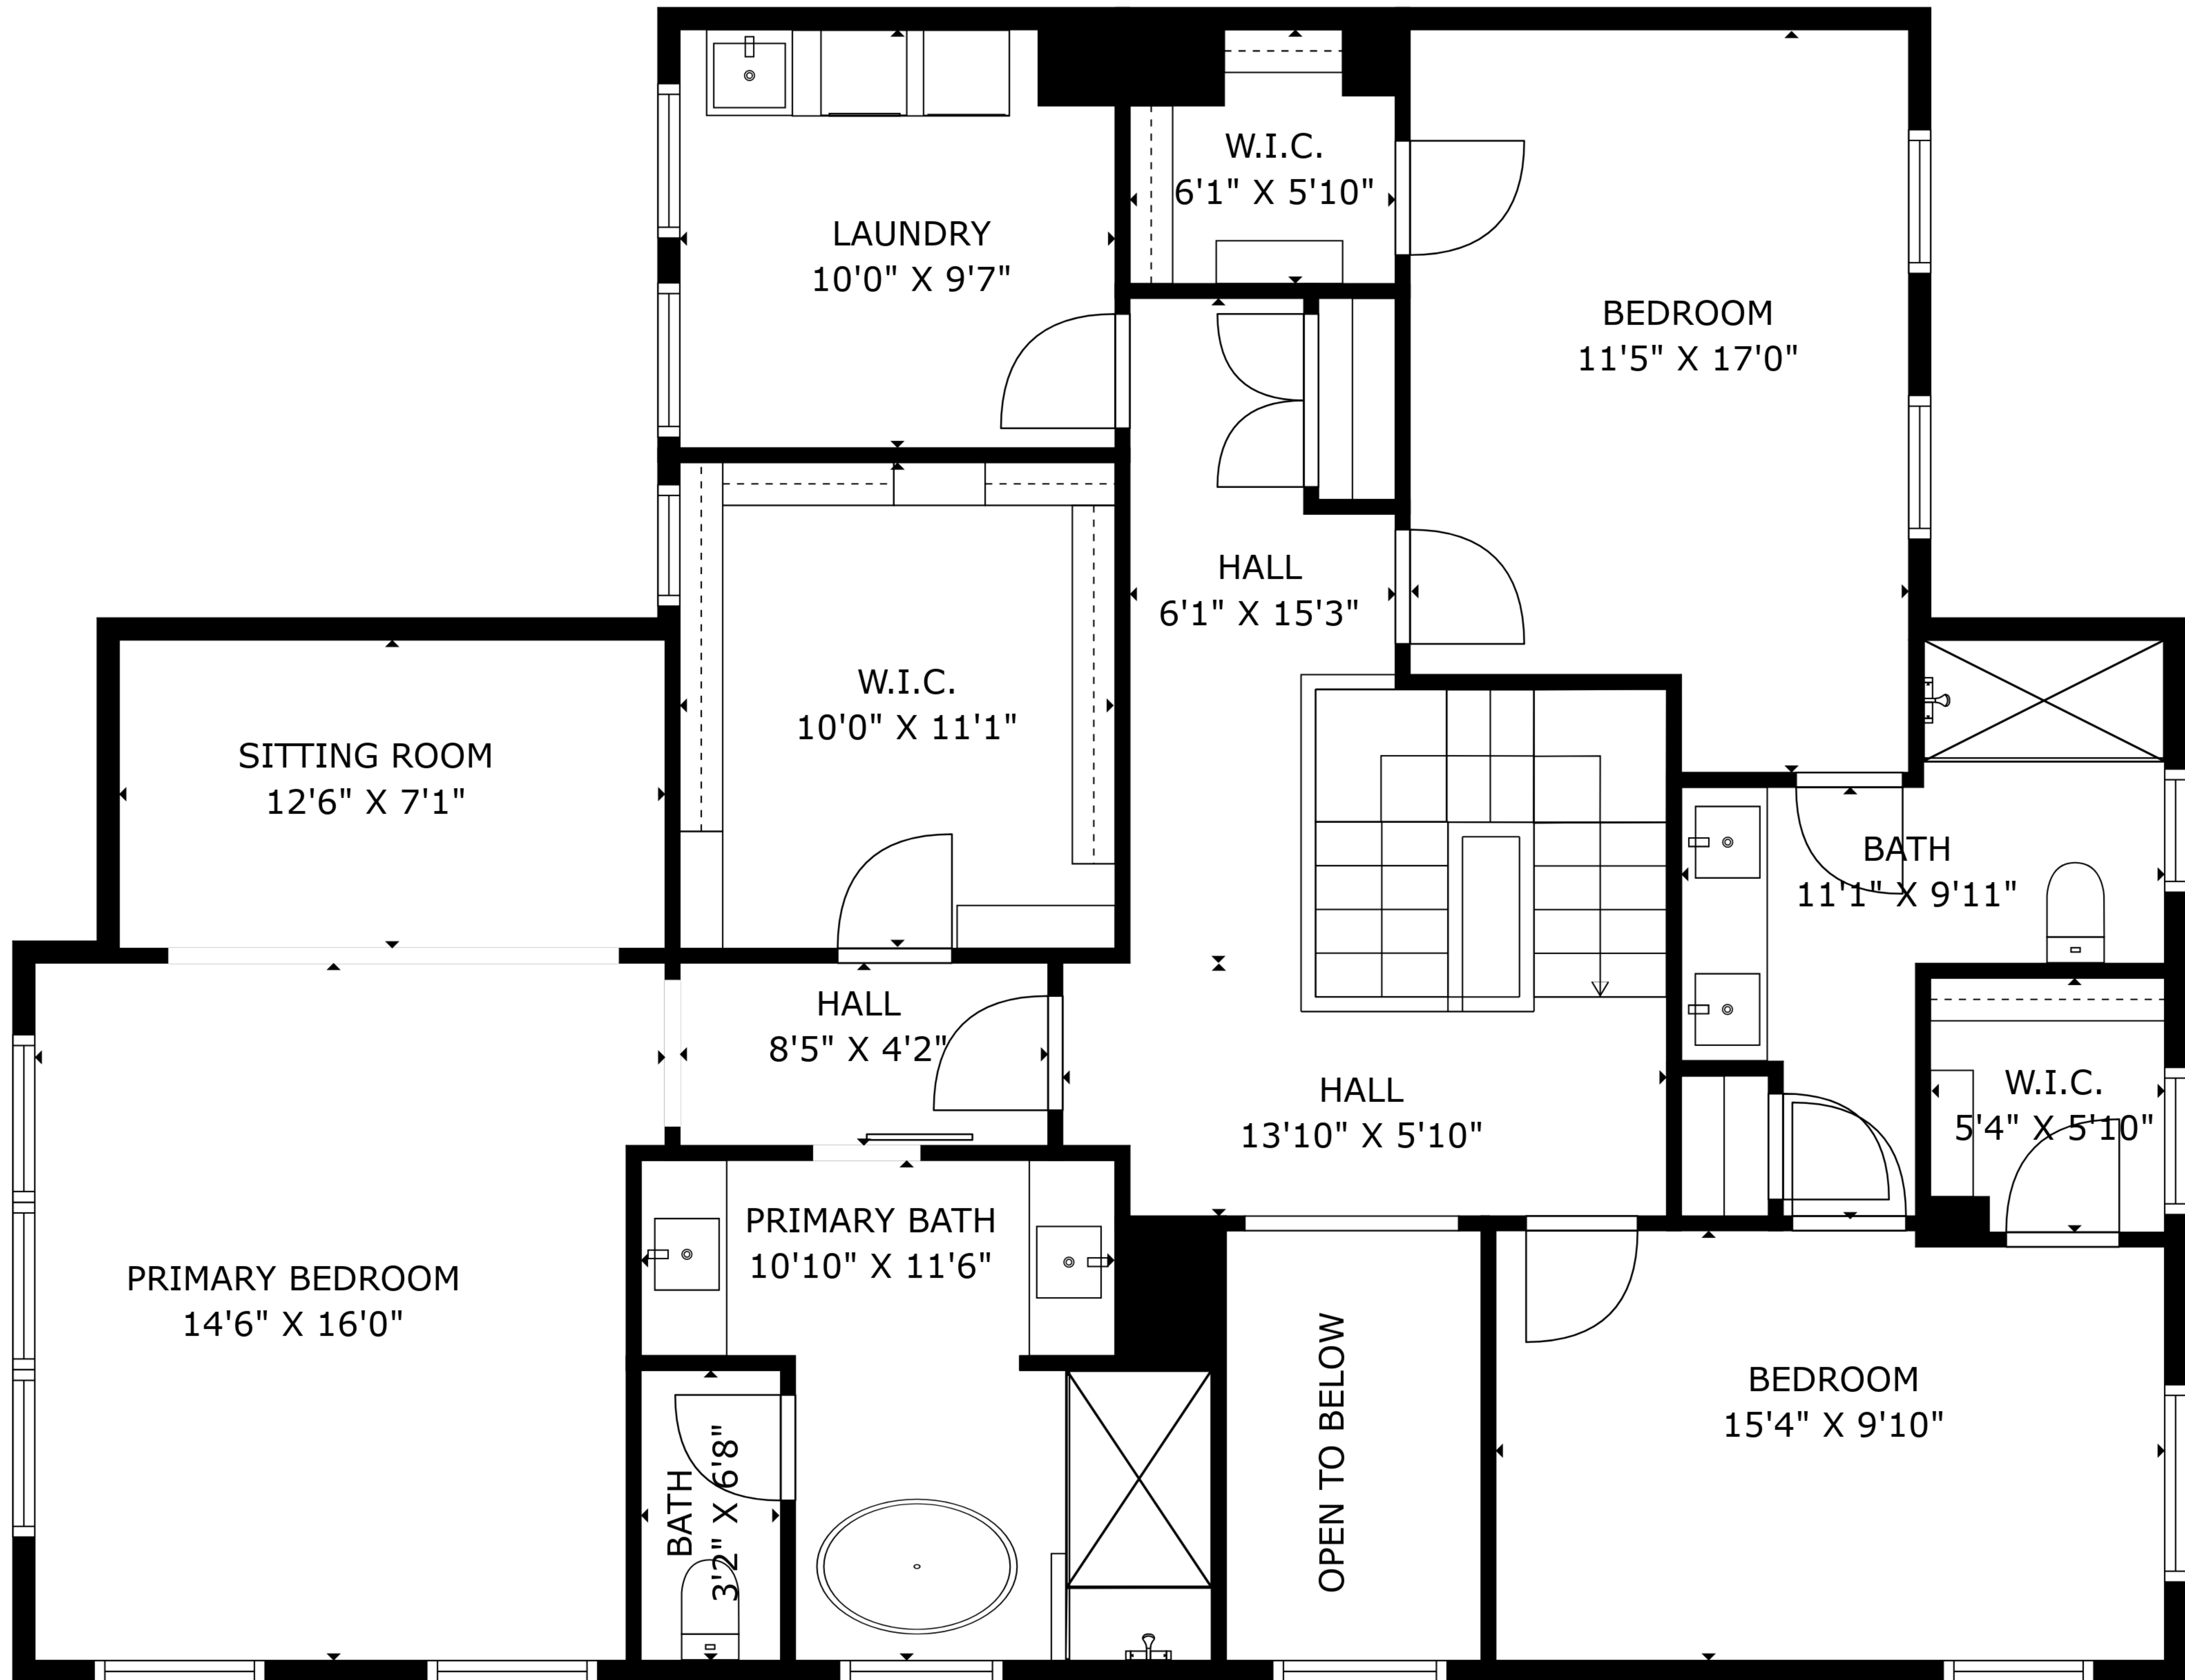

TOTAL: 3692 sq. ft
 BELOW GROUND: 888 sq. ft, FLOOR 1: 1336 sq. ft, FLOOR 2: 1468 sq. ft
 EXCLUDED AREAS: STORAGE: 324 sq. ft, UTILITY: 121 sq. ft, GARAGE: 448 sq. ft,
 PORCH: 71 sq. ft, PATIO: 149 sq. ft, OPEN TO BELOW: 58 sq. ft
 WALLS: 249 sq. ft

Measurements Are Deemed Highly Reliable But Not Guaranteed

TOTAL: 3692 sq. ft
 BELOW GROUND: 888 sq. ft, FLOOR 1: 1336 sq. ft, FLOOR 2: 1468 sq. ft
 EXCLUDED AREAS: STORAGE: 324 sq. ft, UTILITY: 121 sq. ft, GARAGE: 448 sq. ft,
 PORCH: 71 sq. ft, PATIO: 149 sq. ft, OPEN TO BELOW: 58 sq. ft
 WALLS: 249 sq. ft