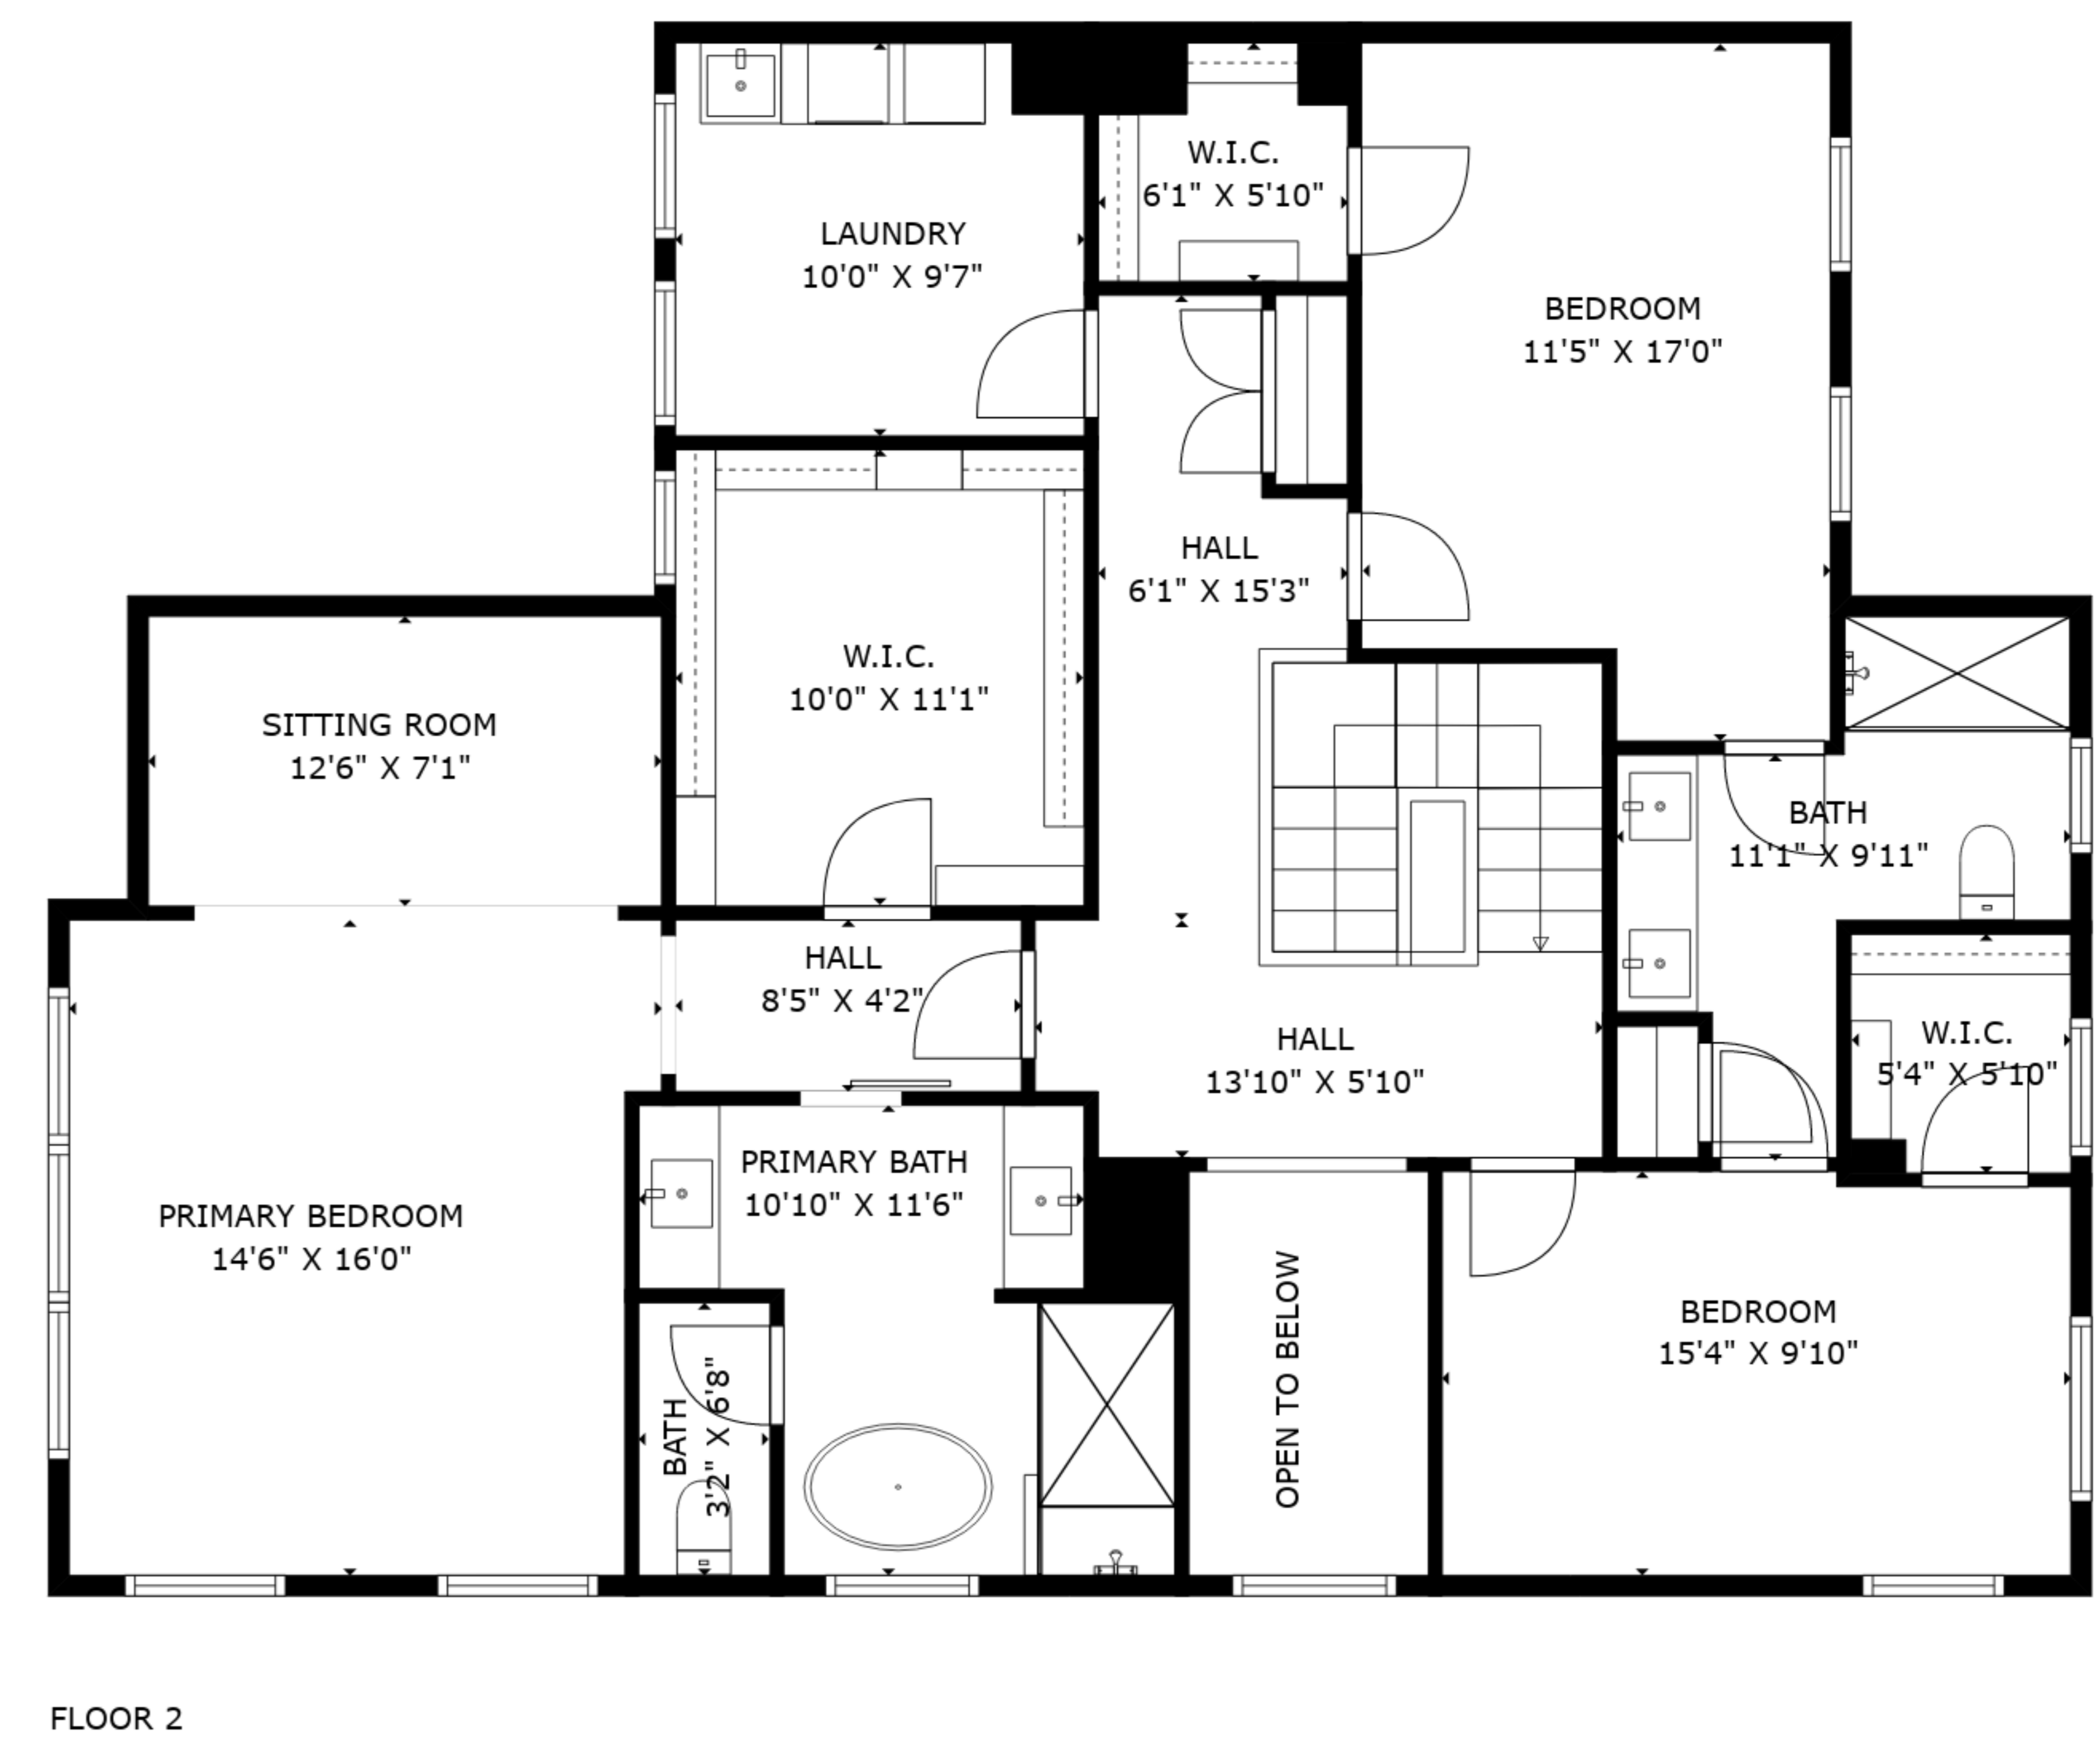

TOTAL: 3692 sq. ft
 BELOW GROUND: 888 sq. ft, FLOOR 1: 1336 sq. ft, FLOOR 2: 1468 sq. ft
 EXCLUDED AREAS: STORAGE: 324 sq. ft, UTILITY: 121 sq. ft, GARAGE: 448 sq. ft,
 PORCH: 71 sq. ft, PATIO: 149 sq. ft, OPEN TO BELOW: 58 sq. ft
 WALLS: 249 sq. ft

Measurements Are Deemed Highly Reliable But Not Guaranteed

TOTAL: 3692 sq. ft
 BELOW GROUND: 888 sq. ft, FLOOR 1: 1336 sq. ft, FLOOR 2: 1468 sq. ft
 EXCLUDED AREAS: STORAGE: 324 sq. ft, UTILITY: 121 sq. ft, GARAGE: 448 sq. ft,
 PORCH: 71 sq. ft, PATIO: 149 sq. ft, OPEN TO BELOW: 58 sq. ft
 WALLS: 249 sq. ft