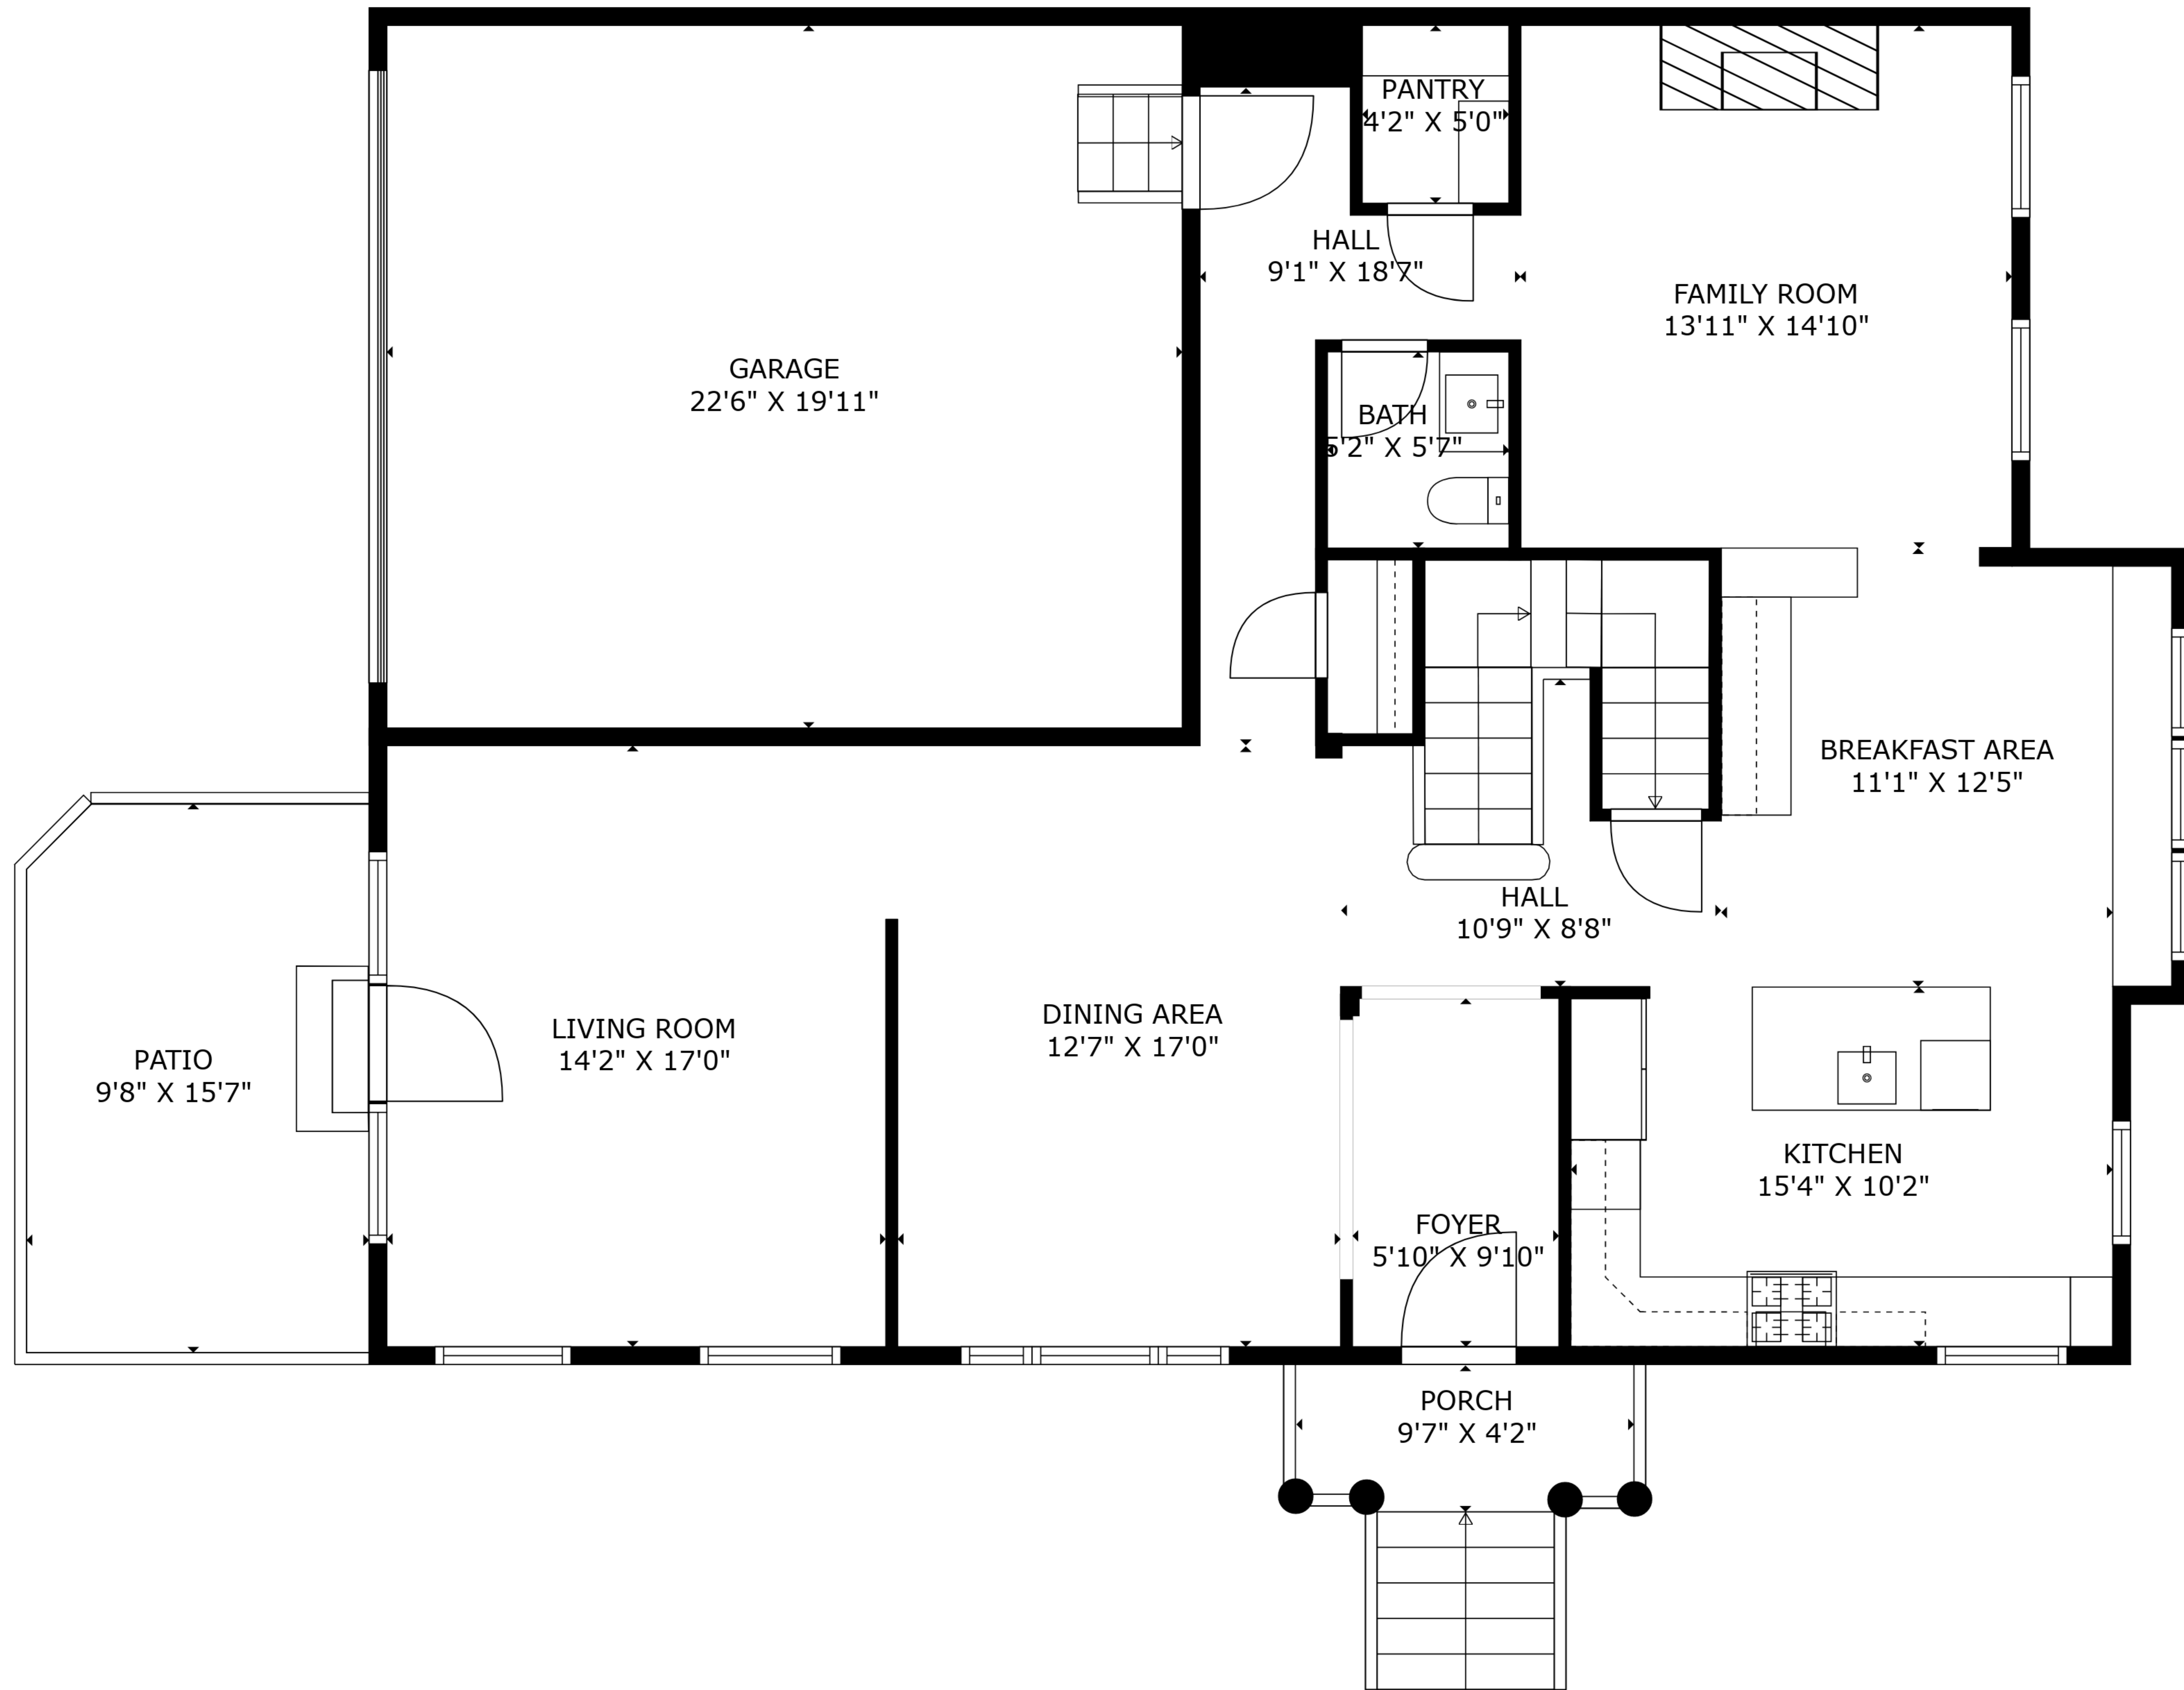

TOTAL: 3692 sq. ft
 BELOW GROUND: 888 sq. ft, FLOOR 1: 1336 sq. ft, FLOOR 2: 1468 sq. ft
 EXCLUDED AREAS: STORAGE: 324 sq. ft, UTILITY: 121 sq. ft, GARAGE: 448 sq. ft,
 PORCH: 71 sq. ft, PATIO: 149 sq. ft, OPEN TO BELOW: 58 sq. ft
 WALLS: 249 sq. ft

Measurements Are Deemed Highly Reliable But Not Guaranteed

TOTAL: 3692 sq. ft
 BELOW GROUND: 888 sq. ft, FLOOR 1: 1336 sq. ft, FLOOR 2: 1468 sq. ft
 EXCLUDED AREAS: STORAGE: 324 sq. ft, UTILITY: 121 sq. ft, GARAGE: 448 sq. ft,
 PORCH: 71 sq. ft, PATIO: 149 sq. ft, OPEN TO BELOW: 58 sq. ft
 WALLS: 249 sq. ft