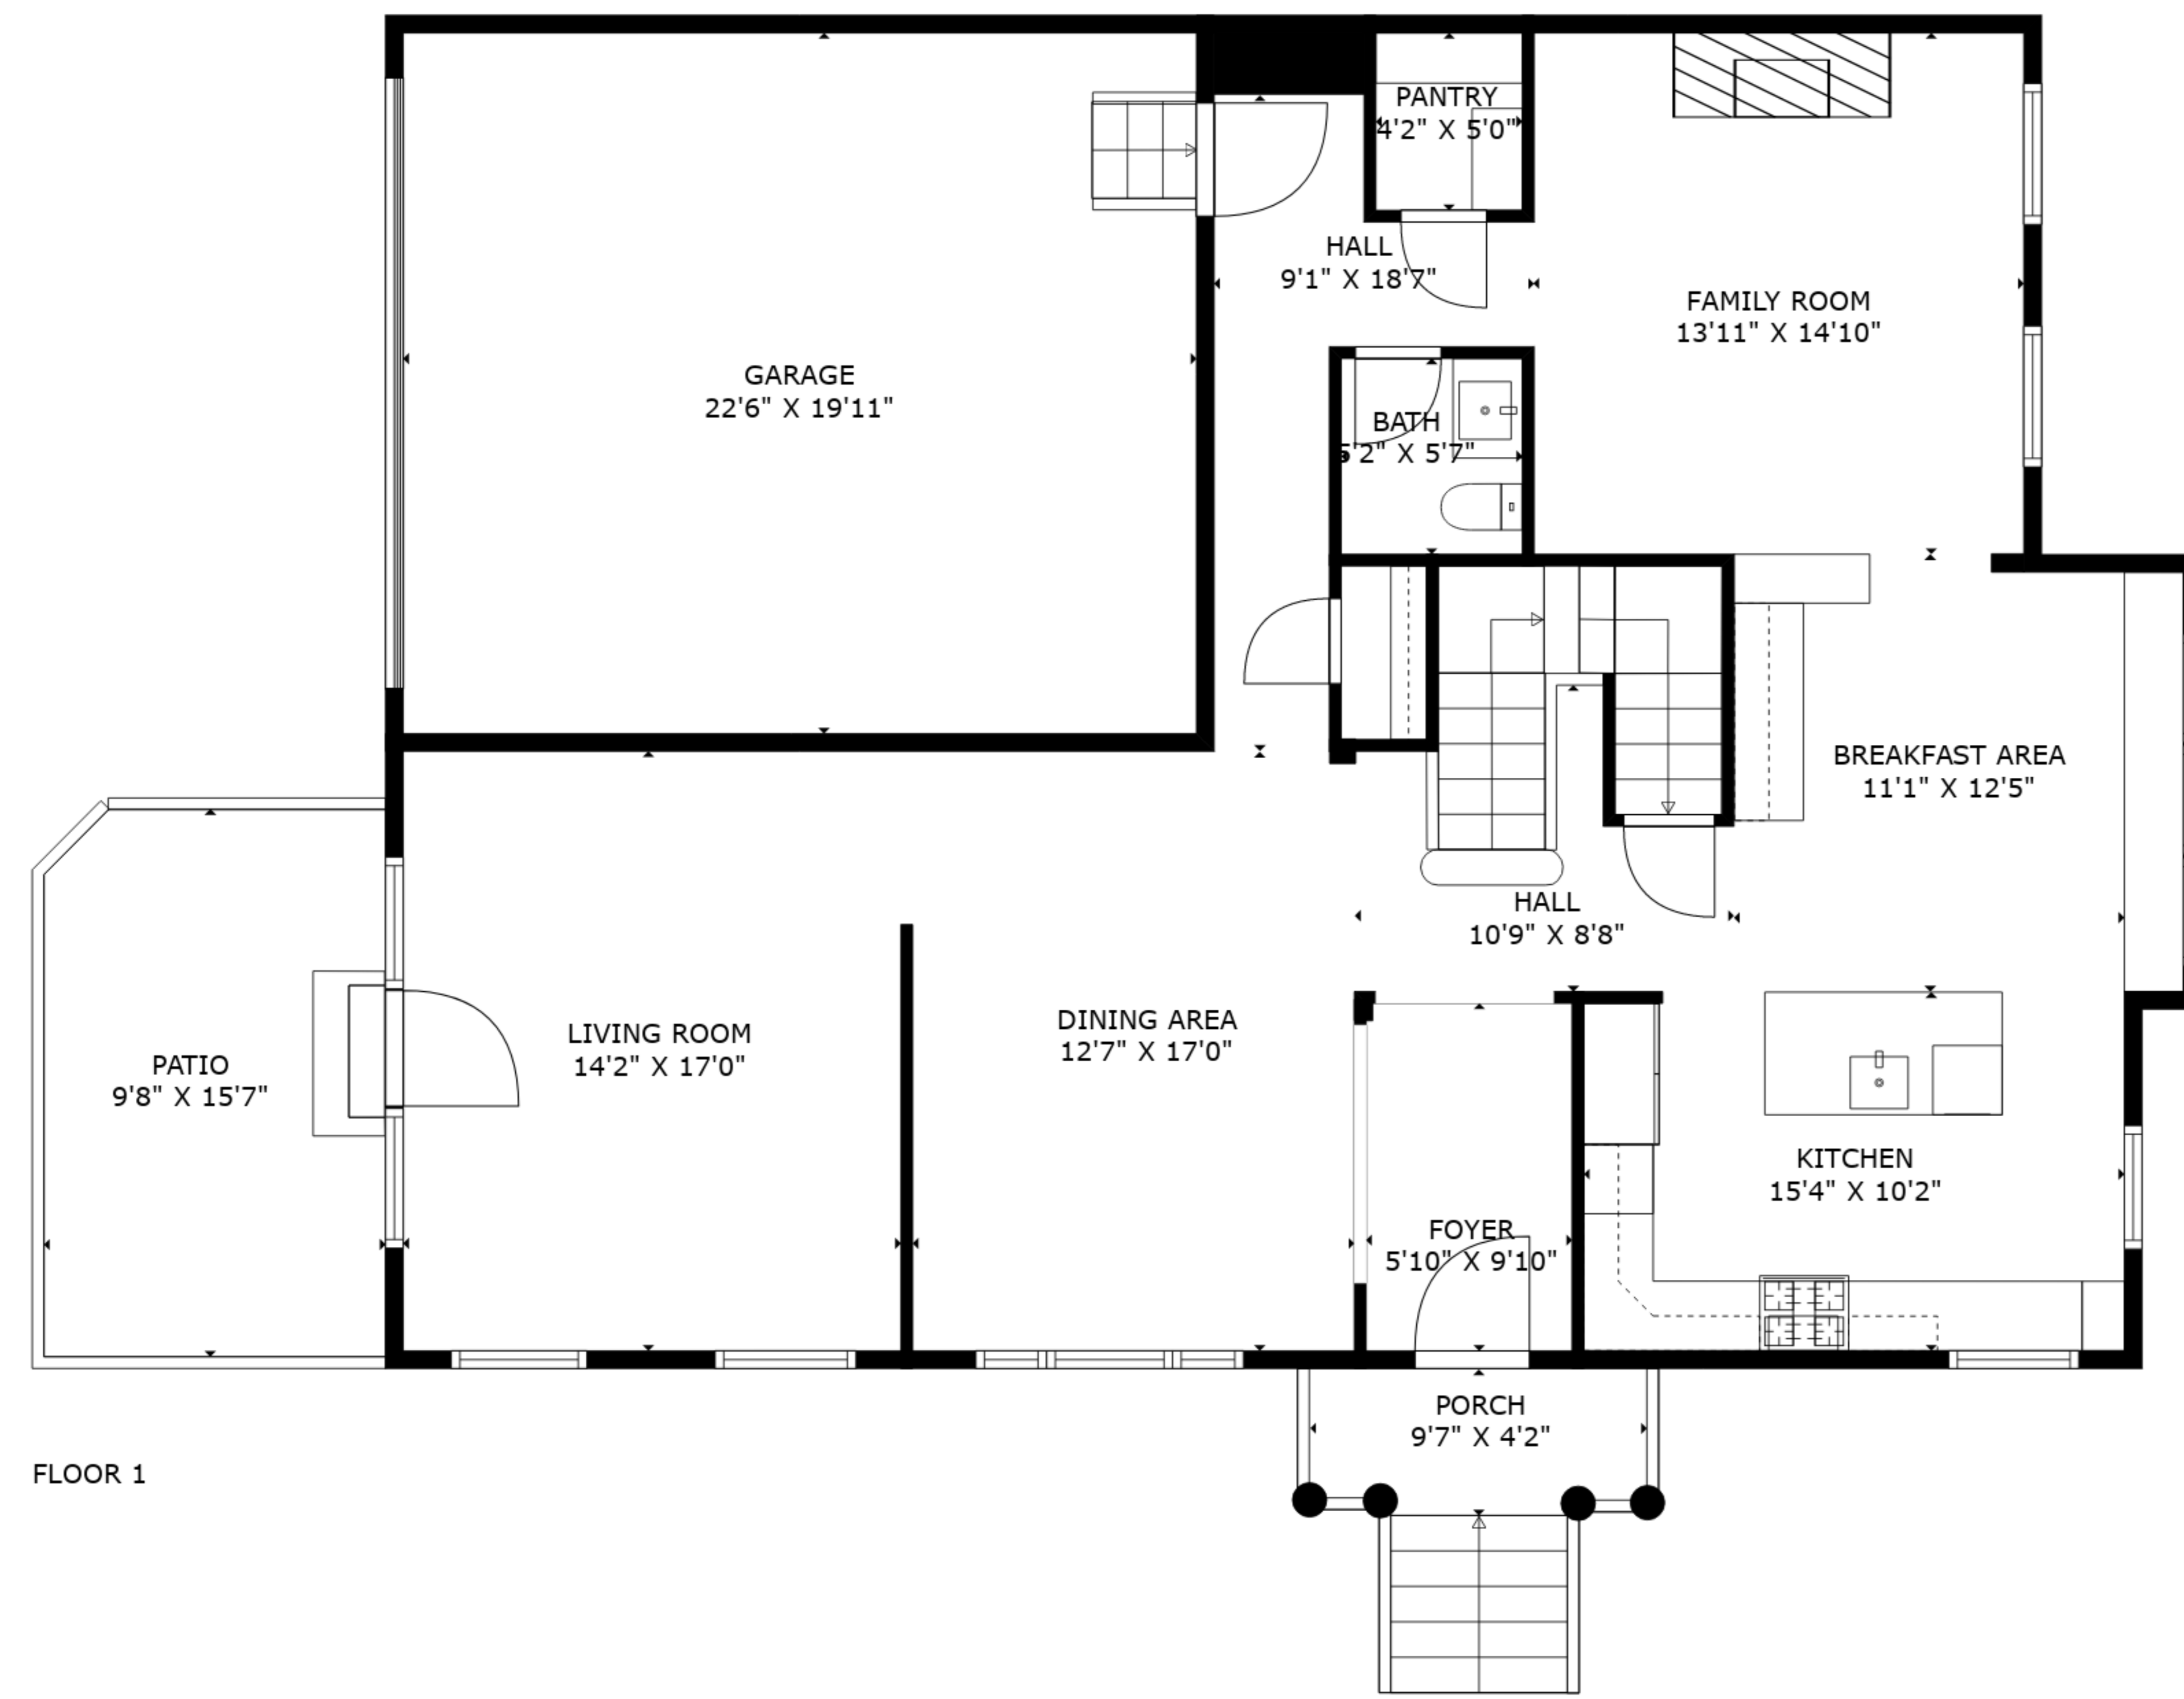

TOTAL: 3692 sq. ft
 BELOW GROUND: 888 sq. ft, FLOOR 1: 1336 sq. ft, FLOOR 2: 1468 sq. ft
 EXCLUDED AREAS: STORAGE: 324 sq. ft, UTILITY: 121 sq. ft, GARAGE: 448 sq. ft,
 PORCH: 71 sq. ft, PATIO: 149 sq. ft, OPEN TO BELOW: 58 sq. ft
 WALLS: 249 sq. ft

Measurements Are Deemed Highly Reliable But Not Guaranteed

TOTAL: 3692 sq. ft
 BELOW GROUND: 888 sq. ft, FLOOR 1: 1336 sq. ft, FLOOR 2: 1468 sq. ft
 EXCLUDED AREAS: STORAGE: 324 sq. ft, UTILITY: 121 sq. ft, GARAGE: 448 sq. ft,
 PORCH: 71 sq. ft, PATIO: 149 sq. ft, OPEN TO BELOW: 58 sq. ft
 WALLS: 249 sq. ft