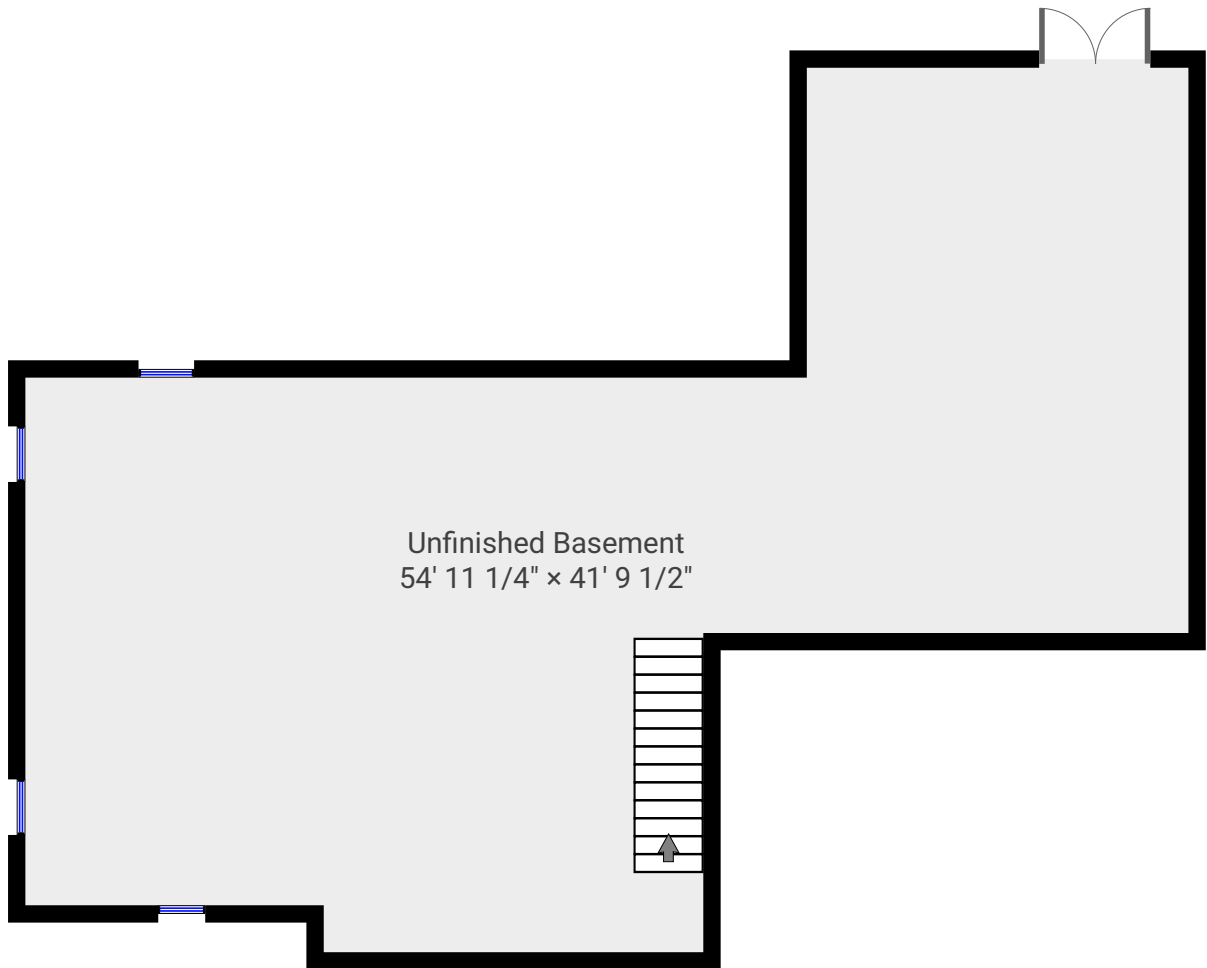

13 Littlefield Pond, Harwich

Created on
2021-08-12

Floors 3	Rooms 8	Bathrooms 2
--------------------	-------------------	-----------------------

Unfinished Basement
54' 11 1/4" x 41' 9 1/2"