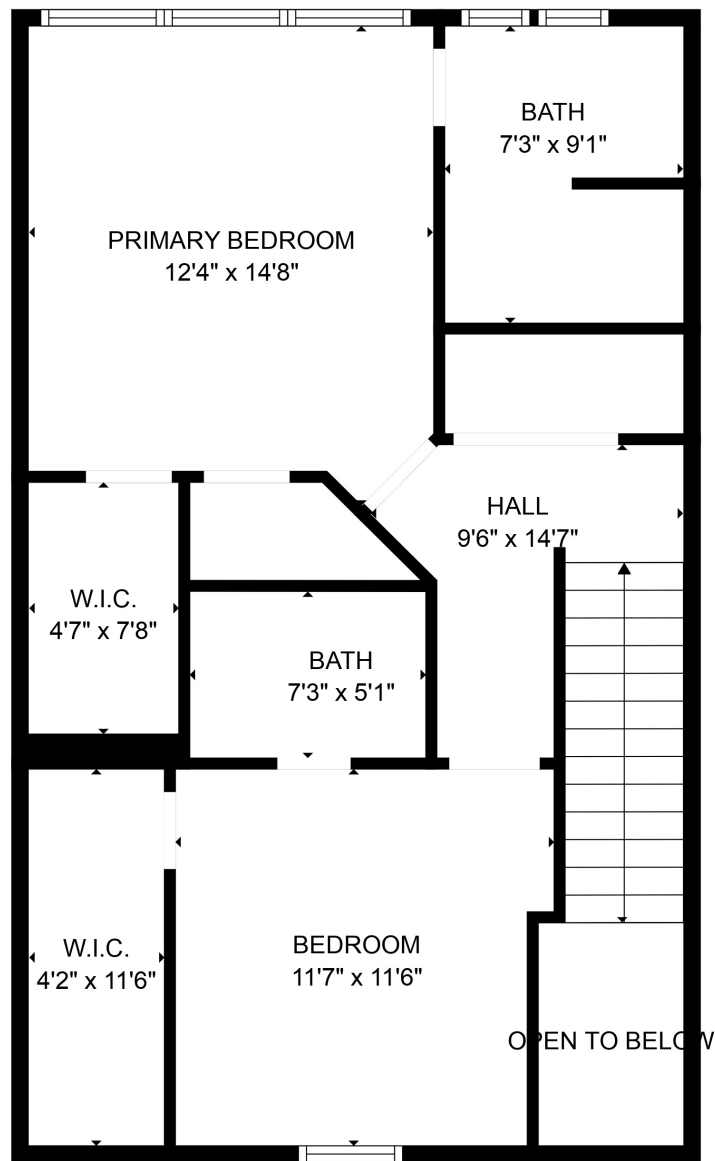

FLOOR 1

FLOOR 2

FLOOR 3

Total scanned area: 1806 sq. ft

SIZES AND DIMENSIONS ARE APPROXIMATE. ACTUAL MAY VARY.

Total scanned area: 1806 sq. ft

SIZES AND DIMENSIONS ARE APPROXIMATE. ACTUAL MAY VARY.

Total scanned area: 1806 sq. ft

SIZES AND DIMENSIONS ARE APPROXIMATE. ACTUAL MAY VARY.

Total scanned area: 1806 sq. ft

SIZES AND DIMENSIONS ARE APPROXIMATE. ACTUAL MAY VARY.