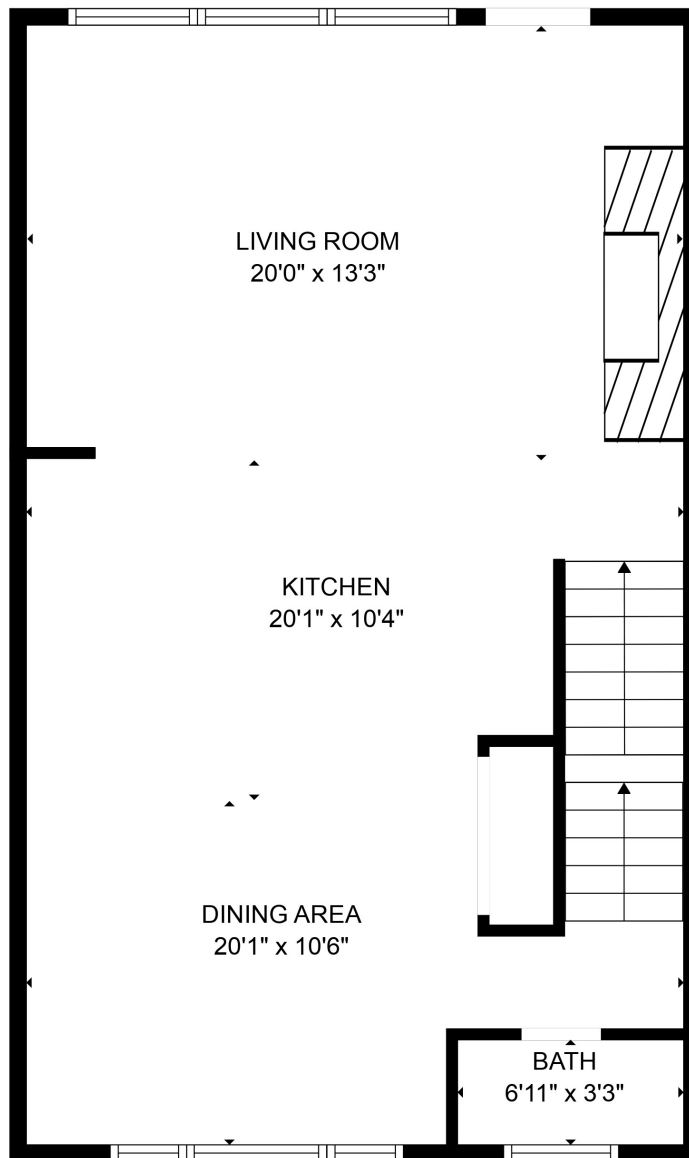

FLOOR 1

FLOOR 2

FLOOR 3

Total scanned area: 1806 sq. ft

SIZES AND DIMENSIONS ARE APPROXIMATE. ACTUAL MAY VARY.

Total scanned area: 1806 sq. ft

SIZES AND DIMENSIONS ARE APPROXIMATE. ACTUAL MAY VARY.

Total scanned area: 1806 sq. ft

SIZES AND DIMENSIONS ARE APPROXIMATE. ACTUAL MAY VARY.

Total scanned area: 1806 sq. ft

SIZES AND DIMENSIONS ARE APPROXIMATE. ACTUAL MAY VARY.