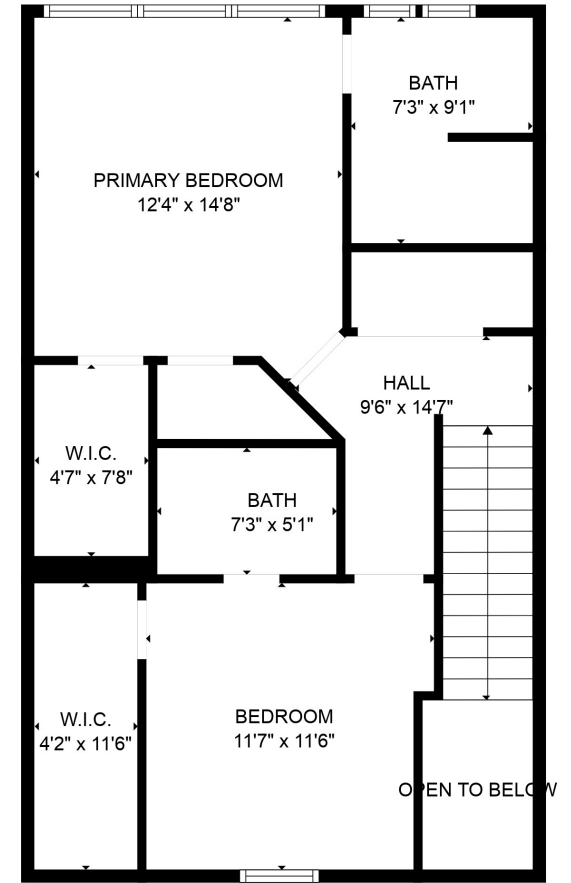

FLOOR 1

FLOOR 2

FLOOR 3

Total scanned area: 1806 sq. ft

SIZES AND DIMENSIONS ARE APPROXIMATE. ACTUAL MAY VARY.

Total scanned area: 1806 sq. ft

SIZES AND DIMENSIONS ARE APPROXIMATE. ACTUAL MAY VARY.

Total scanned area: 1806 sq. ft

SIZES AND DIMENSIONS ARE APPROXIMATE. ACTUAL MAY VARY.

Total scanned area: 1806 sq. ft

SIZES AND DIMENSIONS ARE APPROXIMATE. ACTUAL MAY VARY.