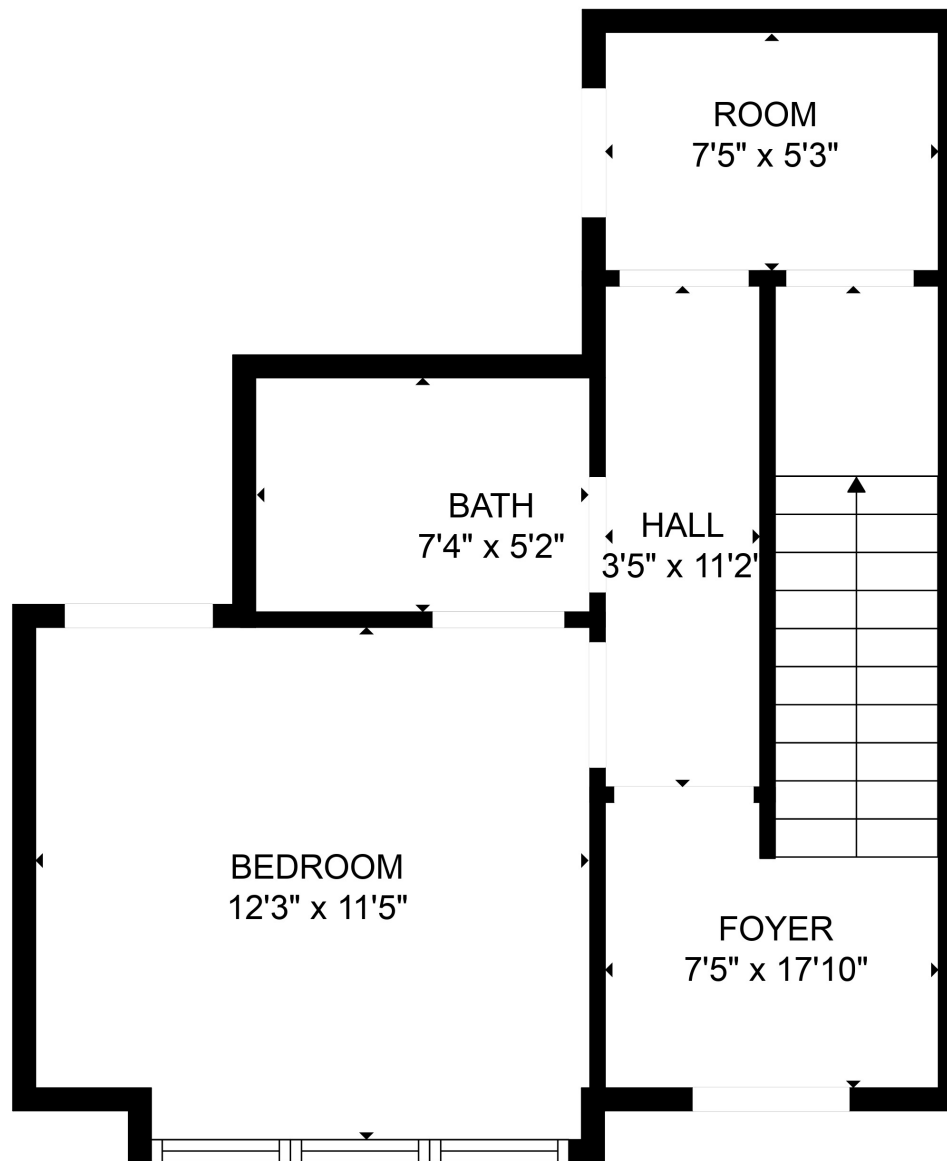

FLOOR 1

FLOOR 2

FLOOR 3

Total scanned area: 1806 sq. ft

SIZES AND DIMENSIONS ARE APPROXIMATE. ACTUAL MAY VARY.

Total scanned area: 1806 sq. ft

SIZES AND DIMENSIONS ARE APPROXIMATE. ACTUAL MAY VARY.

Total scanned area: 1806 sq. ft

SIZES AND DIMENSIONS ARE APPROXIMATE. ACTUAL MAY VARY.

Total scanned area: 1806 sq. ft

SIZES AND DIMENSIONS ARE APPROXIMATE. ACTUAL MAY VARY.