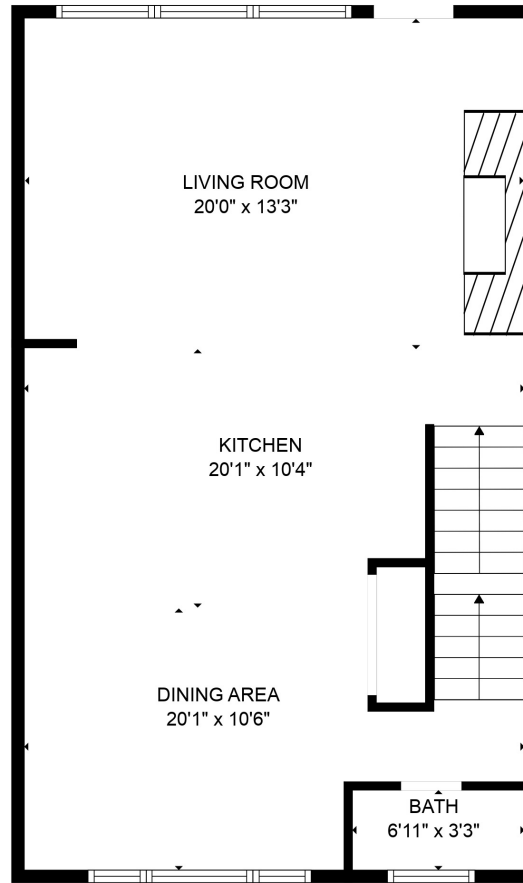

FLOOR 1

FLOOR 2

FLOOR 3

Total scanned area: 1806 sq. ft

SIZES AND DIMENSIONS ARE APPROXIMATE. ACTUAL MAY VARY.

Total scanned area: 1806 sq. ft

SIZES AND DIMENSIONS ARE APPROXIMATE. ACTUAL MAY VARY.

Total scanned area: 1806 sq. ft

SIZES AND DIMENSIONS ARE APPROXIMATE. ACTUAL MAY VARY.

Total scanned area: 1806 sq. ft

SIZES AND DIMENSIONS ARE APPROXIMATE. ACTUAL MAY VARY.