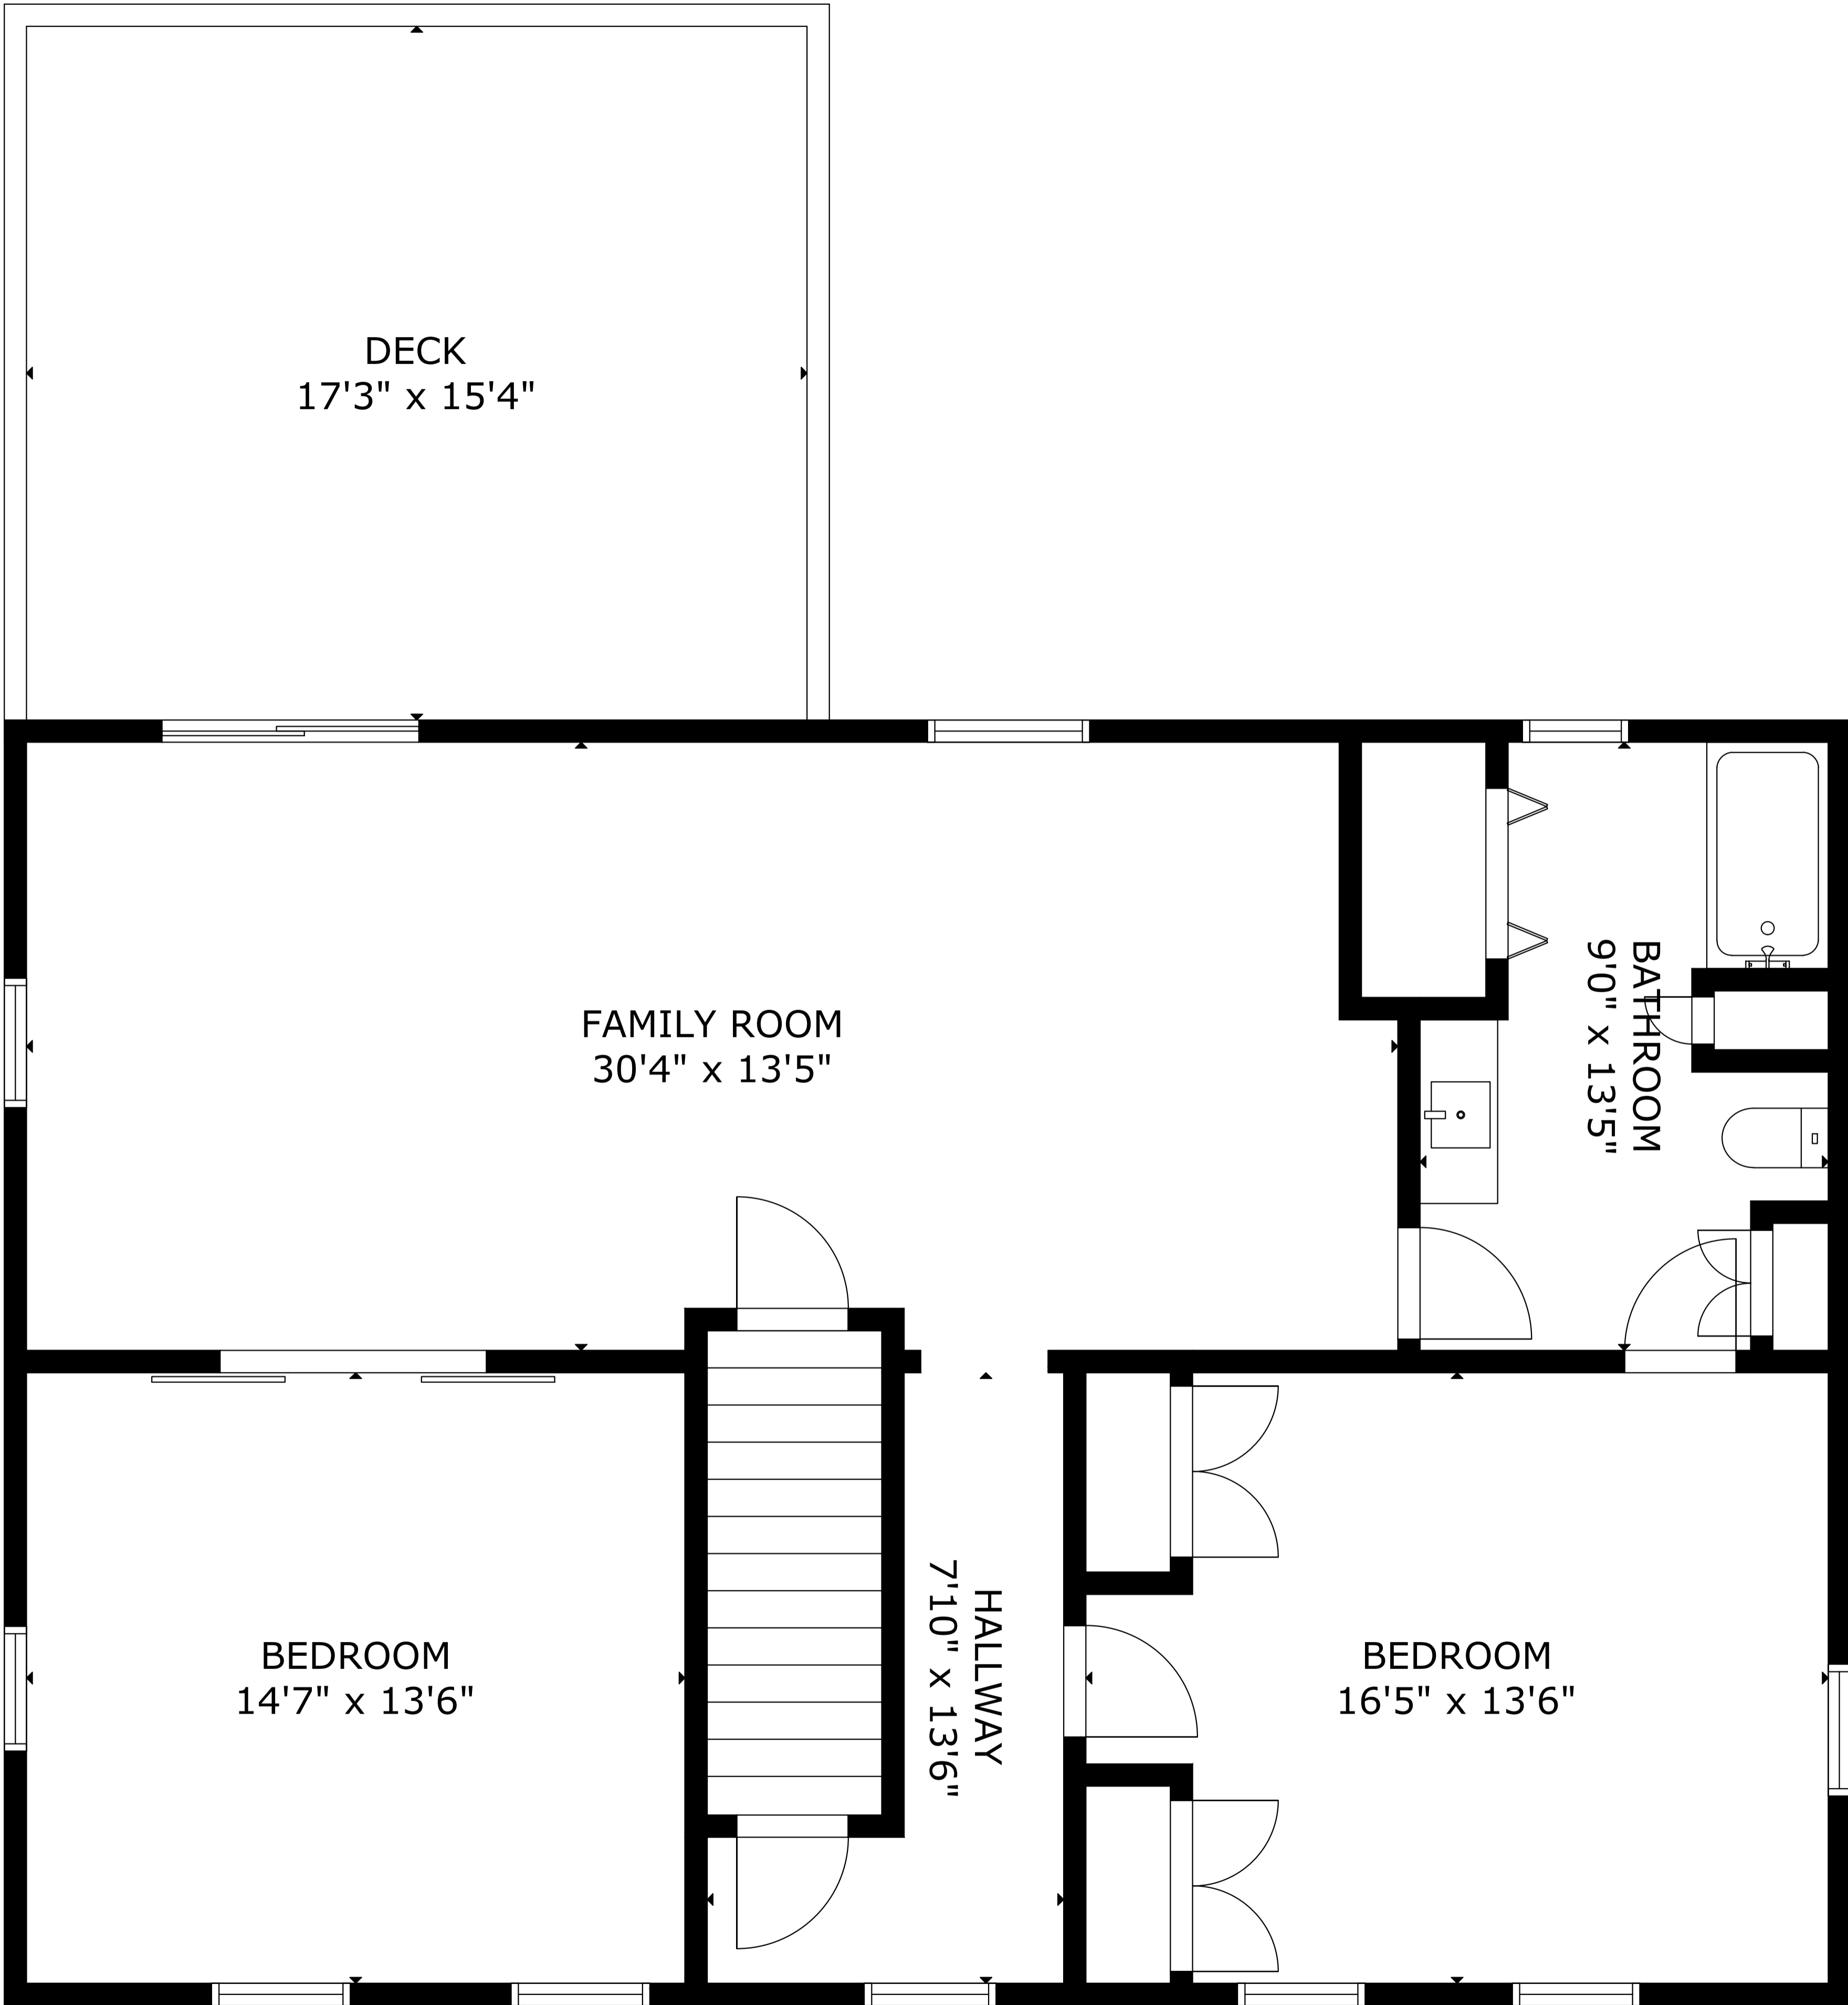

21 Debbie Lane Mashpee

GROSS INTERNAL AREA

TOTAL: 2,822 sq.ft

FLOOR 1: 1,081 sq.ft, FLOOR 2: 1,091 sq.ft, FLOOR 3: 650 sq.ft

EXCLUDED AREAS: DECK: 528 sq.ft

SIZE AND DIMENSIONS ARE APPROXIMATE, ACTUAL MAY VARY