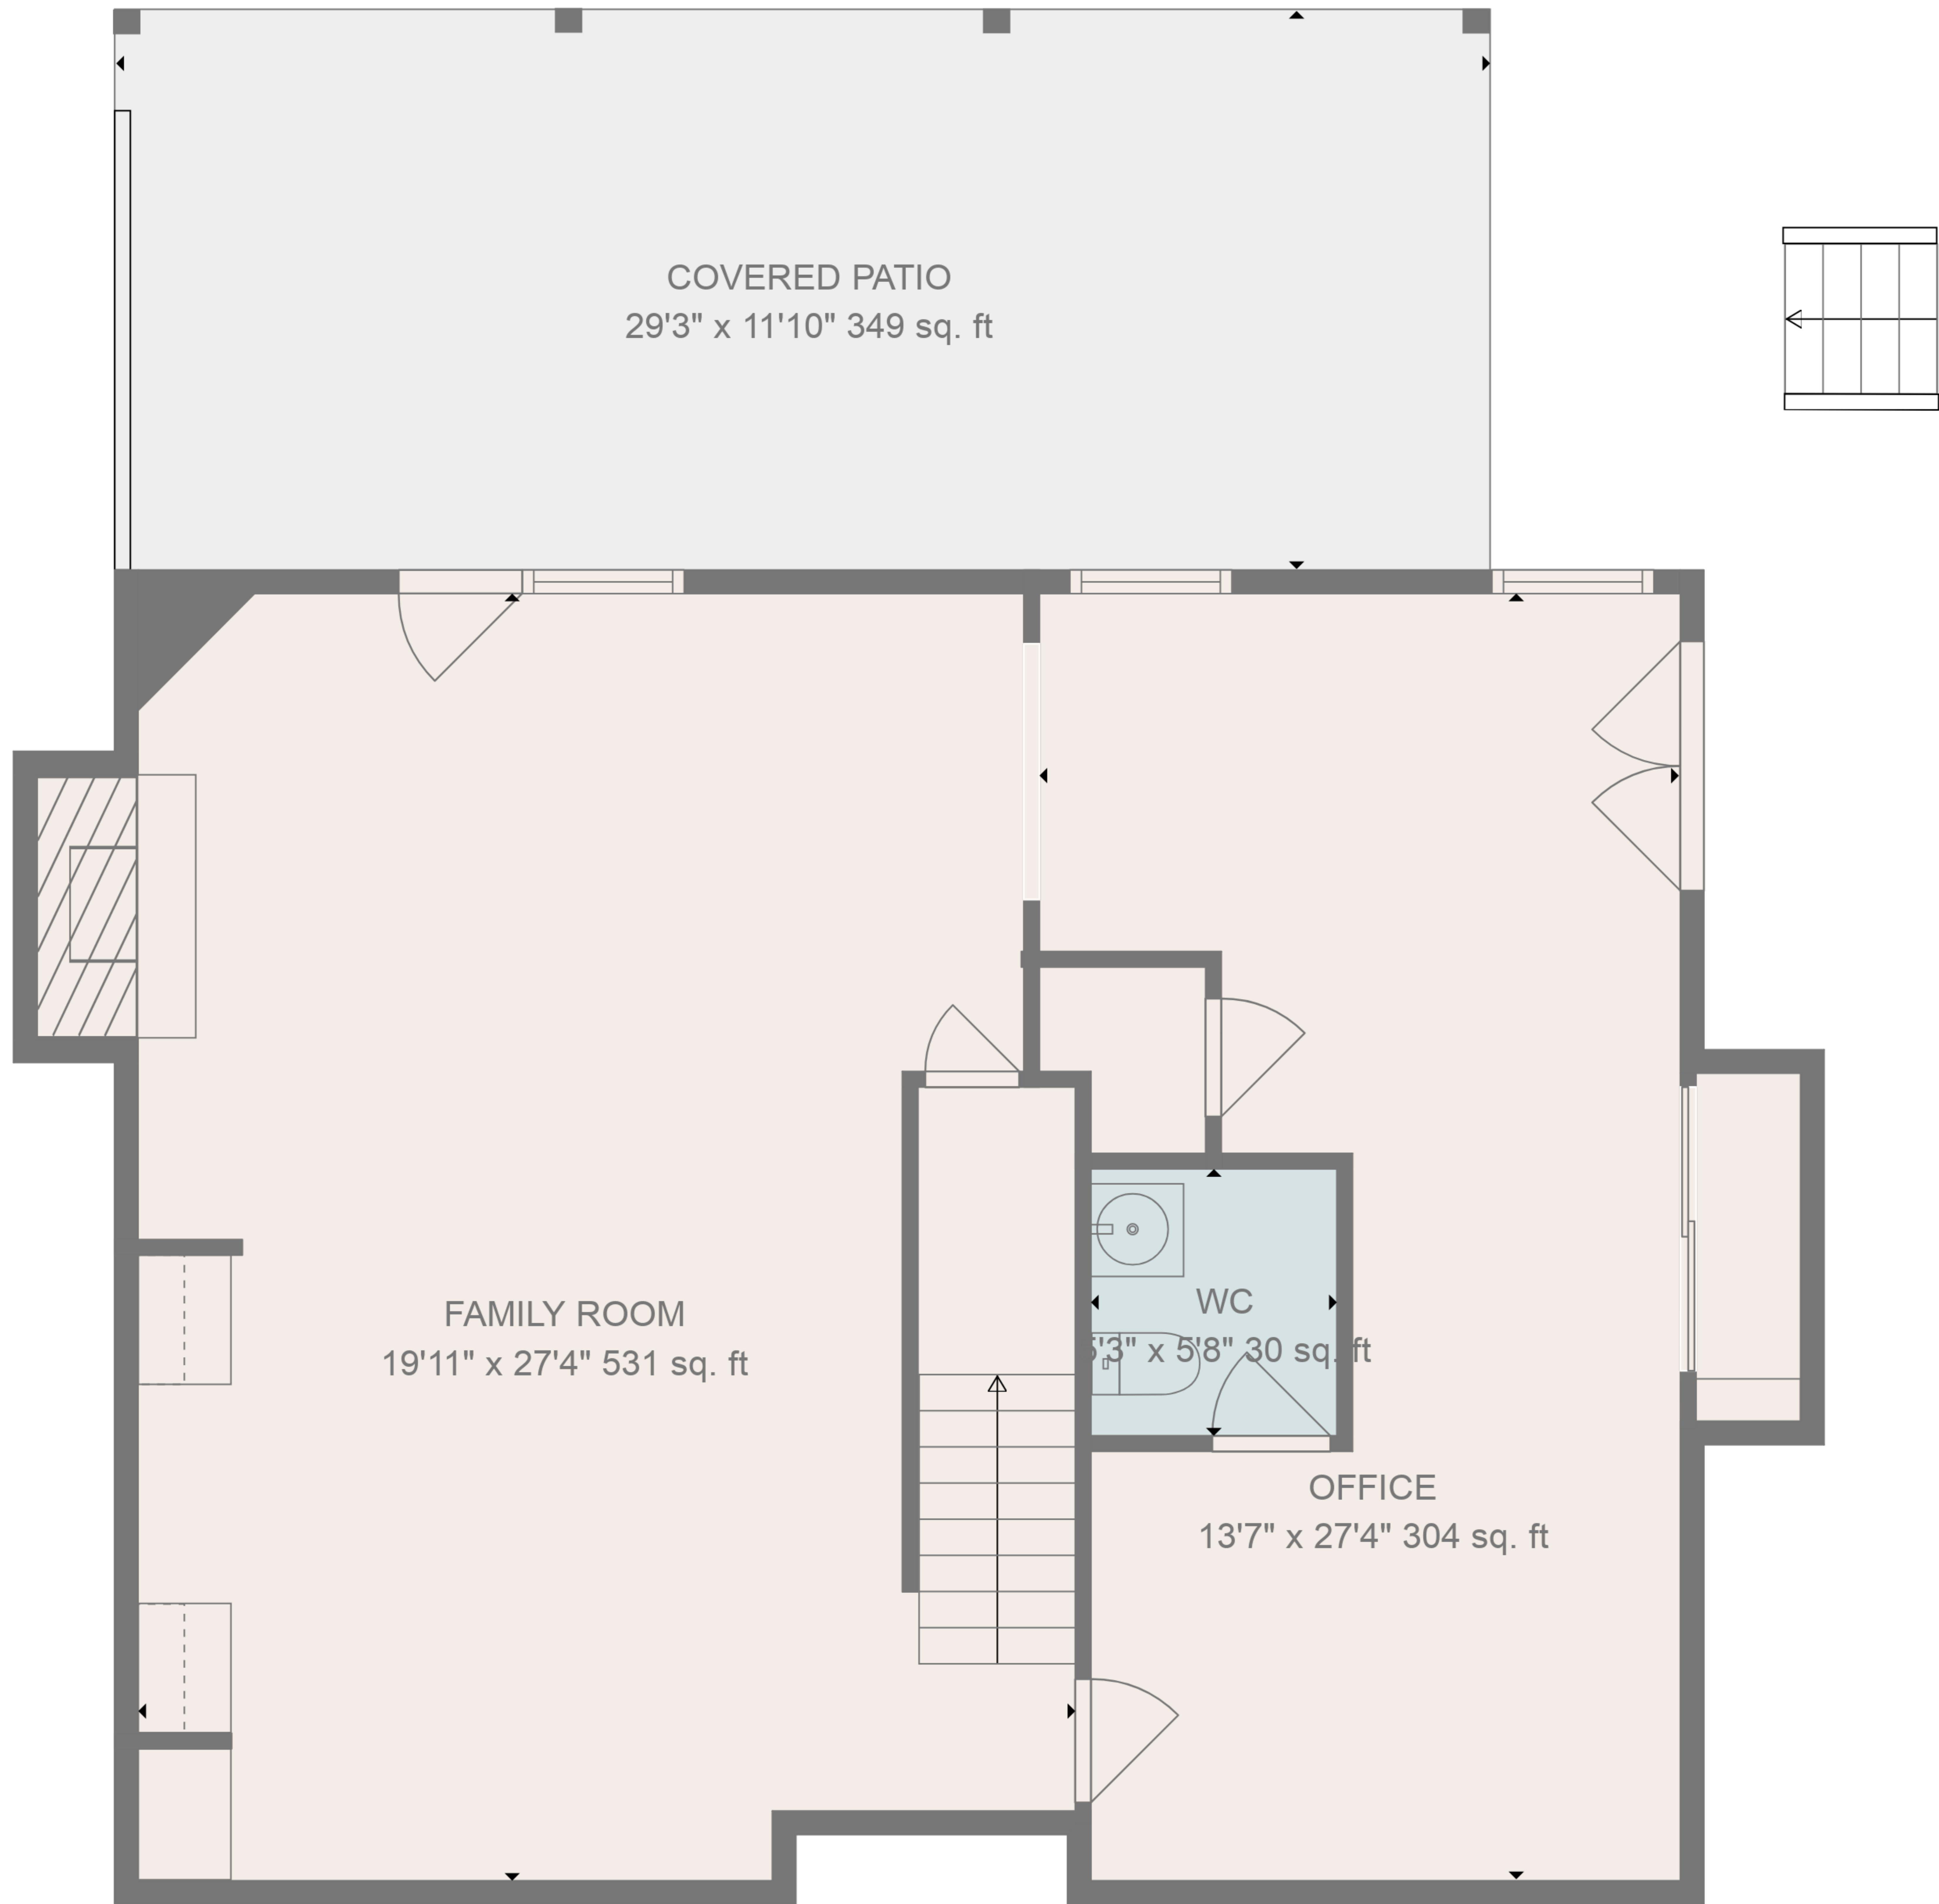

Total scanned area: 4968 sq. ft

Total scanned area: 4968 sq. ft

Total scanned area: 4968 sq. ft

FLOOR PLAN CREATED BY CUBICASA APP. MEASUREMENTS DEEMED HIGHLY RELIABLE BUT NOT GUARANTEED.

Total scanned area: 4968 sq. ft