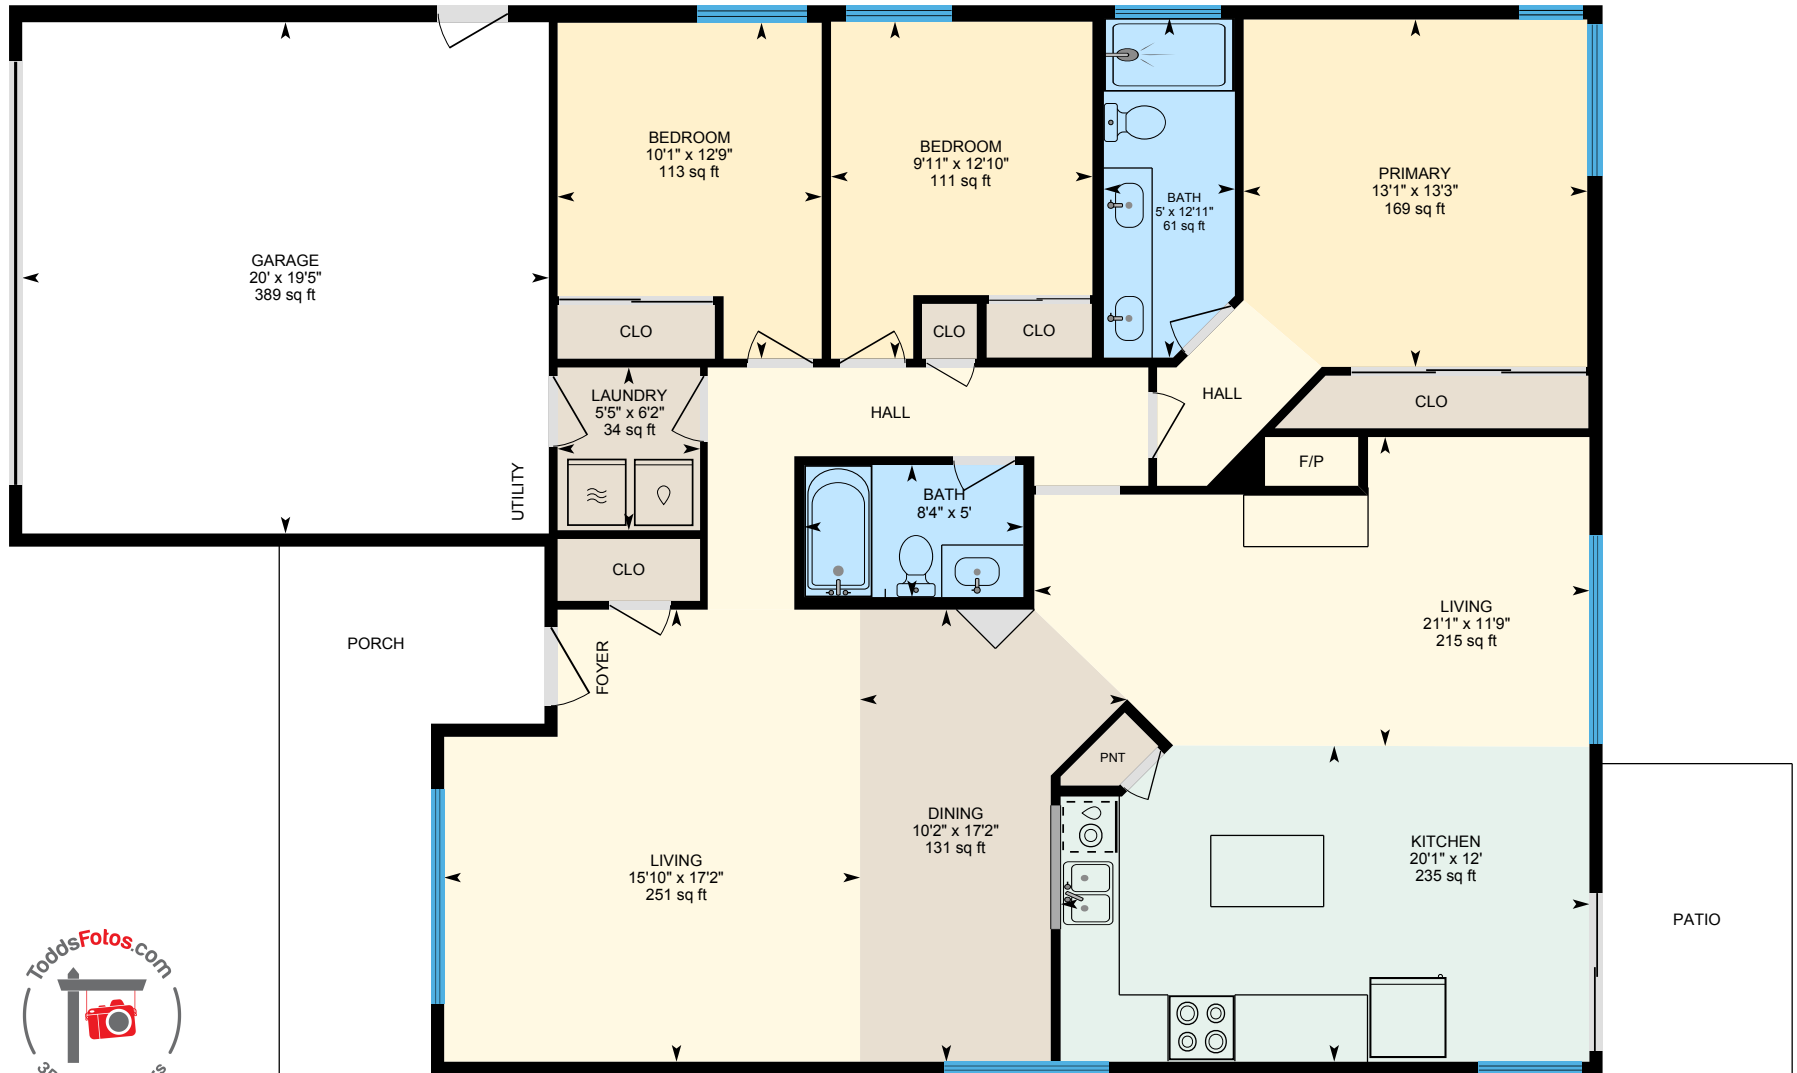

1245 Littlehale Pl, Stockton, CA

Main Floor Finished Area 1685.04 sq ft
Unfinished Area 419.50 sq ft

PREPARED: 2024/06/21

White regions are excluded from total floor area in iGUIDE floor plans. All room dimensions and floor areas must be considered approximate and are subject to independent verification.