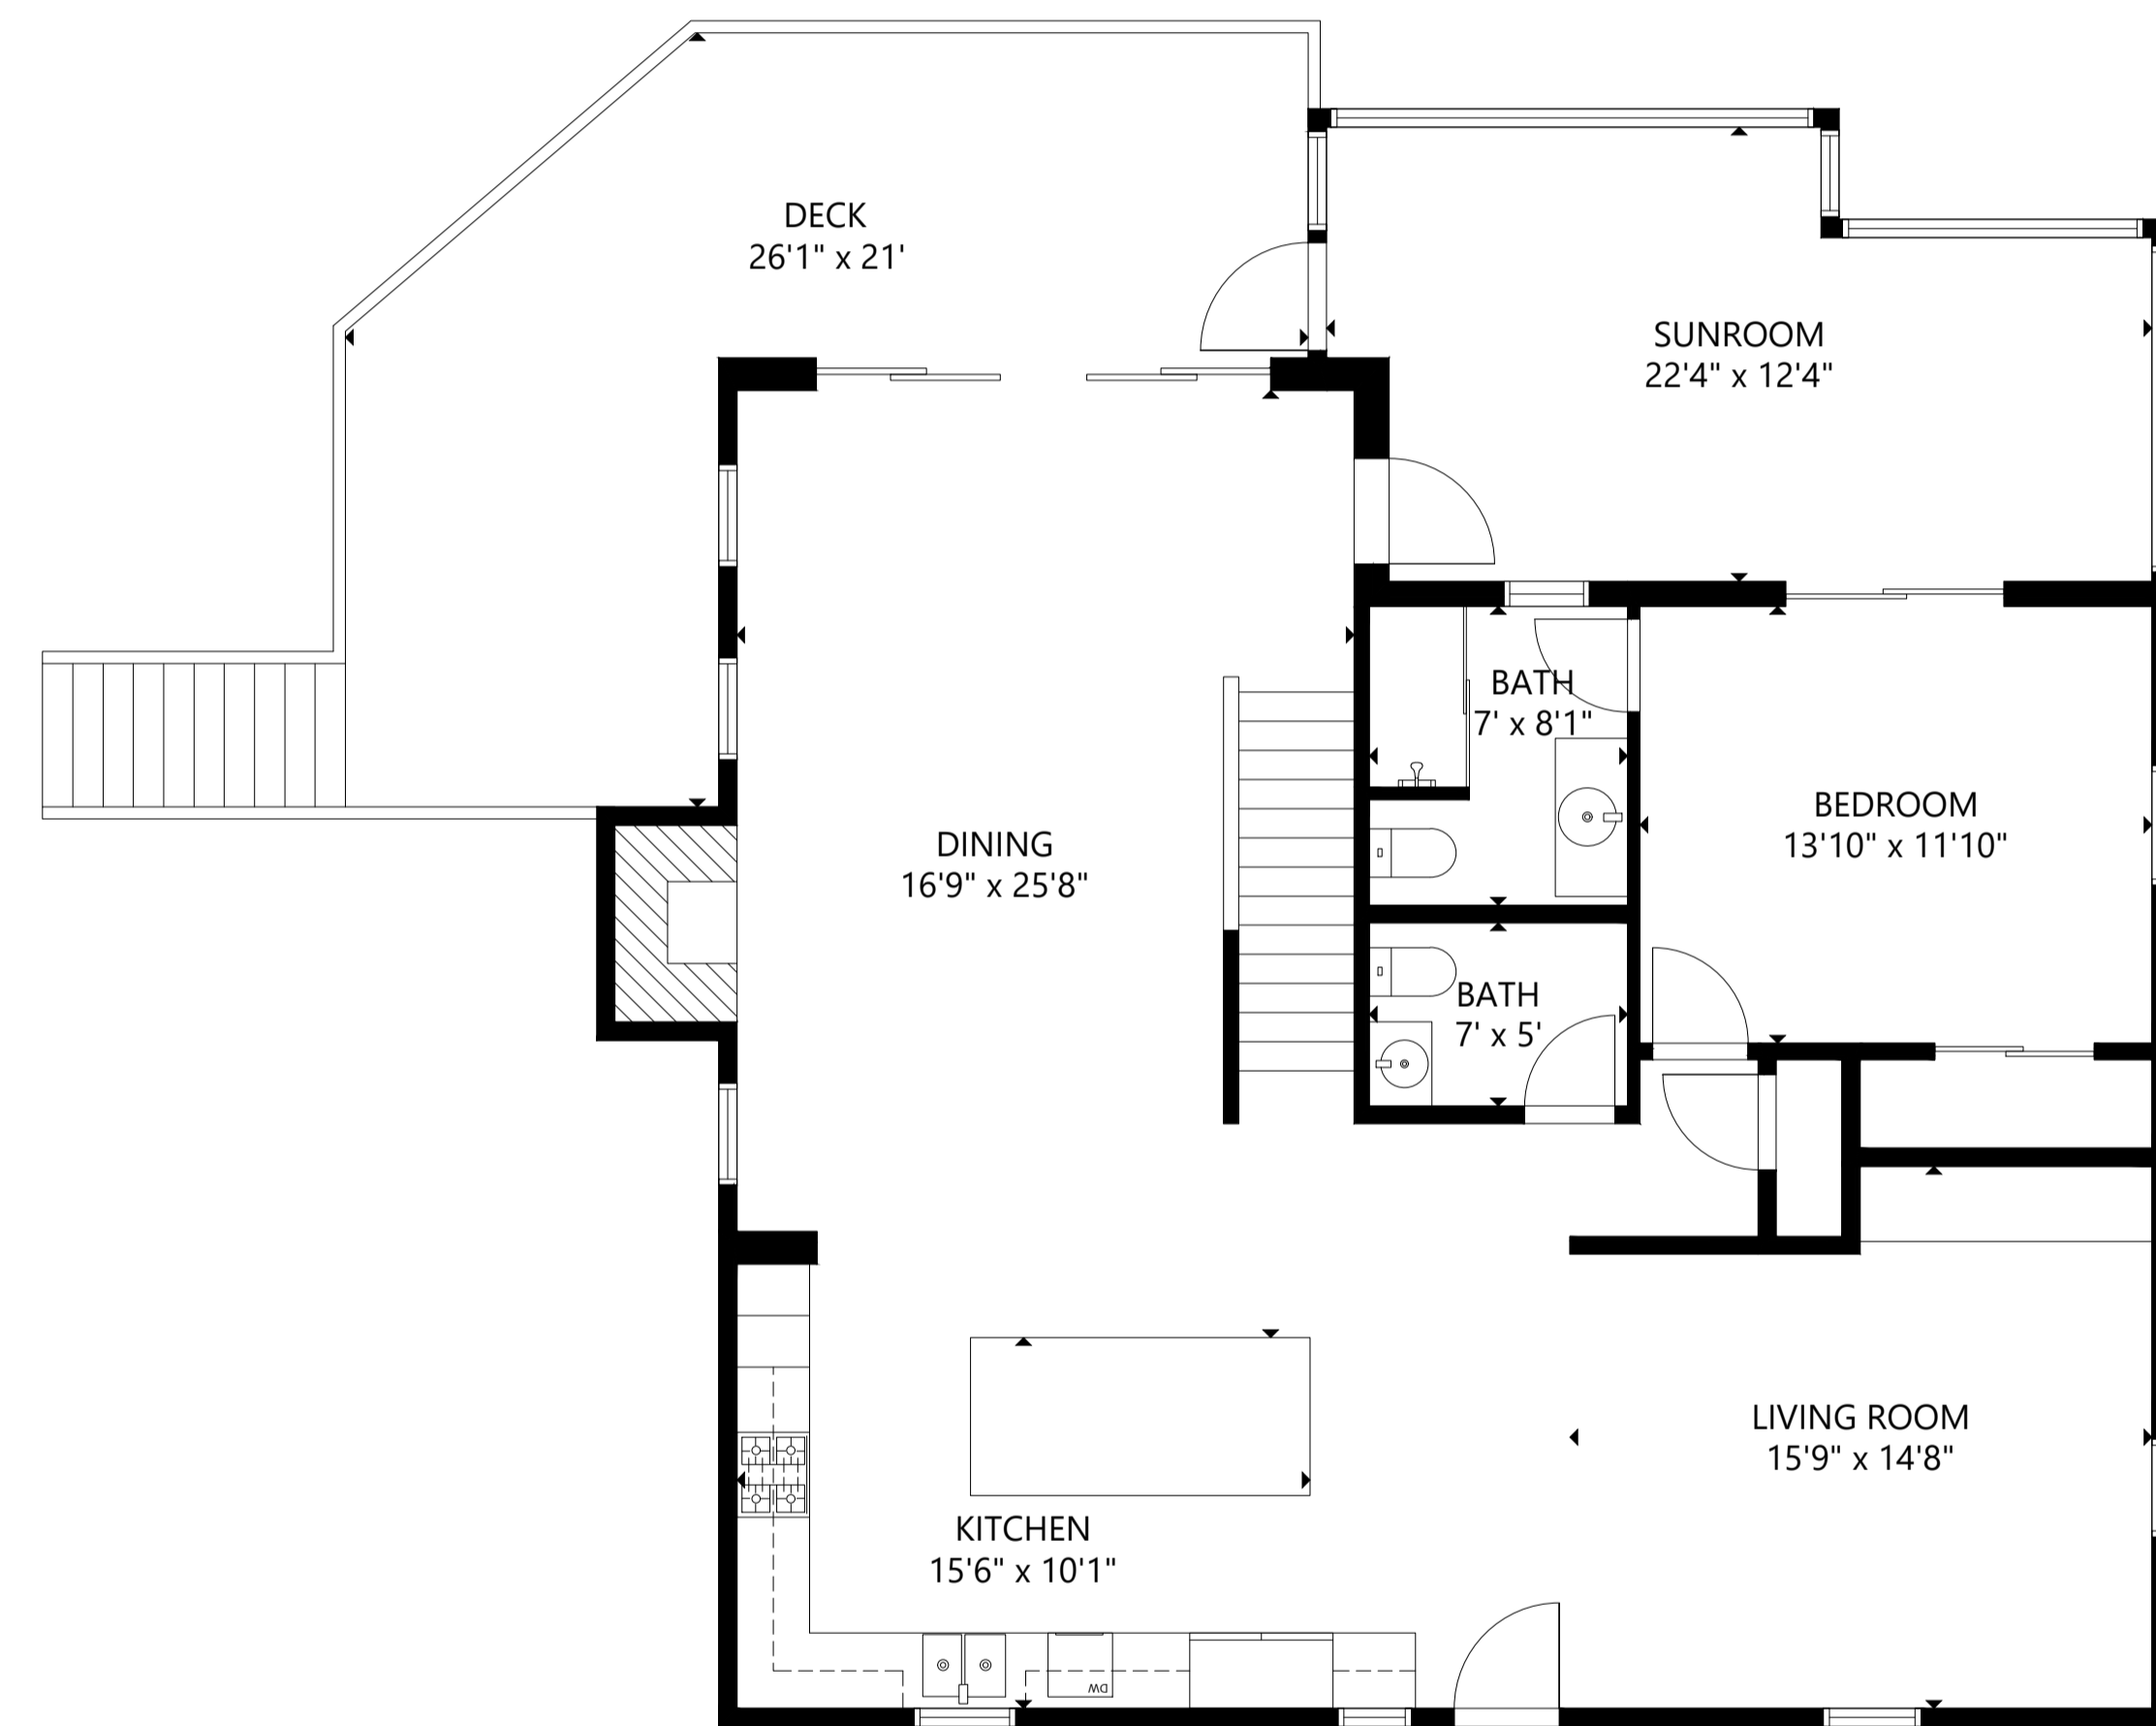

FLOOR 1

FLOOR 2

FLOOR 3

GROSS INTERNAL AREA
 TOTAL: 3,320 sq ft
 FLOOR 1: 1,249 sq ft, FLOOR 2: 1,259 sq ft
 FLOOR 3: 812 sq ft
 PORCH: 578 sq ft, DECK: 314 sq ft
 SIZE AND DIMENSIONS ARE APPROXIMATE, ACTUAL MAY VARY.