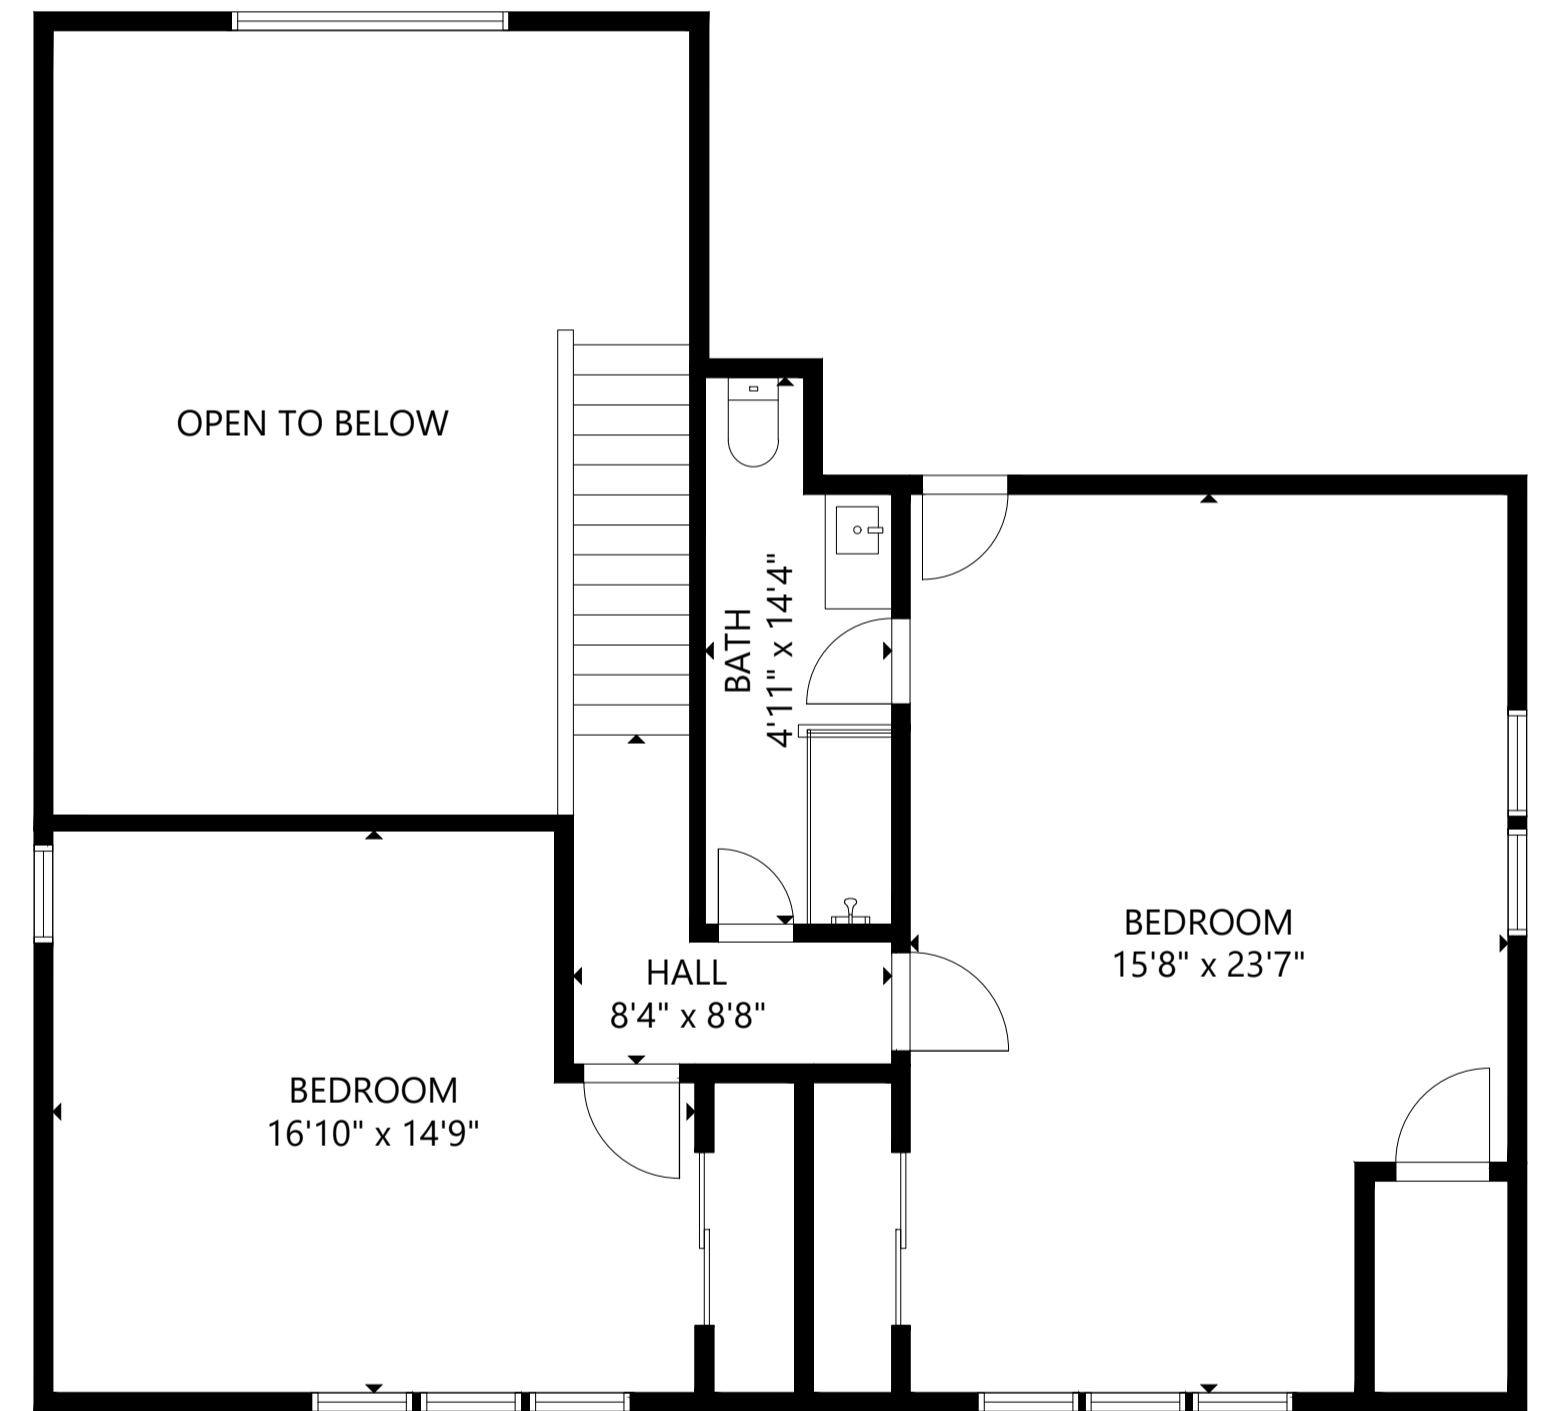

FLOOR 1

FLOOR 2

FLOOR 3

GROSS INTERNAL AREA
 TOTAL: 3,320 sq ft
 FLOOR 1: 1,249 sq ft, FLOOR 2: 1,259 sq ft
 FLOOR 3: 812 sq ft
 PORCH: 578 sq ft, DECK: 314 sq ft
 SIZE AND DIMENSIONS ARE APPROXIMATE, ACTUAL MAY VARY.