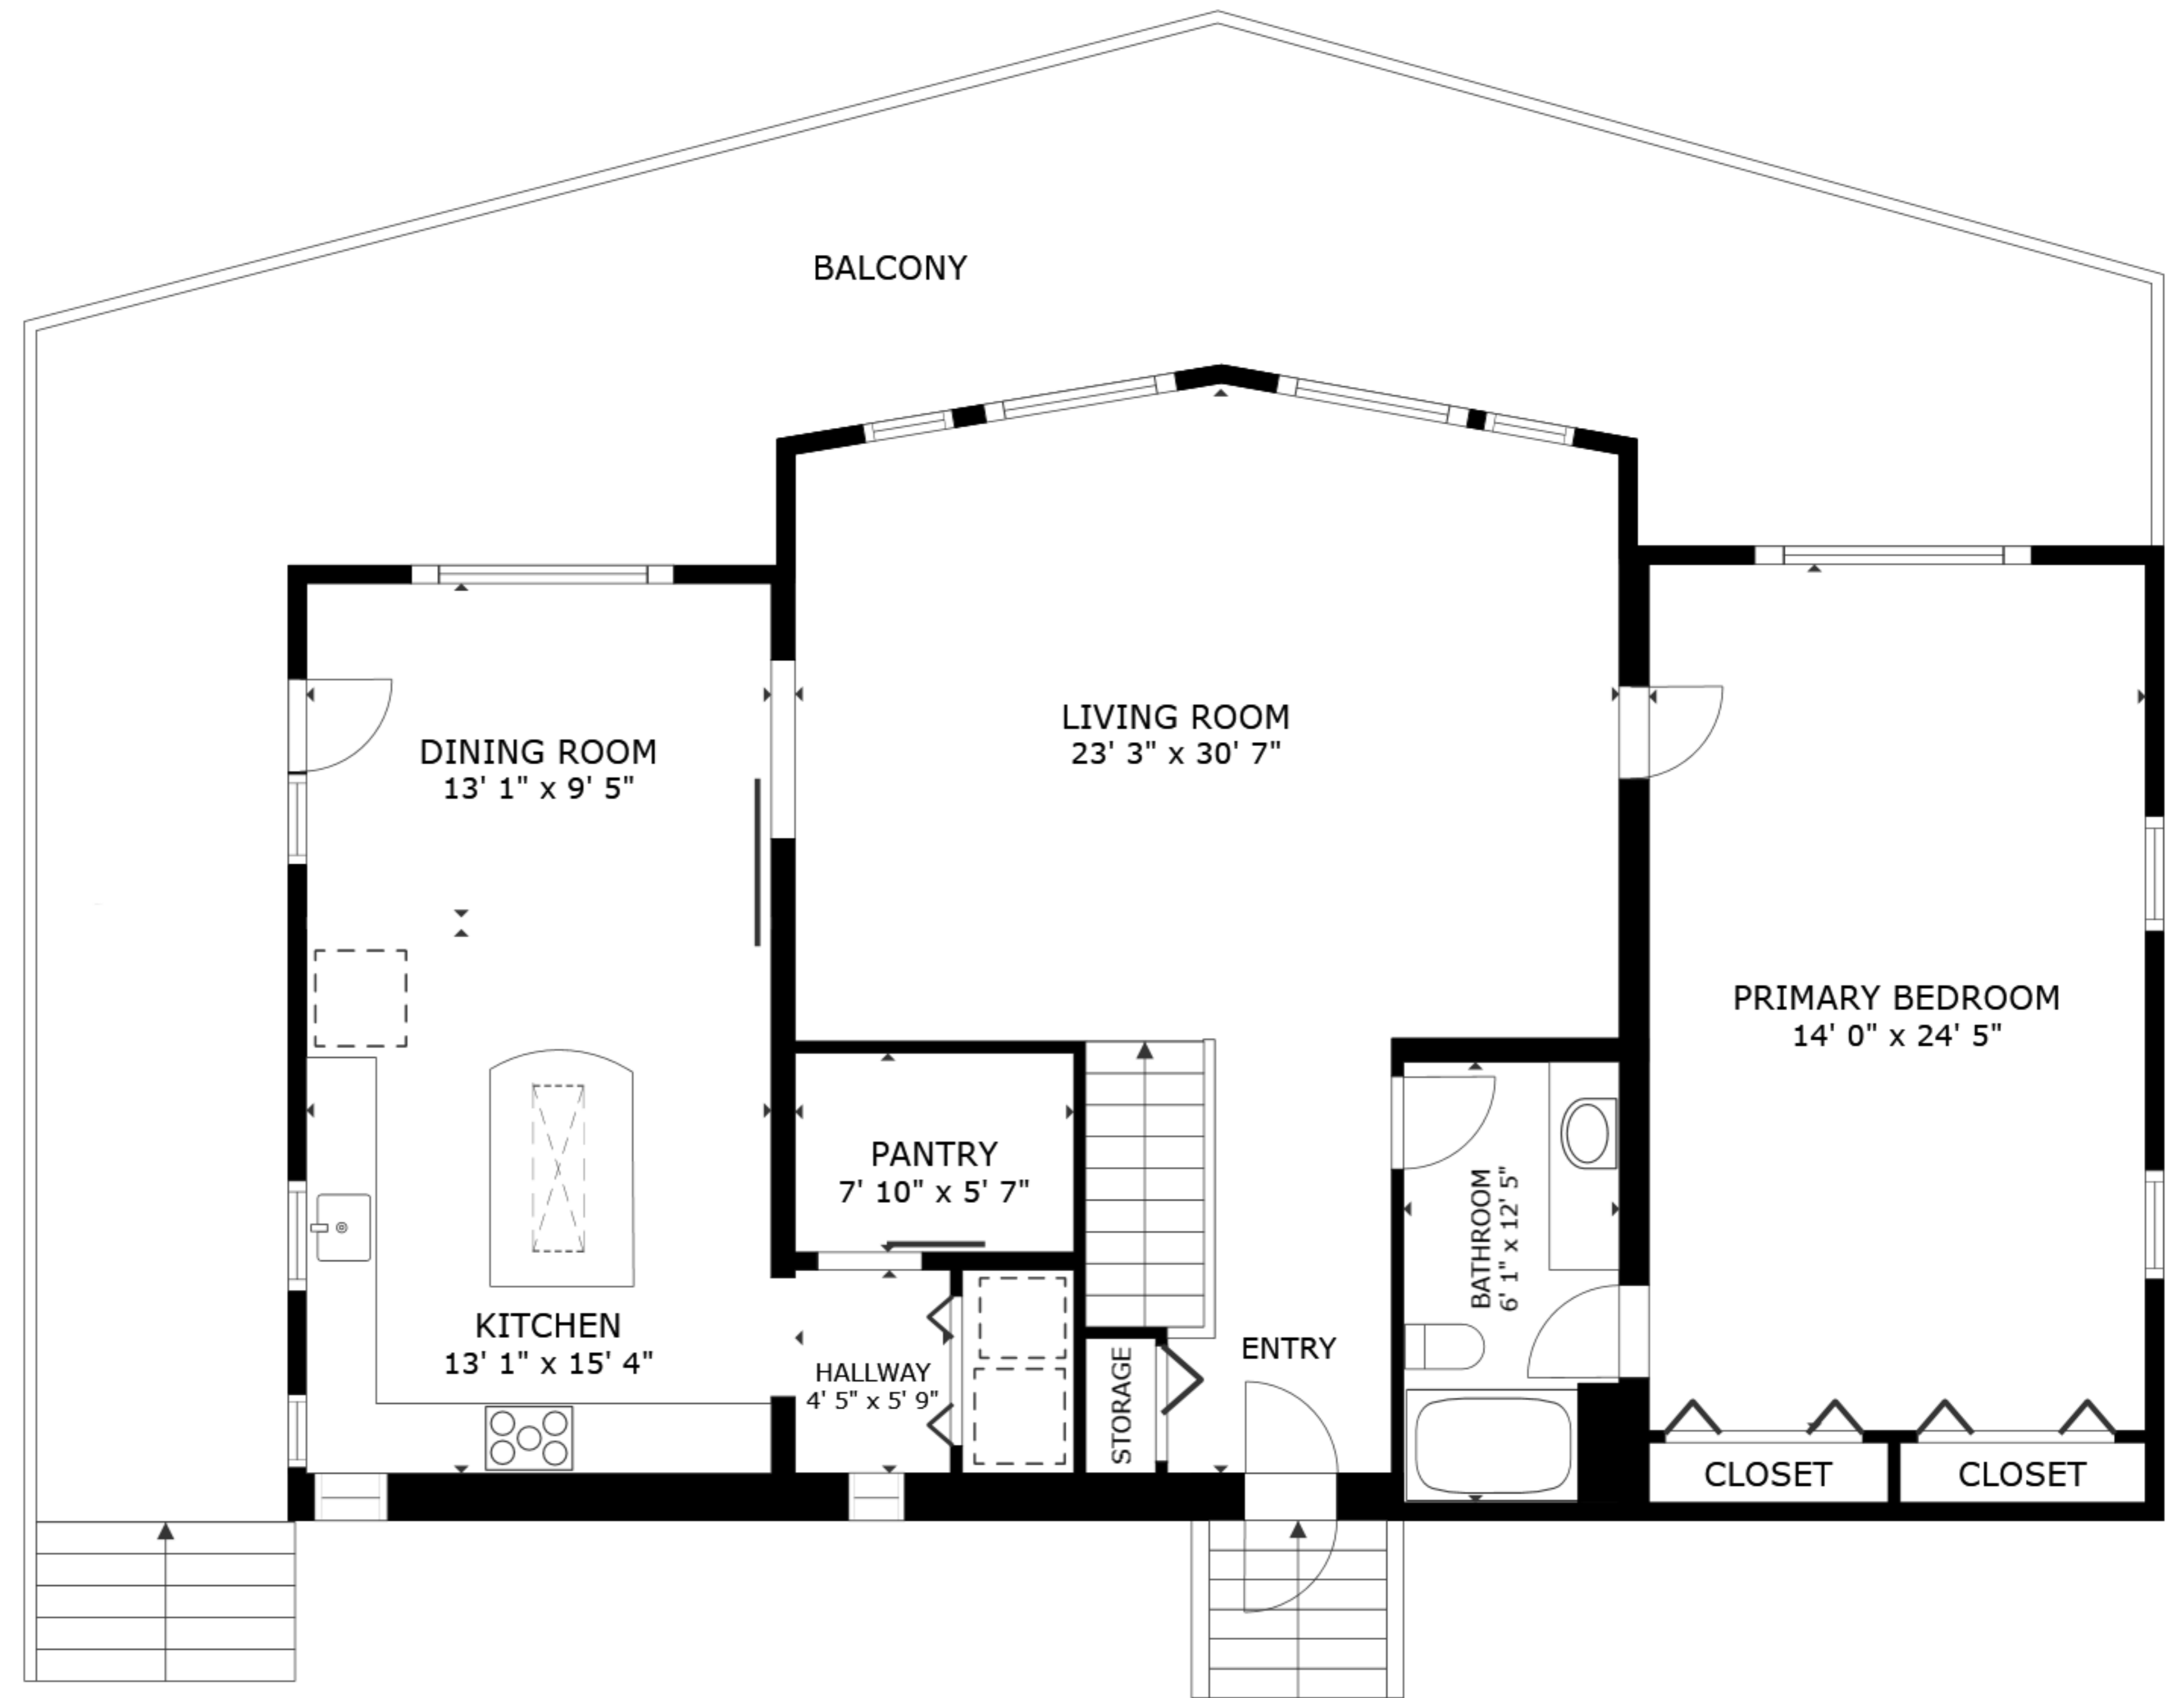

FLOOR 1

FLOOR 2

GROSS INTERNAL AREA
 FLOOR 1 1,254 sq.ft. FLOOR 2 1,435 sq.ft.
 EXCLUDED AREAS : PATIO 443 sq.ft. BALCONY 776 sq.ft. TERRACE 25 sq.ft.
 TOTAL : 2,689 sq.ft.

SIZES AND DIMENSIONS ARE APPROXIMATE, ACTUAL MAY VARY.