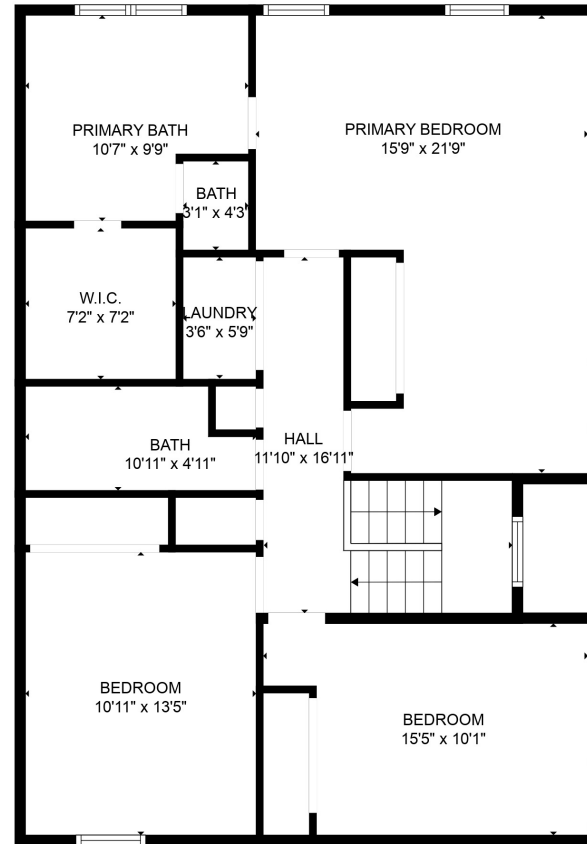

FLOOR 1

FLOOR 2

Total scanned area: 2369 sq. ft

SIZES AND DIMENSIONS ARE APPROXIMATE. ACTUAL MAY VARY.

Total scanned area: 2369 sq. ft

SIZES AND DIMENSIONS ARE APPROXIMATE. ACTUAL MAY VARY.

Total scanned area: 2369 sq. ft

SIZES AND DIMENSIONS ARE APPROXIMATE. ACTUAL MAY VARY.