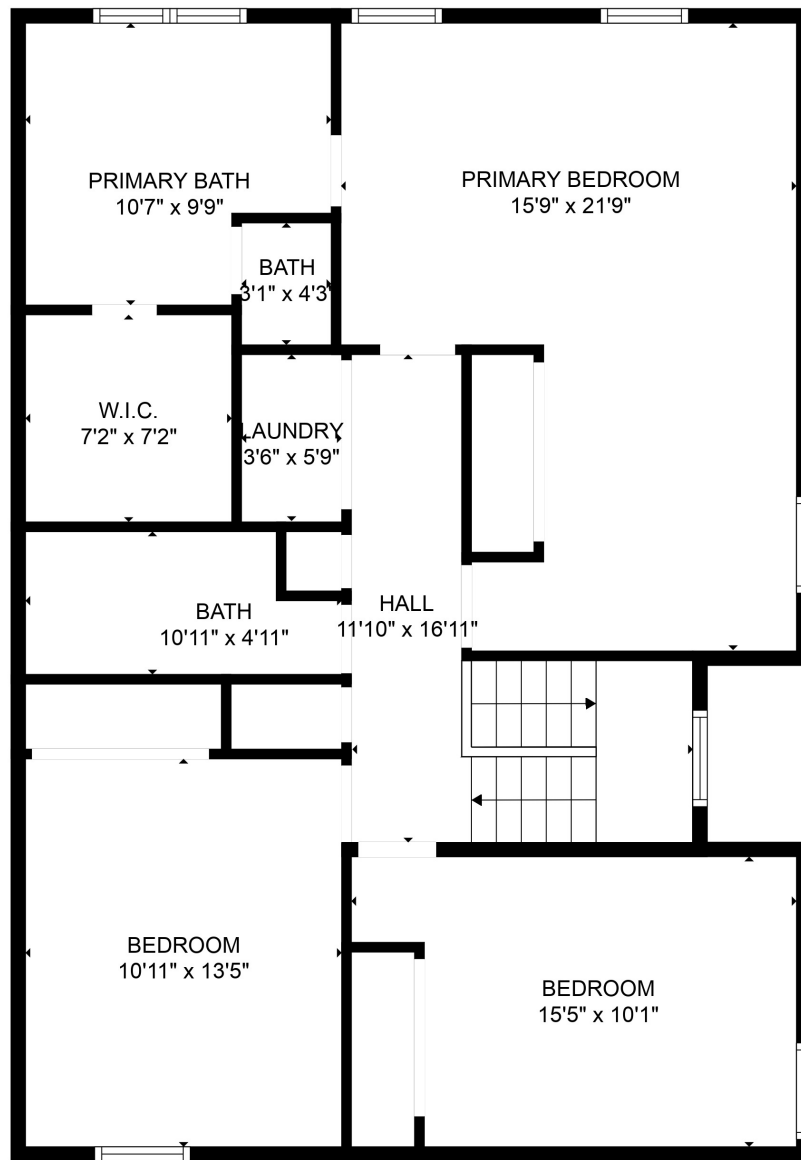

FLOOR 1

FLOOR 2

Total scanned area: 2369 sq. ft

SIZES AND DIMENSIONS ARE APPROXIMATE. ACTUAL MAY VARY.

Total scanned area: 2369 sq. ft

SIZES AND DIMENSIONS ARE APPROXIMATE. ACTUAL MAY VARY.

Total scanned area: 2369 sq. ft

SIZES AND DIMENSIONS ARE APPROXIMATE. ACTUAL MAY VARY.