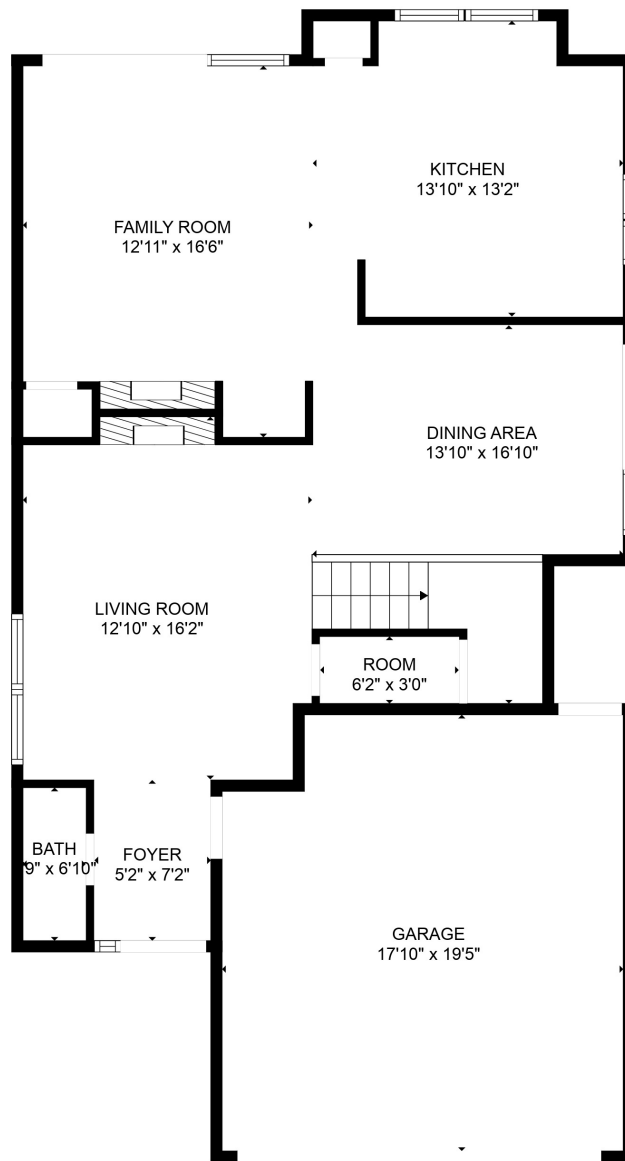

FLOOR 1

FLOOR 2

Total scanned area: 2369 sq. ft

SIZES AND DIMENSIONS ARE APPROXIMATE. ACTUAL MAY VARY.

Total scanned area: 2369 sq. ft

SIZES AND DIMENSIONS ARE APPROXIMATE. ACTUAL MAY VARY.

Total scanned area: 2369 sq. ft

SIZES AND DIMENSIONS ARE APPROXIMATE. ACTUAL MAY VARY.