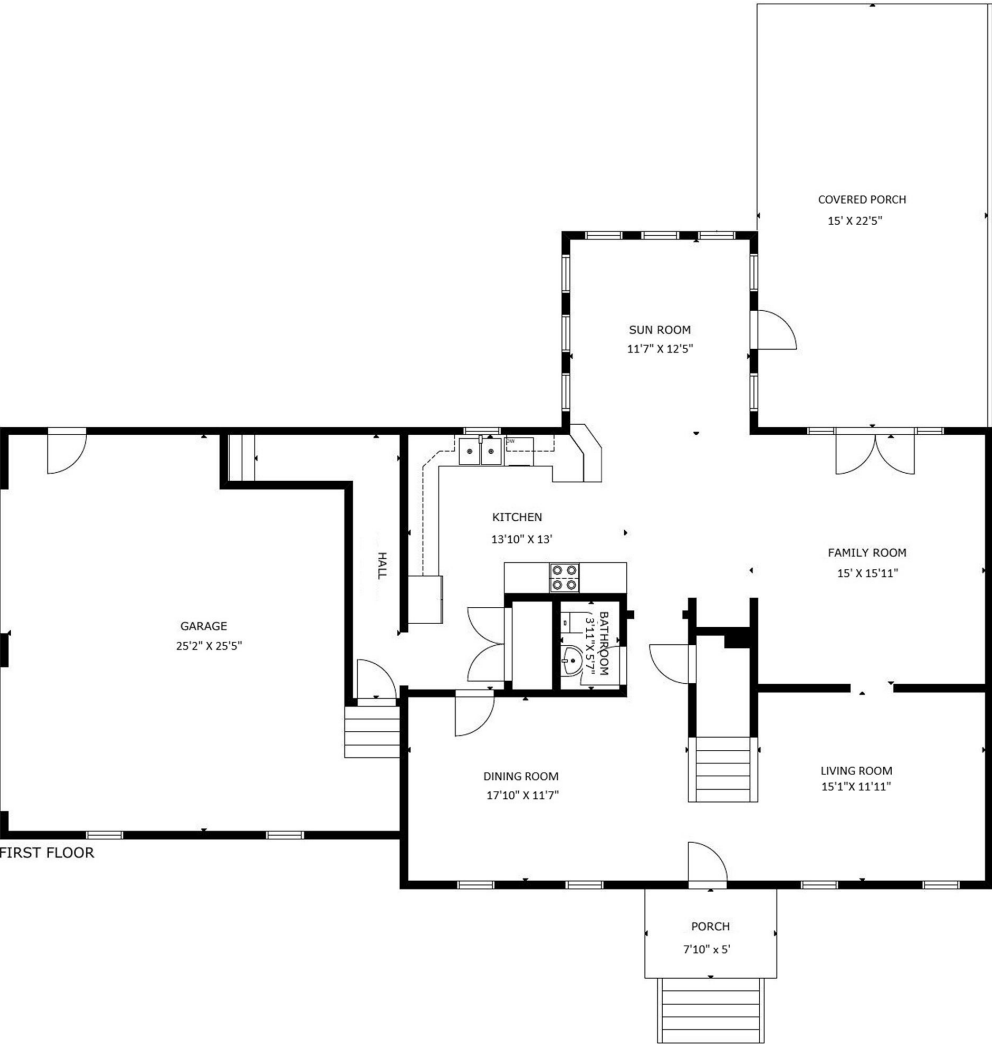

10317 Roadstead Way W Raleigh, NC 27613

The following dimensions are approximate interior wall to wall dimensions, measured on site, from the widest portion of each room, then calculated to Feet/Inches from Rounded Decimal Feet. Information deemed reliable, but not guaranteed.