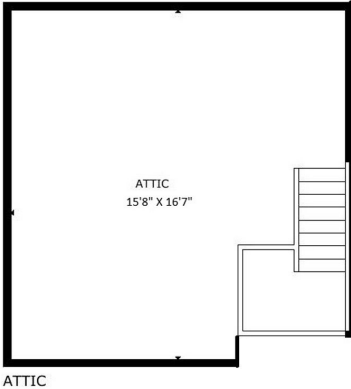

10317 Roadstead Way W Raleigh, NC 27613

The following dimensions are approximate interior wall to wall dimensions, measured on site, from the widest portion of each room, then calculated to Feet/Inches from Rounded Decimal Feet. Information deemed reliable, but not guaranteed.