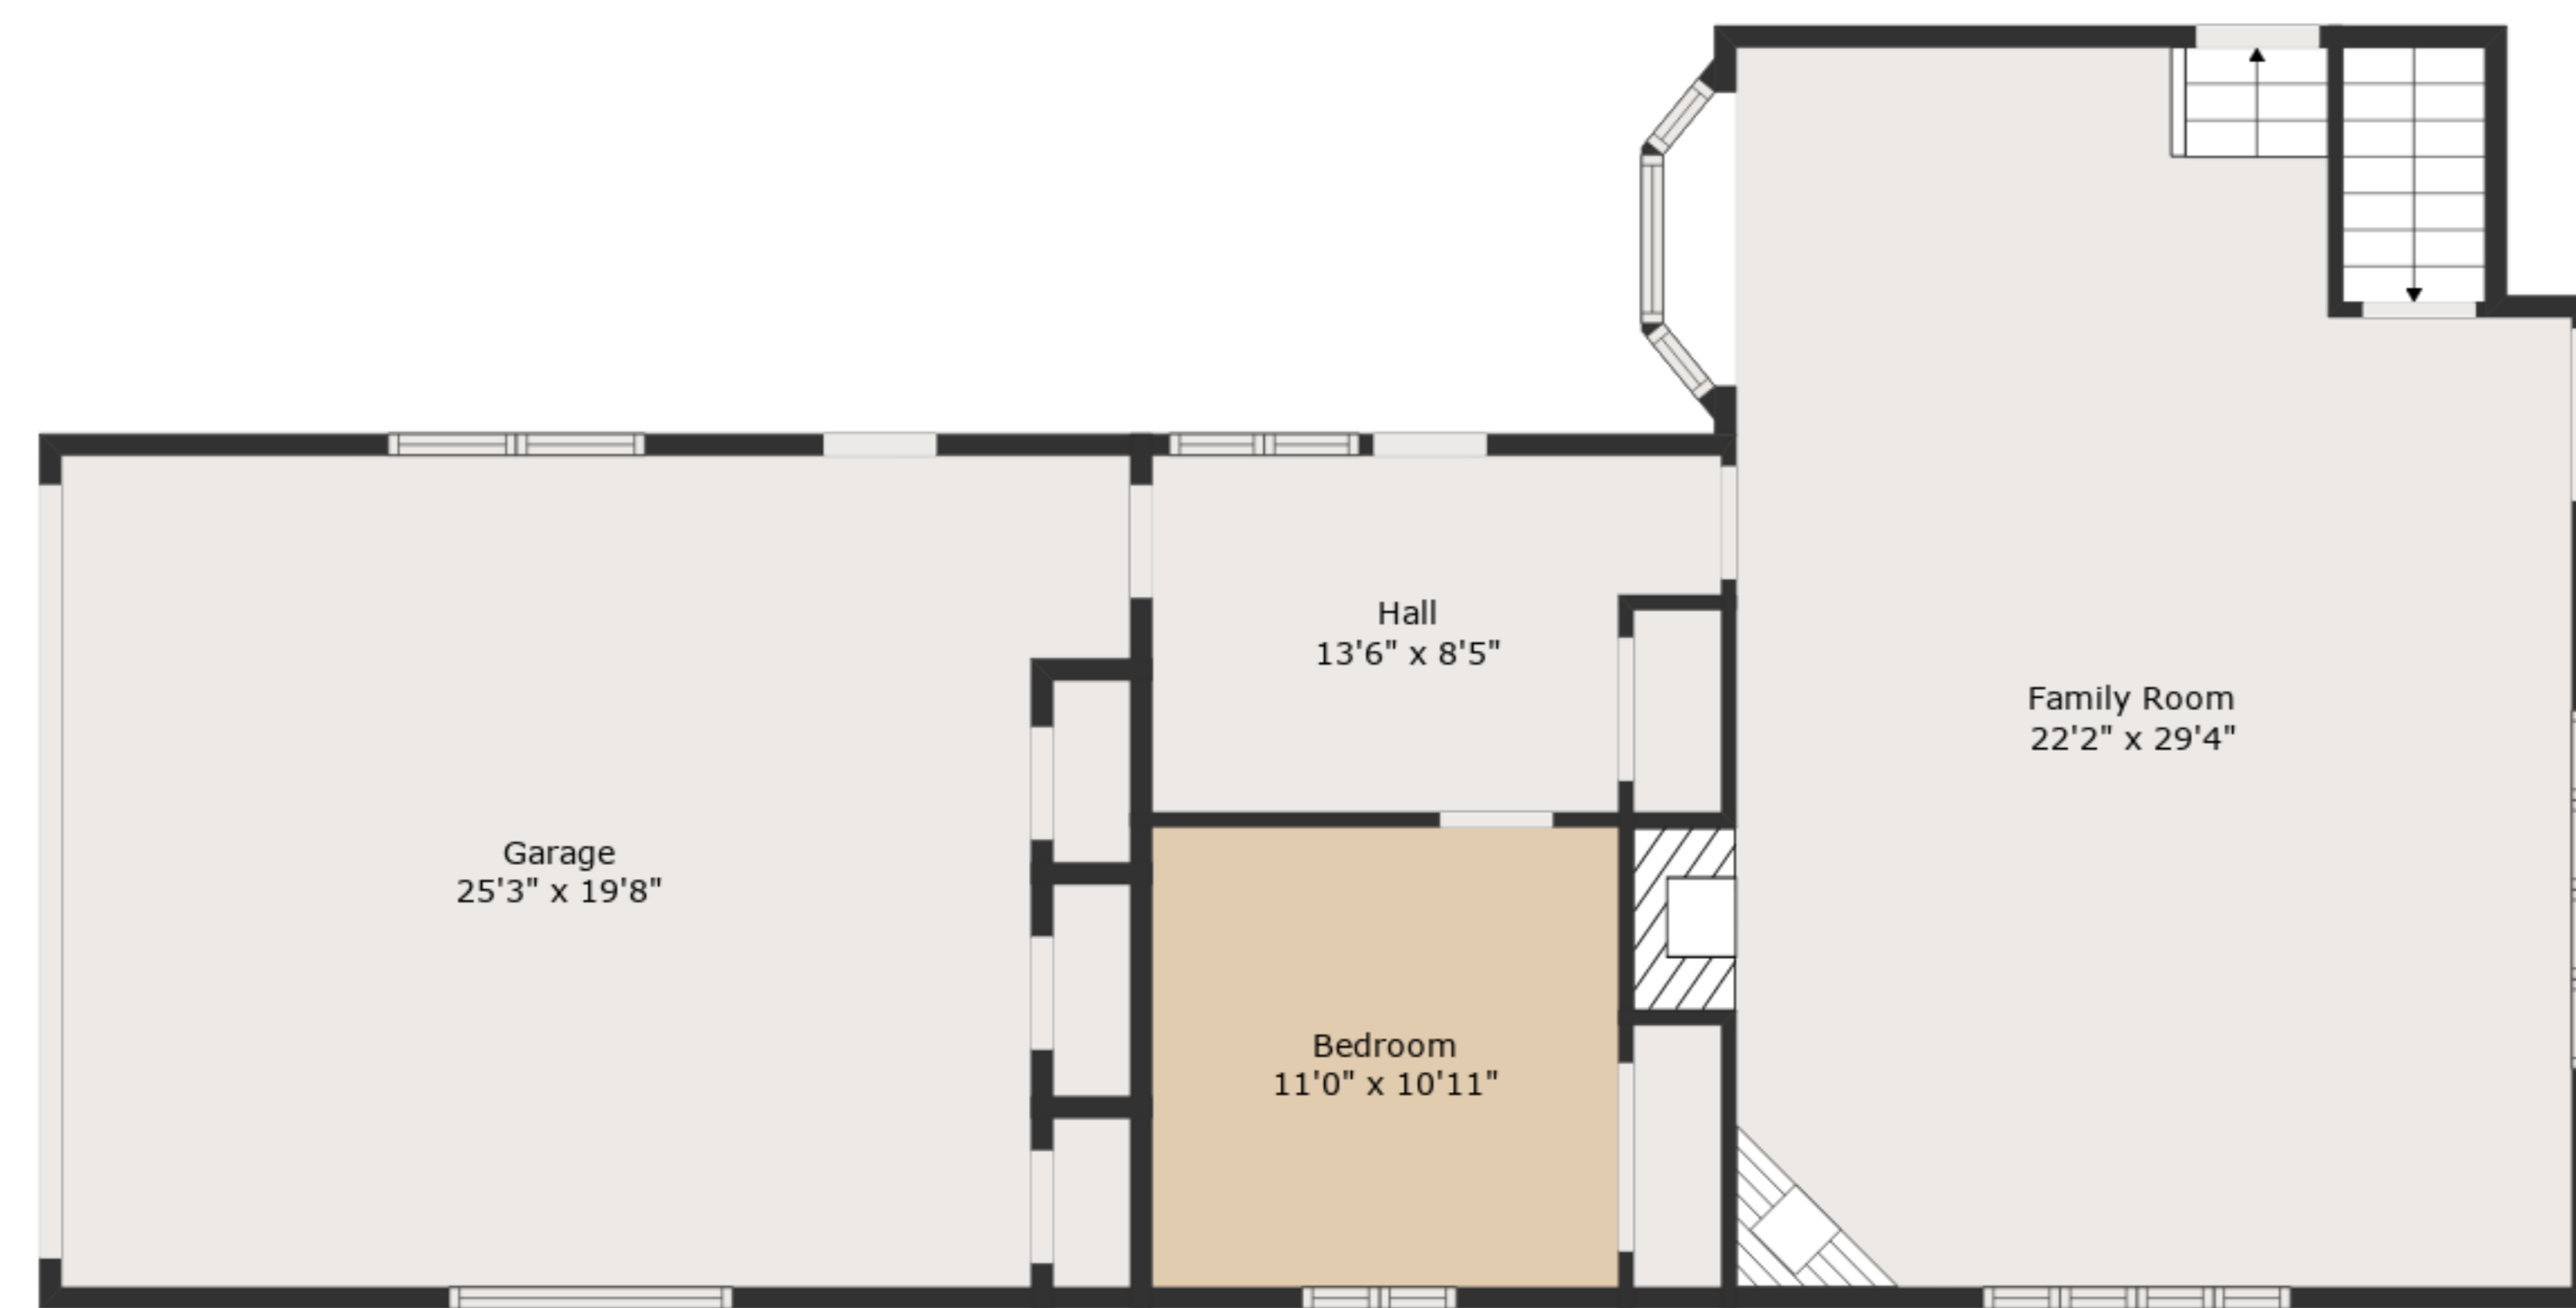

TOTAL: 4887 sq. ft

BELOW GROUND: 1028 sq. ft, FLOOR 2: 1374 sq. ft, FLOOR 3: 1574 sq. ft, FLOOR 4: 911 sq. ft
 EXCLUDED AREAS: ELECTRICAL ROOM: 65 sq. ft, STORAGE: 344 sq. ft, BAY WINDOW: 26 sq. ft,
 GARAGE: 491 sq. ft, DECK: 406 sq. ft, FIREPLACE: 16 sq. ft

Measurements Are Deemed Highly Reliable But Not Guaranteed.

TOTAL: 4887 sq. ft

BELOW GROUND: 1028 sq. ft, FLOOR 2: 1374 sq. ft, FLOOR 3: 1574 sq. ft, FLOOR 4: 911 sq. ft
 EXCLUDED AREAS: ELECTRICAL ROOM: 65 sq. ft, STORAGE: 344 sq. ft, BAY WINDOW: 26 sq. ft,
 GARAGE: 491 sq. ft, DECK: 406 sq. ft, FIREPLACE: 16 sq. ft

Measurements Are Deemed Highly Reliable But Not Guaranteed.

Floor 3

Floor 2

Floor 4

Floor 1

TOTAL: 4887 sq. ft
 BELOW GROUND: 1028 sq. ft, FLOOR 2: 1374 sq. ft, FLOOR 3: 1574 sq. ft, FLOOR 4: 911 sq. ft
 EXCLUDED AREAS: ELECTRICAL ROOM: 65 sq. ft, STORAGE: 344 sq. ft, BAY WINDOW: 26 sq. ft,
 GARAGE: 491 sq. ft, DECK: 406 sq. ft, FIREPLACE: 16 sq. ft