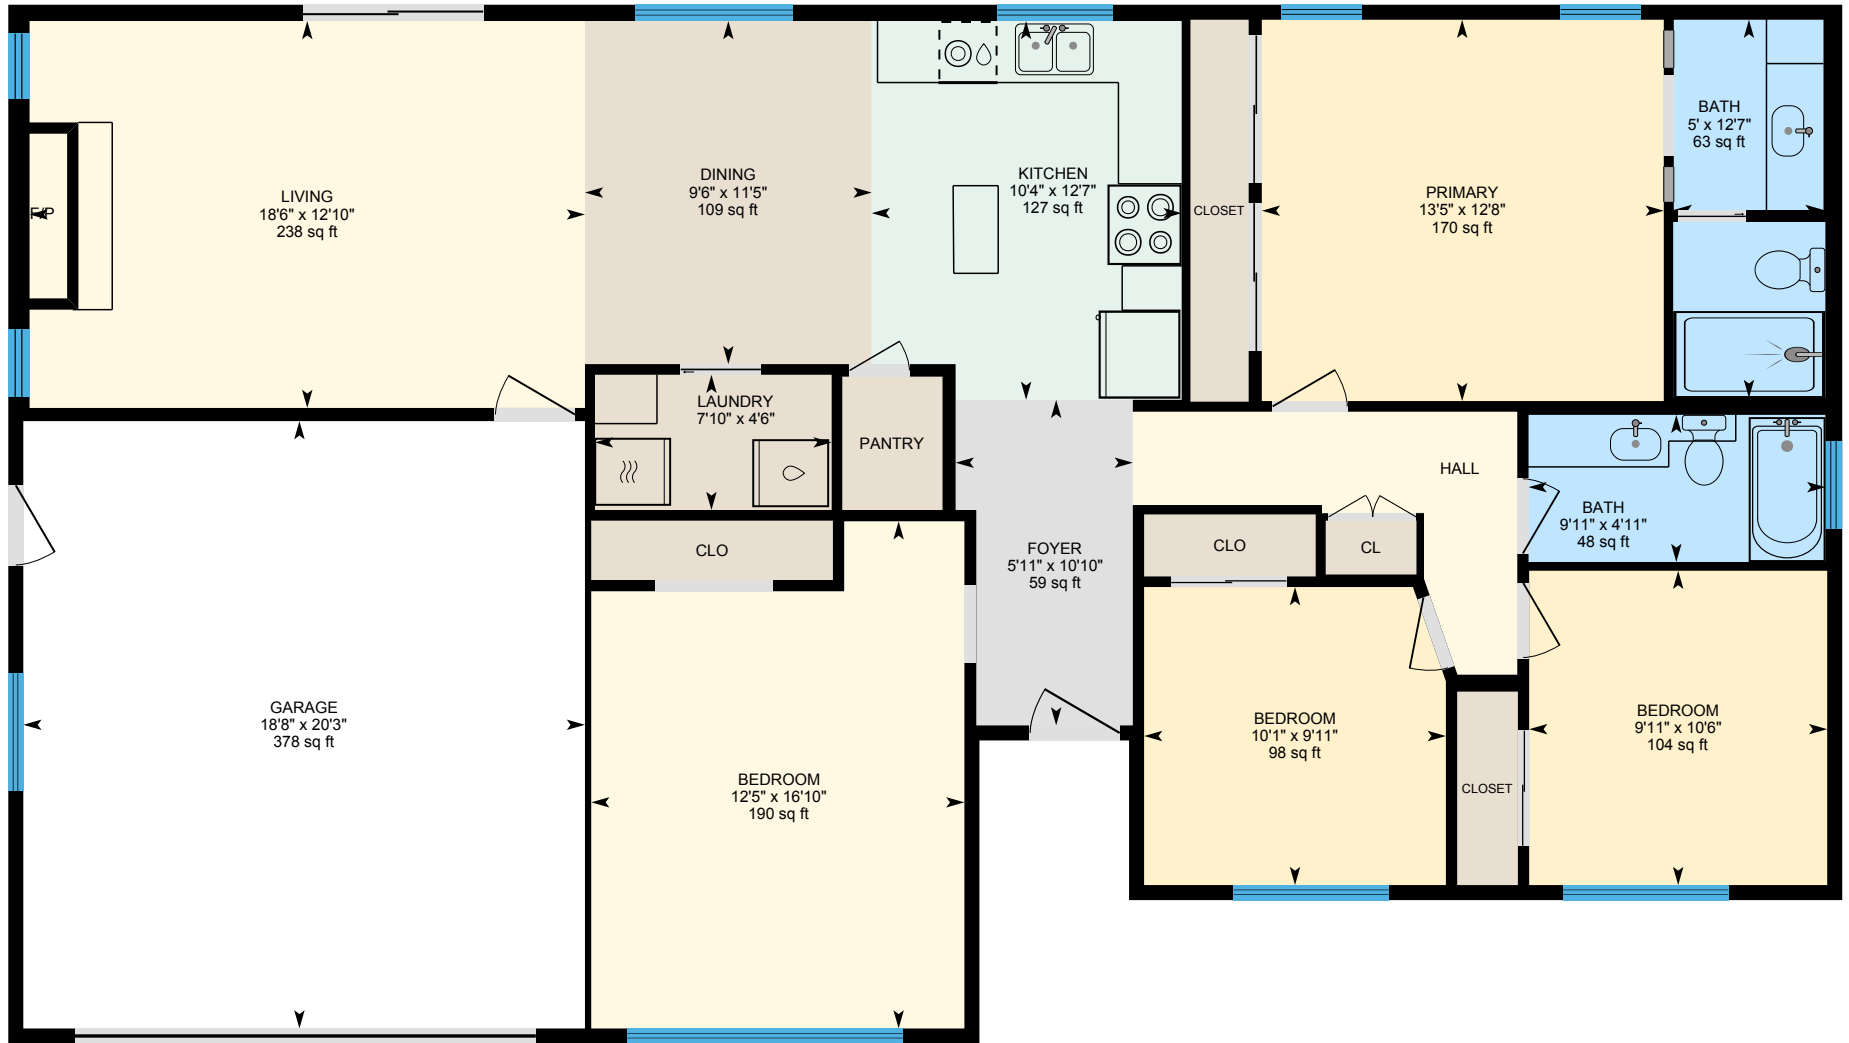

1843 Ethan Allen Ct, Turlock, CA

Main Floor Finished Area 1542.20 sq ft
Unfinished Area 397.46 sq ft

PREPARED: 2024/05/14