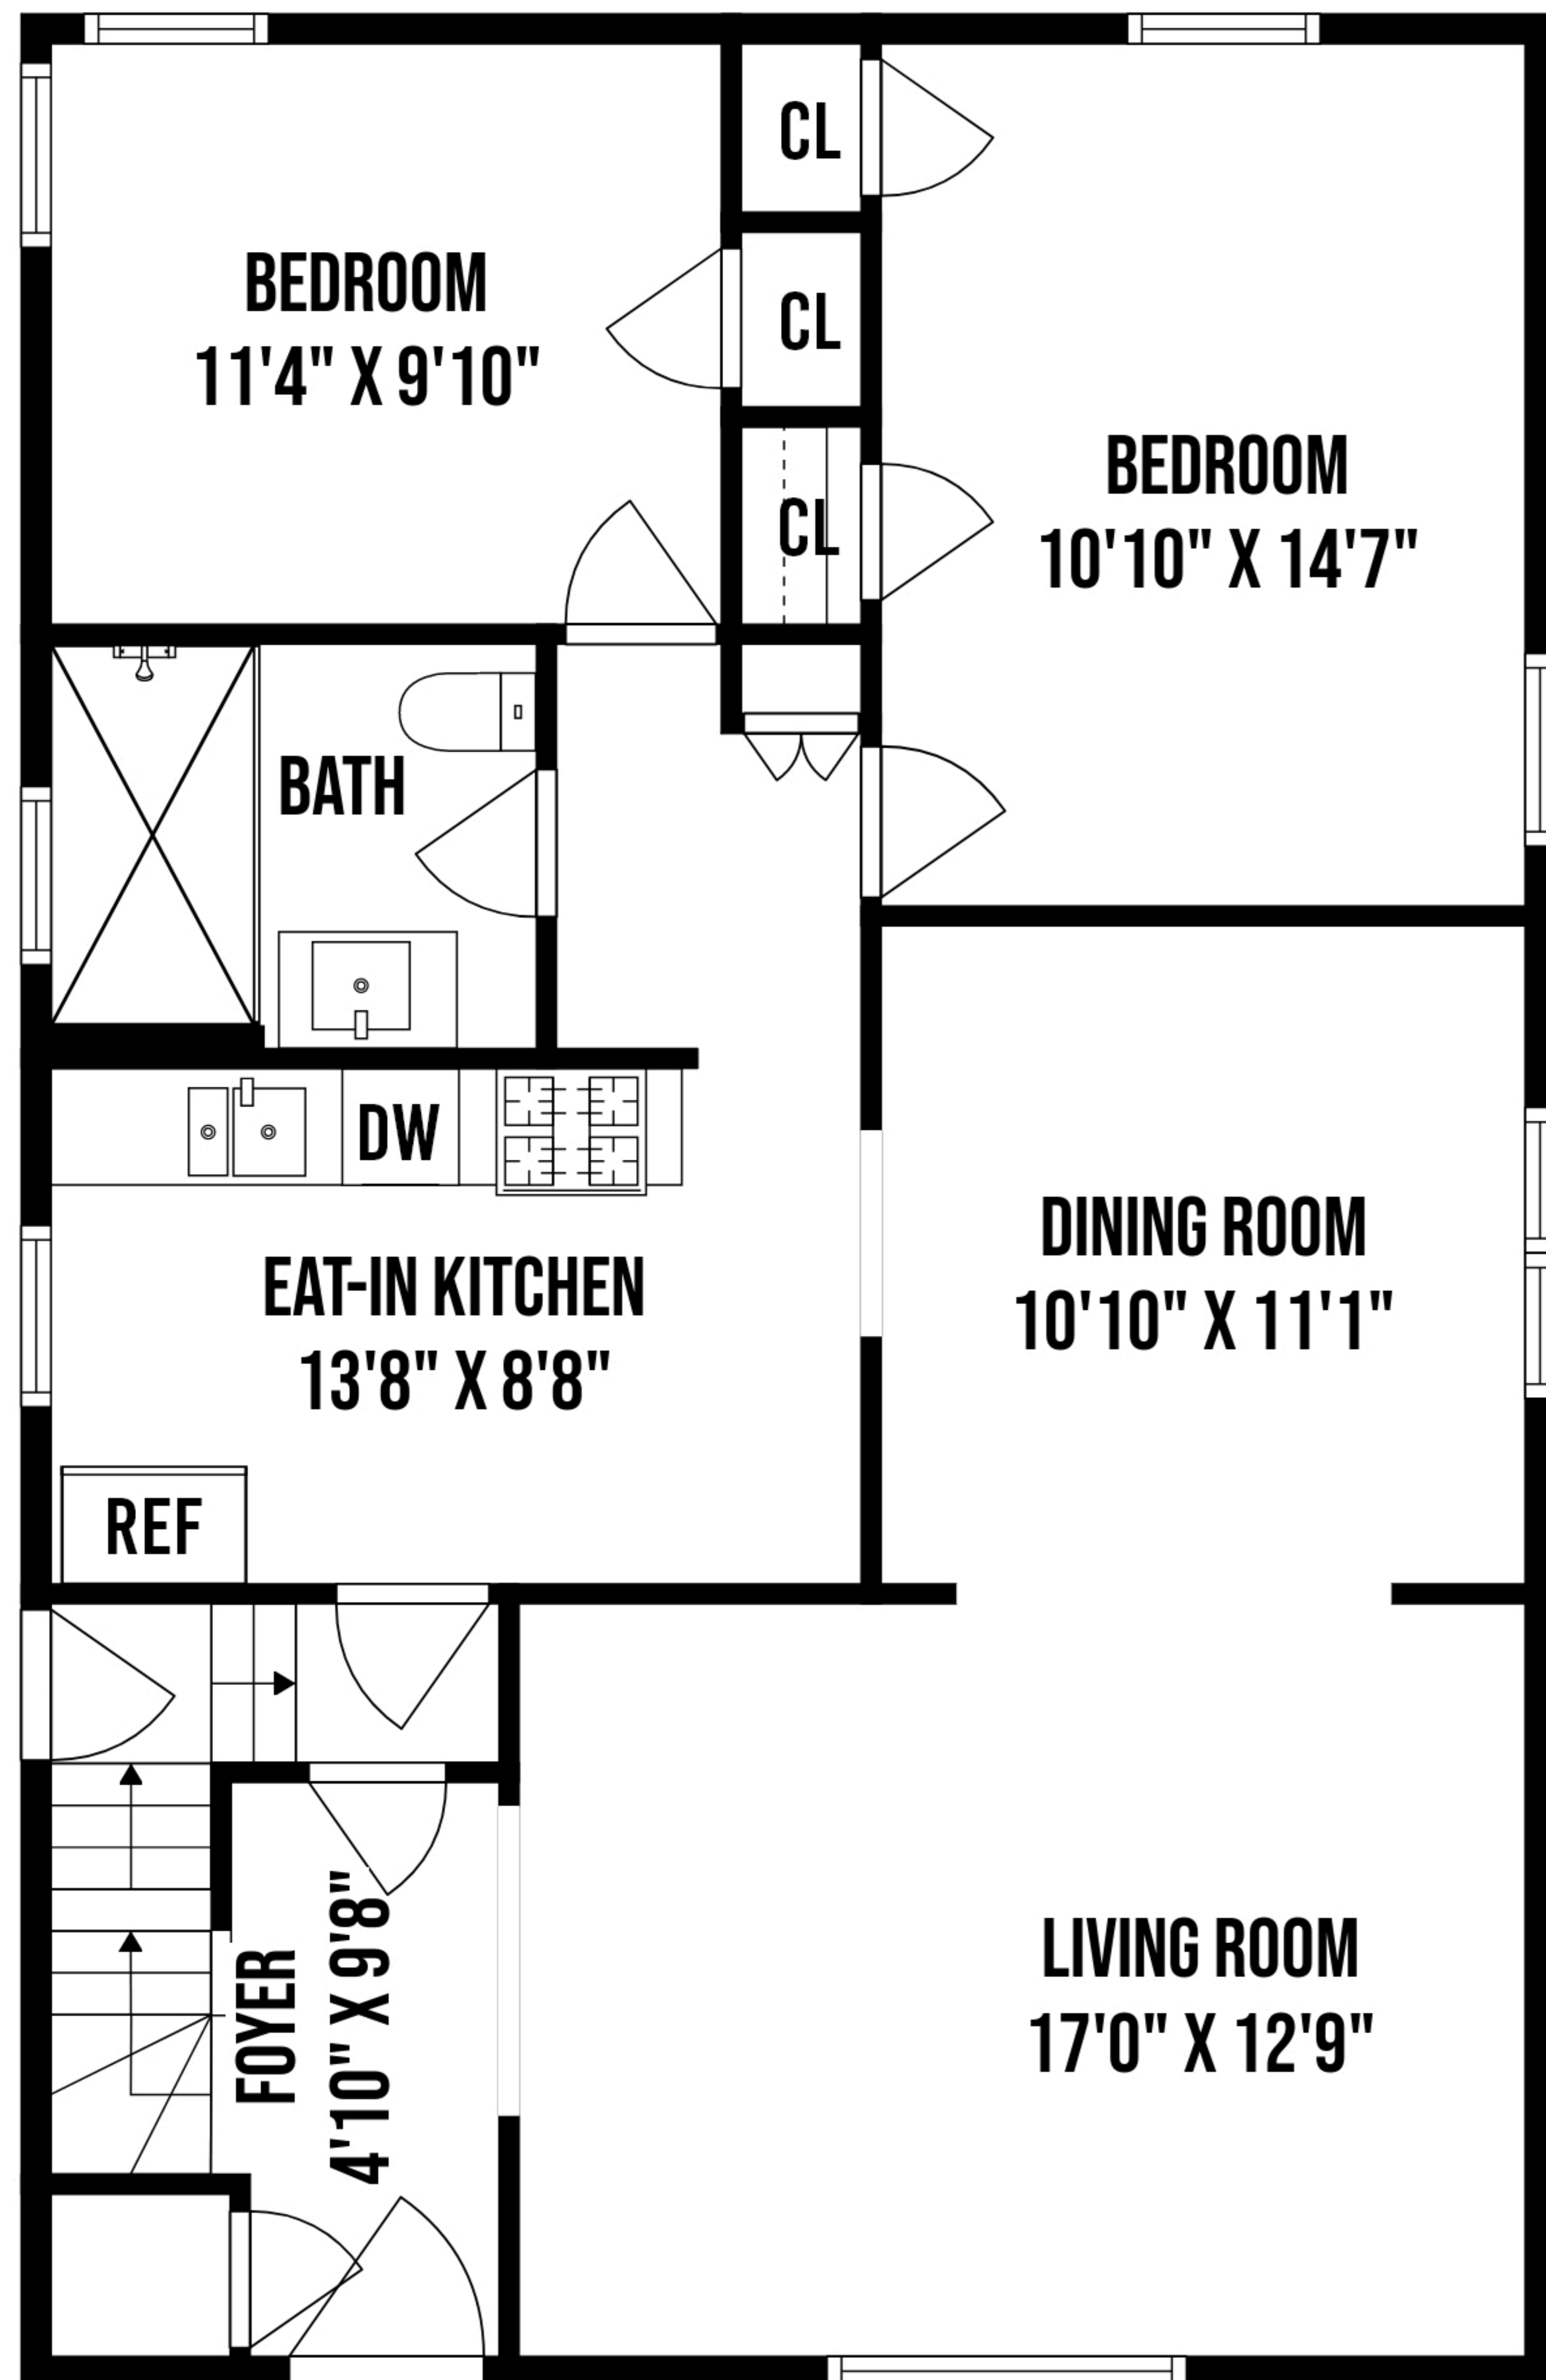

88 ANN STREET VALLEY STREAM NY

MAIN FLOOR

SECOND FLOOR

LOWER LEVEL