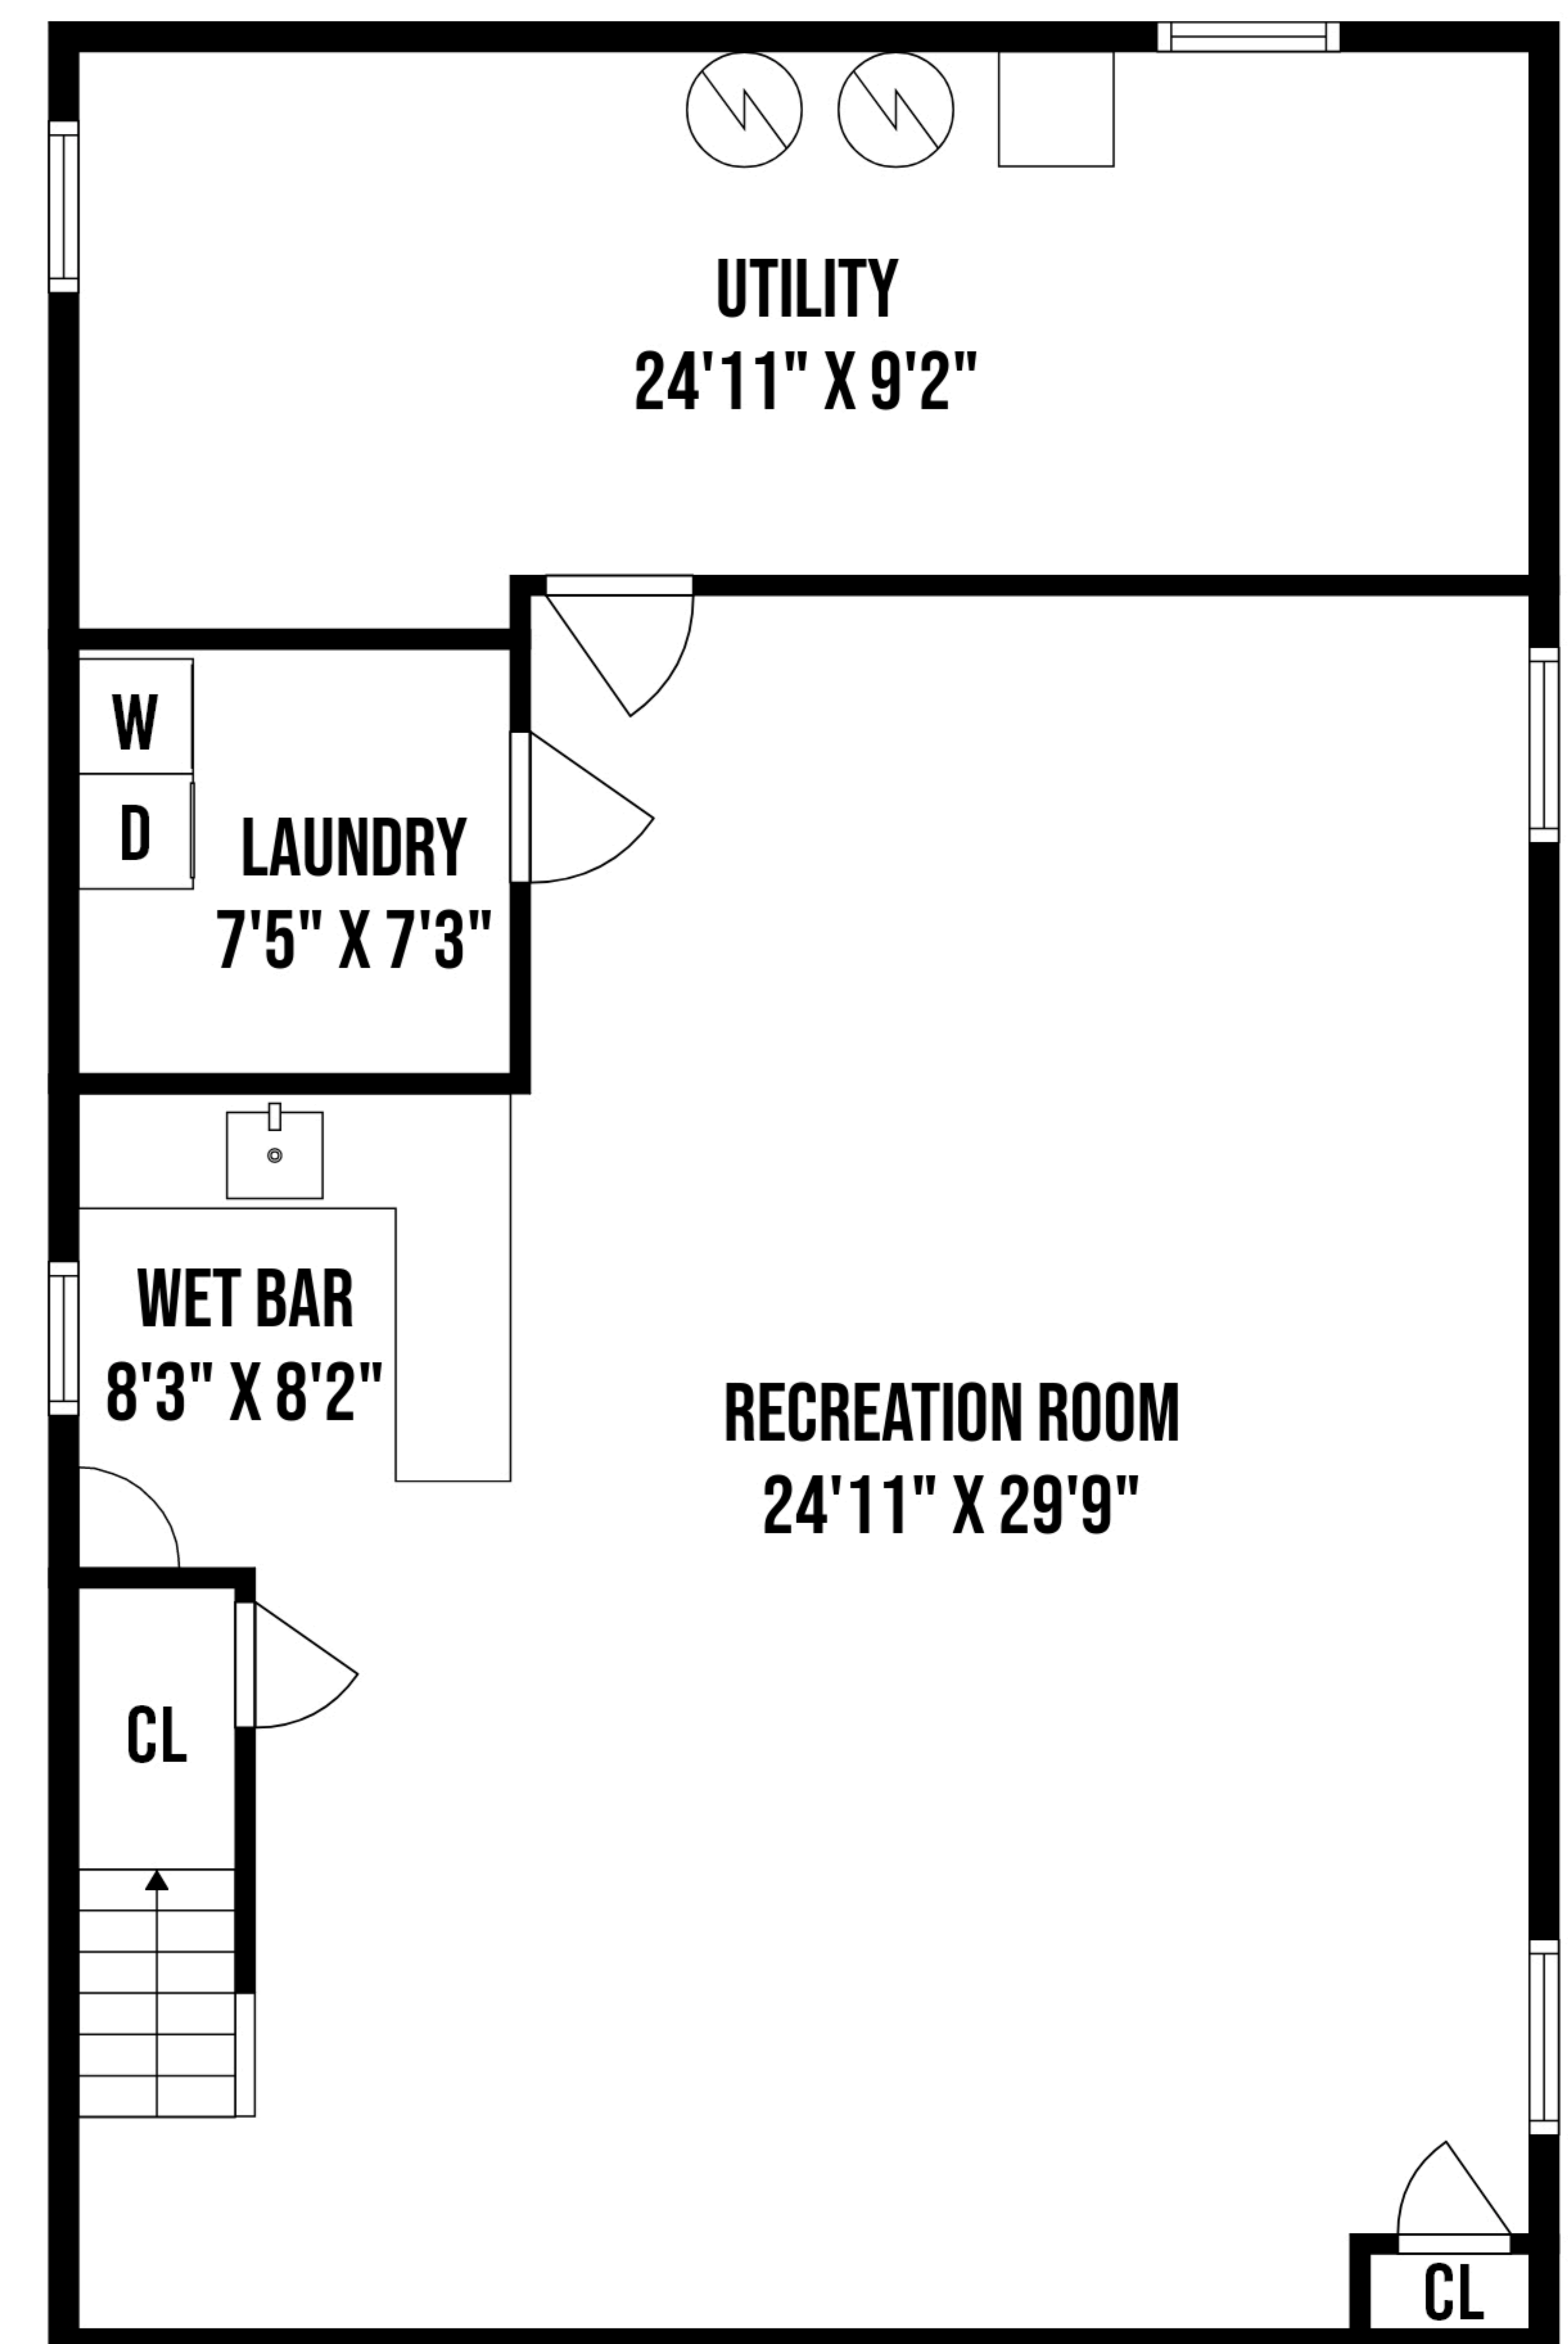

88 ANN STREET VALLEY STREAM NY

MAIN FLOOR

SECOND FLOOR

LOWER LEVEL