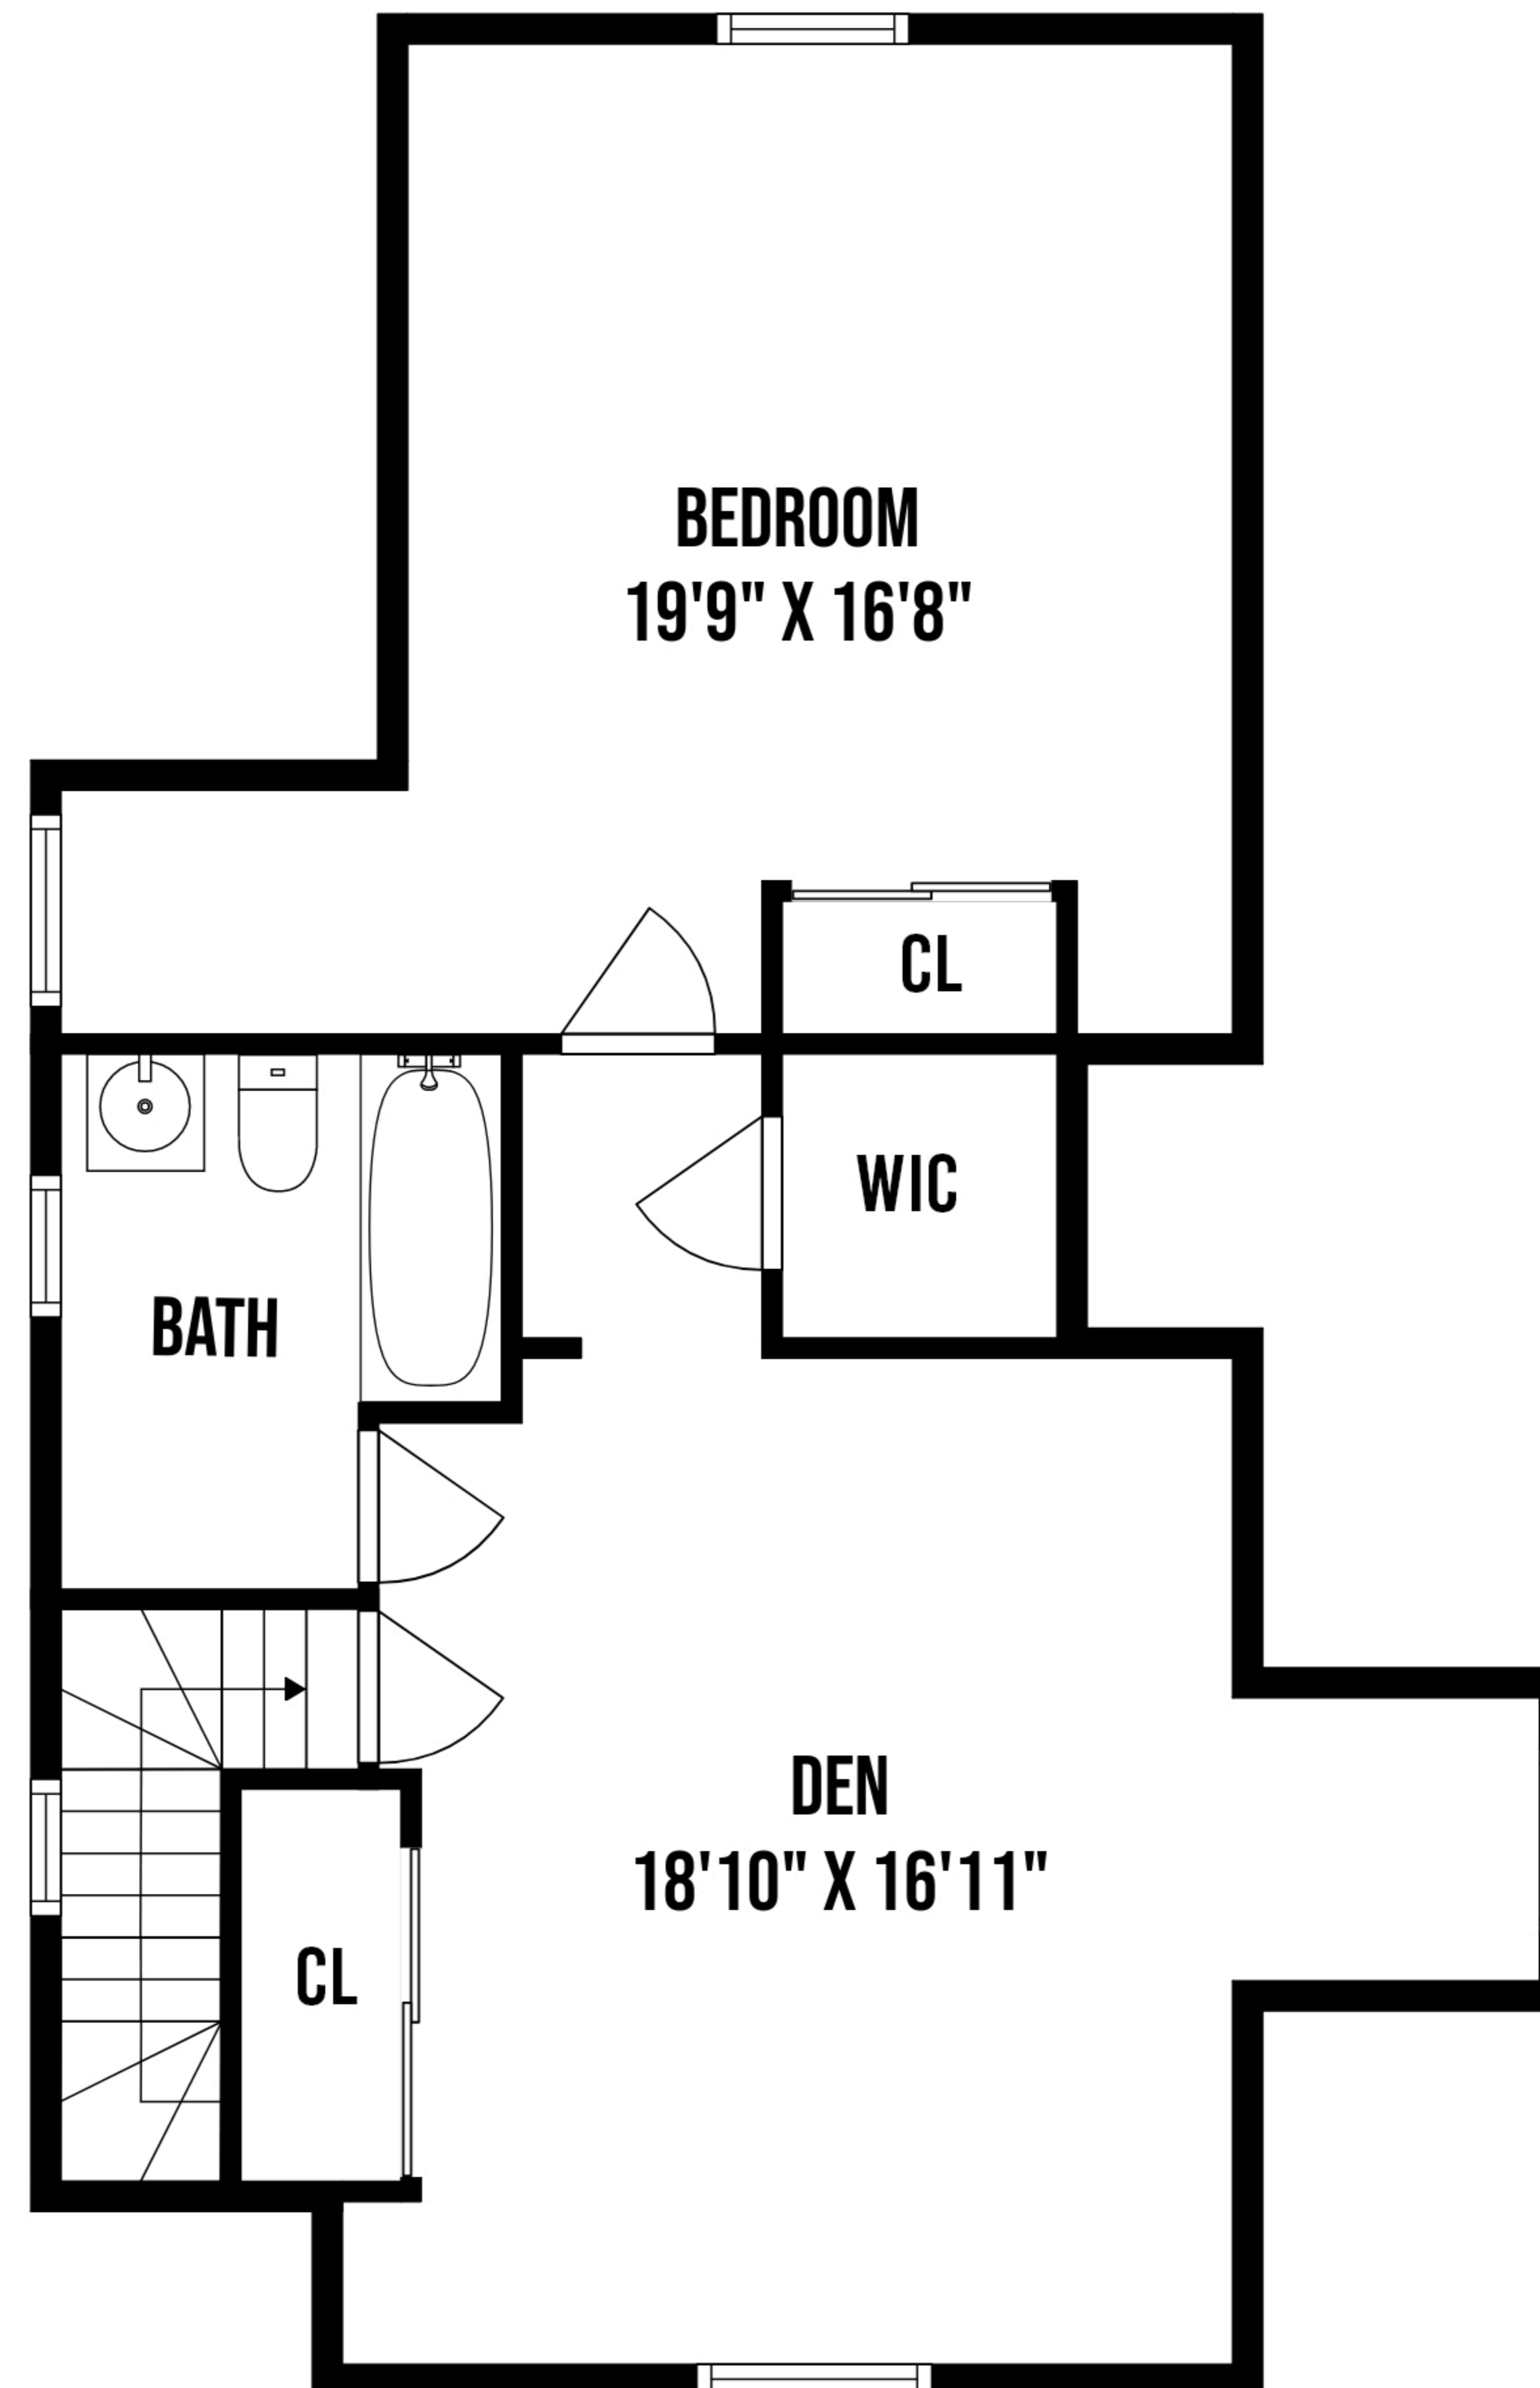

88 ANN STREET VALLEY STREAM NY

MAIN FLOOR

SECOND FLOOR

LOWER LEVEL