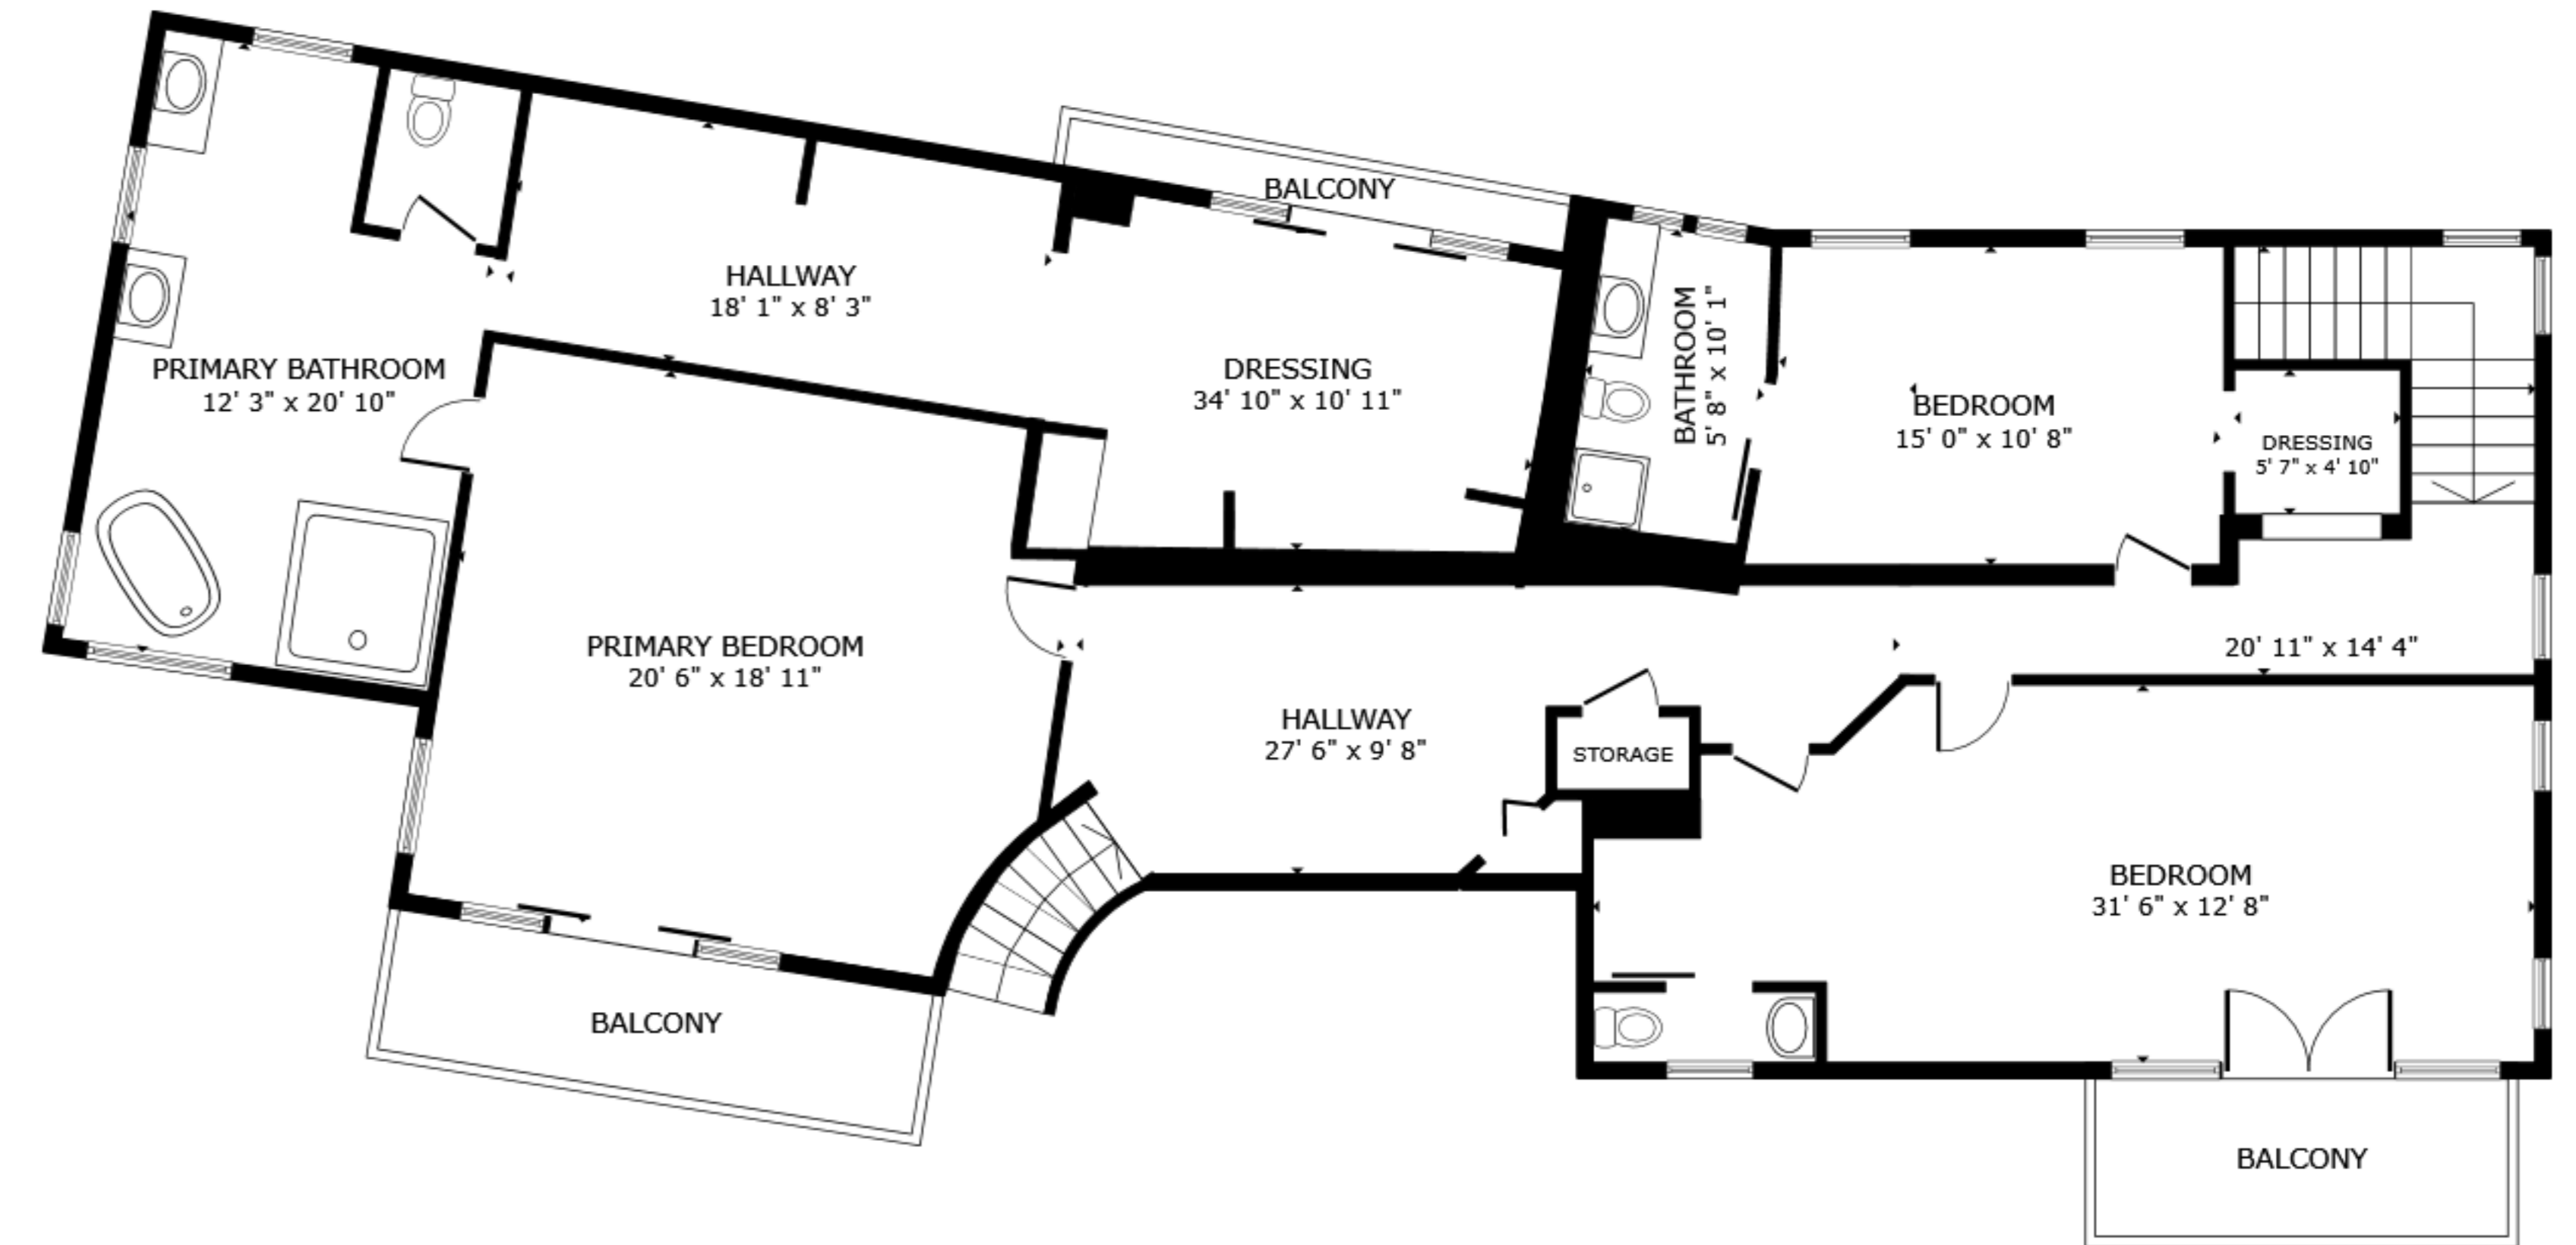

FLOOR 1

FLOOR 2

GROSS INTERNAL AREA
 FLOOR 1 3,474 sq.ft. FLOOR 2 2,010 sq.ft.
 EXCLUDED AREAS : VERANDA 56 sq.ft. BALCONY 86 sq.ft. BALCONY 29 sq.ft. BALCONY 73 sq.ft.
 TOTAL : 5,484 sq.ft.

SIZES AND DIMENSIONS ARE APPROXIMATE, ACTUAL MAY VARY.