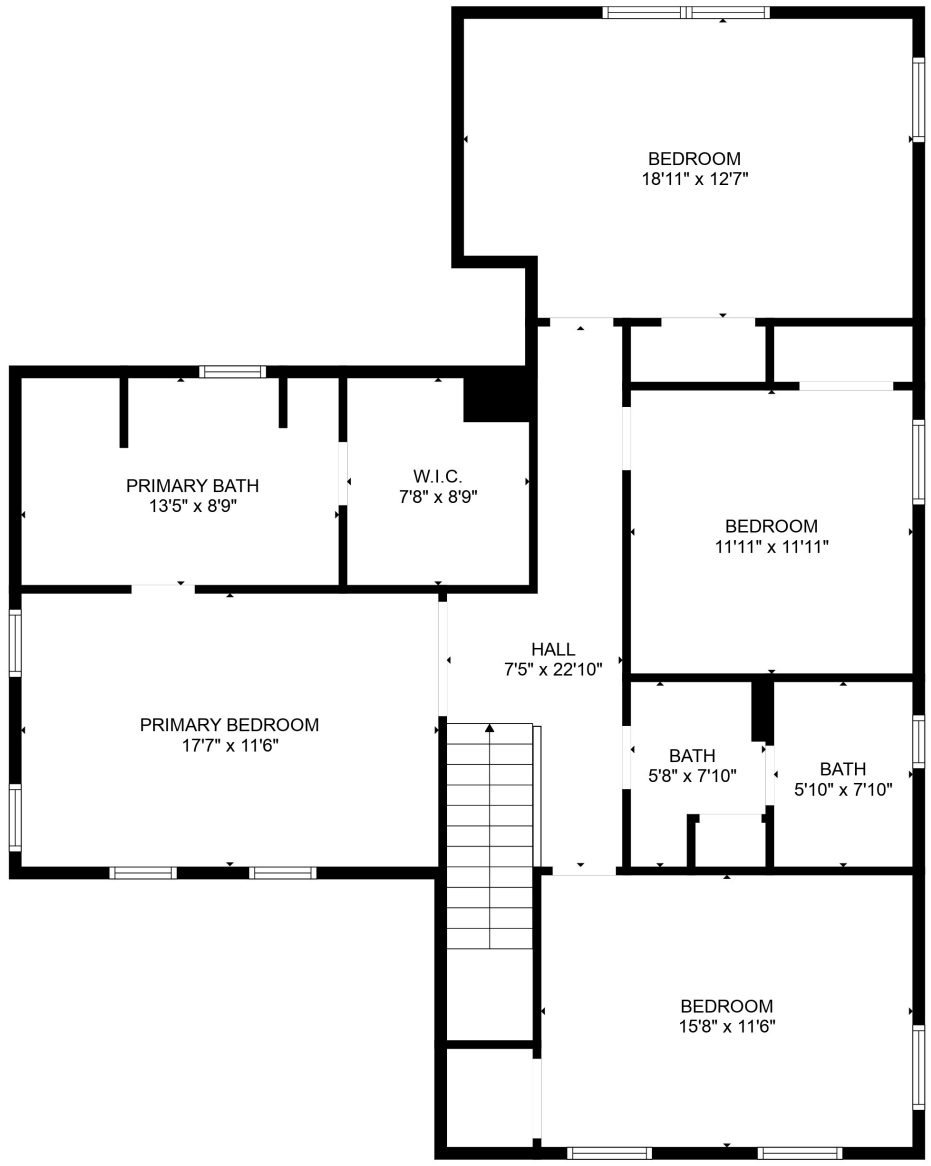

Total scanned area: 3269 sq. ft

SIZES AND DIMENSIONS ARE APPROXIMATE. ACTUAL MAY VARY.

Total scanned area: 3269 sq. ft

SIZES AND DIMENSIONS ARE APPROXIMATE. ACTUAL MAY VARY.

Total scanned area: 3269 sq. ft

SIZES AND DIMENSIONS ARE APPROXIMATE. ACTUAL MAY VARY.