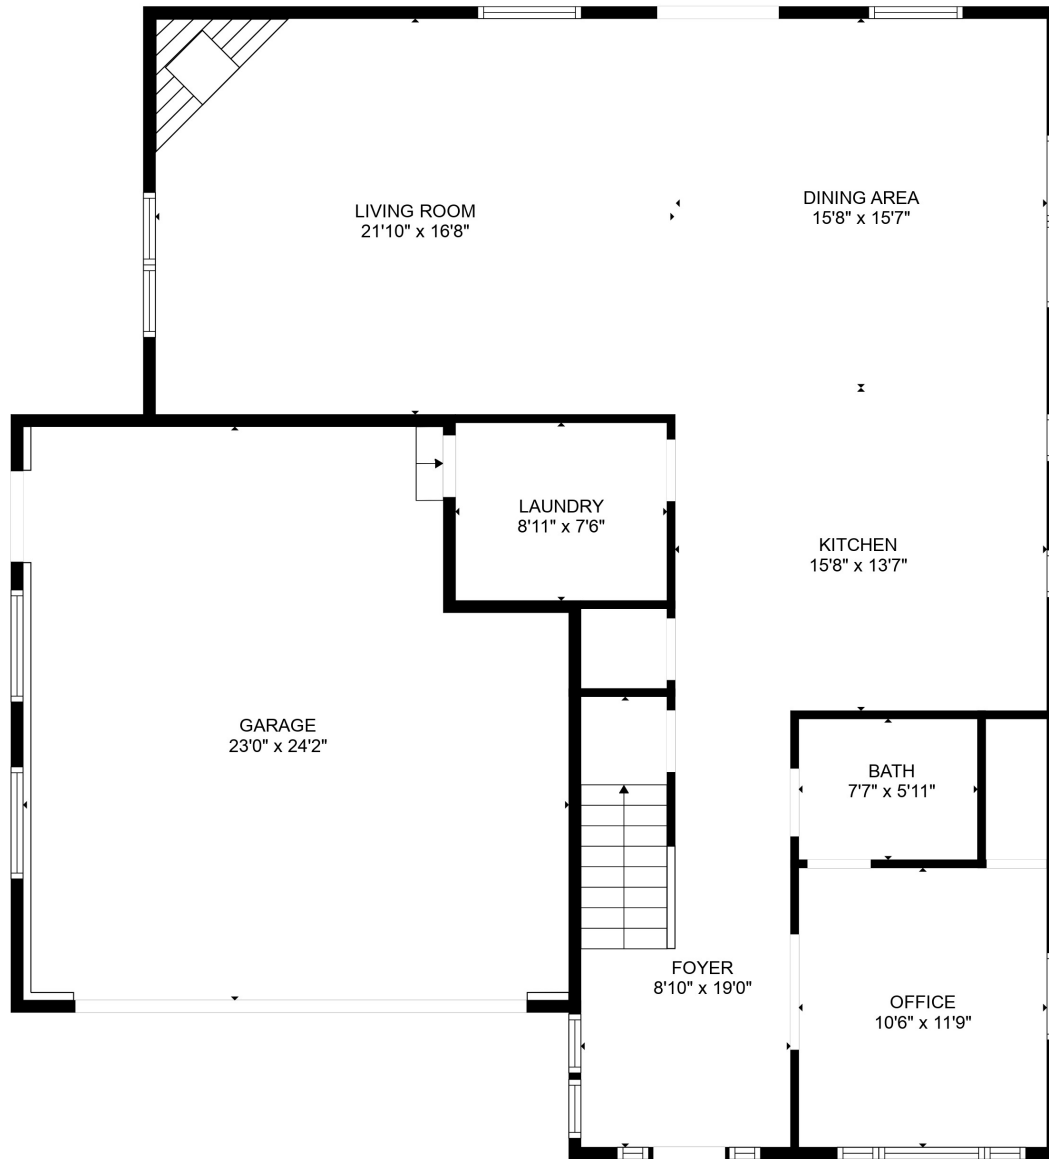

Total scanned area: 3269 sq. ft

SIZES AND DIMENSIONS ARE APPROXIMATE. ACTUAL MAY VARY.

Total scanned area: 3269 sq. ft

SIZES AND DIMENSIONS ARE APPROXIMATE. ACTUAL MAY VARY.

Total scanned area: 3269 sq. ft

SIZES AND DIMENSIONS ARE APPROXIMATE. ACTUAL MAY VARY.