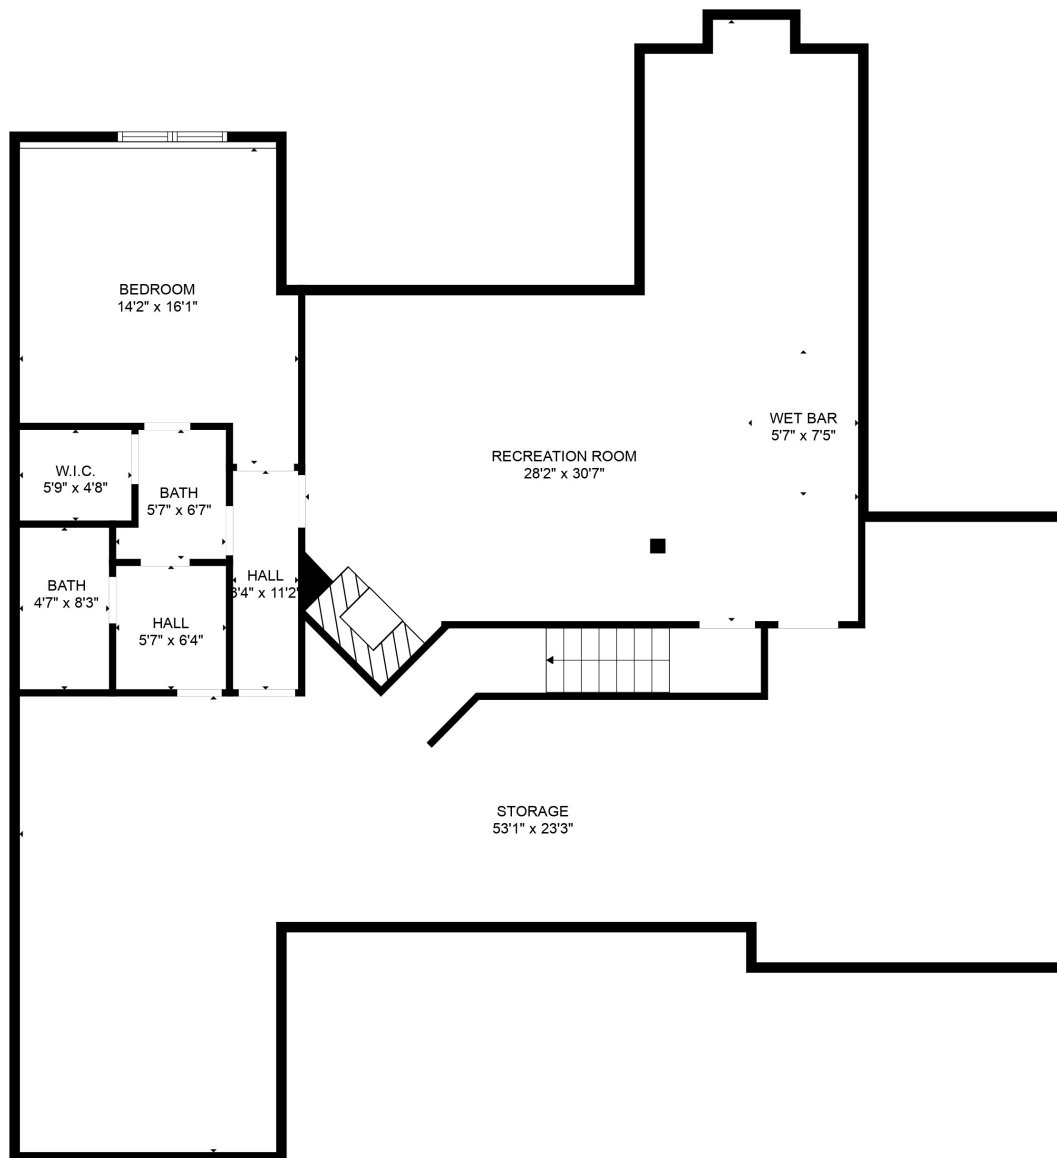

FLOOR 1

FLOOR 2

Total scanned area: 4297 sq. ft

Total scanned area: 4297 sq. ft

MEASUREMENTS ARE CALCULATED BY CUBICASA TECHNOLOGY. DEEMED HIGHLY RELIABLE BUT NOT GUARANTEED.

Total scanned area: 4297 sq. ft

MEASUREMENTS ARE CALCULATED BY CUBICASA TECHNOLOGY, DEEMED HIGHLY RELIABLE BUT NOT GUARANTEED.