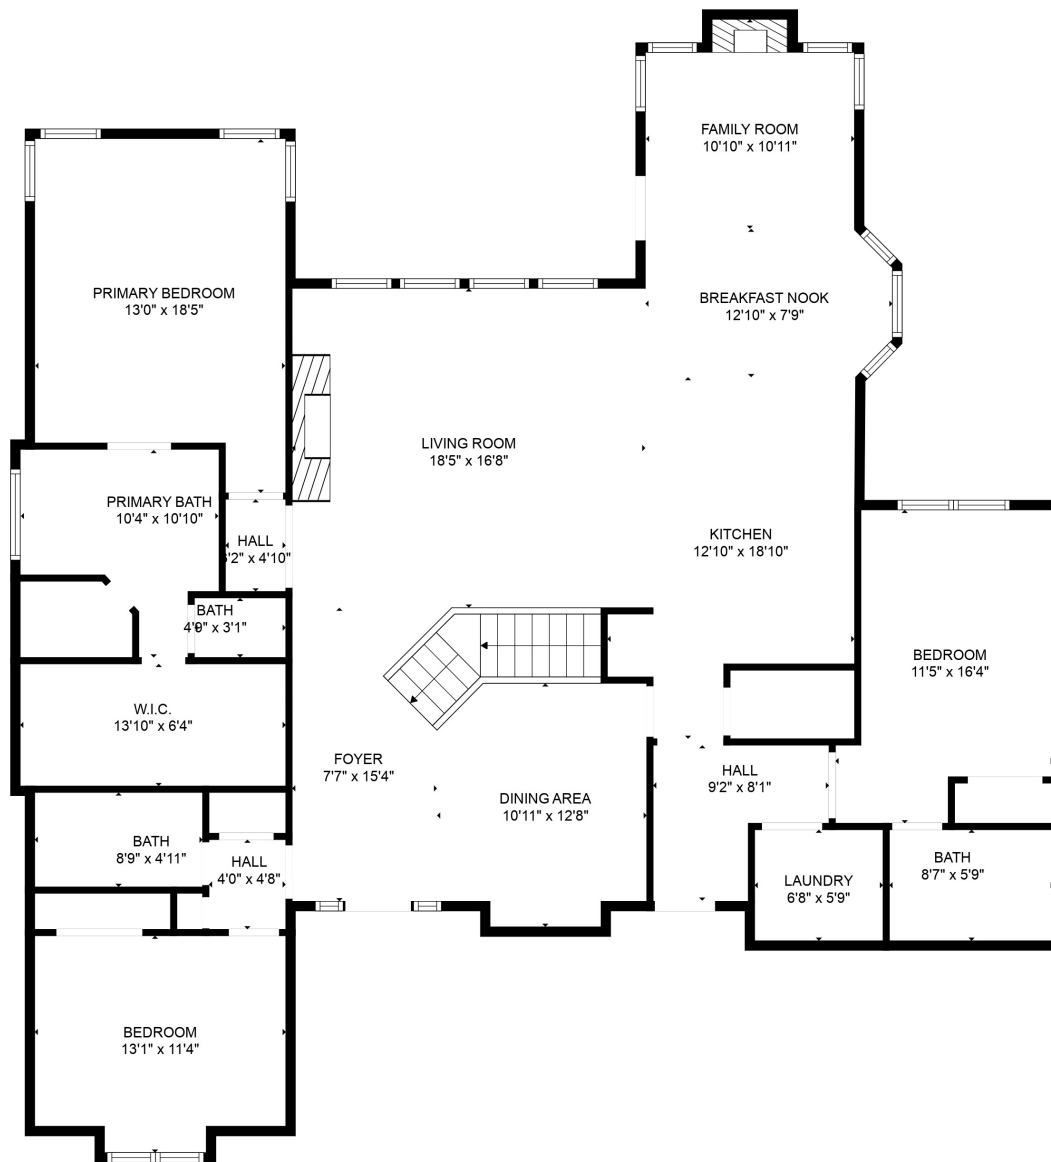

FLOOR 1

FLOOR 2

Total scanned area: 4297 sq. ft

Total scanned area: 4297 sq. ft

MEASUREMENTS ARE CALCULATED BY CUBICASA TECHNOLOGY. DEEMED HIGHLY RELIABLE BUT NOT GUARANTEED.

Total scanned area: 4297 sq. ft

MEASUREMENTS ARE CALCULATED BY CUBICASA TECHNOLOGY, DEEMED HIGHLY RELIABLE BUT NOT GUARANTEED.