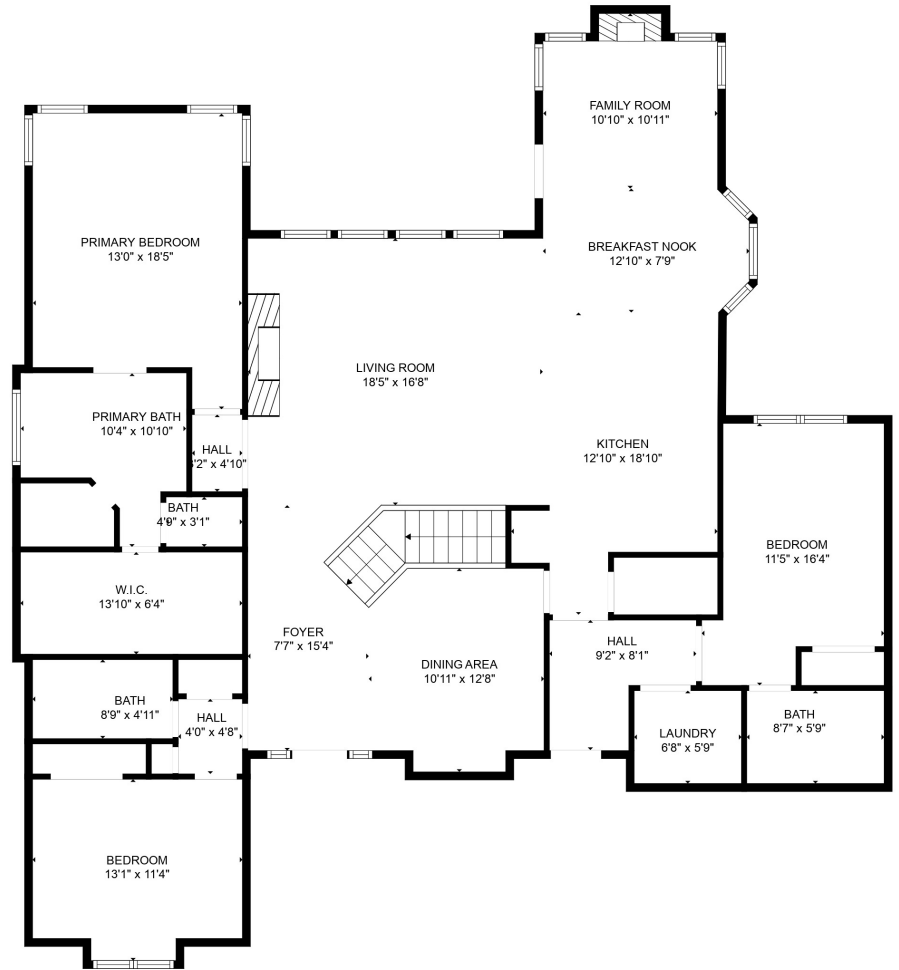

FLOOR 1

FLOOR 2

Total scanned area: 4297 sq. ft

Total scanned area: 4297 sq. ft

MEASUREMENTS ARE CALCULATED BY CUBICASA TECHNOLOGY. DEEMED HIGHLY RELIABLE BUT NOT GUARANTEED.

Total scanned area: 4297 sq. ft

MEASUREMENTS ARE CALCULATED BY CUBICASA TECHNOLOGY, DEEMED HIGHLY RELIABLE BUT NOT GUARANTEED.