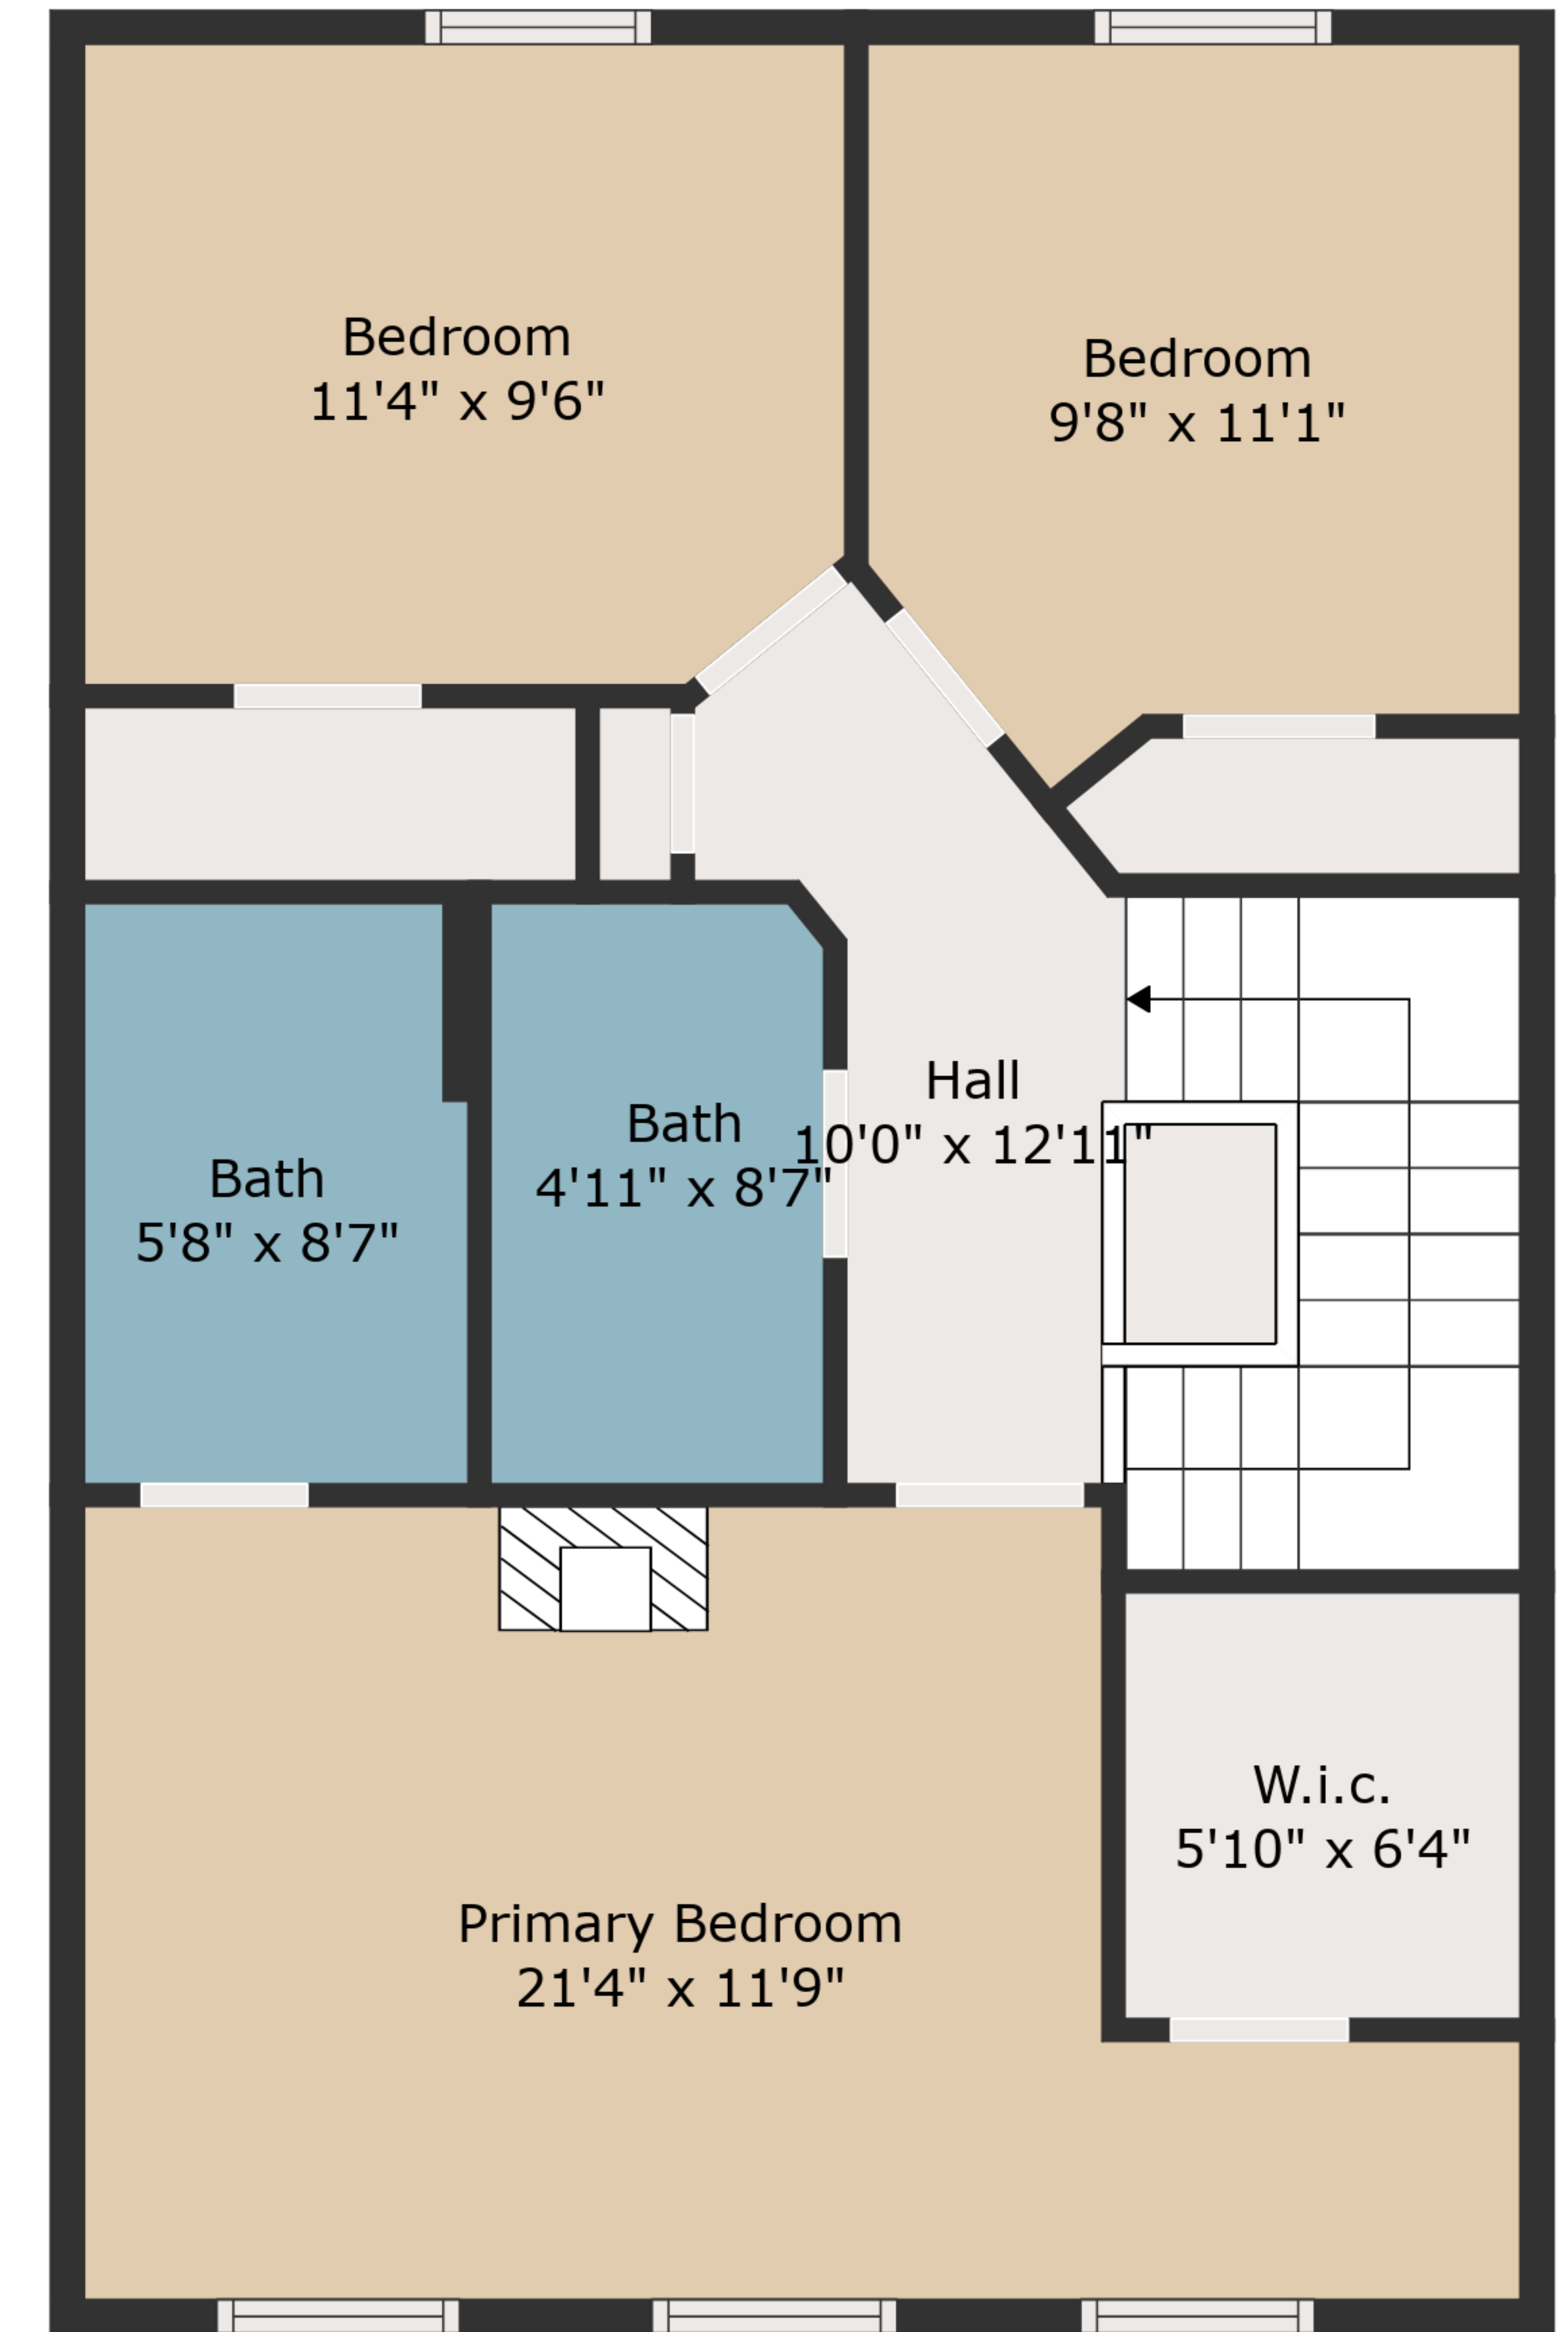

TOTAL: 1769 sq. ft
BELOW GROUND: 389 sq. ft, FLOOR 2: 665 sq. ft, FLOOR 3: 715 sq. ft
EXCLUDED AREAS: GARAGE: 219 sq. ft

Measurements Are Deemed Highly Reliable But Not Guaranteed.

TOTAL: 1769 sq. ft

BELOW GROUND: 389 sq. ft, FLOOR 2: 665 sq. ft, FLOOR 3: 715 sq. ft
EXCLUDED AREAS: GARAGE: 219 sq. ft

Measurements Are Deemed Highly Reliable But Not Guaranteed.

TOTAL: 1769 sq. ft
BELOW GROUND: 389 sq. ft, FLOOR 2: 665 sq. ft, FLOOR 3: 715 sq. ft
EXCLUDED AREAS: GARAGE: 219 sq. ft

Measurements Are Deemed Highly Reliable But Not Guaranteed.

Floor 1

Floor 2

Floor 3

TOTAL: 1769 sq. ft
 BELOW GROUND: 389 sq. ft, FLOOR 2: 665 sq. ft, FLOOR 3: 715 sq. ft
 EXCLUDED AREAS: GARAGE: 219 sq. ft

Measurements Are Deemed Highly Reliable But Not Guaranteed.