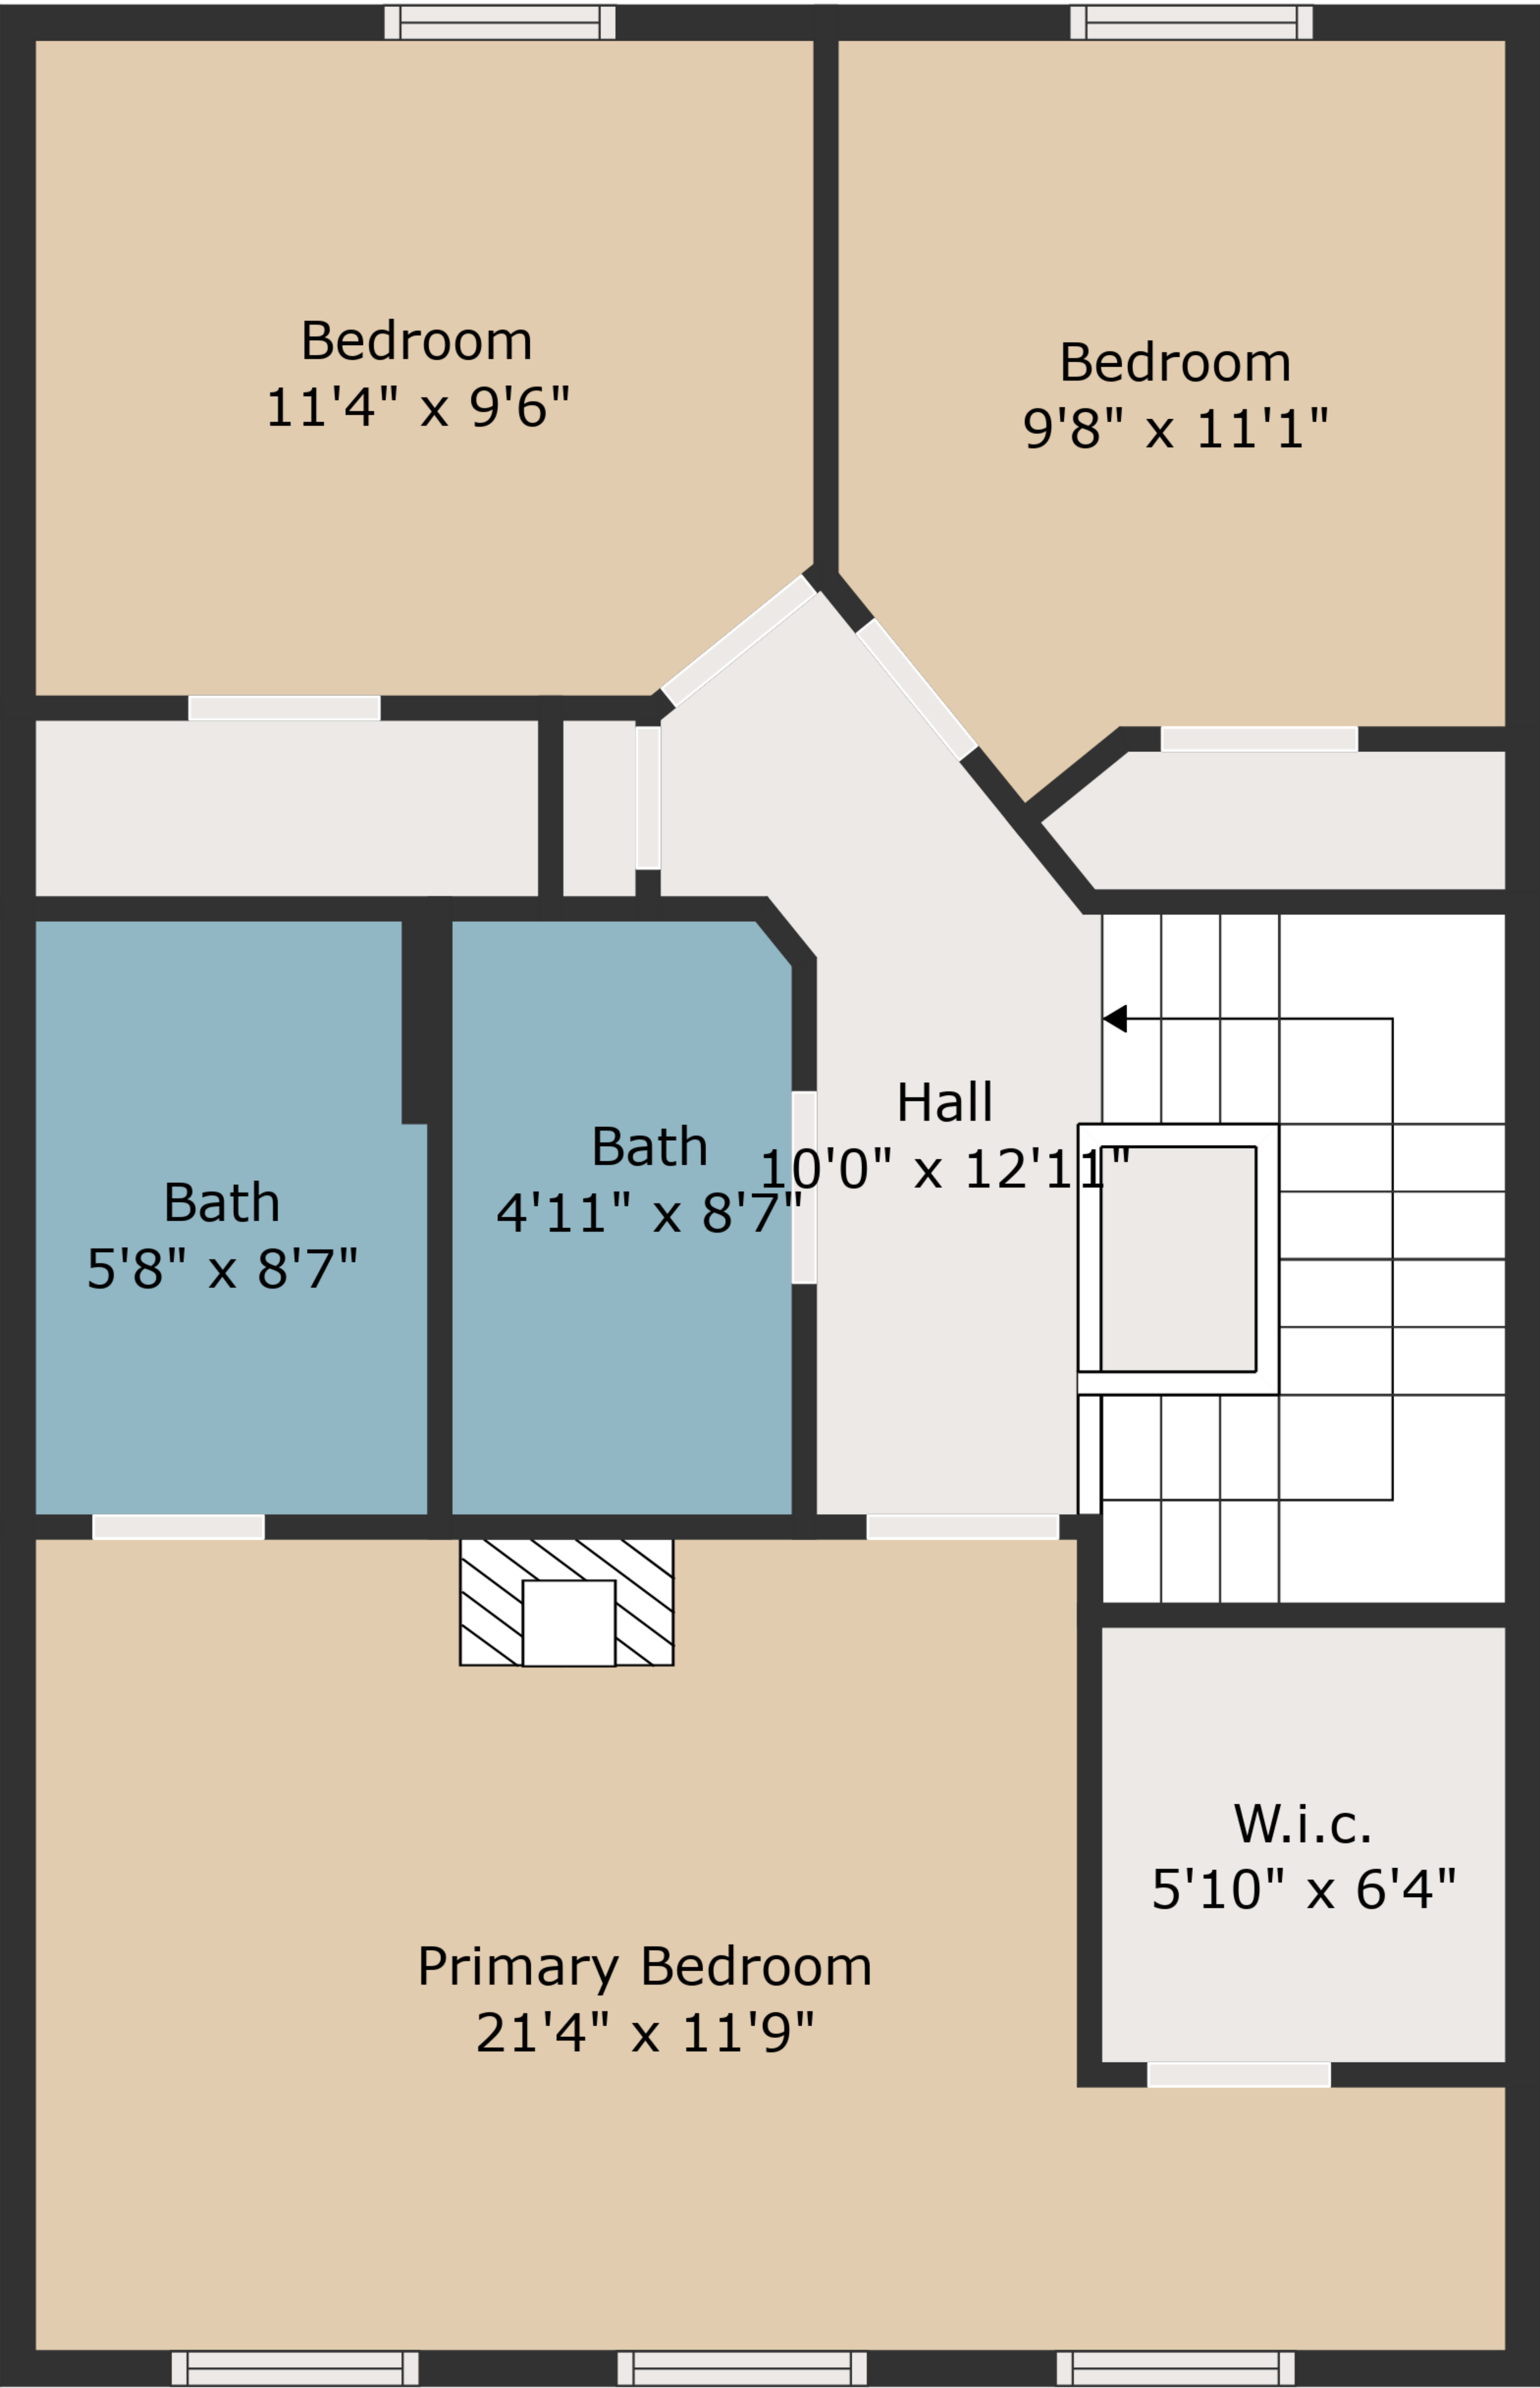

TOTAL: 1769 sq. ft
BELOW GROUND: 389 sq. ft, FLOOR 2: 665 sq. ft, FLOOR 3: 715 sq. ft
EXCLUDED AREAS: GARAGE: 219 sq. ft

Measurements Are Deemed Highly Reliable But Not Guaranteed.

TOTAL: 1769 sq. ft

BELOW GROUND: 389 sq. ft, FLOOR 2: 665 sq. ft, FLOOR 3: 715 sq. ft
EXCLUDED AREAS: GARAGE: 219 sq. ft

Measurements Are Deemed Highly Reliable But Not Guaranteed.

TOTAL: 1769 sq. ft
BELOW GROUND: 389 sq. ft, FLOOR 2: 665 sq. ft, FLOOR 3: 715 sq. ft
EXCLUDED AREAS: GARAGE: 219 sq. ft

Measurements Are Deemed Highly Reliable But Not Guaranteed.

Floor 1

Floor 2

Floor 3

TOTAL: 1769 sq. ft
 BELOW GROUND: 389 sq. ft, FLOOR 2: 665 sq. ft, FLOOR 3: 715 sq. ft
 EXCLUDED AREAS: GARAGE: 219 sq. ft

Measurements Are Deemed Highly Reliable But Not Guaranteed.