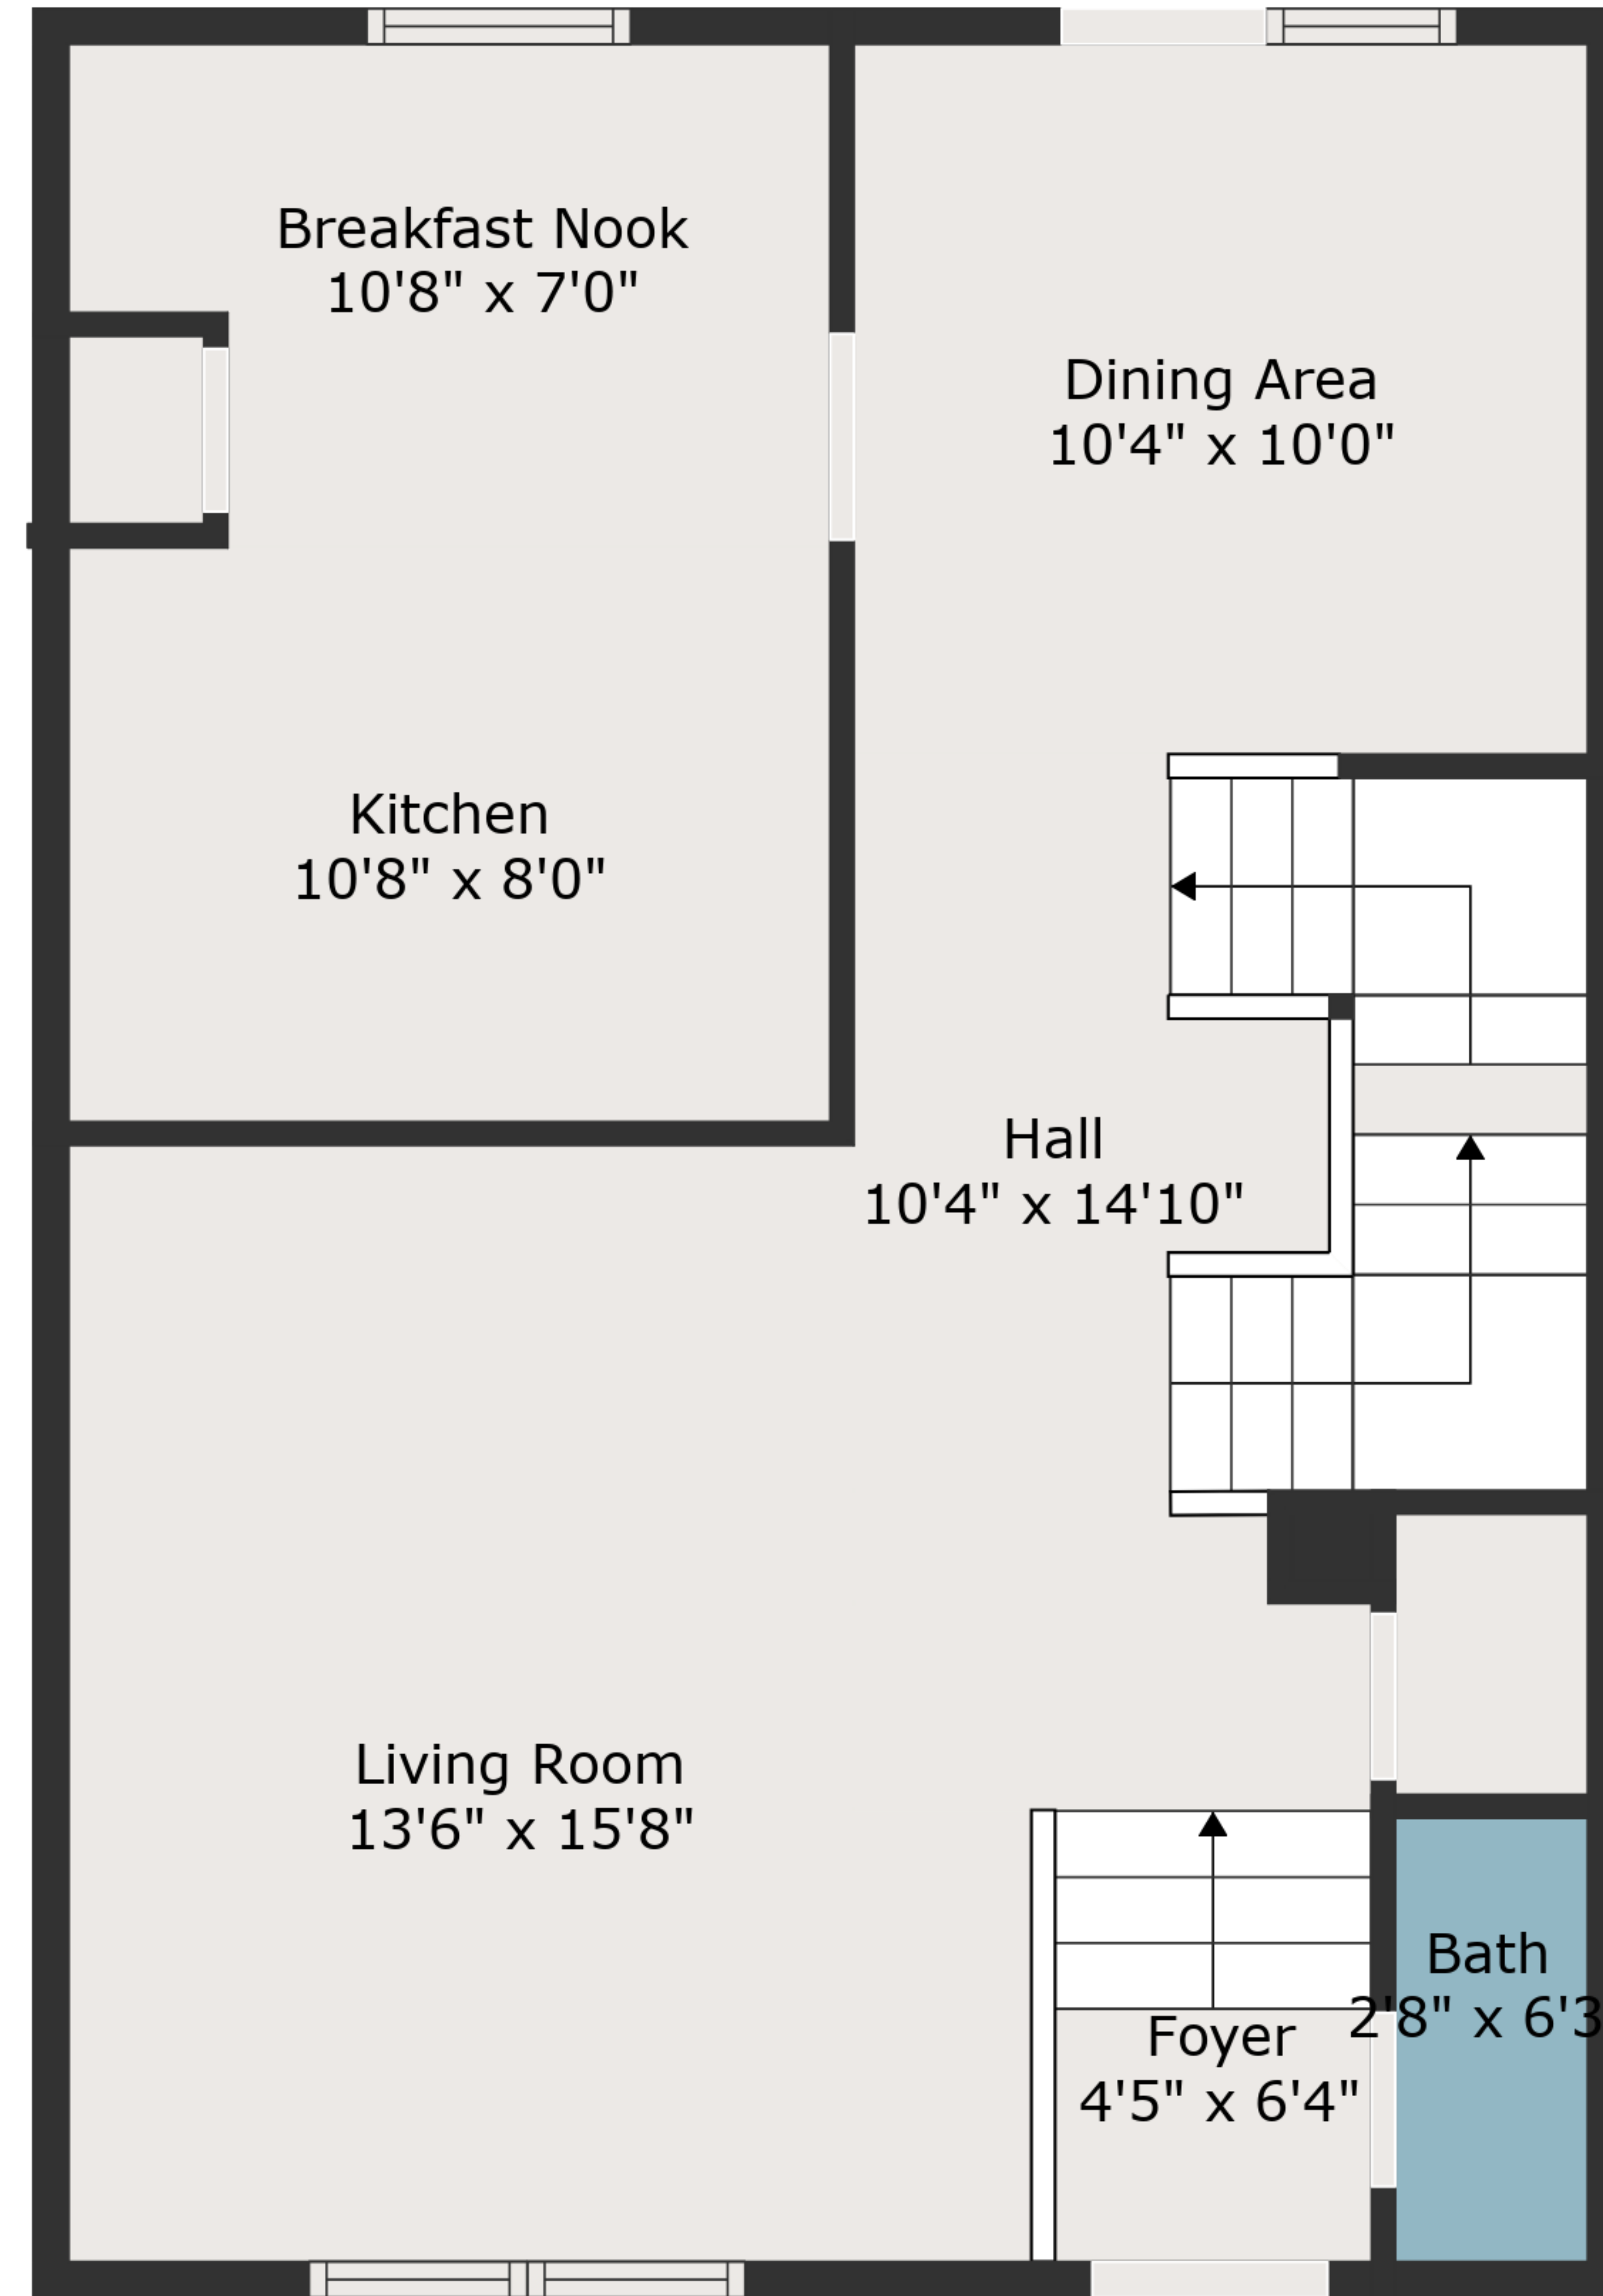

TOTAL: 1769 sq. ft
BELOW GROUND: 389 sq. ft, FLOOR 2: 665 sq. ft, FLOOR 3: 715 sq. ft
EXCLUDED AREAS: GARAGE: 219 sq. ft

Measurements Are Deemed Highly Reliable But Not Guaranteed.

TOTAL: 1769 sq. ft

BELOW GROUND: 389 sq. ft, FLOOR 2: 665 sq. ft, FLOOR 3: 715 sq. ft
EXCLUDED AREAS: GARAGE: 219 sq. ft

Measurements Are Deemed Highly Reliable But Not Guaranteed.

TOTAL: 1769 sq. ft
BELOW GROUND: 389 sq. ft, FLOOR 2: 665 sq. ft, FLOOR 3: 715 sq. ft
EXCLUDED AREAS: GARAGE: 219 sq. ft

Measurements Are Deemed Highly Reliable But Not Guaranteed.

Floor 1

Floor 2

Floor 3

TOTAL: 1769 sq. ft
 BELOW GROUND: 389 sq. ft, FLOOR 2: 665 sq. ft, FLOOR 3: 715 sq. ft
 EXCLUDED AREAS: GARAGE: 219 sq. ft

Measurements Are Deemed Highly Reliable But Not Guaranteed.