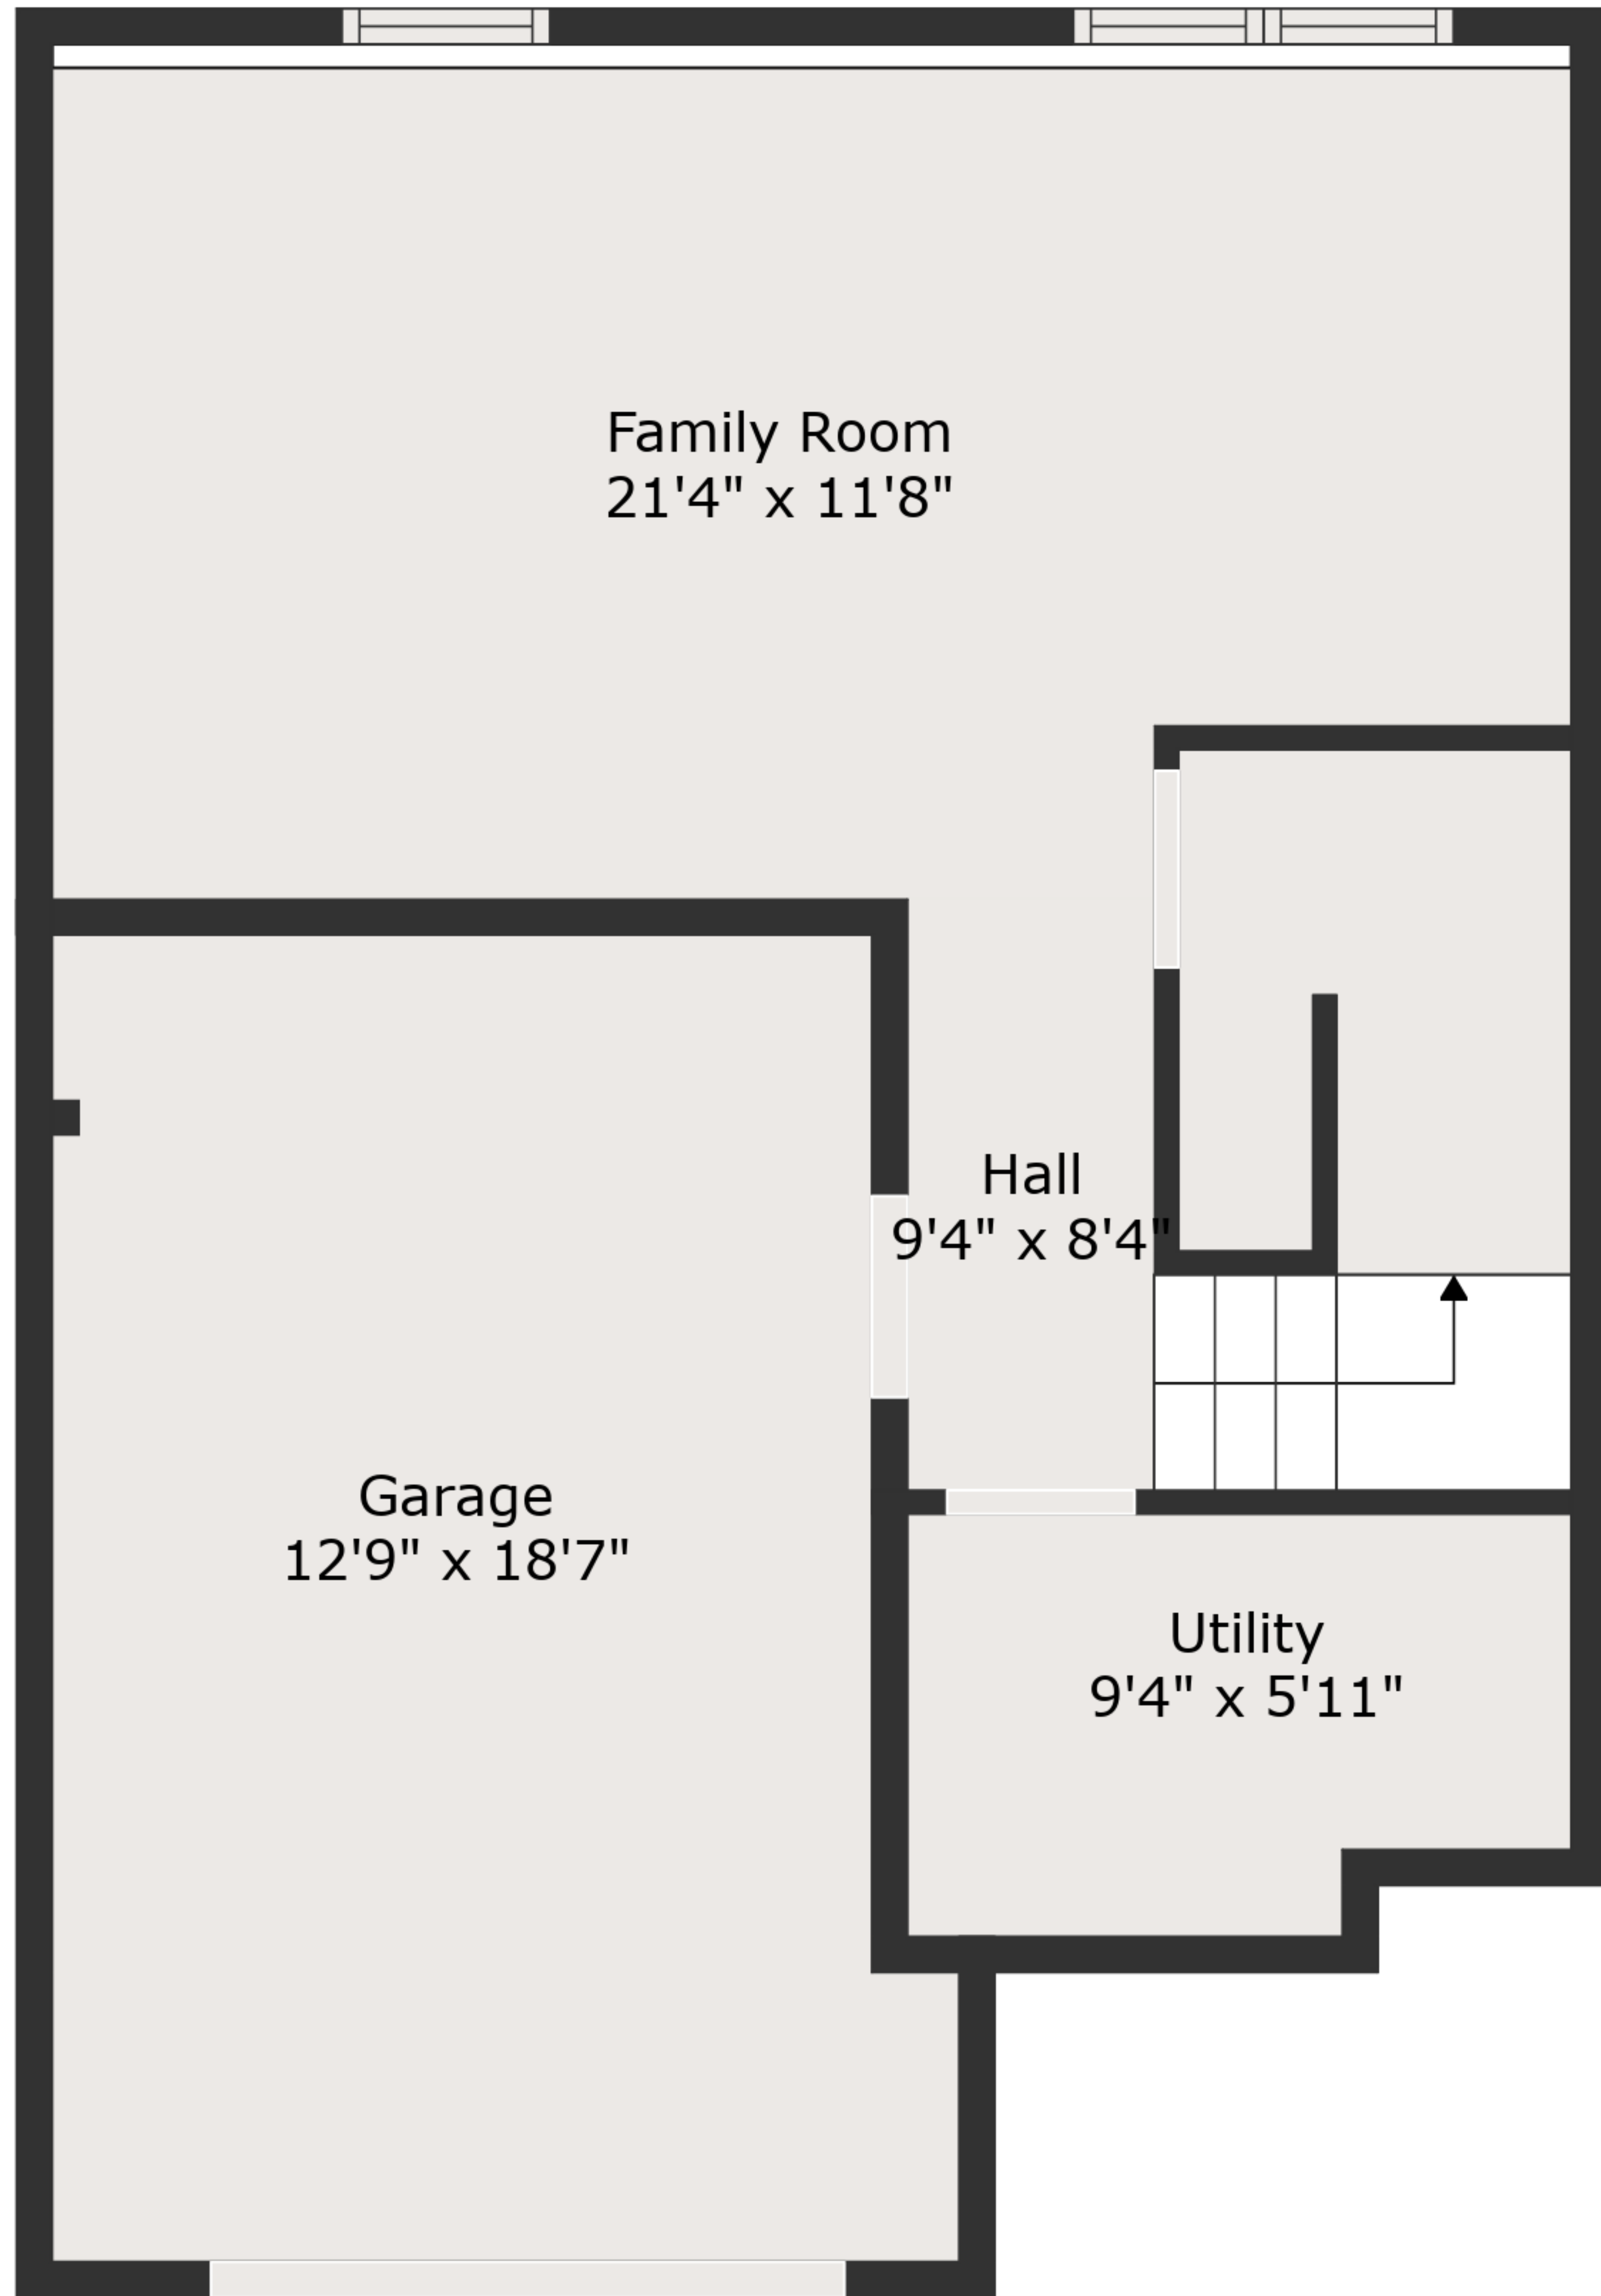

TOTAL: 1769 sq. ft
BELOW GROUND: 389 sq. ft, FLOOR 2: 665 sq. ft, FLOOR 3: 715 sq. ft
EXCLUDED AREAS: GARAGE: 219 sq. ft

Measurements Are Deemed Highly Reliable But Not Guaranteed.

TOTAL: 1769 sq. ft

BELOW GROUND: 389 sq. ft, FLOOR 2: 665 sq. ft, FLOOR 3: 715 sq. ft
EXCLUDED AREAS: GARAGE: 219 sq. ft

Measurements Are Deemed Highly Reliable But Not Guaranteed.

TOTAL: 1769 sq. ft
BELOW GROUND: 389 sq. ft, FLOOR 2: 665 sq. ft, FLOOR 3: 715 sq. ft
EXCLUDED AREAS: GARAGE: 219 sq. ft

Measurements Are Deemed Highly Reliable But Not Guaranteed.

Floor 1

Floor 2

Floor 3

TOTAL: 1769 sq. ft
 BELOW GROUND: 389 sq. ft, FLOOR 2: 665 sq. ft, FLOOR 3: 715 sq. ft
 EXCLUDED AREAS: GARAGE: 219 sq. ft

Measurements Are Deemed Highly Reliable But Not Guaranteed.