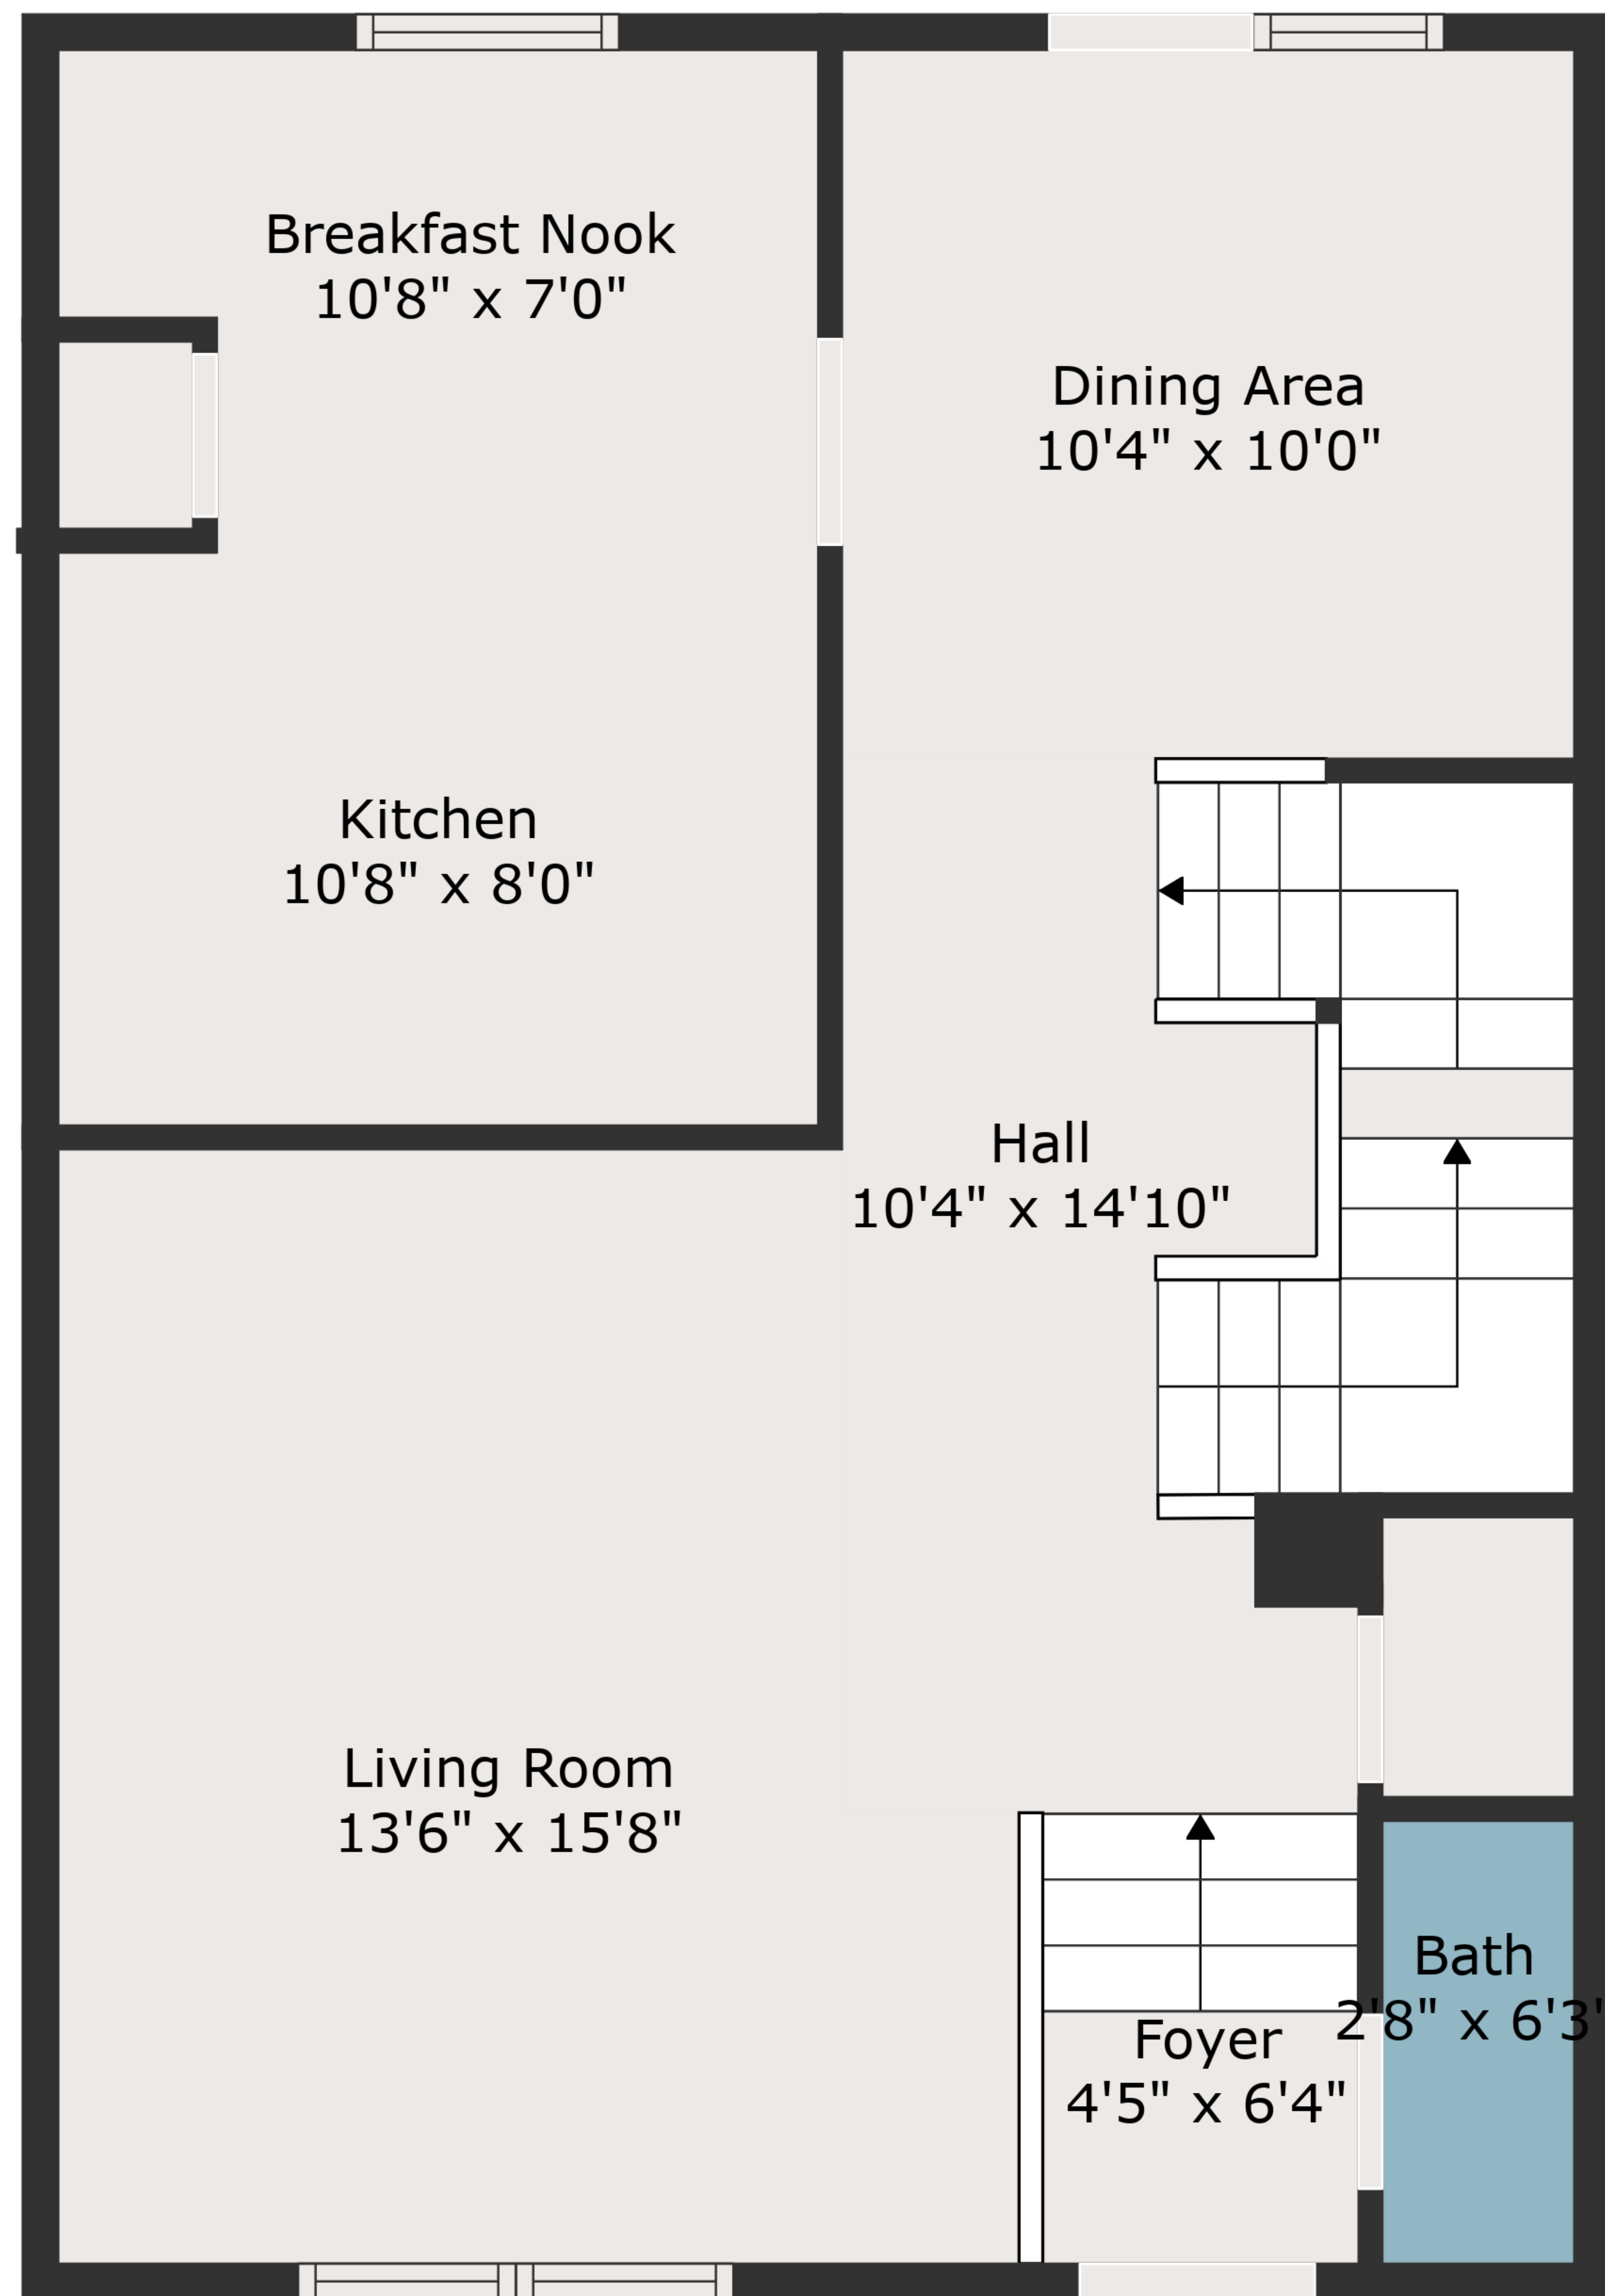

TOTAL: 1769 sq. ft
BELOW GROUND: 389 sq. ft, FLOOR 2: 665 sq. ft, FLOOR 3: 715 sq. ft
EXCLUDED AREAS: GARAGE: 219 sq. ft

Measurements Are Deemed Highly Reliable But Not Guaranteed.

TOTAL: 1769 sq. ft

BELOW GROUND: 389 sq. ft, FLOOR 2: 665 sq. ft, FLOOR 3: 715 sq. ft
EXCLUDED AREAS: GARAGE: 219 sq. ft

Measurements Are Deemed Highly Reliable But Not Guaranteed.

TOTAL: 1769 sq. ft
BELOW GROUND: 389 sq. ft, FLOOR 2: 665 sq. ft, FLOOR 3: 715 sq. ft
EXCLUDED AREAS: GARAGE: 219 sq. ft

Measurements Are Deemed Highly Reliable But Not Guaranteed.

Floor 1

Floor 2

Floor 3

TOTAL: 1769 sq. ft
 BELOW GROUND: 389 sq. ft, FLOOR 2: 665 sq. ft, FLOOR 3: 715 sq. ft
 EXCLUDED AREAS: GARAGE: 219 sq. ft

Measurements Are Deemed Highly Reliable But Not Guaranteed.