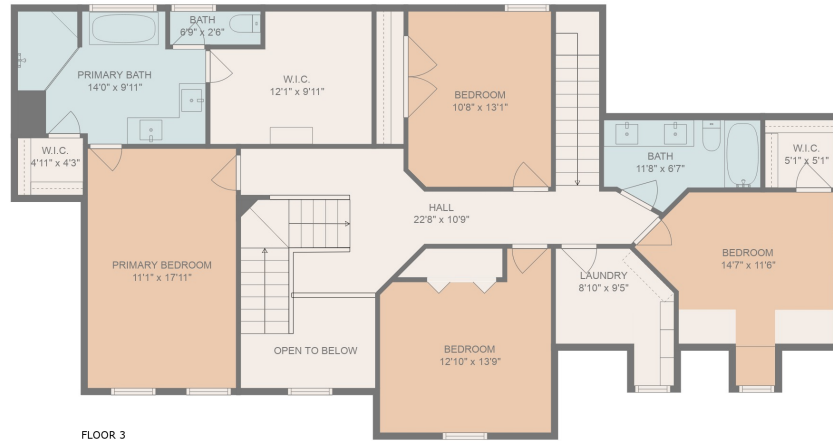

FLOOR 1

FLOOR 3

FLOOR 2

Total scanned area: 6214 sq. ft

MEASUREMENTS ARE CALCULATED BY CUBICASA TECHNOLOGY. DEEMED HIGHLY RELIABLE BUT NOT GUARANTEED.

Total scanned area: 6214 sq. ft

MEASUREMENTS ARE CALCULATED BY CUBICASA TECHNOLOGY. DEEMED HIGHLY RELIABLE BUT NOT GUARANTEED.

Total scanned area: 6214 sq. ft

MEASUREMENTS ARE CALCULATED BY CUBICASA TECHNOLOGY. DEEMED HIGHLY RELIABLE BUT NOT GUARANTEED.

Total scanned area: 6214 sq. ft

MEASUREMENTS ARE CALCULATED BY CUBICASA TECHNOLOGY. DEEMED HIGHLY RELIABLE BUT NOT GUARANTEED.