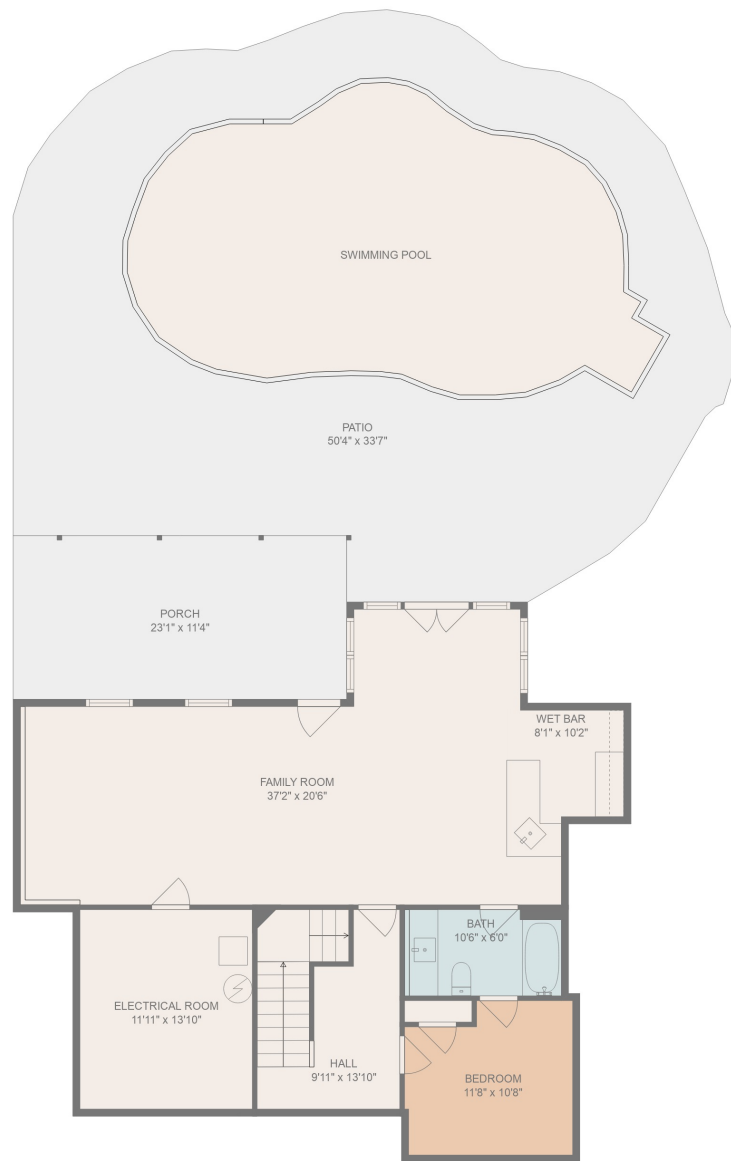

FLOOR 1

FLOOR 3

FLOOR 2

Total scanned area: 6214 sq. ft

MEASUREMENTS ARE CALCULATED BY CUBICASA TECHNOLOGY. DEEMED HIGHLY RELIABLE BUT NOT GUARANTEED.

Total scanned area: 6214 sq. ft

MEASUREMENTS ARE CALCULATED BY CUBICASA TECHNOLOGY. DEEMED HIGHLY RELIABLE BUT NOT GUARANTEED.

Total scanned area: 6214 sq. ft

MEASUREMENTS ARE CALCULATED BY CUBICASA TECHNOLOGY. DEEMED HIGHLY RELIABLE BUT NOT GUARANTEED.

Total scanned area: 6214 sq. ft

MEASUREMENTS ARE CALCULATED BY CUBICASA TECHNOLOGY. DEEMED HIGHLY RELIABLE BUT NOT GUARANTEED.