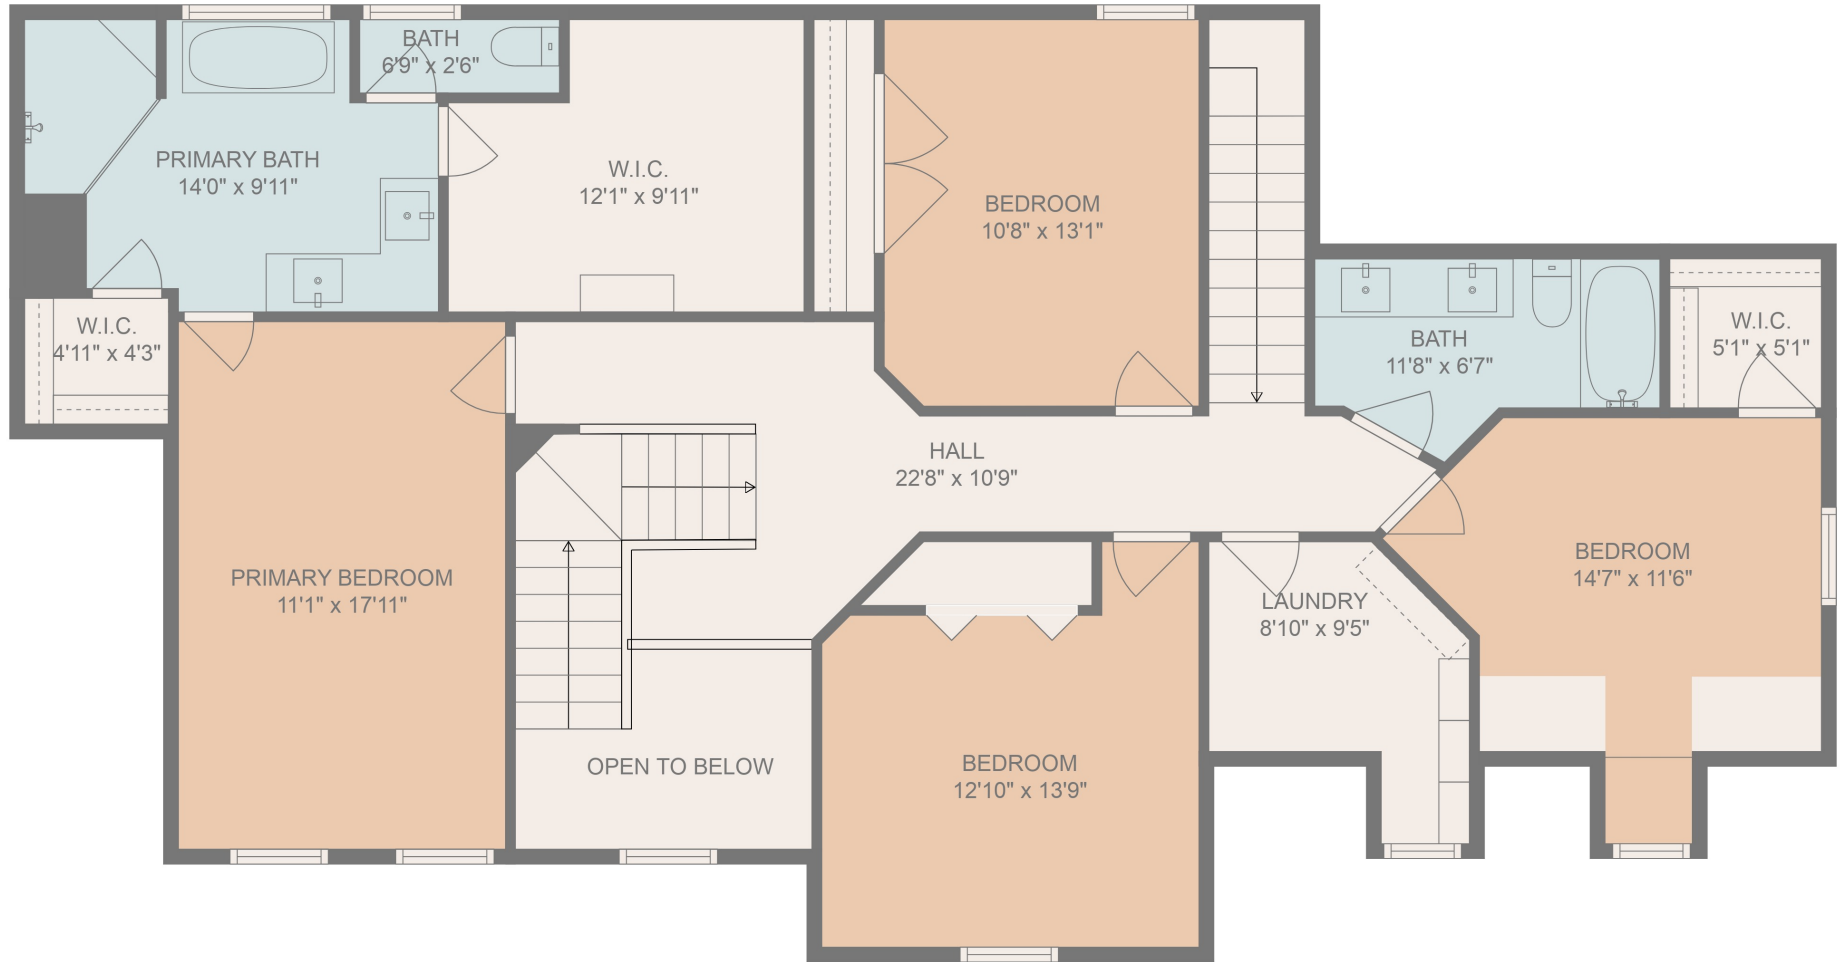

FLOOR 1

FLOOR 3

FLOOR 2

Total scanned area: 6214 sq. ft

MEASUREMENTS ARE CALCULATED BY CUBICASA TECHNOLOGY. DEEMED HIGHLY RELIABLE BUT NOT GUARANTEED.

Total scanned area: 6214 sq. ft

MEASUREMENTS ARE CALCULATED BY CUBICASA TECHNOLOGY. DEEMED HIGHLY RELIABLE BUT NOT GUARANTEED.

Total scanned area: 6214 sq. ft

MEASUREMENTS ARE CALCULATED BY CUBICASA TECHNOLOGY. DEEMED HIGHLY RELIABLE BUT NOT GUARANTEED.

Total scanned area: 6214 sq. ft

MEASUREMENTS ARE CALCULATED BY CUBICASA TECHNOLOGY. DEEMED HIGHLY RELIABLE BUT NOT GUARANTEED.