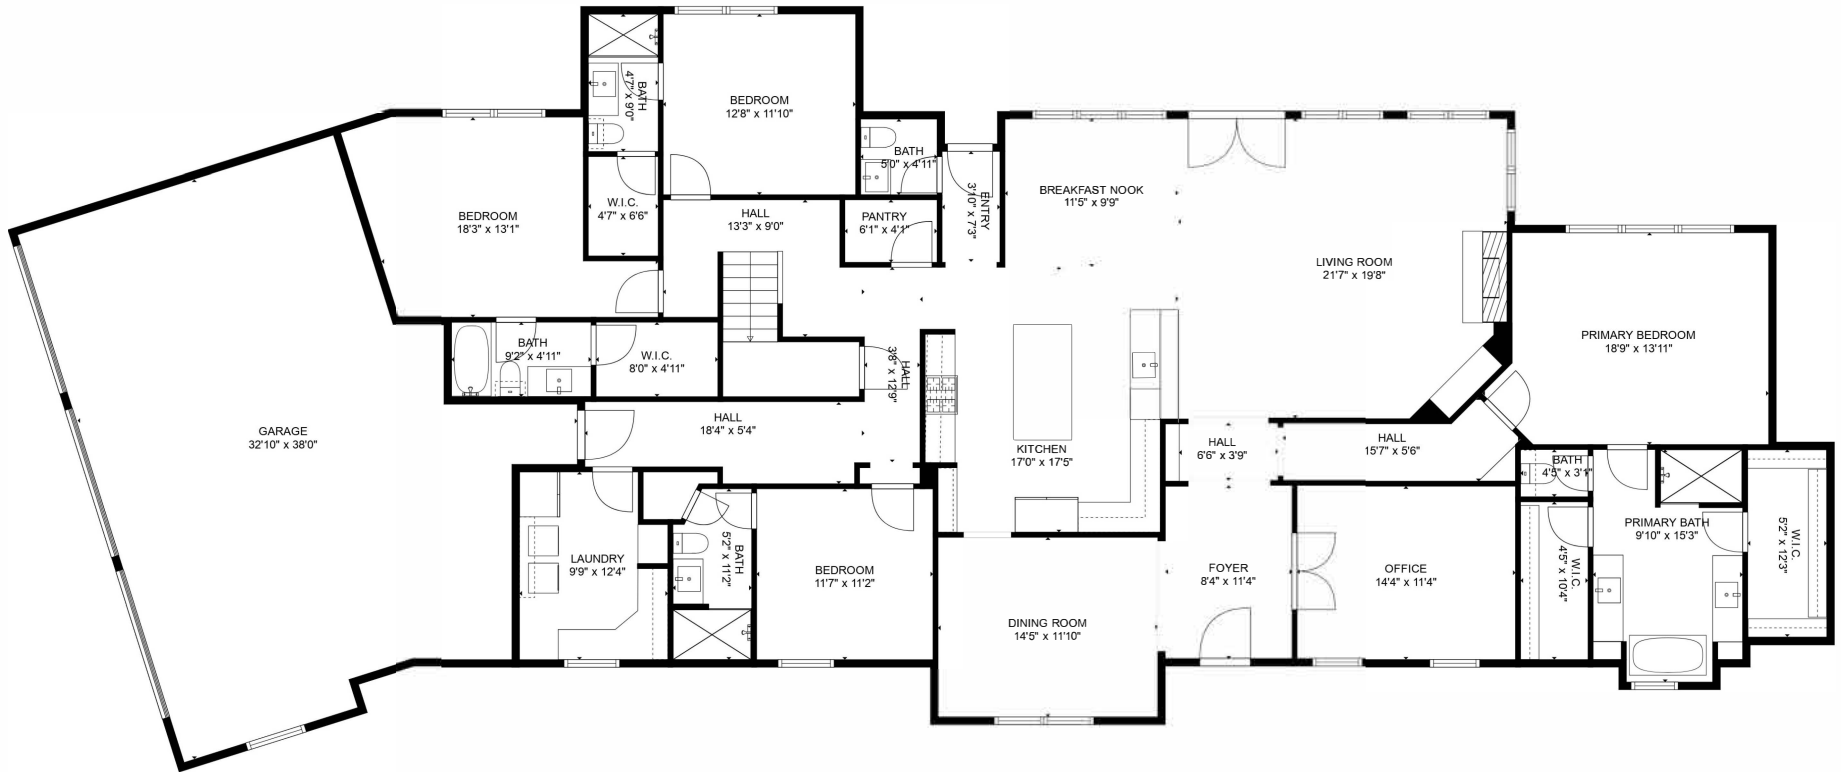

SIZES AND DIMENSIONS ARE APPROXIMATE, ACTUAL MAY VARY.

GAME ROOM
18'9" x 19'10"

MEDIA ROOM
16'0" x 13'8"

SIZES AND DIMENSIONS ARE APPROXIMATE, ACTUAL MAY VARY.

SIZES AND DIMENSIONS ARE APPROXIMATE, ACTUAL MAY VARY.