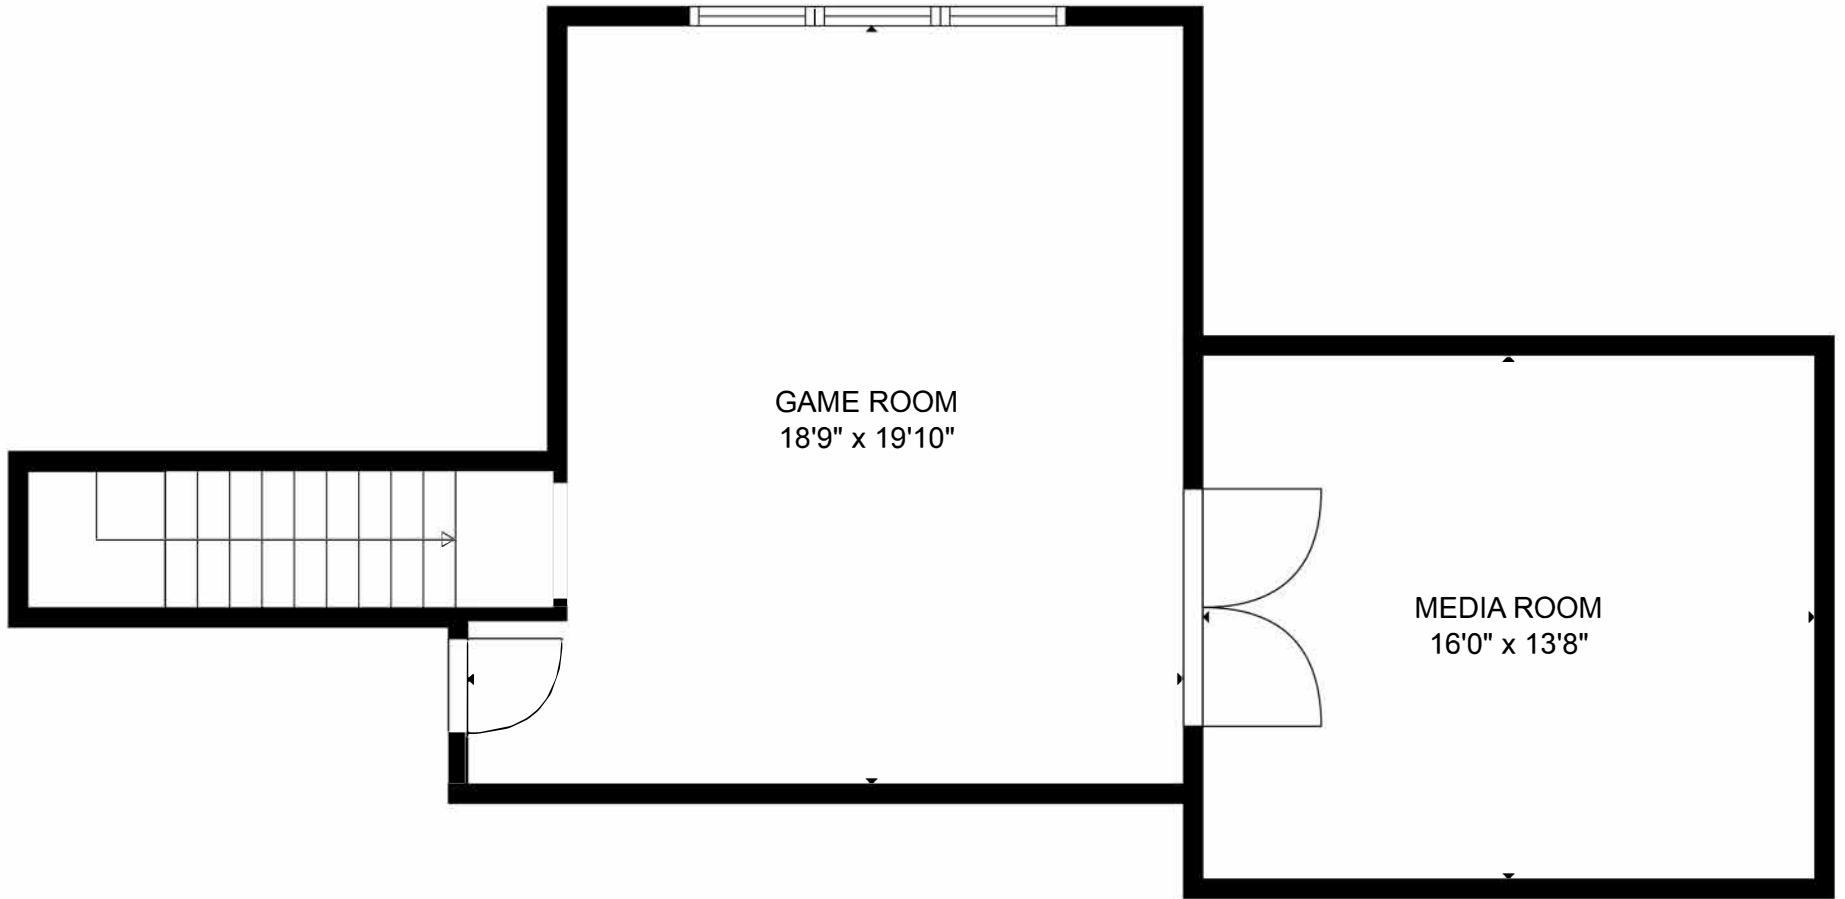

SIZES AND DIMENSIONS ARE APPROXIMATE, ACTUAL MAY VARY.

GAME ROOM
18'9" x 19'10"

MEDIA ROOM
16'0" x 13'8"

SIZES AND DIMENSIONS ARE APPROXIMATE, ACTUAL MAY VARY.

SIZES AND DIMENSIONS ARE APPROXIMATE, ACTUAL MAY VARY.