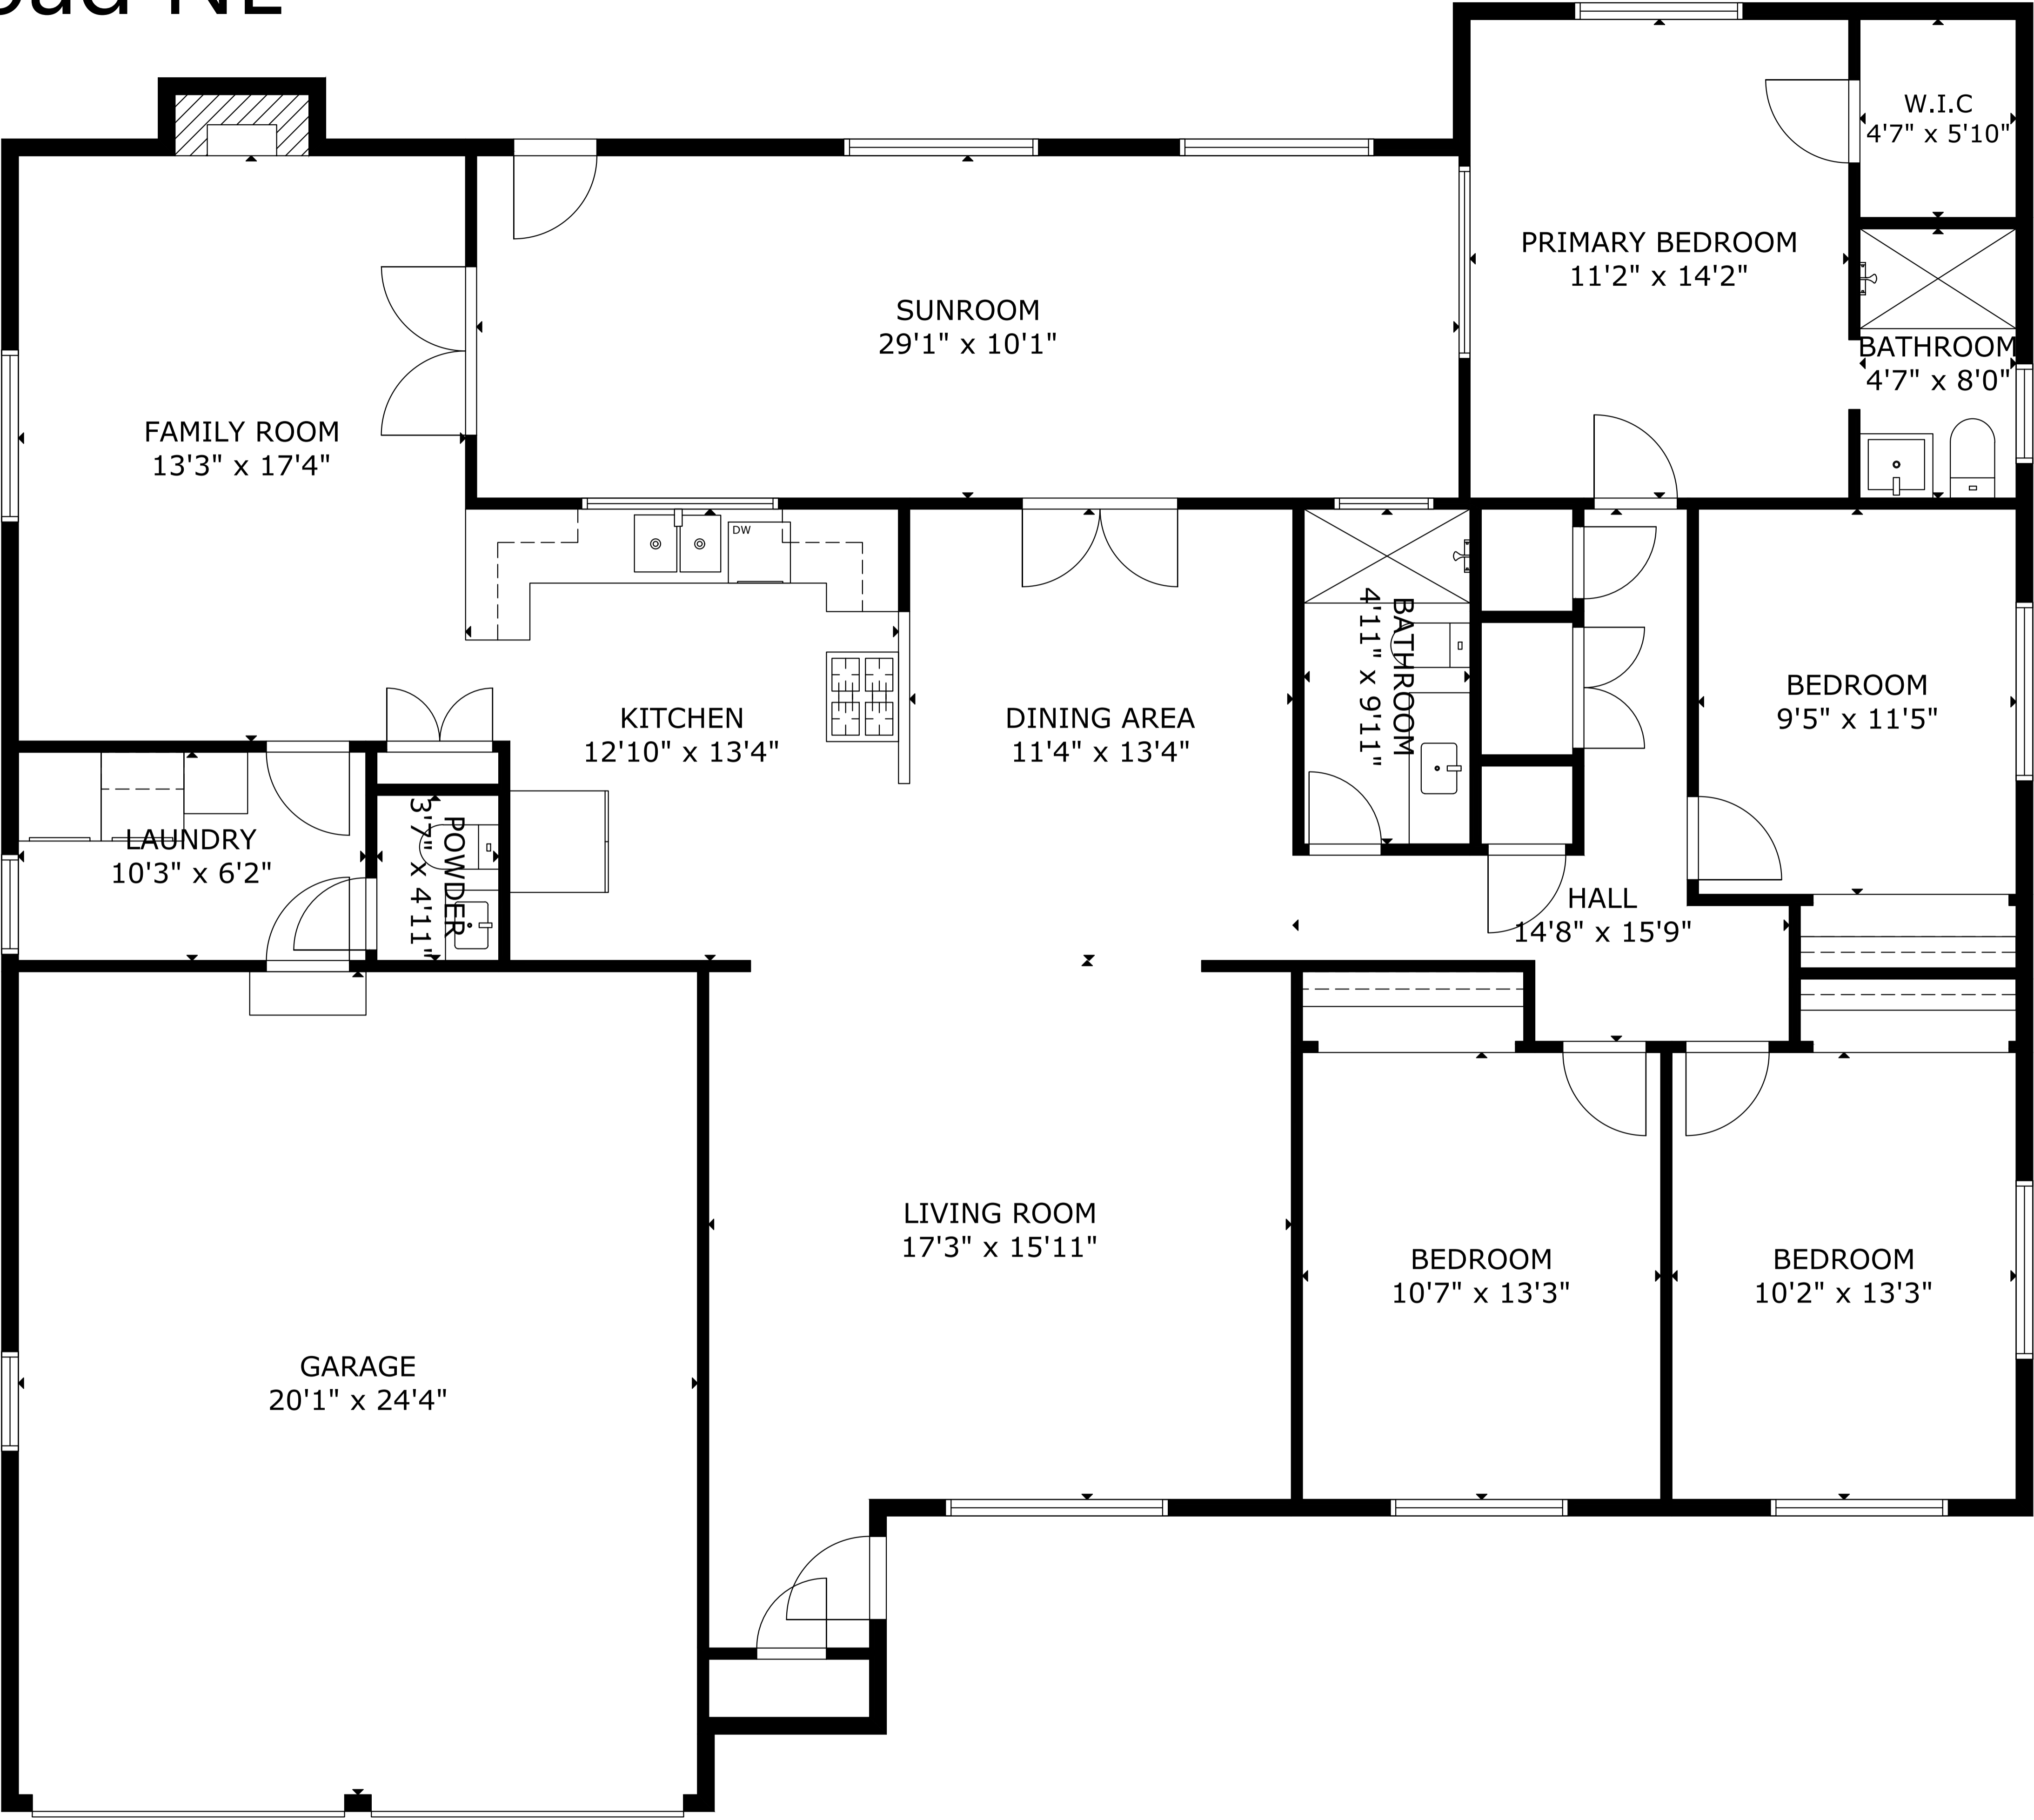

9707 Toltec Road NE

GROSS EXTERNAL AREA
TOTAL: 1,936 sq ft
FLOOR 1: 1,936 sq ft
EXCLUDED AREAS: GARAGE: 487 sq ft, SUNROOM: 294 sq ft
SIZE AND DIMENSIONS ARE APPROXIMATE, ACTUAL MAY VARY