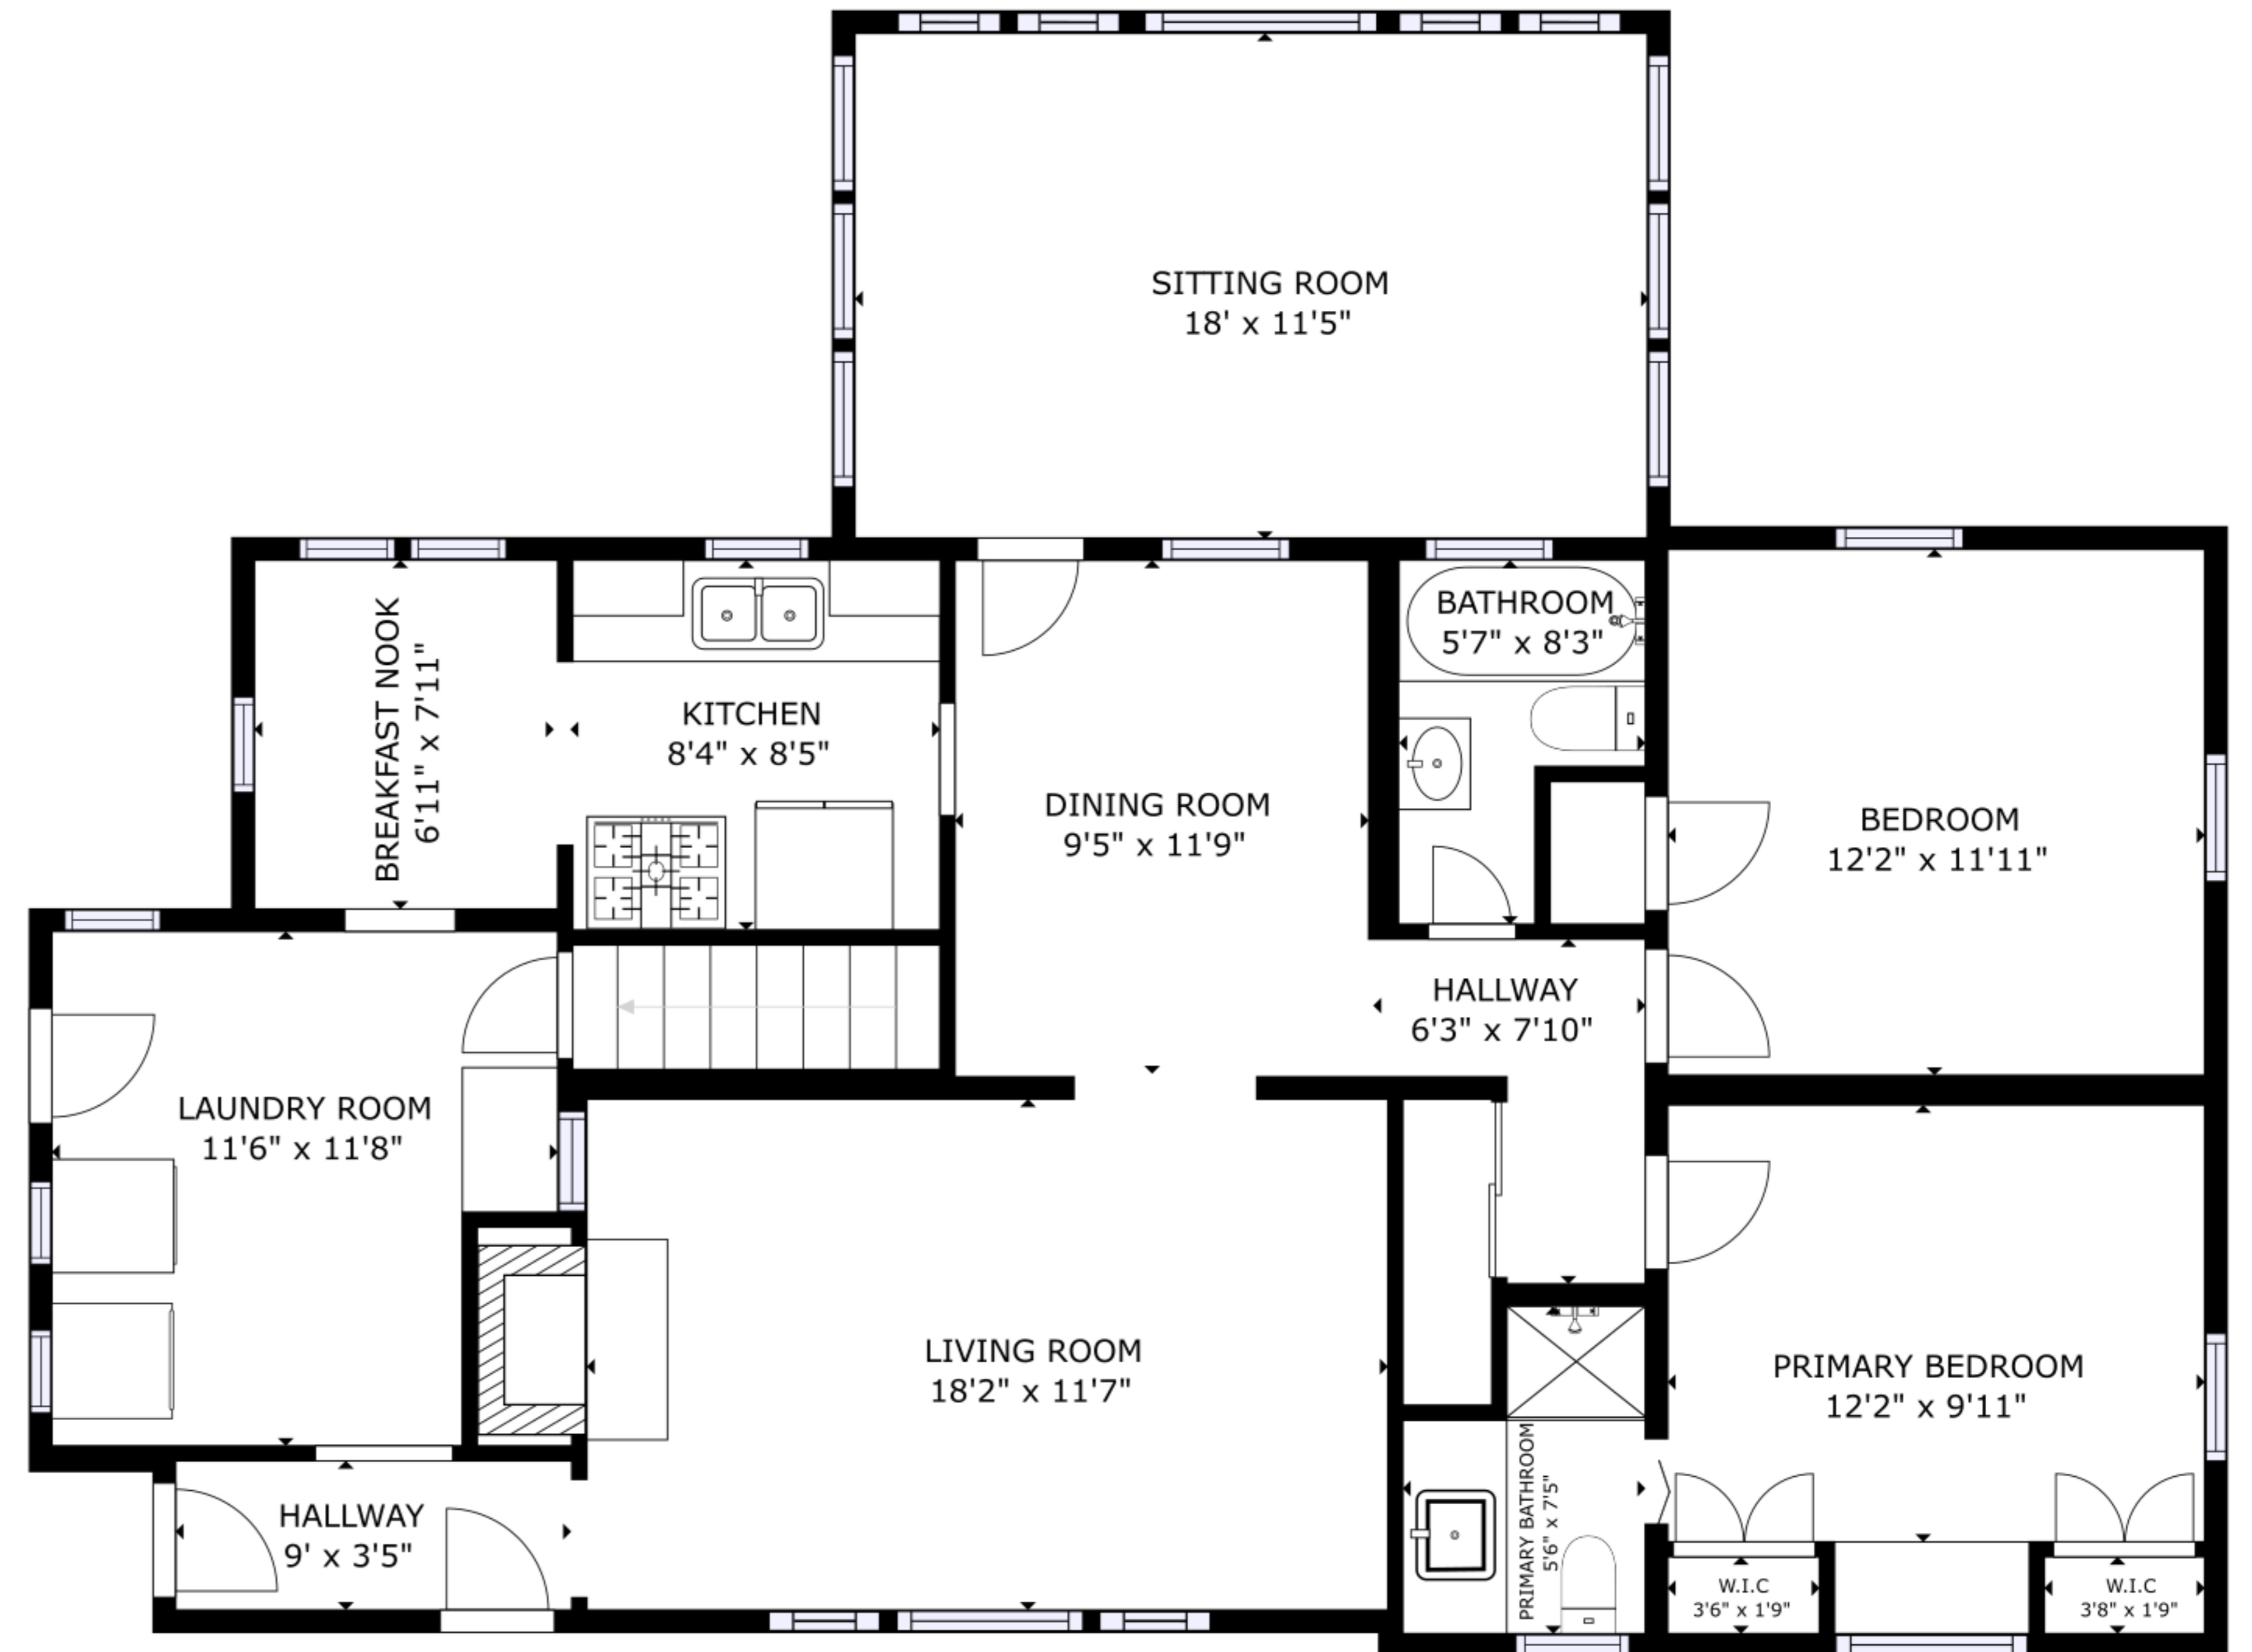

FLOOR 1

FLOOR 2

GROSS INTERNAL AREA
 FLOOR 1: 832 sq ft, FLOOR 2: 1337 sq ft
 TOTAL: 2169 sq ft
 SIZES AND DIMENSIONS ARE APPROXIMATE, ACTUAL MAY VARY.