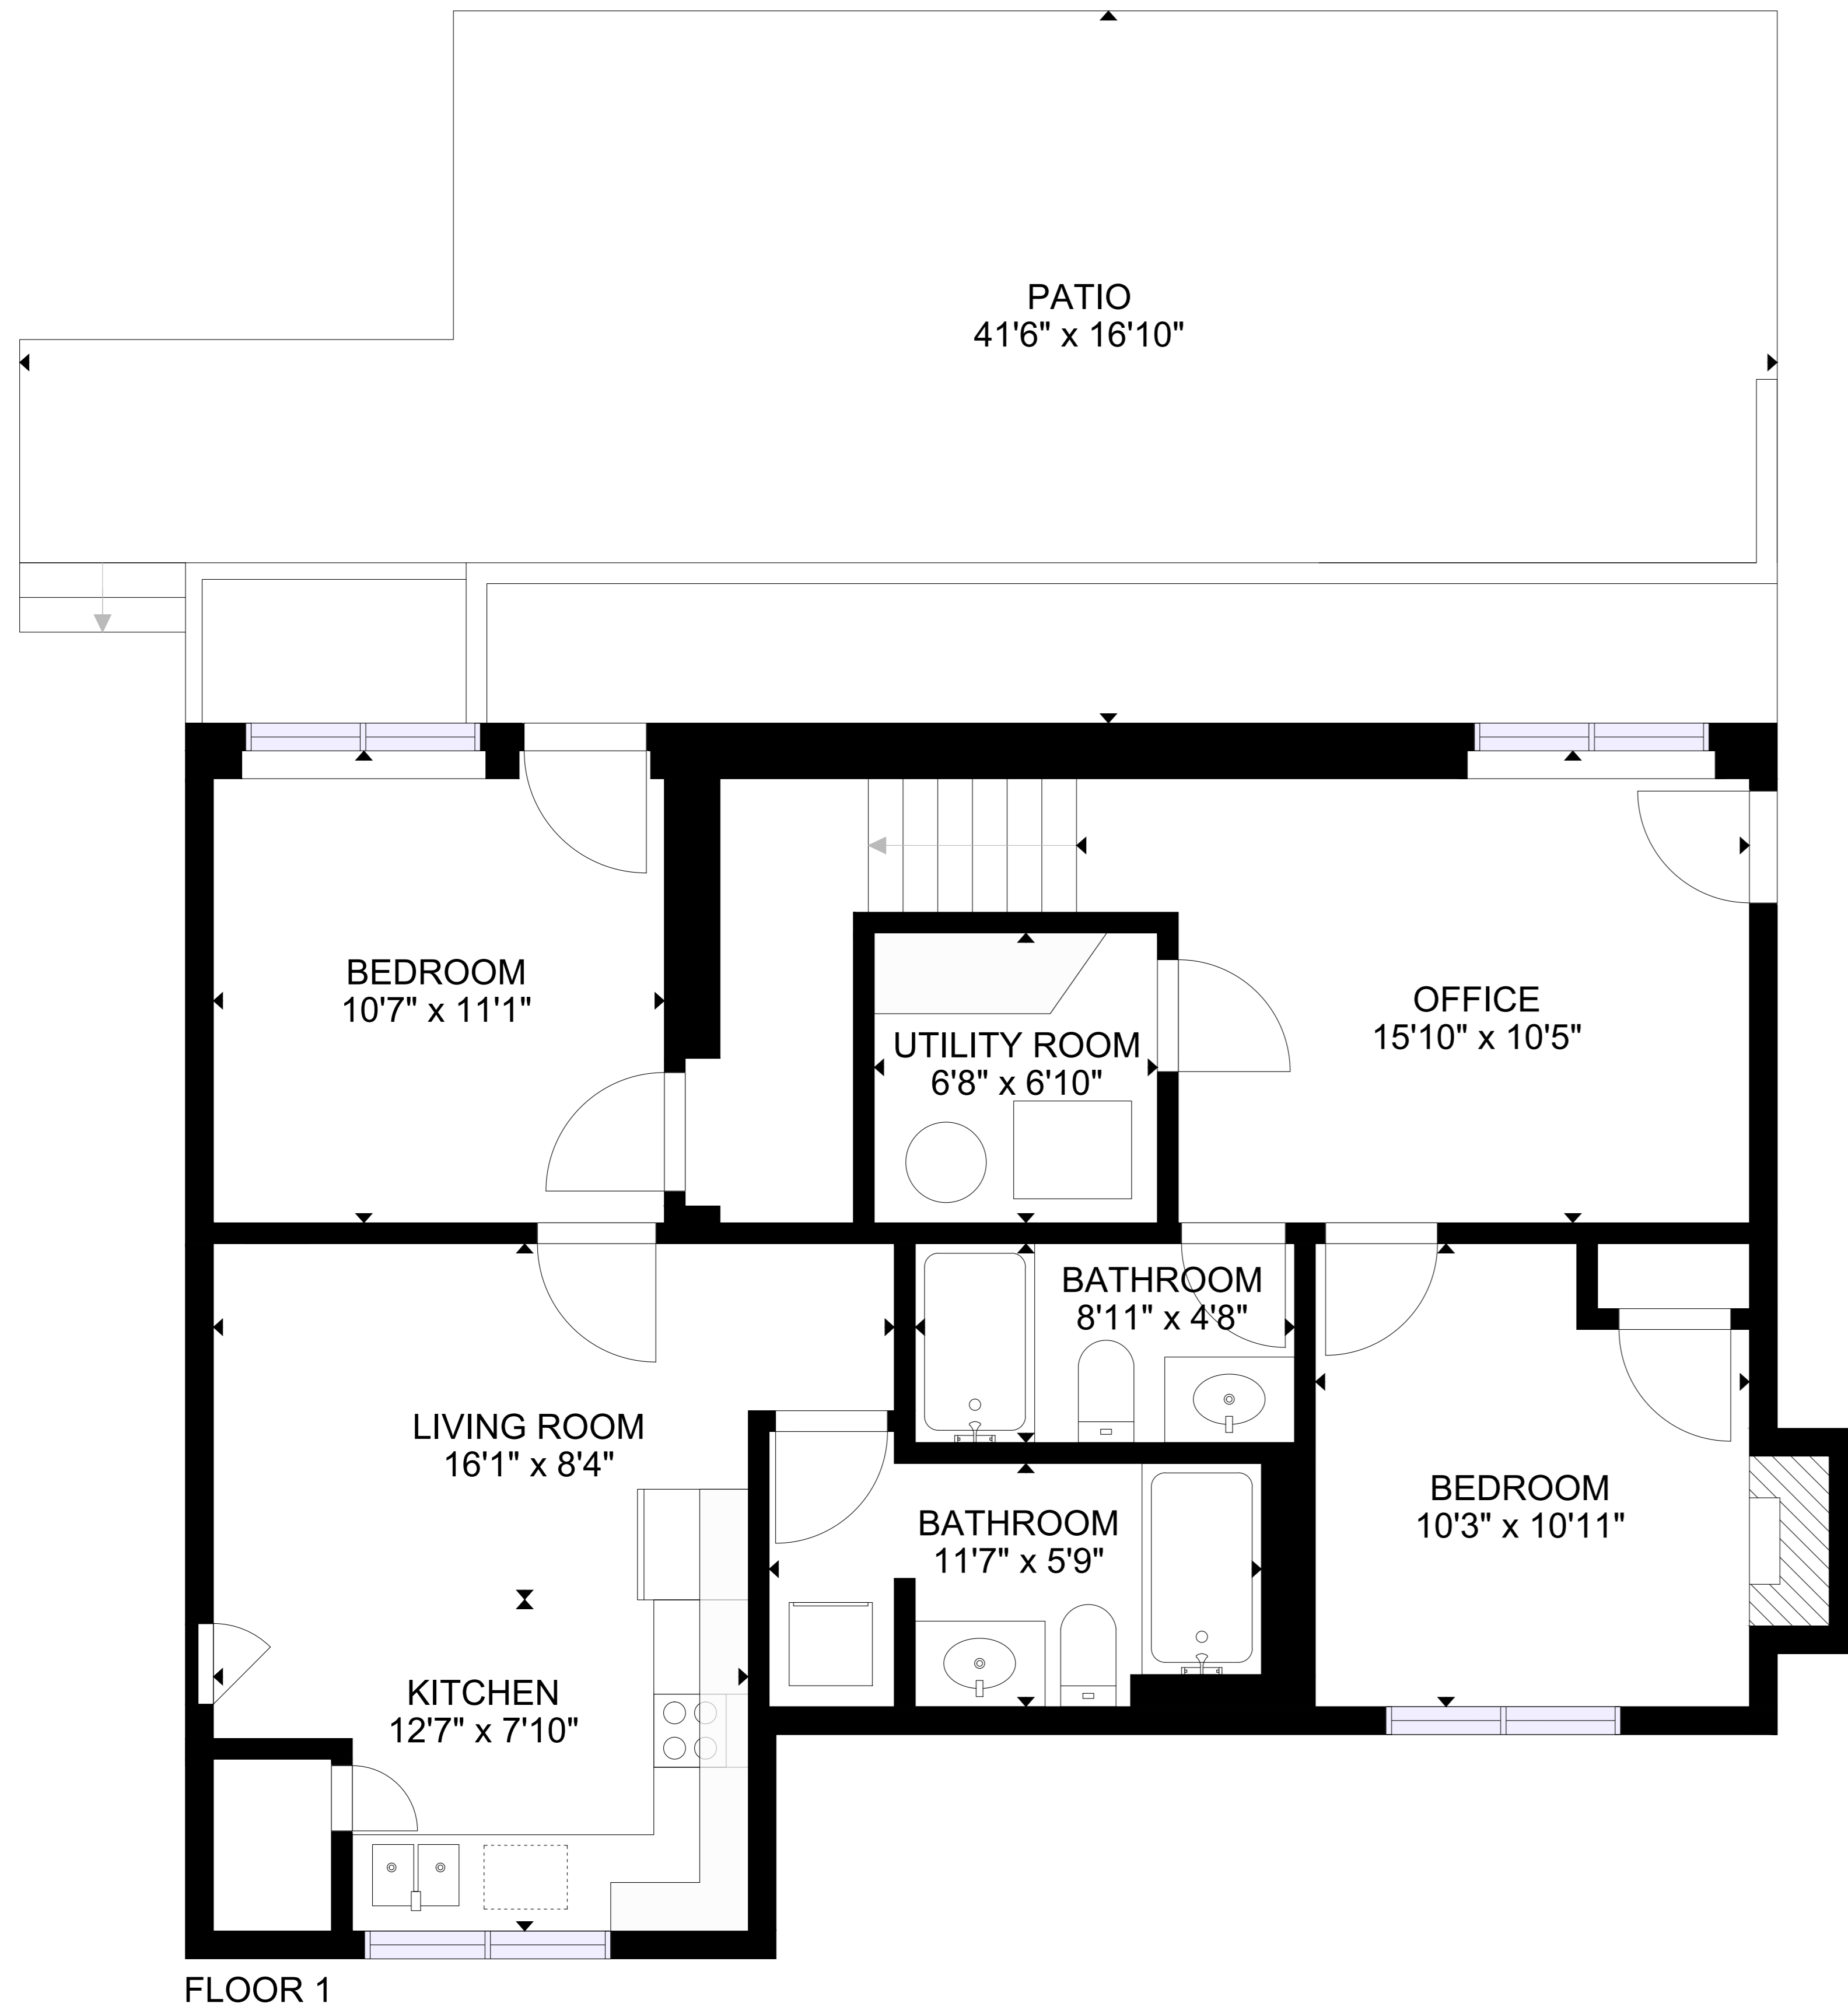

FLOOR 1

GROSS INTERNAL AREA

FLOOR 1: 1065 sq.ft

FLOOR 2: 1364 sq.ft

TOTAL: 2429 sq.ft

SIZES AND DIMENSIONS ARE APPROXIMATE, ACTUAL MAY VARY.

FLOOR 2

GROSS INTERNAL AREA

FLOOR 1: 1065 sq.ft

FLOOR 2: 1364 sq.ft

TOTAL: 2429 sq.ft

SIZES AND DIMENSIONS ARE APPROXIMATE, ACTUAL MAY VARY.

GROSS INTERNAL AREA

FLOOR 1: 1065 sq.ft
 FLOOR 2: 1364 sq.ft
 TOTAL: 2429 sq.ft

SIZES AND DIMENSIONS ARE APPROXIMATE, ACTUAL MAY VARY.