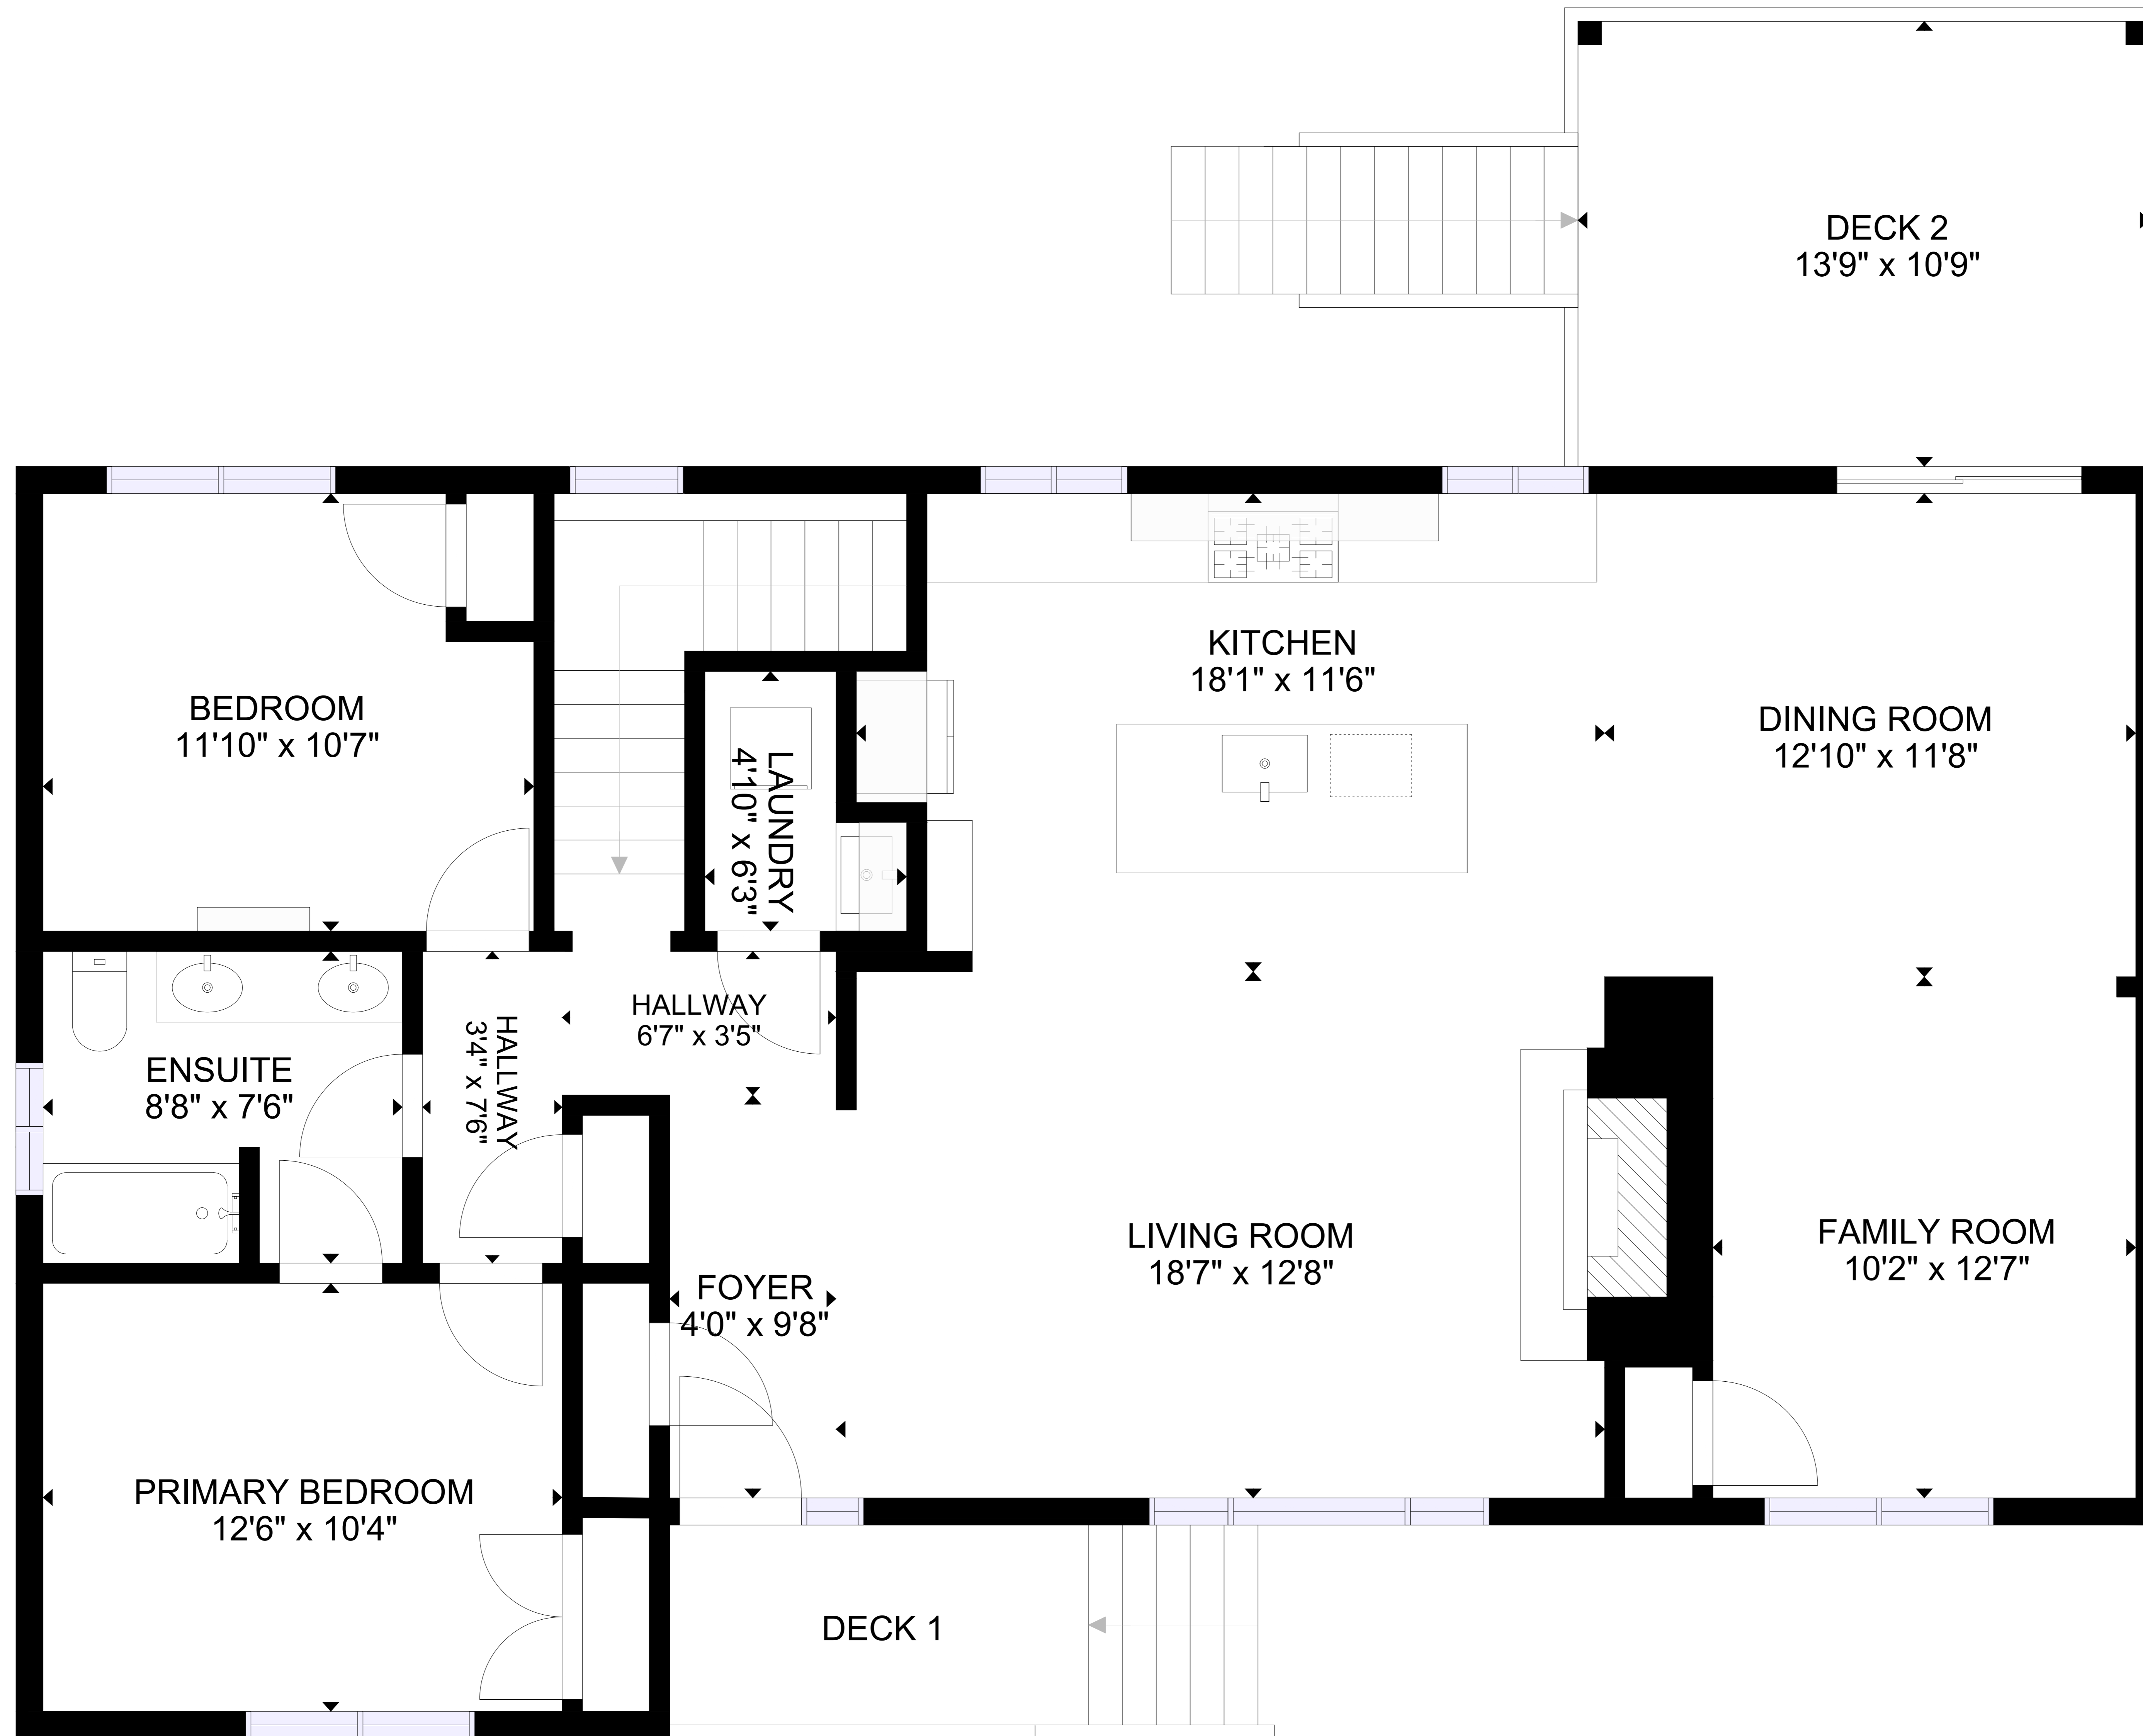

FLOOR 1

GROSS INTERNAL AREA

FLOOR 1: 1065 sq.ft

FLOOR 2: 1364 sq.ft

TOTAL: 2429 sq.ft

SIZES AND DIMENSIONS ARE APPROXIMATE, ACTUAL MAY VARY.

FLOOR 2

GROSS INTERNAL AREA

FLOOR 1: 1065 sq.ft

FLOOR 2: 1364 sq.ft

TOTAL: 2429 sq.ft

SIZES AND DIMENSIONS ARE APPROXIMATE, ACTUAL MAY VARY.

GROSS INTERNAL AREA

FLOOR 1: 1065 sq.ft
 FLOOR 2: 1364 sq.ft
 TOTAL: 2429 sq.ft

SIZES AND DIMENSIONS ARE APPROXIMATE, ACTUAL MAY VARY.