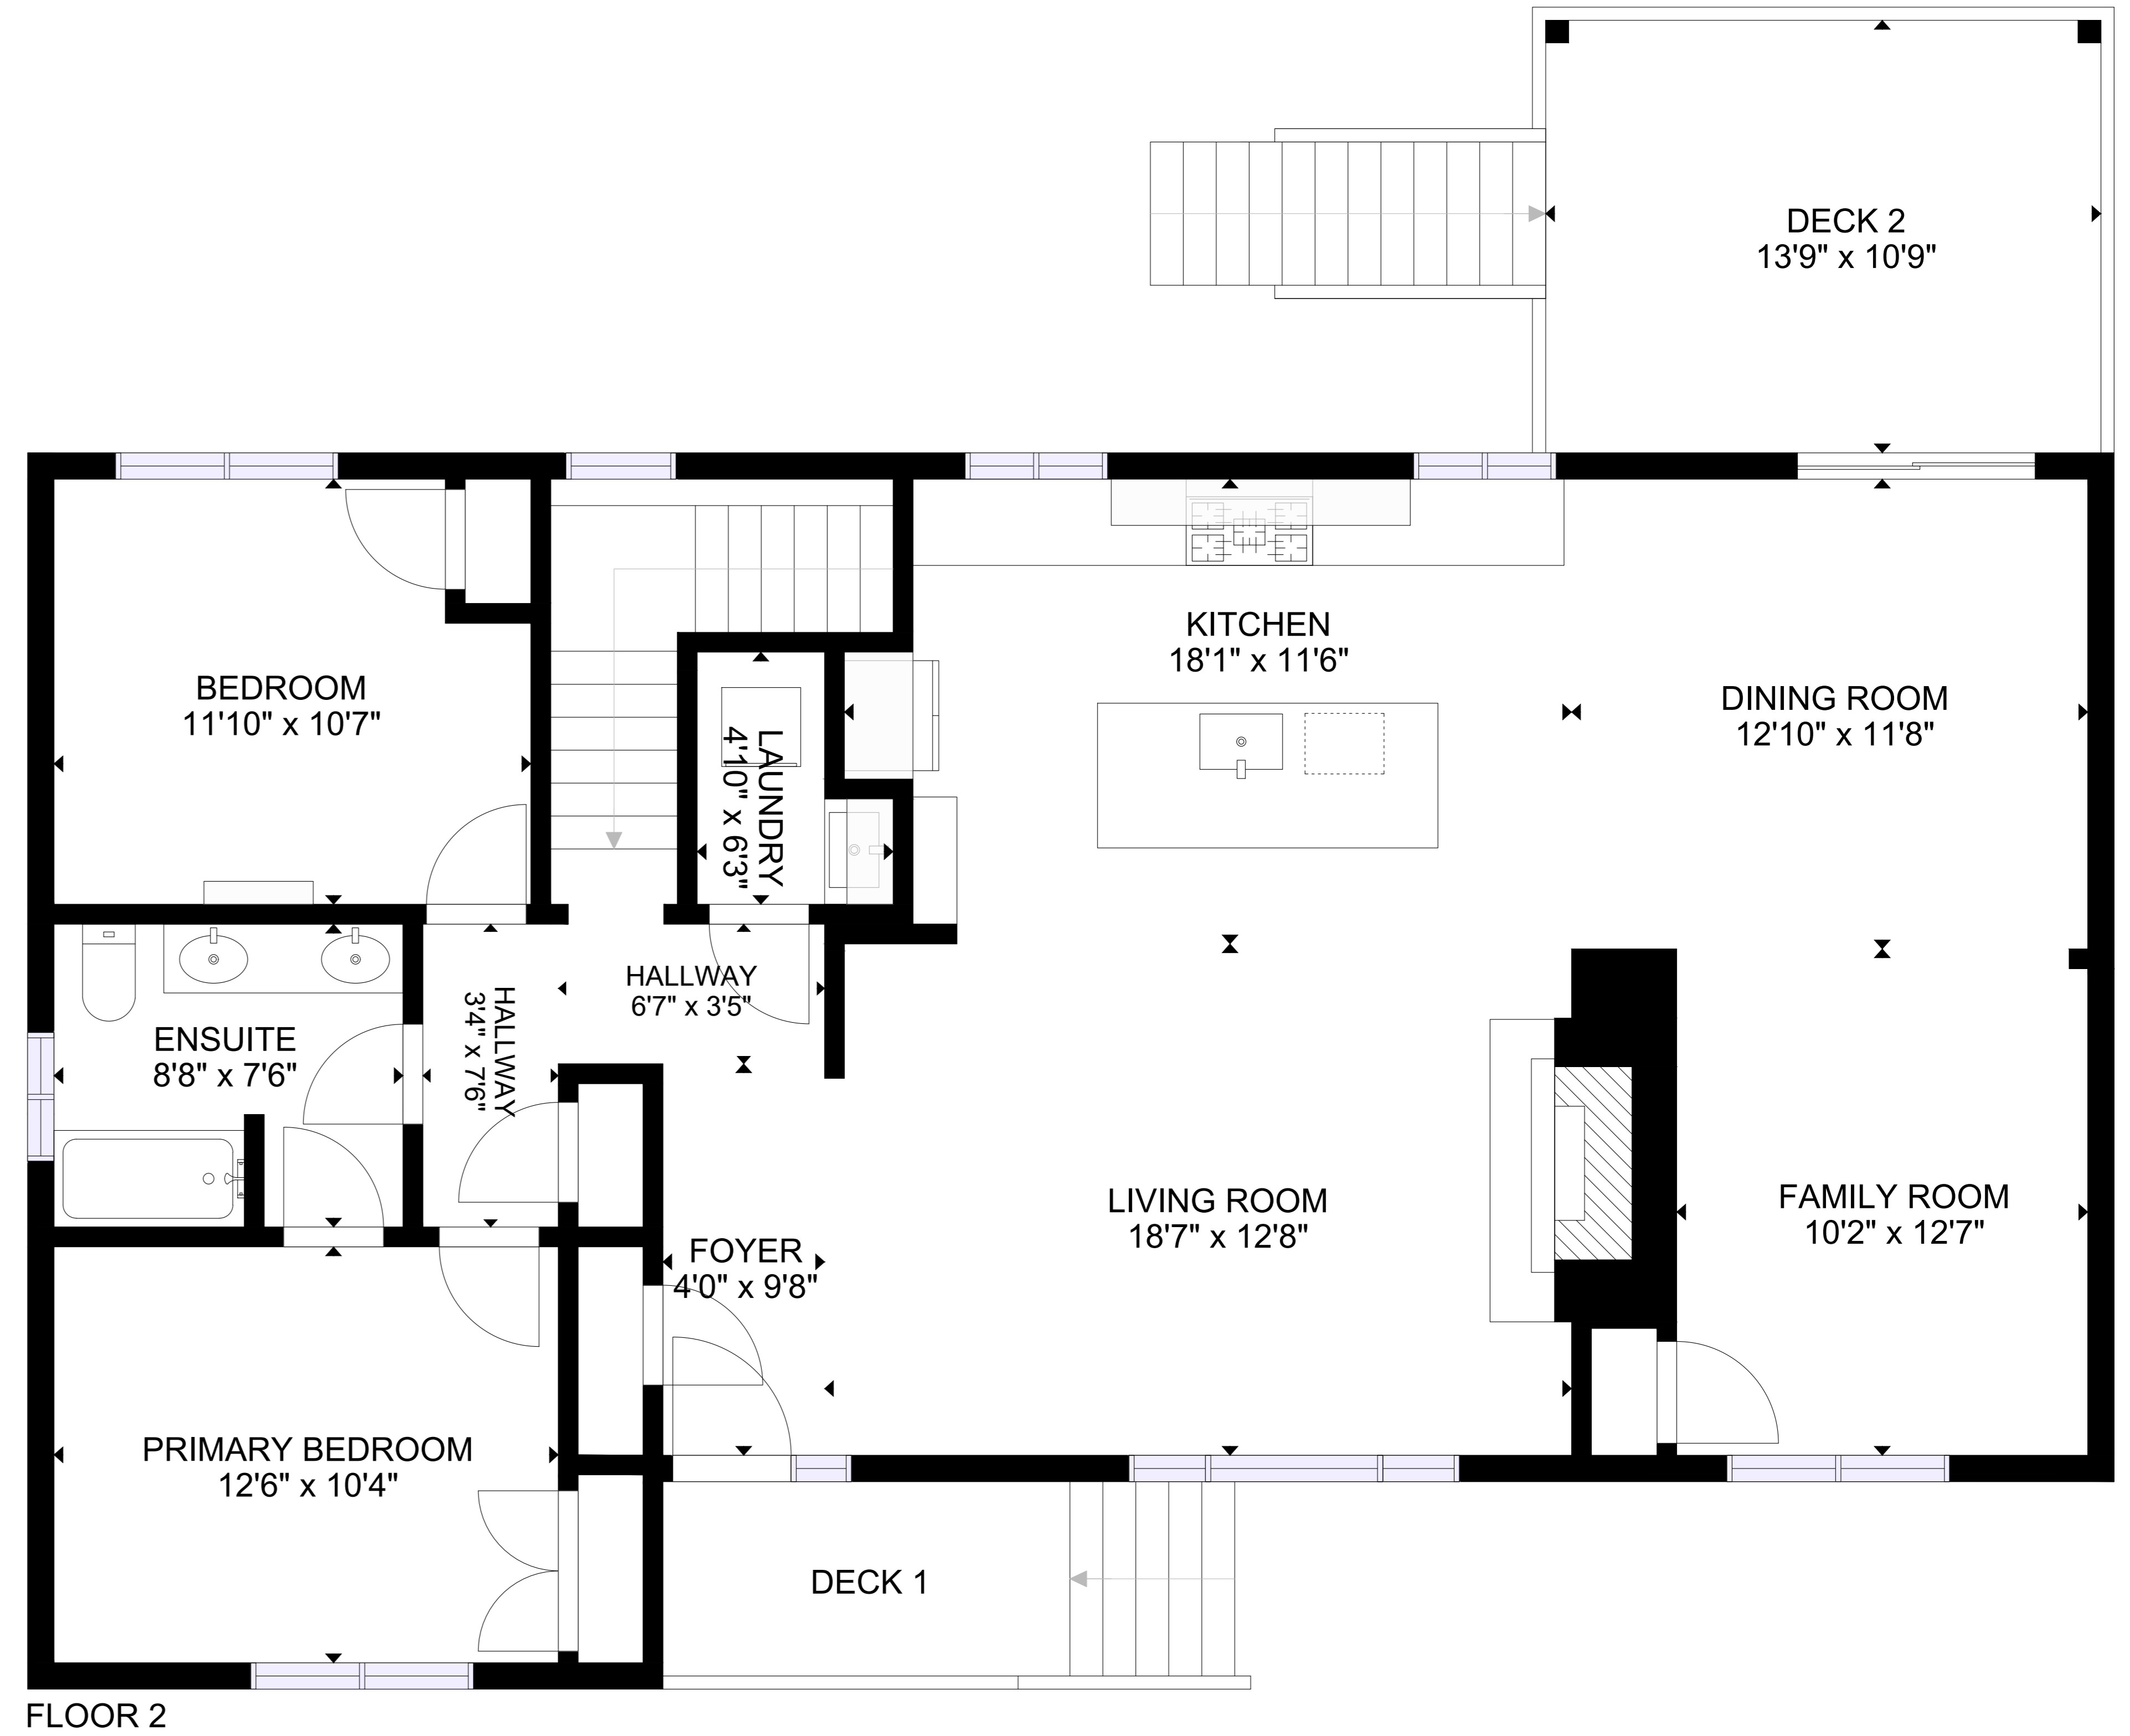

FLOOR 1

GROSS INTERNAL AREA

FLOOR 1: 1065 sq.ft

FLOOR 2: 1364 sq.ft

TOTAL: 2429 sq.ft

SIZES AND DIMENSIONS ARE APPROXIMATE, ACTUAL MAY VARY.

FLOOR 2

GROSS INTERNAL AREA

FLOOR 1: 1065 sq.ft

FLOOR 2: 1364 sq.ft

TOTAL: 2429 sq.ft

SIZES AND DIMENSIONS ARE APPROXIMATE, ACTUAL MAY VARY.

GROSS INTERNAL AREA

FLOOR 1: 1065 sq.ft
 FLOOR 2: 1364 sq.ft
 TOTAL: 2429 sq.ft

SIZES AND DIMENSIONS ARE APPROXIMATE, ACTUAL MAY VARY.