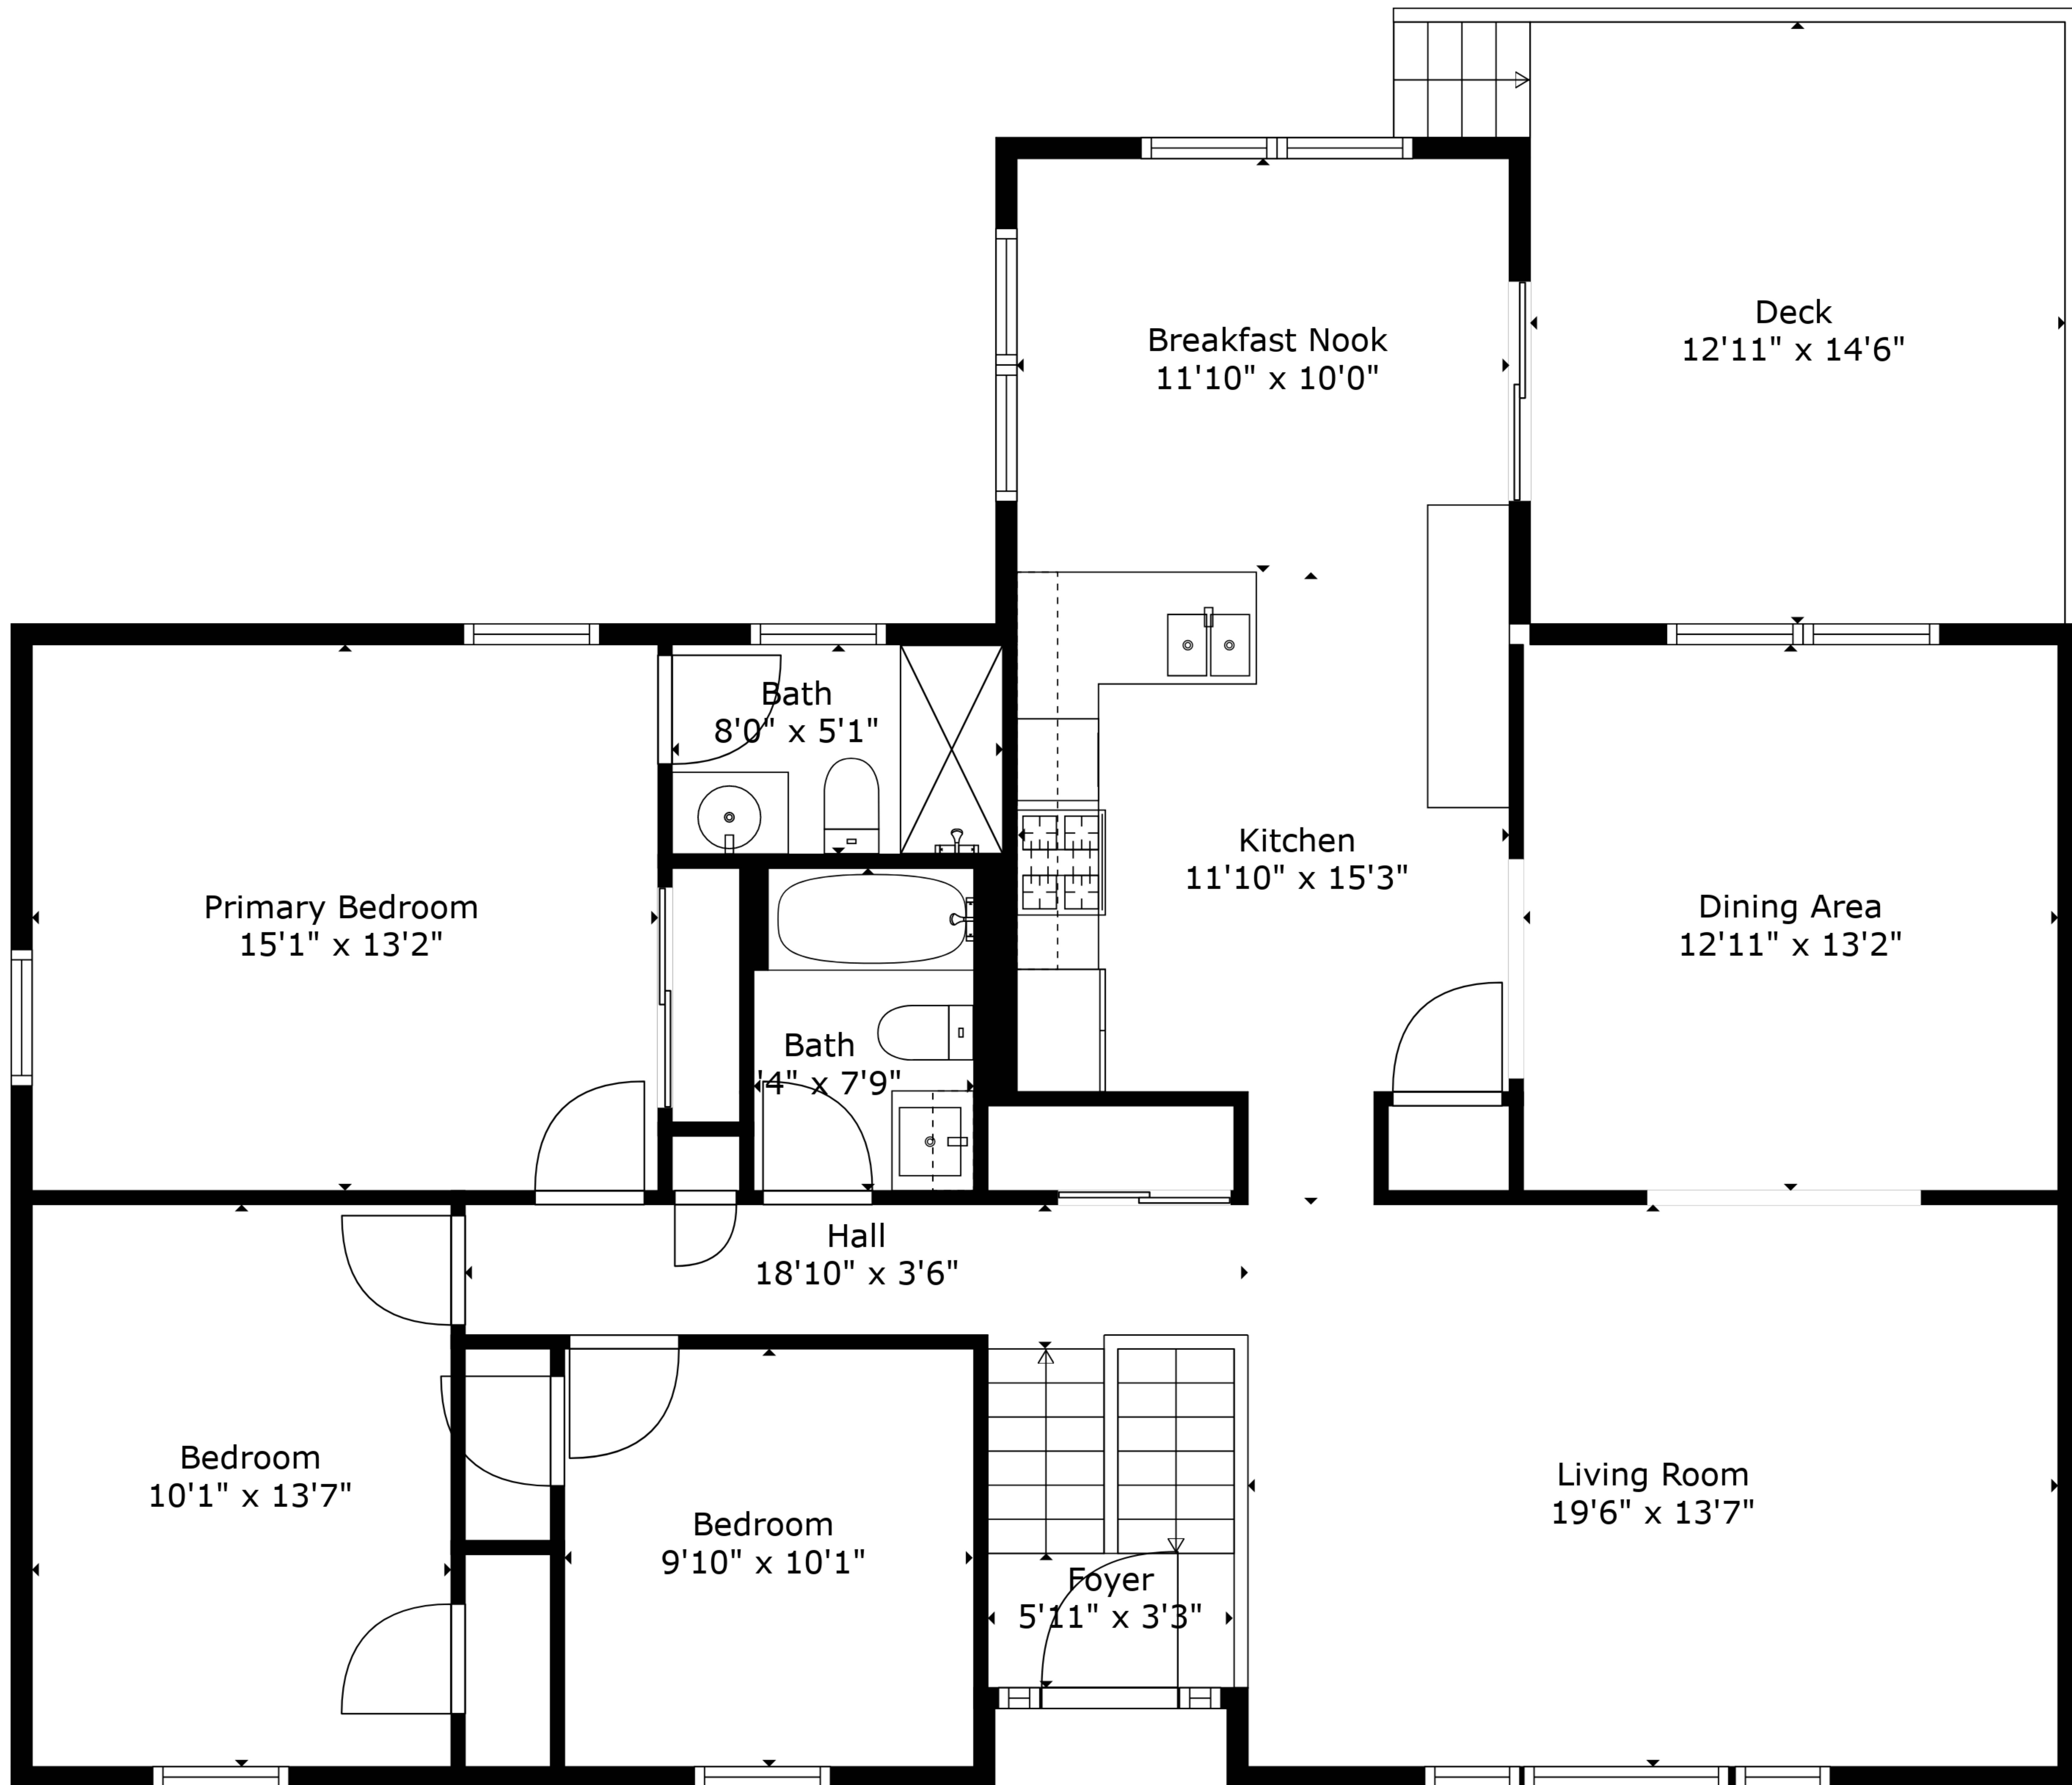

TOTAL: 1447 sq. ft
 FLOOR 1: 1447 sq. ft
 EXCLUDED AREAS: DECK: 187 sq. ft

Measurements Deemed Highly Reliable But Not Guaranteed. Measured By Cubicasa Tech.

TOTAL: 1447 sq. ft
 FLOOR 1: 1447 sq. ft
 EXCLUDED AREAS: DECK: 187 sq. ft

Measurements Deemed Highly Reliable But Not Guaranteed. Measured By Cubicasa Tech.