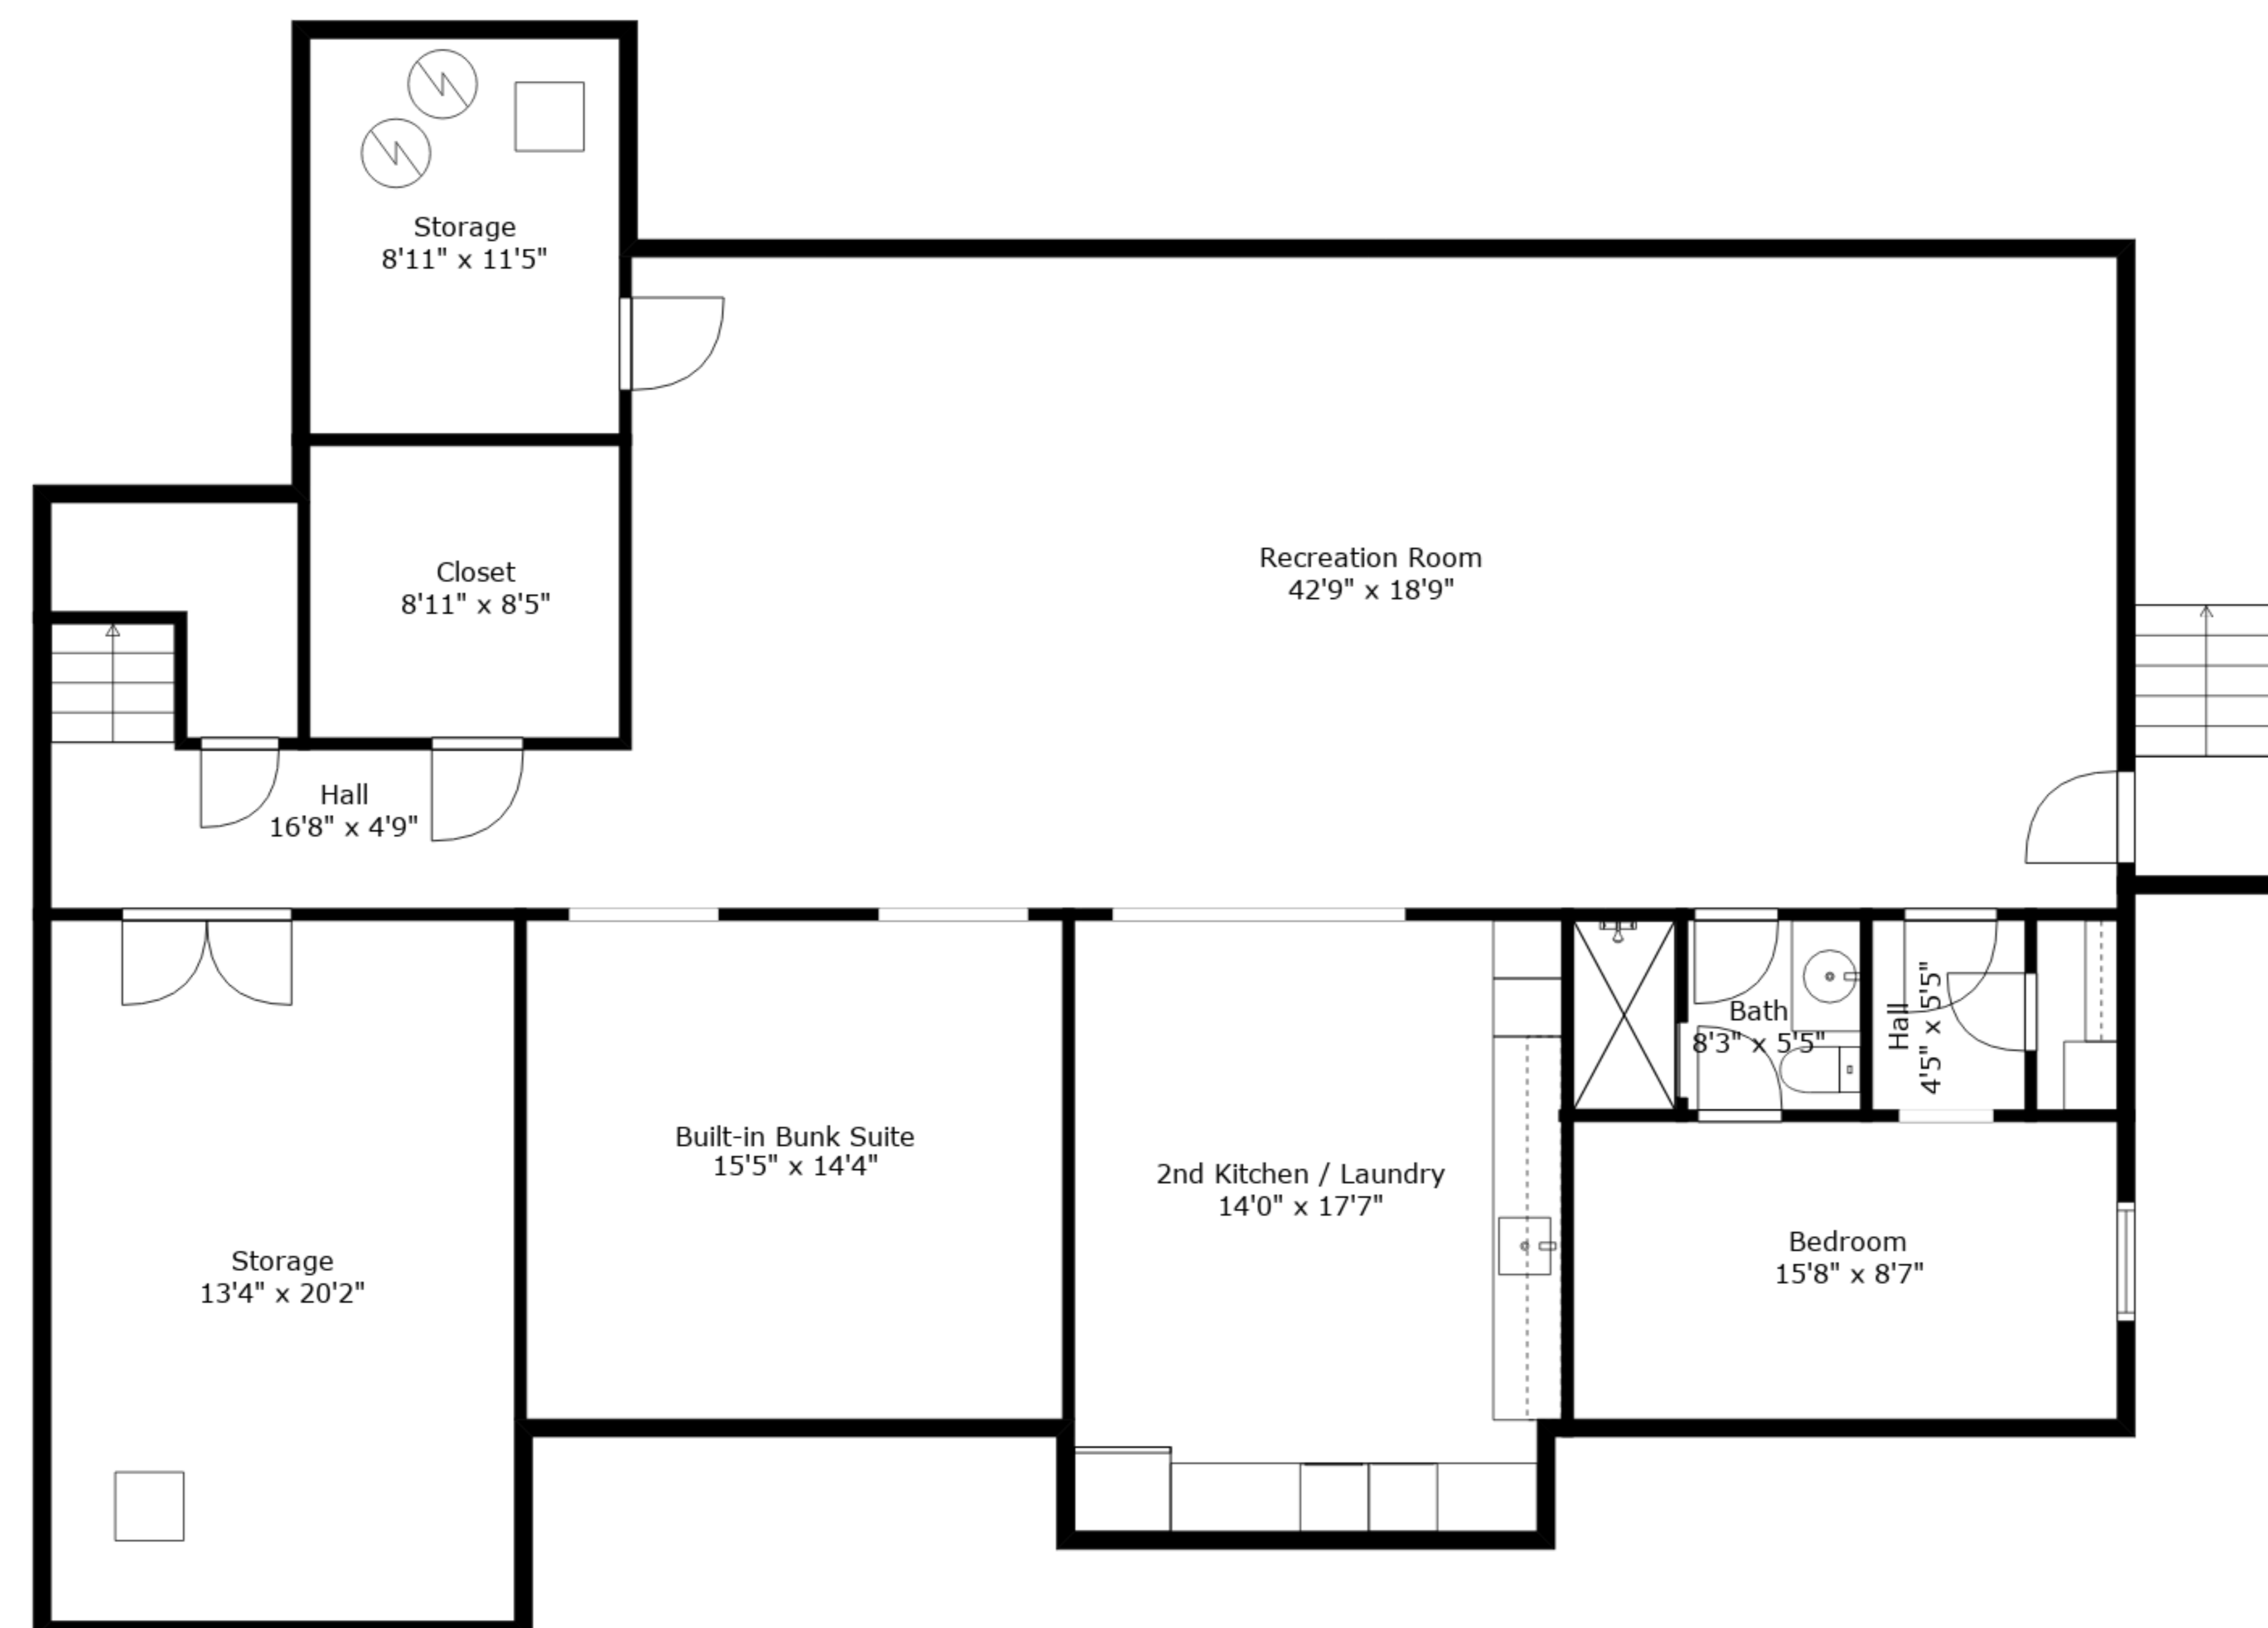

Measurements Are Approximate - Deemed Highly Reliable But Not Guaranteed

TOTAL: 7226 sq. ft

BELOW GROUND: 1739 sq. ft, FLOOR 2: 2800 sq. ft, FLOOR 3: 2620 sq. ft, FLOOR 4: 67 sq. ft
 EXCLUDED AREAS: STORAGE: 532 sq. ft, GARAGE: 615 sq. ft, PORCH: 223 sq. ft,
 PATIO: 419 sq. ft, FIREPLACE: 13 sq. ft, BALCONY: 236 sq. ft,
 LOW CEILING: 829 sq. ft, OPEN TO BELOW: 107 sq. ft, ATTIC: 467 sq. ft

Measurements Are Approximate - Deemed Highly Reliable But Not Guaranteed

Floor 2

Floor 3

Floor 1

Floor 4

TOTAL: 7226 sq. ft
 BELOW GROUND: 1739 sq. ft, FLOOR 2: 2800 sq. ft, FLOOR 3: 2620 sq. ft, FLOOR 4: 67 sq. ft
 EXCLUDED AREAS: STORAGE: 532 sq. ft, GARAGE: 615 sq. ft, PORCH: 223 sq. ft,
 PATIO: 419 sq. ft, FIREPLACE: 13 sq. ft, BALCONY: 236 sq. ft,
 LOW CEILING: 829 sq. ft, OPEN TO BELOW: 107 sq. ft, ATTIC: 467 sq. ft