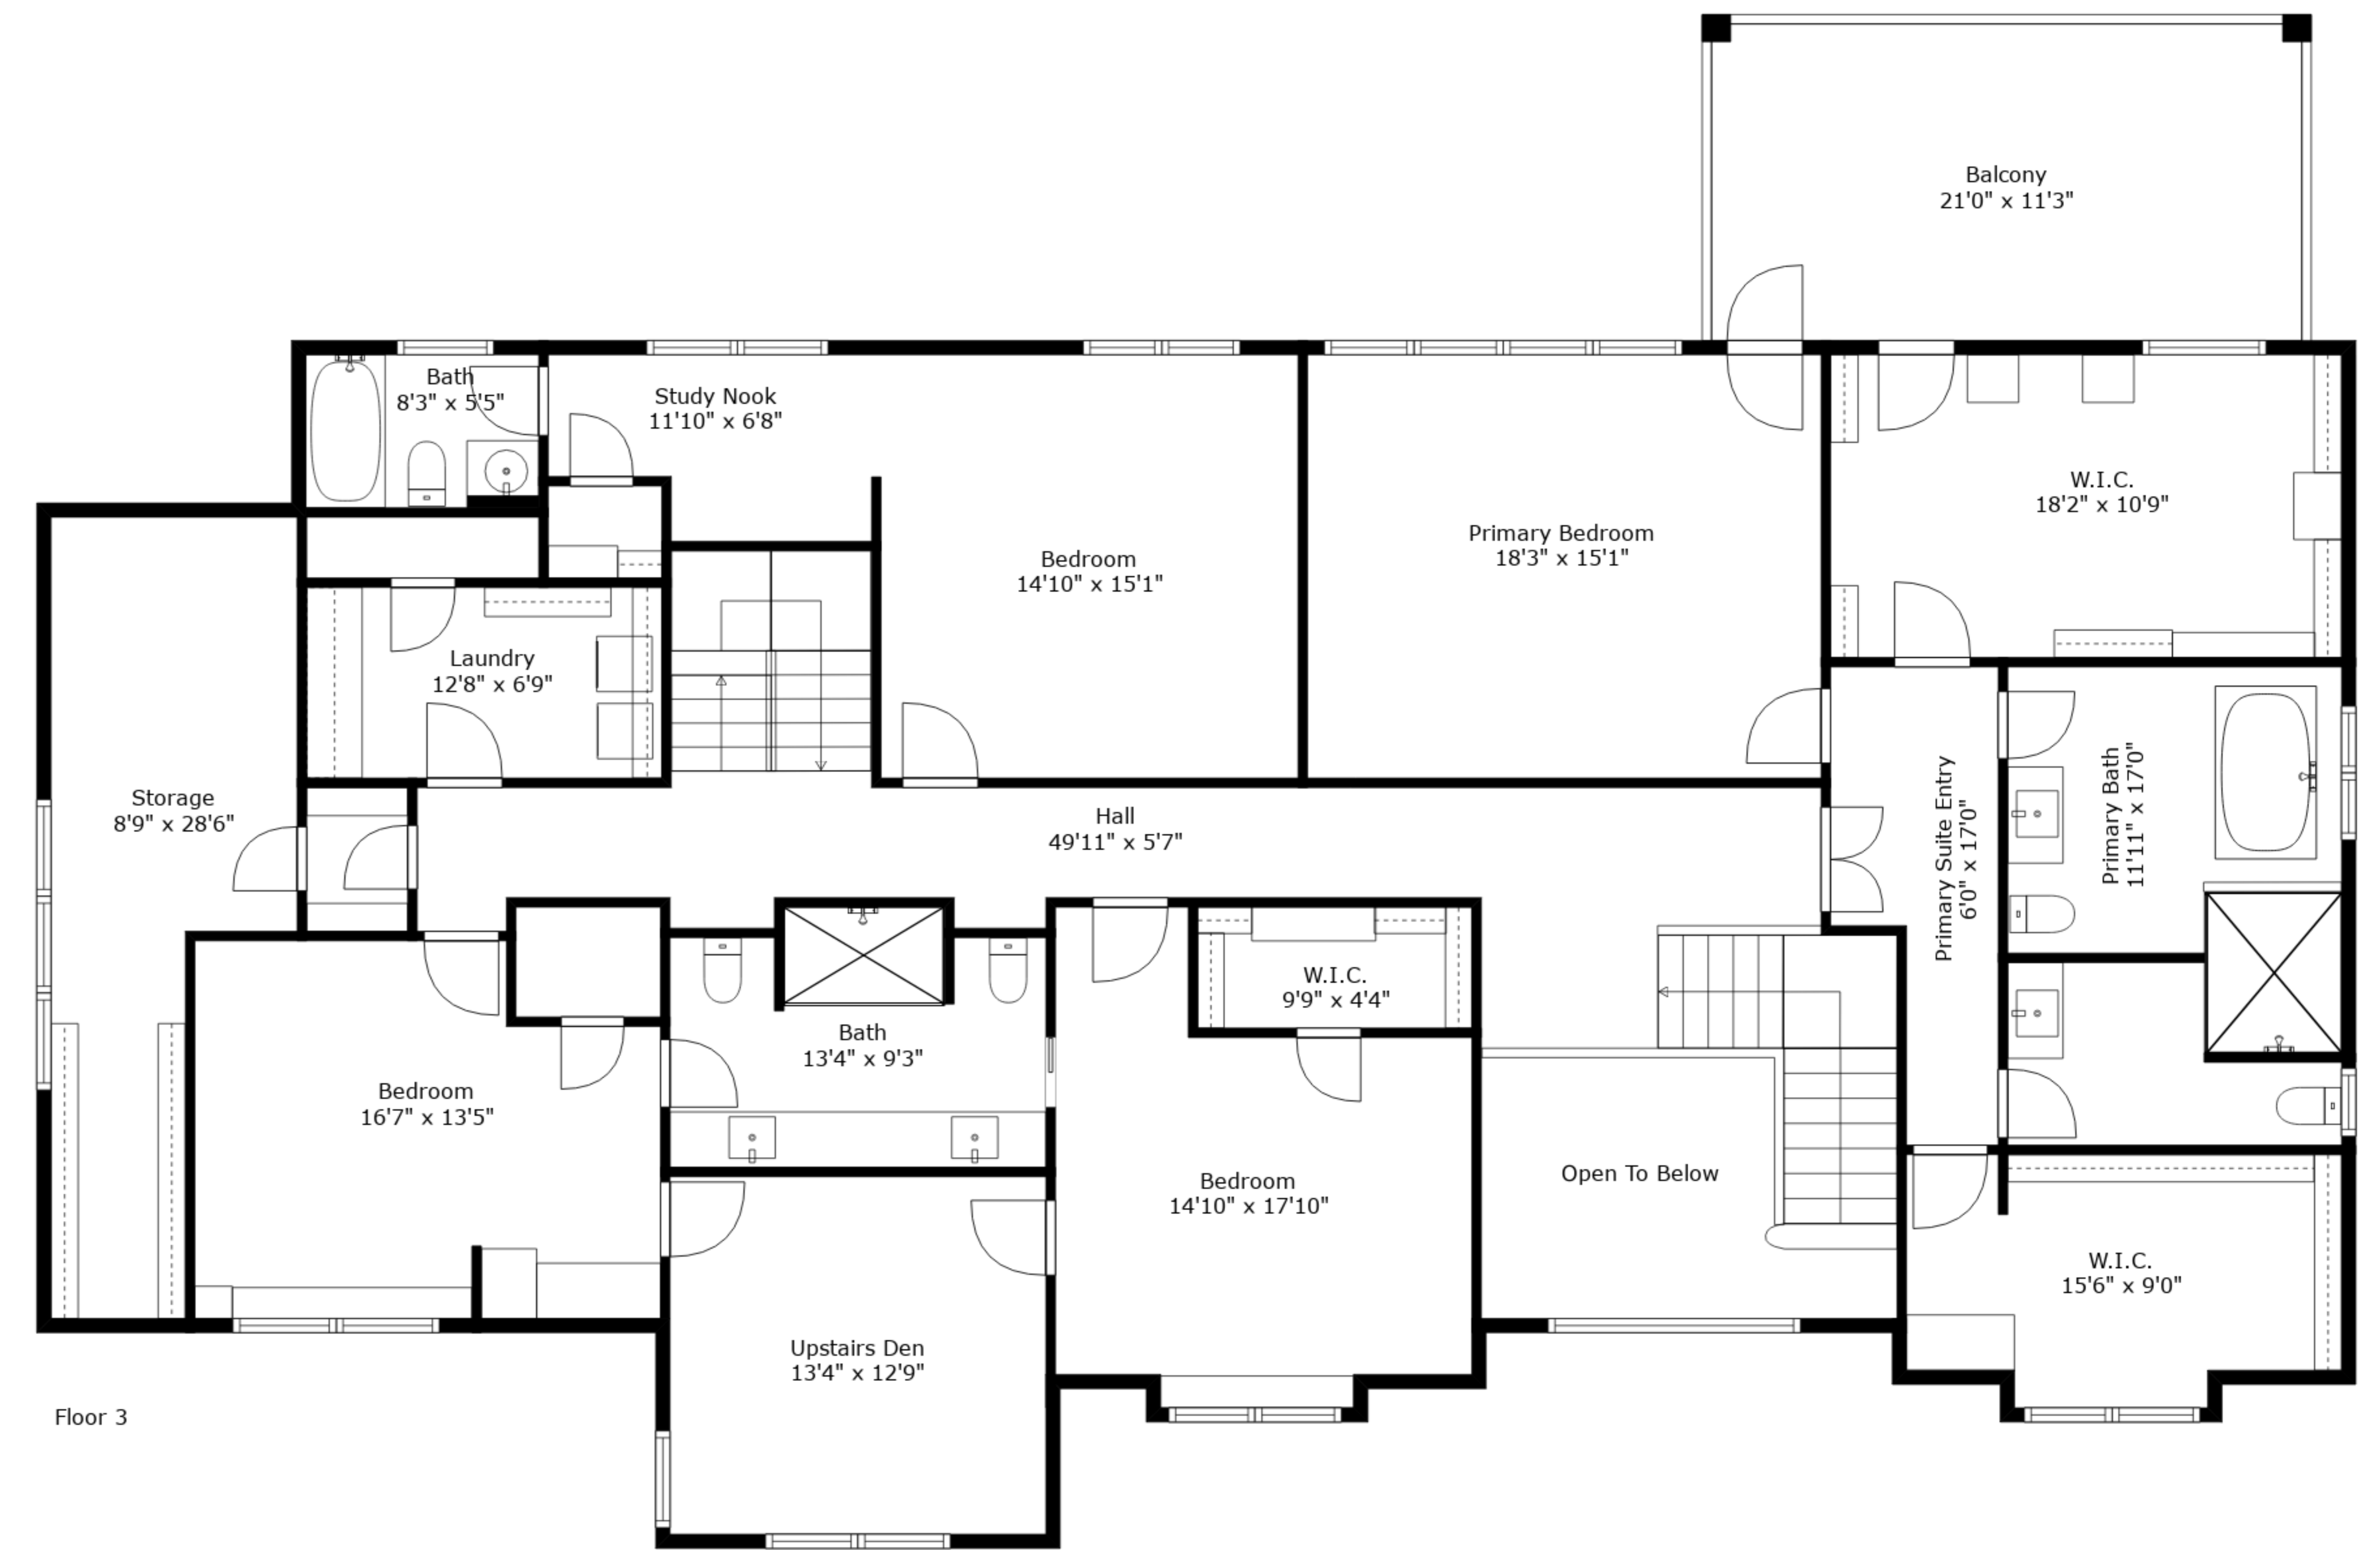

Measurements Are Approximate - Deemed Highly Reliable But Not Guaranteed

TOTAL: 7226 sq. ft

BELOW GROUND: 1739 sq. ft, FLOOR 2: 2800 sq. ft, FLOOR 3: 2620 sq. ft, FLOOR 4: 67 sq. ft
 EXCLUDED AREAS: STORAGE: 532 sq. ft, GARAGE: 615 sq. ft, PORCH: 223 sq. ft,
 PATIO: 419 sq. ft, FIREPLACE: 13 sq. ft, BALCONY: 236 sq. ft,
 LOW CEILING: 829 sq. ft, OPEN TO BELOW: 107 sq. ft, ATTIC: 467 sq. ft

Measurements Are Approximate - Deemed Highly Reliable But Not Guaranteed

Floor 2

Floor 3

Floor 1

Floor 4

TOTAL: 7226 sq. ft
 BELOW GROUND: 1739 sq. ft, FLOOR 2: 2800 sq. ft, FLOOR 3: 2620 sq. ft, FLOOR 4: 67 sq. ft
 EXCLUDED AREAS: STORAGE: 532 sq. ft, GARAGE: 615 sq. ft, PORCH: 223 sq. ft,
 PATIO: 419 sq. ft, FIREPLACE: 13 sq. ft, BALCONY: 236 sq. ft,
 LOW CEILING: 829 sq. ft, OPEN TO BELOW: 107 sq. ft, ATTIC: 467 sq. ft