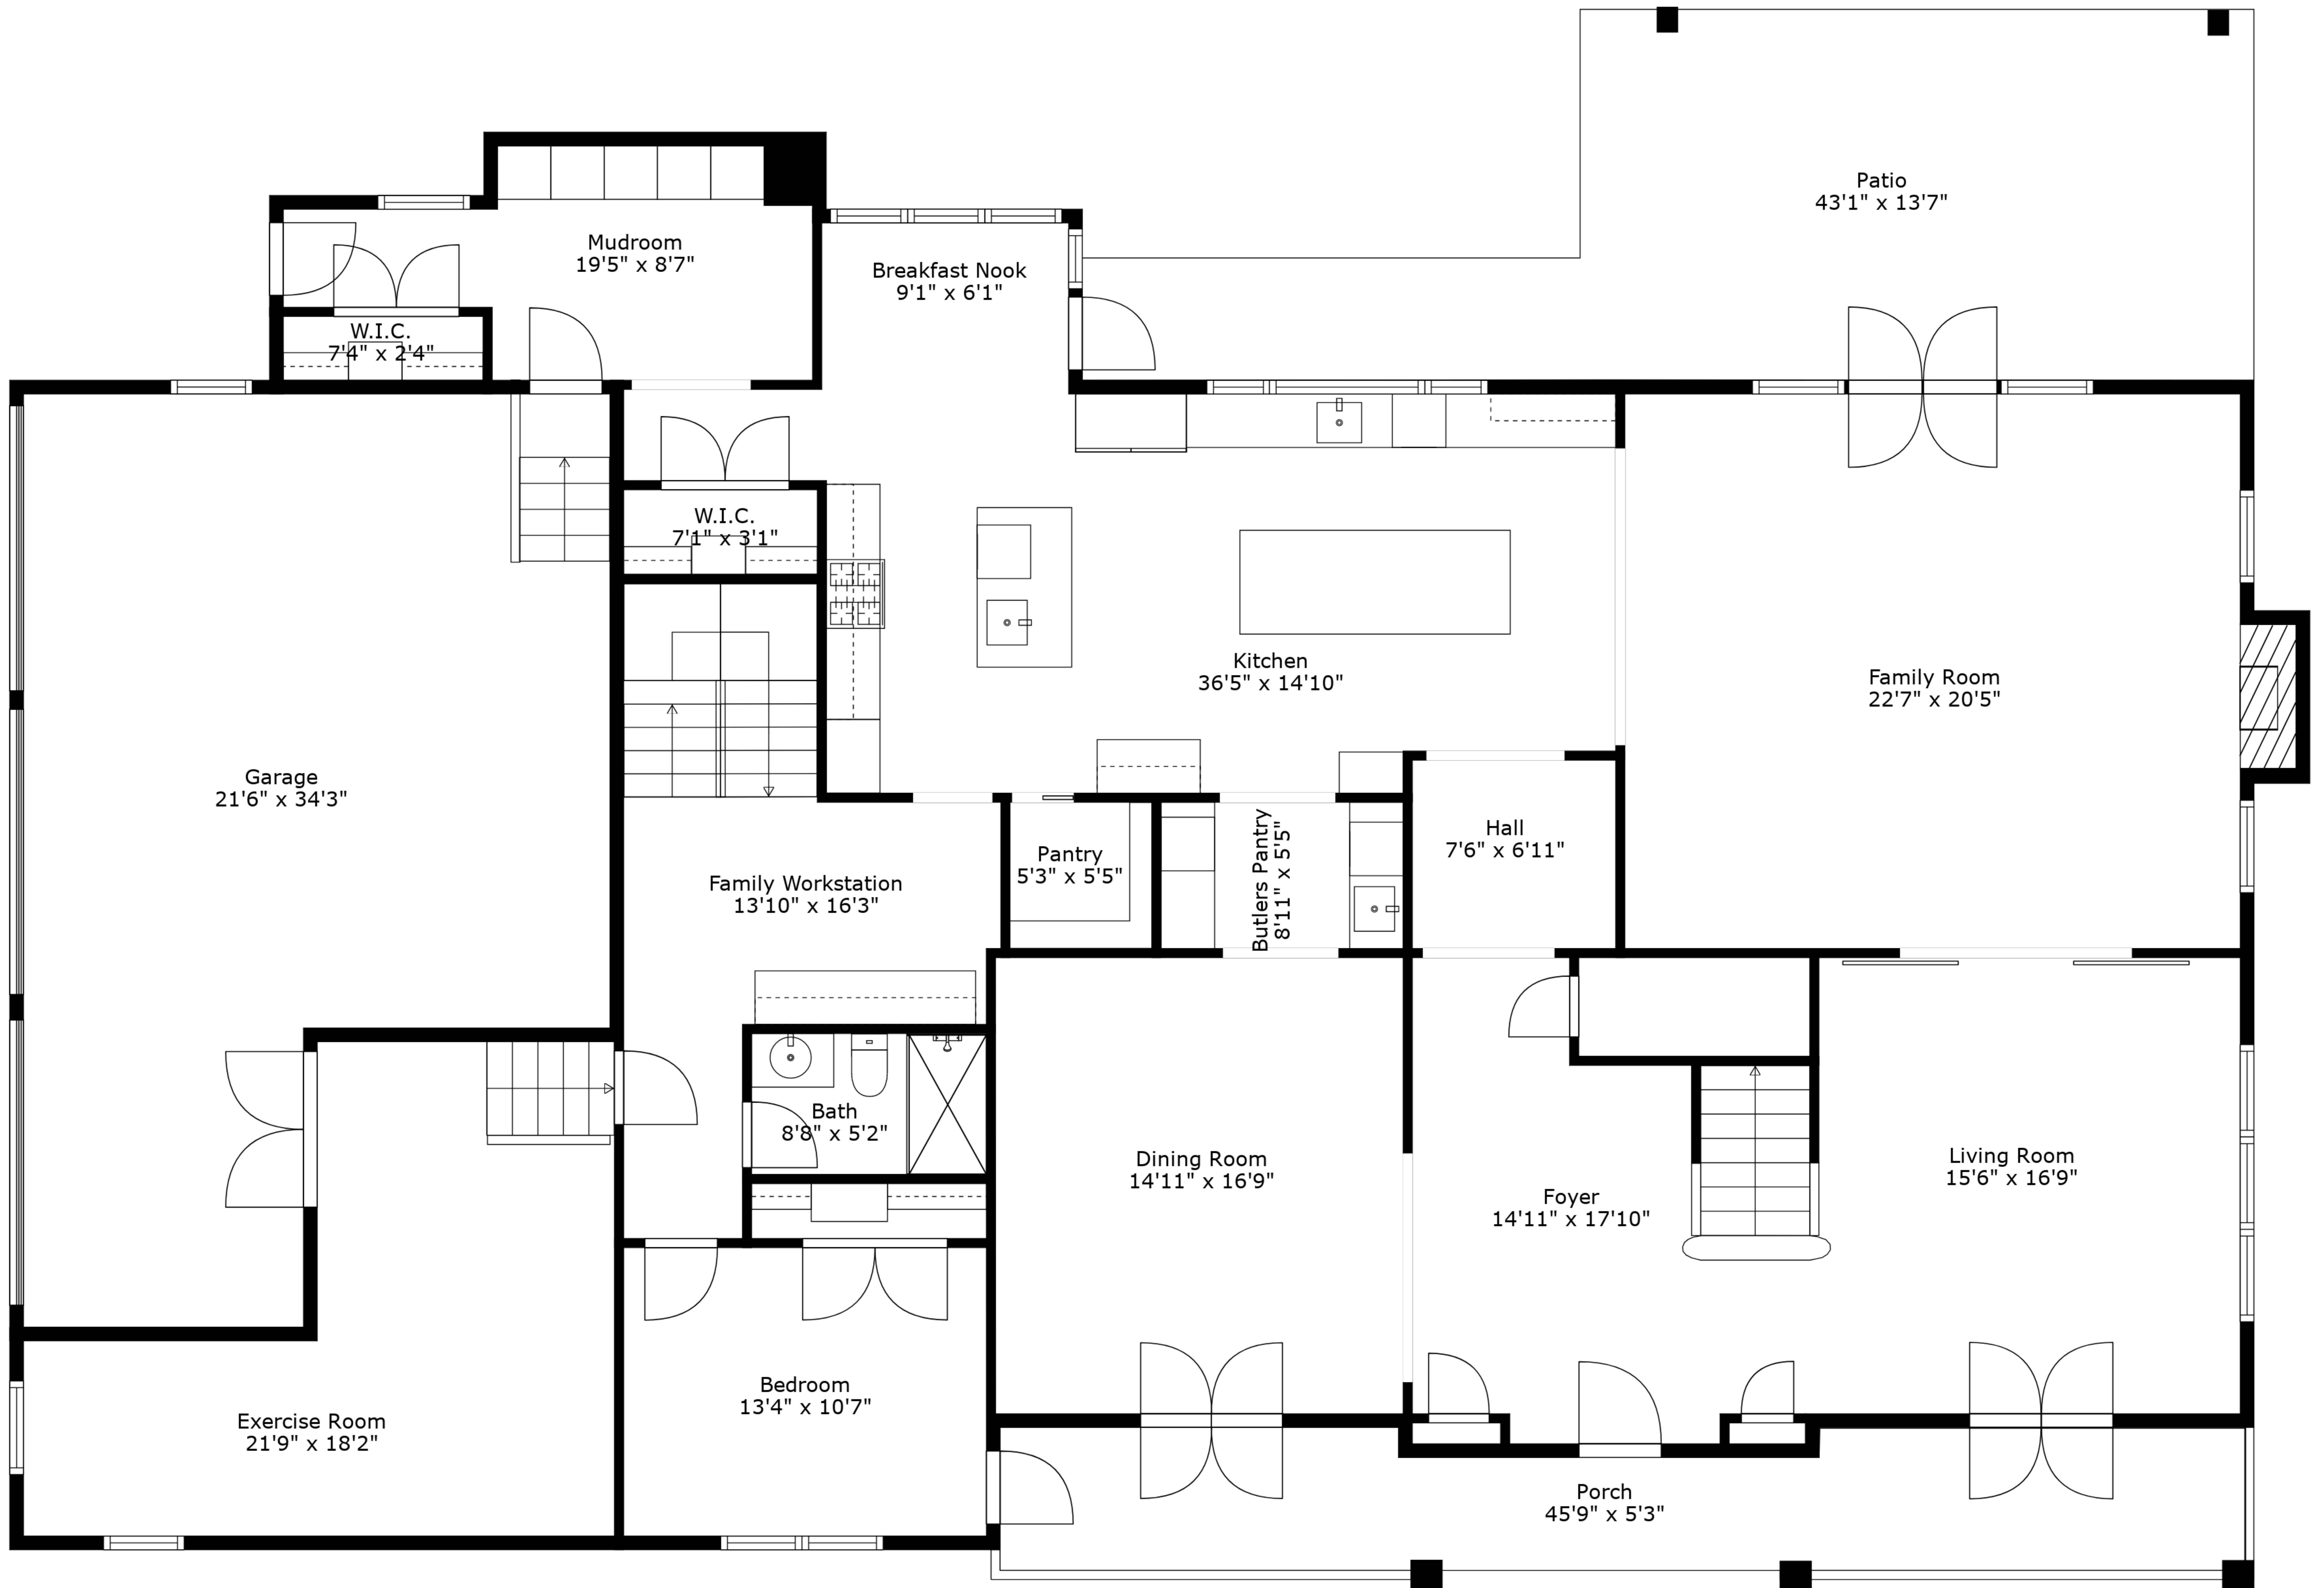

TOTAL: 7226 sq. ft

BELOW GROUND: 1739 sq. ft, FLOOR 2: 2800 sq. ft, FLOOR 3: 2620 sq. ft, FLOOR 4: 67 sq. ft
 EXCLUDED AREAS: STORAGE: 532 sq. ft, GARAGE: 615 sq. ft, PORCH: 223 sq. ft,
 PATIO: 419 sq. ft, FIREPLACE: 13 sq. ft, BALCONY: 236 sq. ft,
 LOW CEILING: 829 sq. ft, OPEN TO BELOW: 107 sq. ft, ATTIC: 467 sq. ft

Measurements Are Approximate - Deemed Highly Reliable But Not Guaranteed

TOTAL: 7226 sq. ft

BELOW GROUND: 1739 sq. ft, FLOOR 2: 2800 sq. ft, FLOOR 3: 2620 sq. ft, FLOOR 4: 67 sq. ft
 EXCLUDED AREAS: STORAGE: 532 sq. ft, GARAGE: 615 sq. ft, PORCH: 223 sq. ft,
 PATIO: 419 sq. ft, FIREPLACE: 13 sq. ft, BALCONY: 236 sq. ft,
 LOW CEILING: 829 sq. ft, OPEN TO BELOW: 107 sq. ft, ATTIC: 467 sq. ft