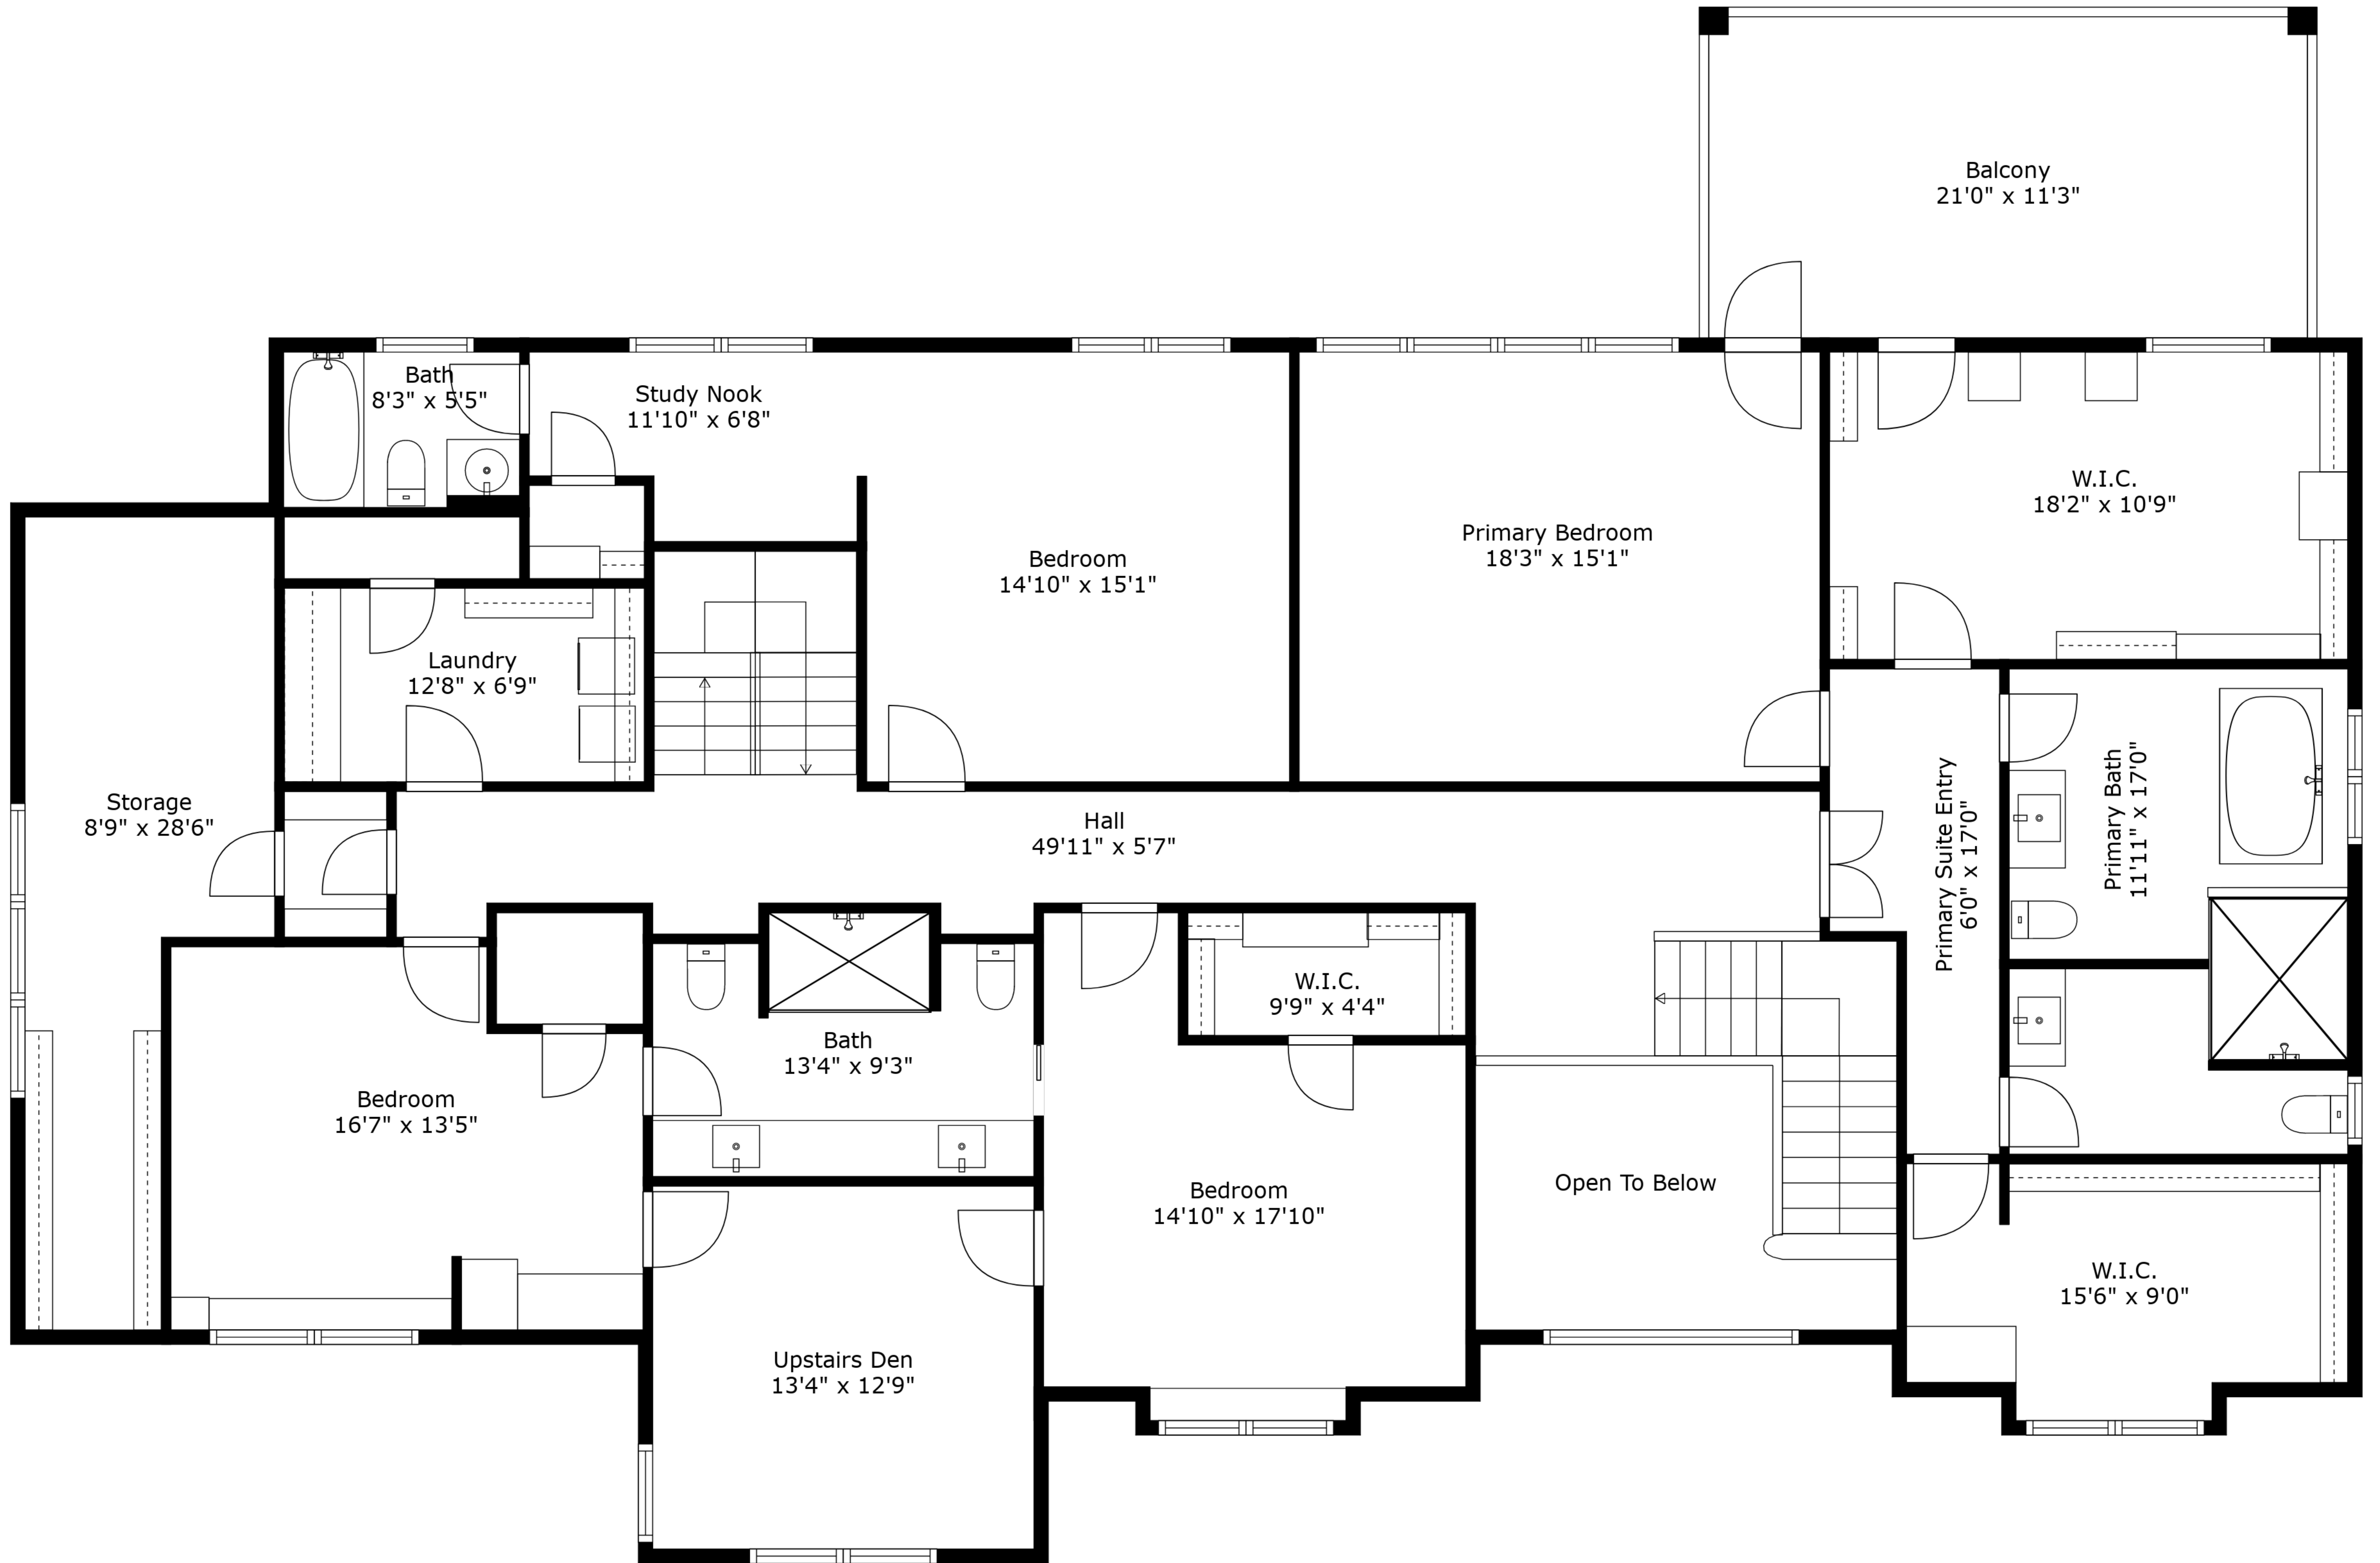

TOTAL: 7226 sq. ft

BELOW GROUND: 1739 sq. ft, FLOOR 2: 2800 sq. ft, FLOOR 3: 2620 sq. ft, FLOOR 4: 67 sq. ft
 EXCLUDED AREAS: STORAGE: 532 sq. ft, GARAGE: 615 sq. ft, PORCH: 223 sq. ft,
 PATIO: 419 sq. ft, FIREPLACE: 13 sq. ft, BALCONY: 236 sq. ft,
 LOW CEILING: 829 sq. ft, OPEN TO BELOW: 107 sq. ft, ATTIC: 467 sq. ft

Measurements Are Approximate - Deemed Highly Reliable But Not Guaranteed

TOTAL: 7226 sq. ft

BELOW GROUND: 1739 sq. ft, FLOOR 2: 2800 sq. ft, FLOOR 3: 2620 sq. ft, FLOOR 4: 67 sq. ft
 EXCLUDED AREAS: STORAGE: 532 sq. ft, GARAGE: 615 sq. ft, PORCH: 223 sq. ft,
 PATIO: 419 sq. ft, FIREPLACE: 13 sq. ft, BALCONY: 236 sq. ft,
 LOW CEILING: 829 sq. ft, OPEN TO BELOW: 107 sq. ft, ATTIC: 467 sq. ft