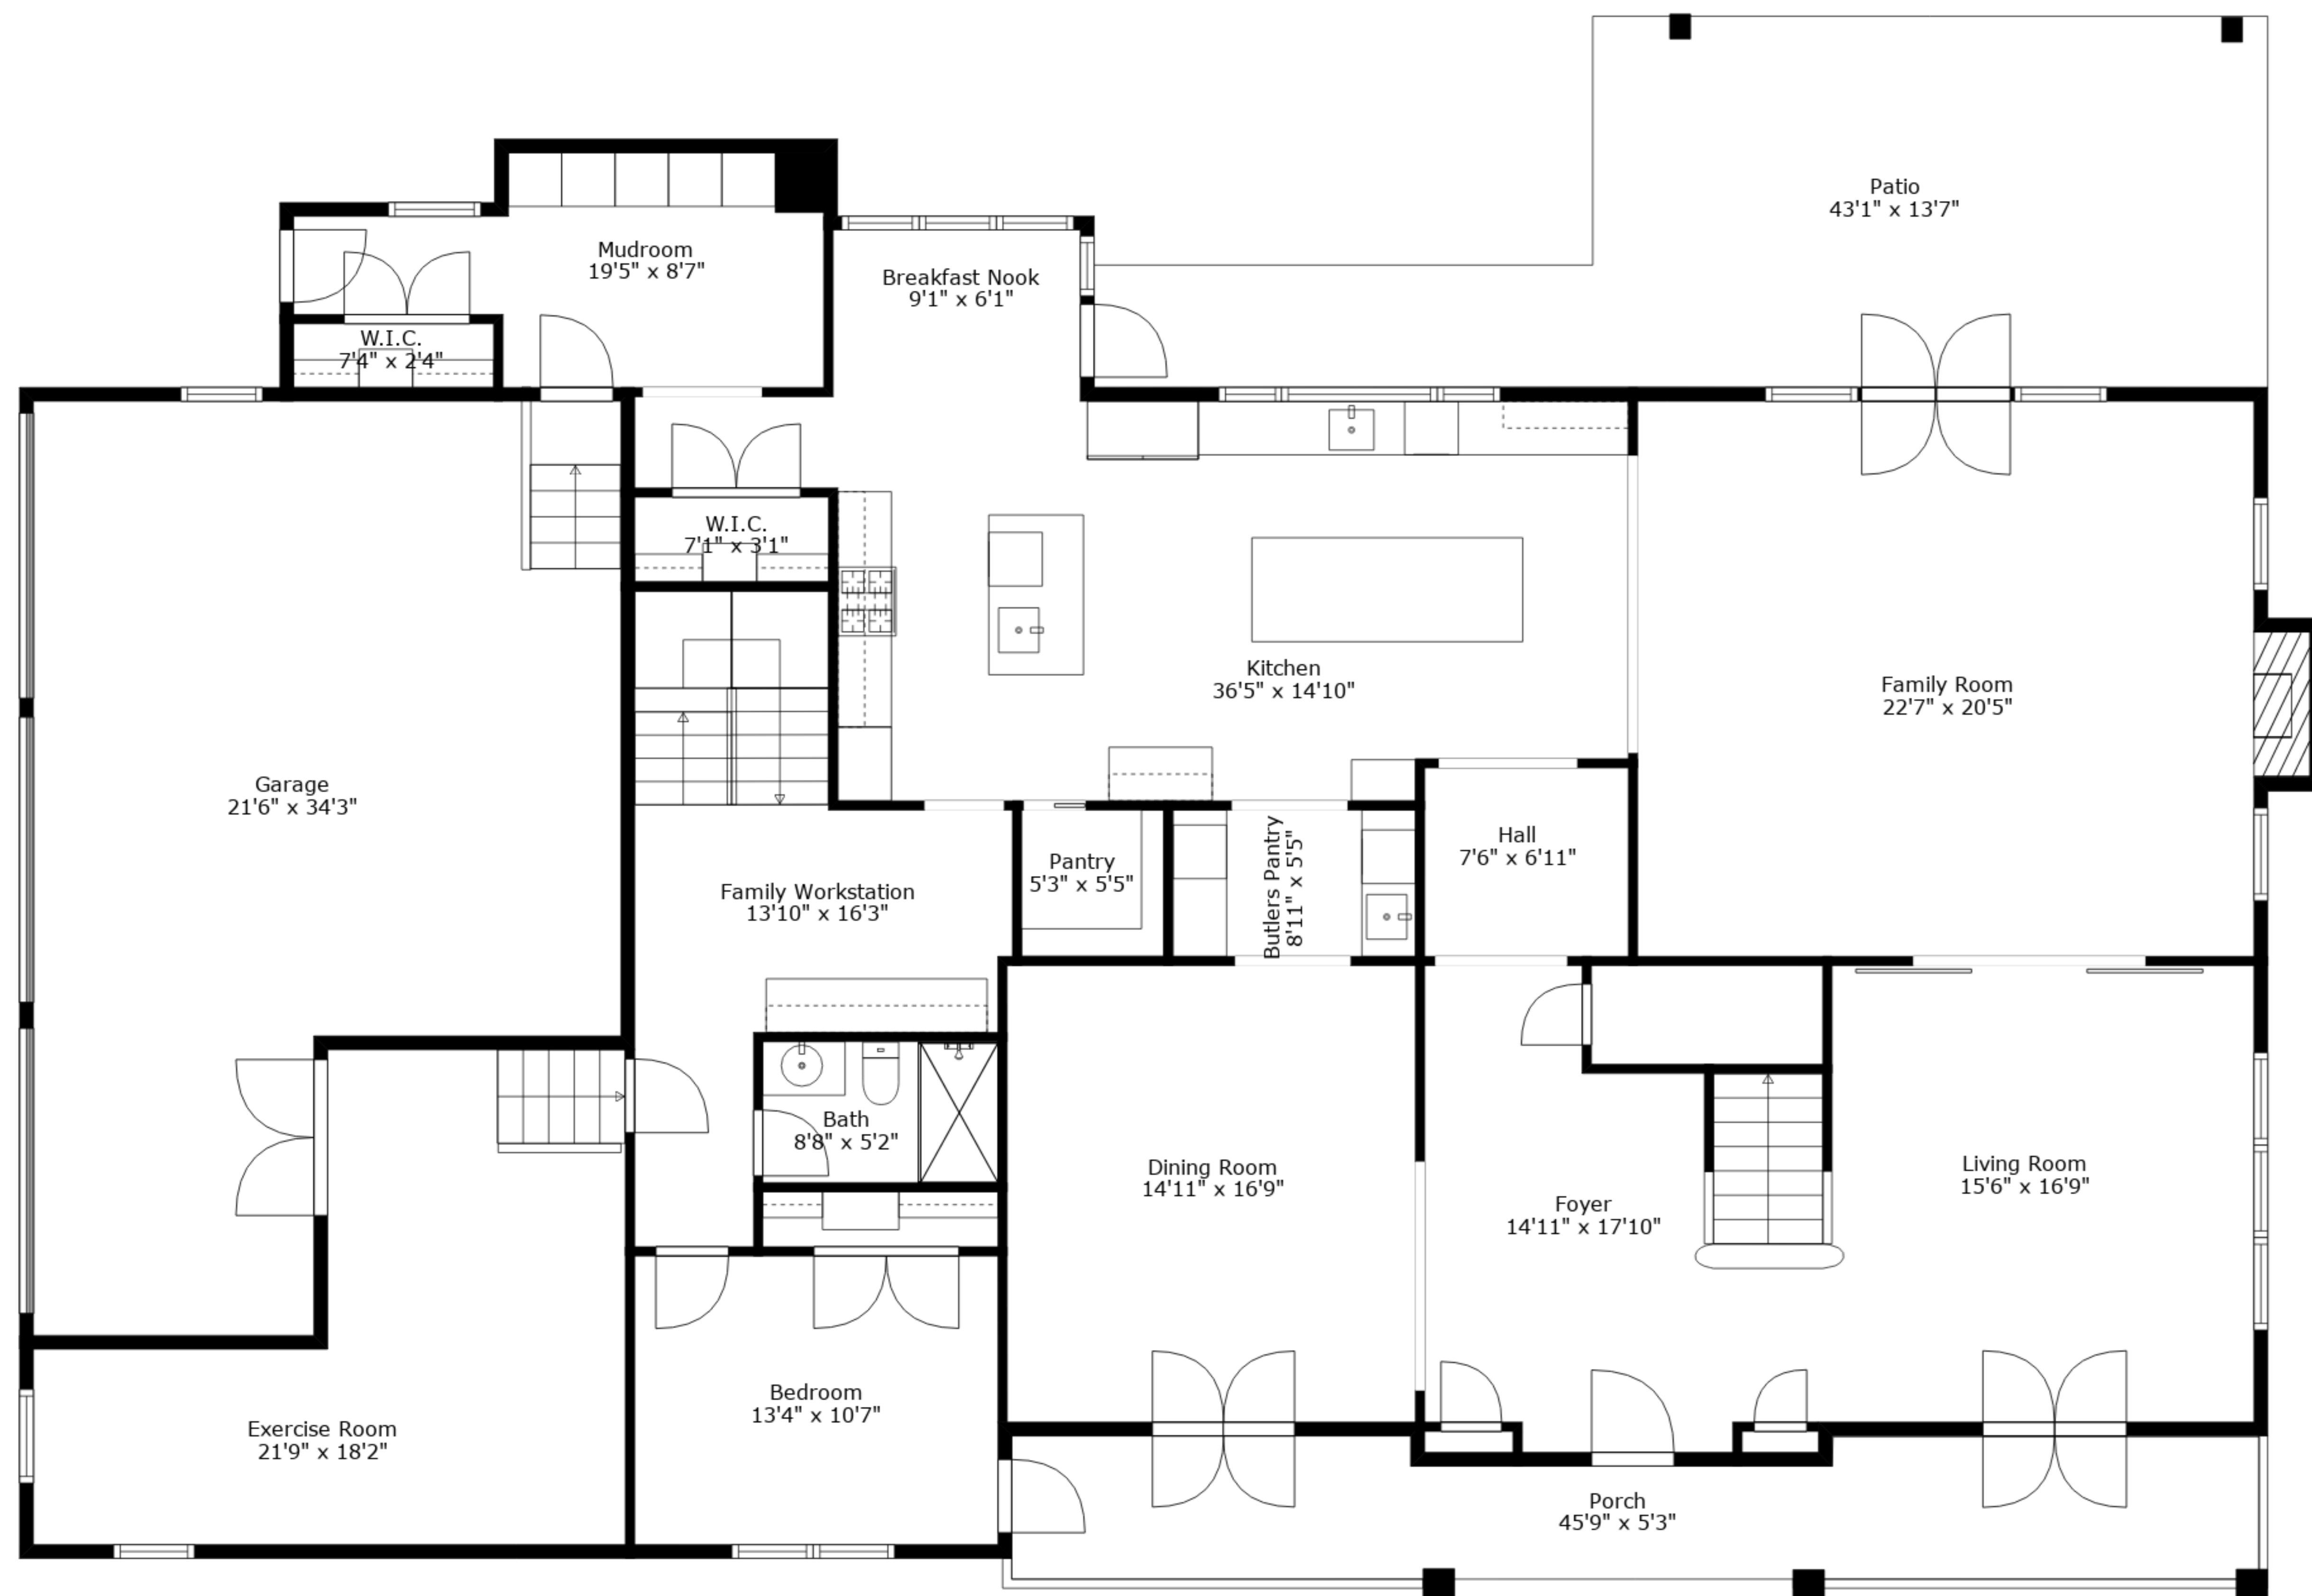

Measurements Are Approximate - Deemed Highly Reliable But Not Guaranteed

TOTAL: 7226 sq. ft

BELOW GROUND: 1739 sq. ft, FLOOR 2: 2800 sq. ft, FLOOR 3: 2620 sq. ft, FLOOR 4: 67 sq. ft
 EXCLUDED AREAS: STORAGE: 532 sq. ft, GARAGE: 615 sq. ft, PORCH: 223 sq. ft,
 PATIO: 419 sq. ft, FIREPLACE: 13 sq. ft, BALCONY: 236 sq. ft,
 LOW CEILING: 829 sq. ft, OPEN TO BELOW: 107 sq. ft, ATTIC: 467 sq. ft

Measurements Are Approximate - Deemed Highly Reliable But Not Guaranteed

Floor 2

Floor 3

Floor 1

Floor 4

TOTAL: 7226 sq. ft
 BELOW GROUND: 1739 sq. ft, FLOOR 2: 2800 sq. ft, FLOOR 3: 2620 sq. ft, FLOOR 4: 67 sq. ft
 EXCLUDED AREAS: STORAGE: 532 sq. ft, GARAGE: 615 sq. ft, PORCH: 223 sq. ft,
 PATIO: 419 sq. ft, FIREPLACE: 13 sq. ft, BALCONY: 236 sq. ft,
 LOW CEILING: 829 sq. ft, OPEN TO BELOW: 107 sq. ft, ATTIC: 467 sq. ft