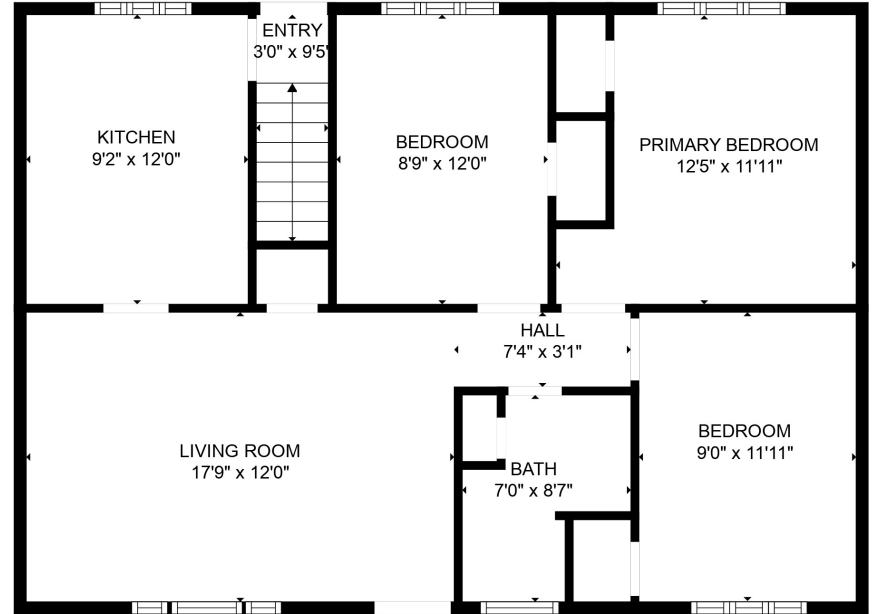

FLOOR 1

FLOOR 2

Total scanned area: 1790 sq. ft

SIZES AND DIMENSIONS ARE APPROXIMATE, ACTUAL MAY VARY.

Total scanned area: 1790 sq. ft

SIZES AND DIMENSIONS ARE APPROXIMATE, ACTUAL MAY VARY.

UNFINISHED BASEMENT  
34'4" x 24'3"

Total scanned area: 1790 sq. ft

SIZES AND DIMENSIONS ARE APPROXIMATE, ACTUAL MAY VARY.