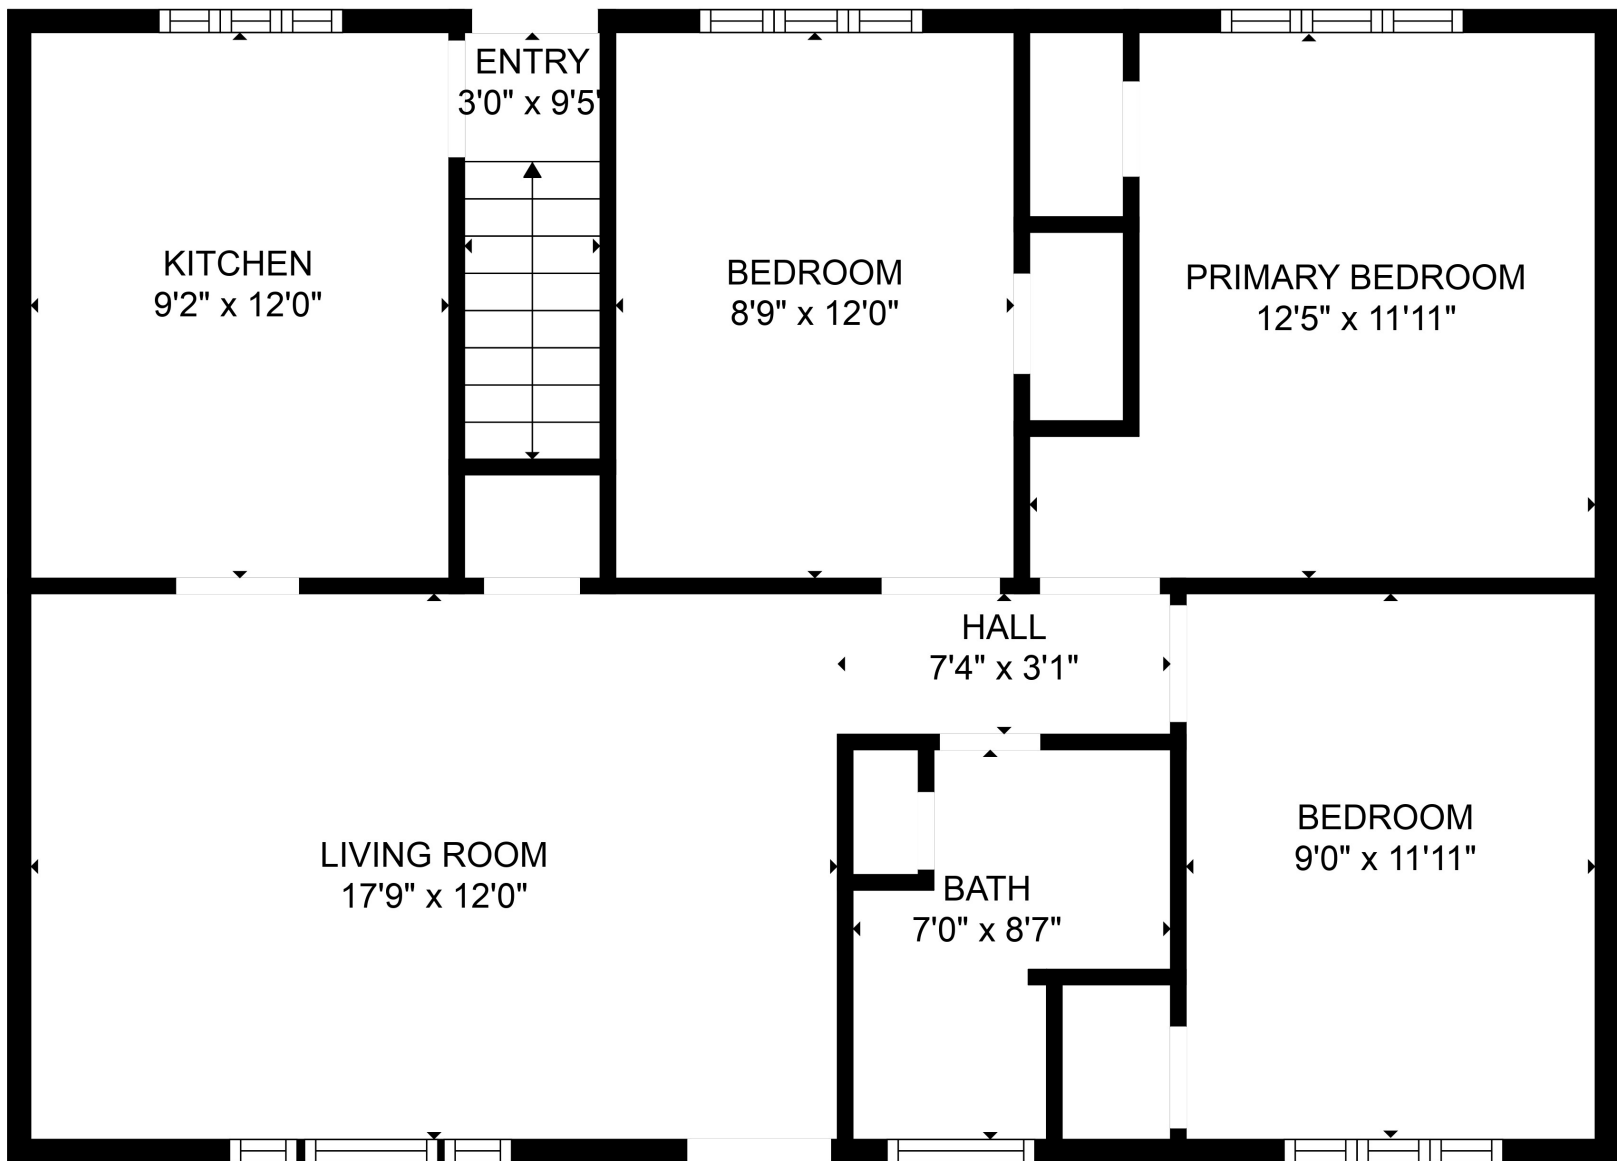

FLOOR 1

FLOOR 2

Total scanned area: 1790 sq. ft

SIZES AND DIMENSIONS ARE APPROXIMATE, ACTUAL MAY VARY.

Total scanned area: 1790 sq. ft

SIZES AND DIMENSIONS ARE APPROXIMATE, ACTUAL MAY VARY.

UNFINISHED BASEMENT  
34'4" x 24'3"

Total scanned area: 1790 sq. ft

SIZES AND DIMENSIONS ARE APPROXIMATE, ACTUAL MAY VARY.