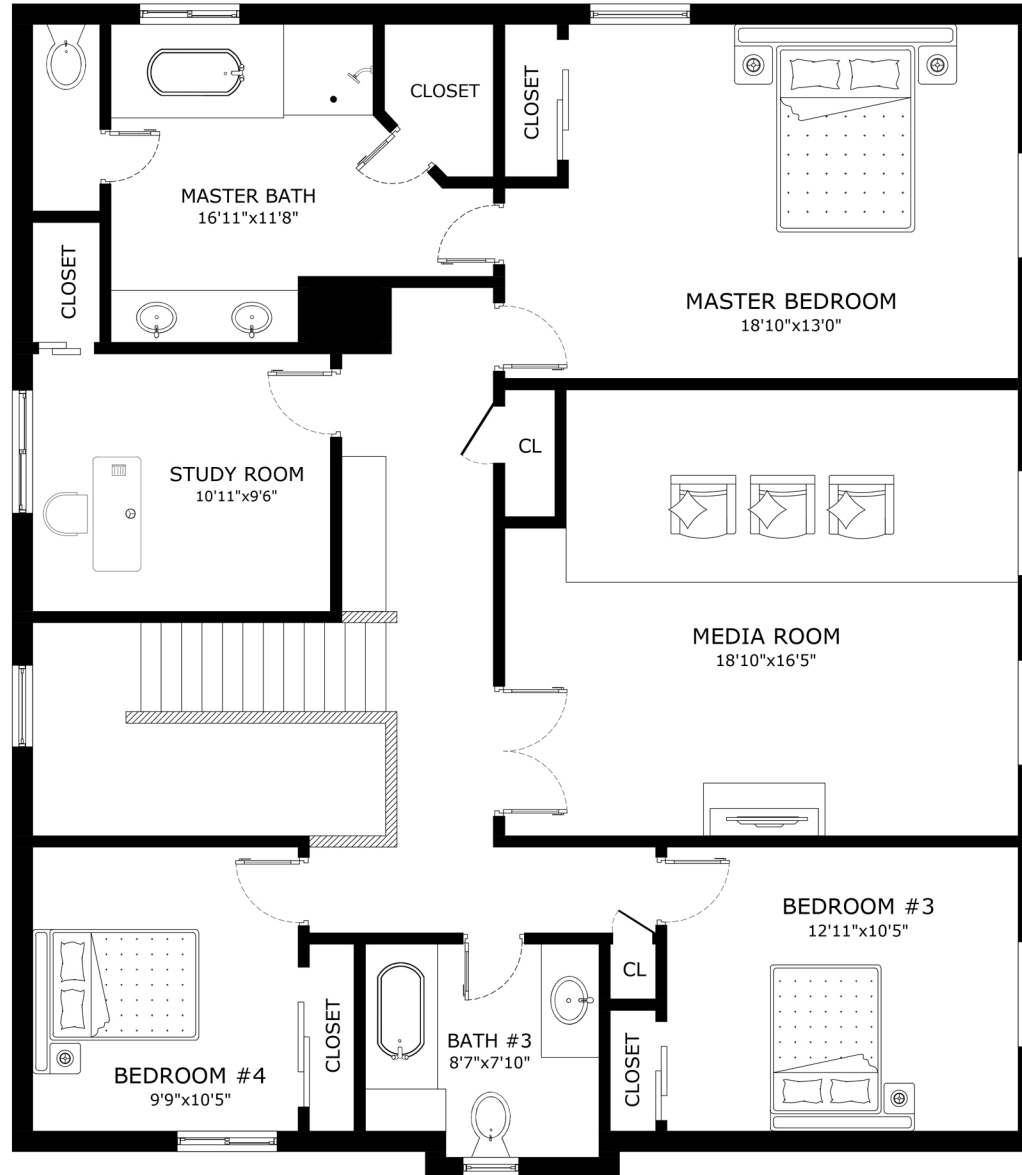

ADDRESS: 85 Plumeria Ct Danville, CA 94506.

SECOND FLOOR

'This floor plan is for illustration purposes only and is not intended to provide precise layout or measurements of the home. Potential buyers should investigate these issues to their own satisfaction.'