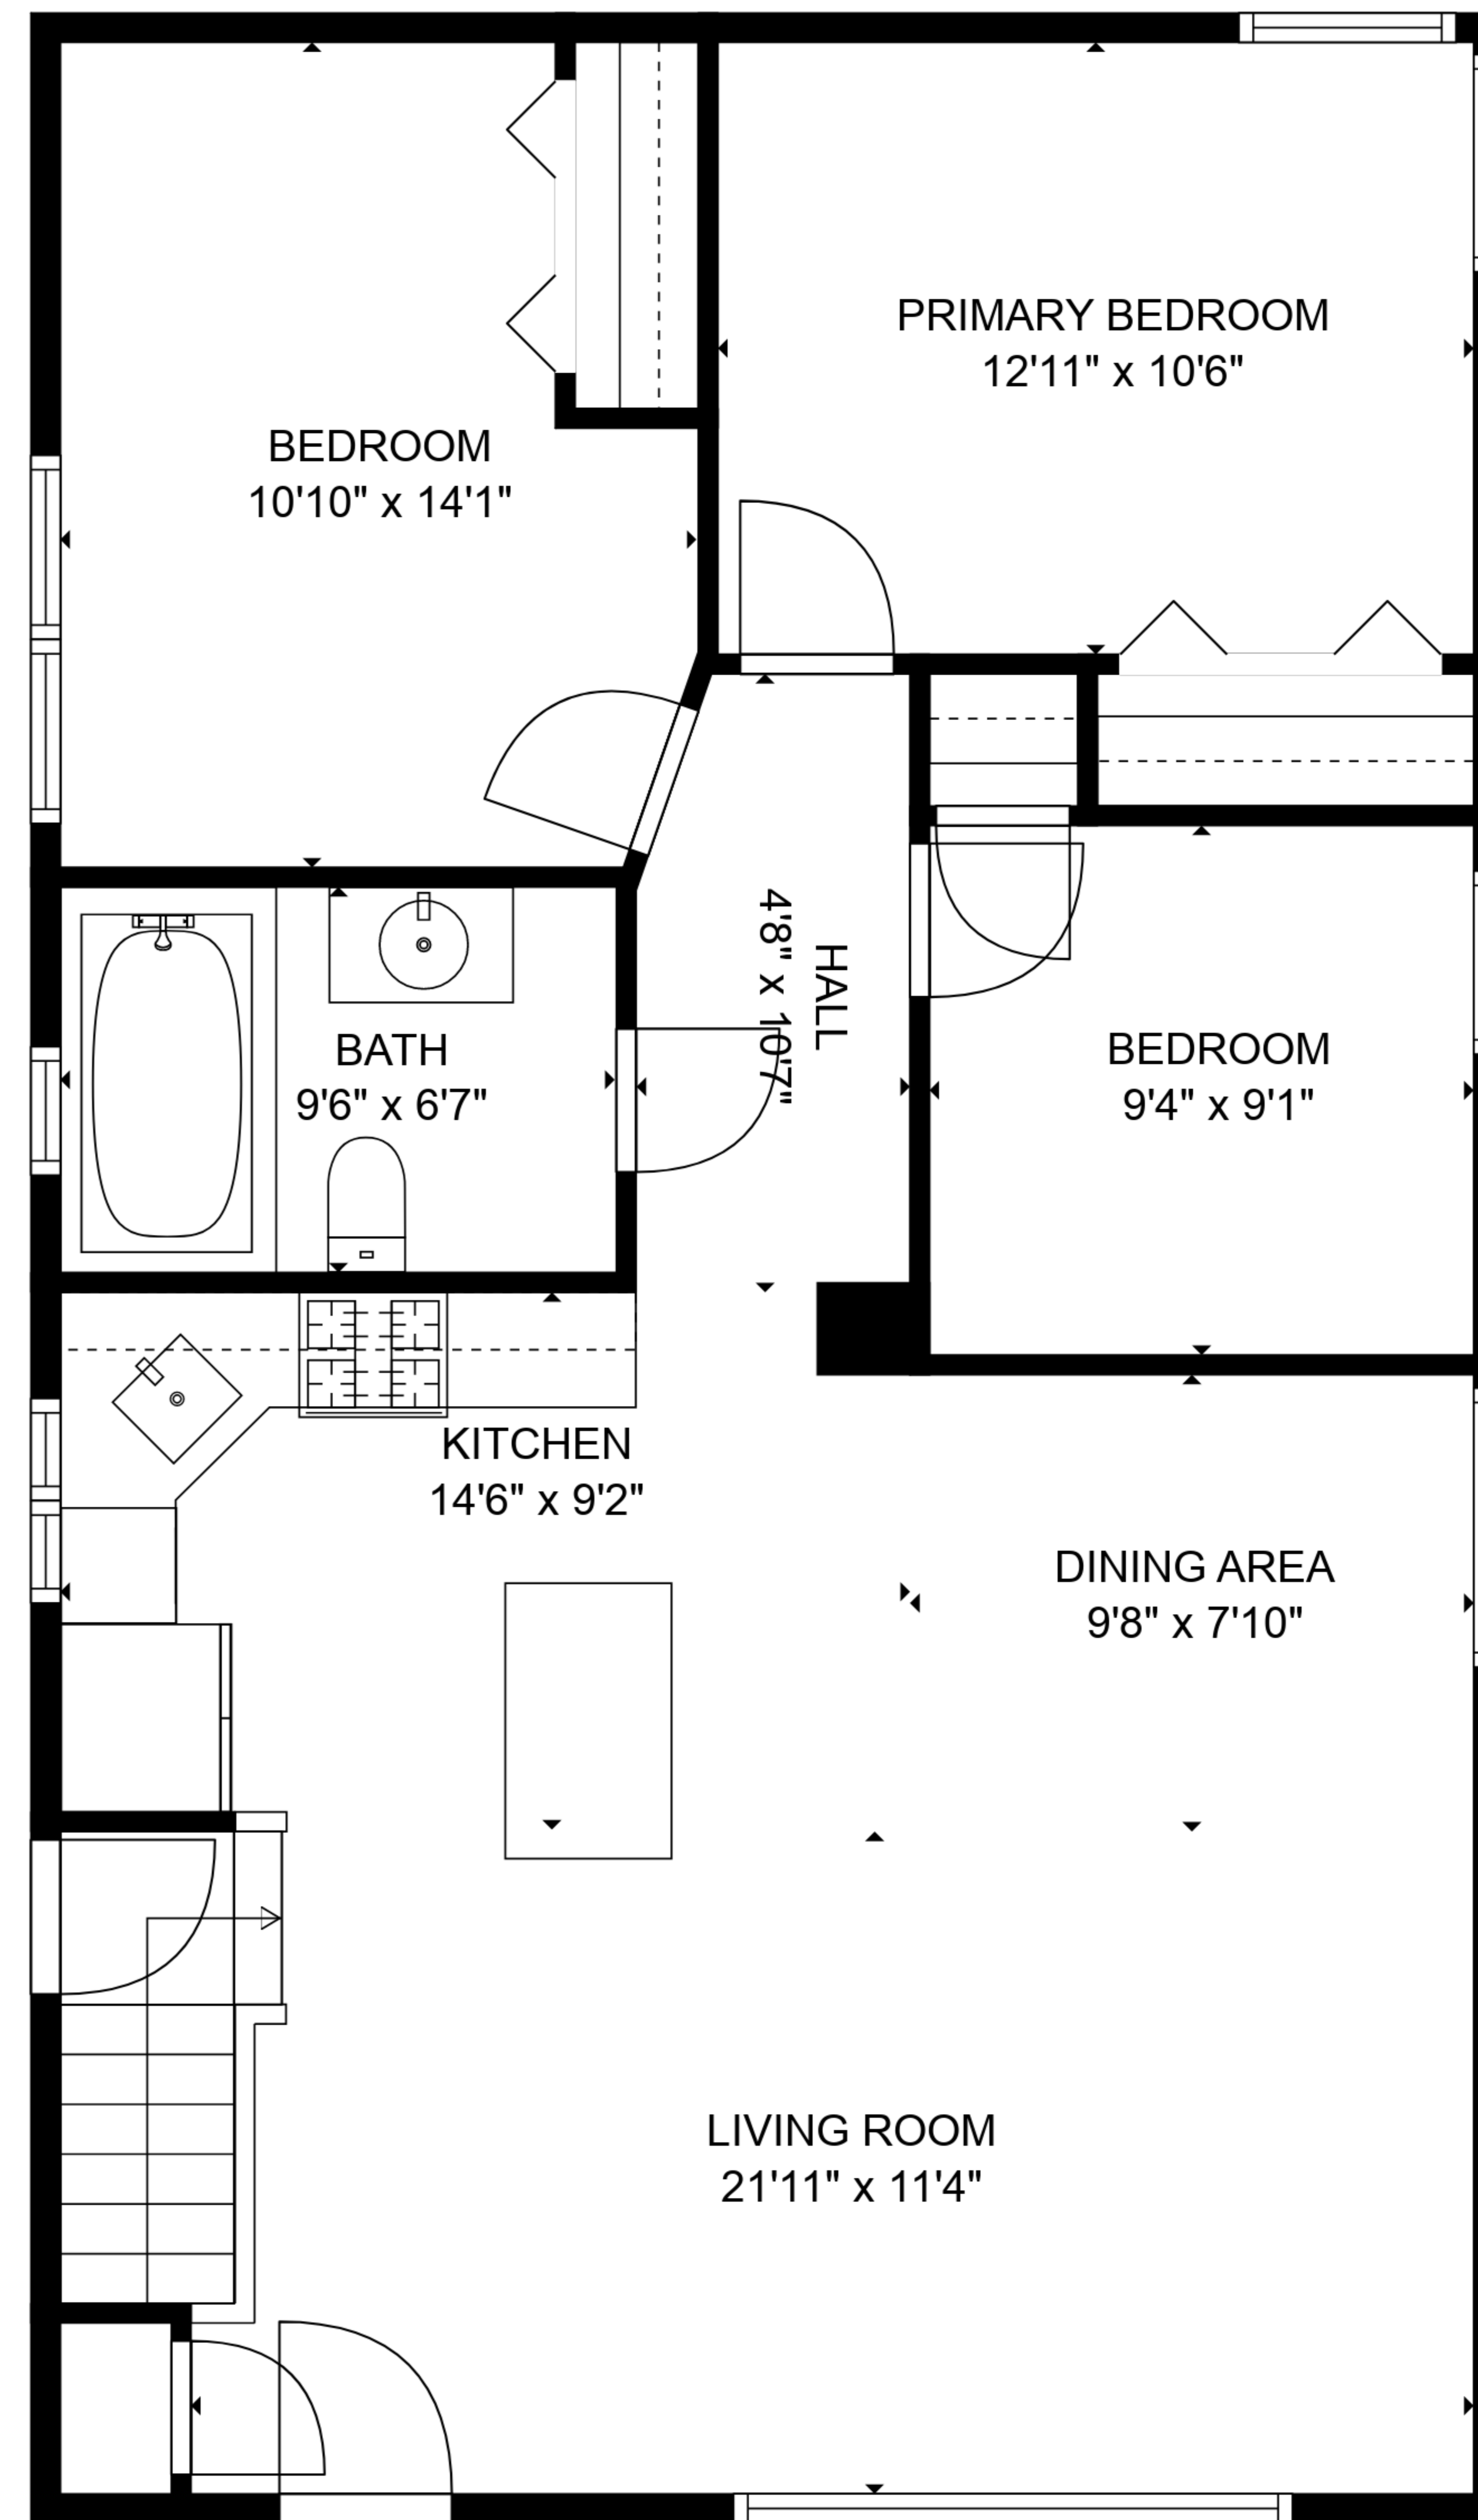

UTILITY
23'3" x 9'1"

RECREATION ROOM
23'3" x 32'6"

BATH
5'0" x 9'11"

TOTAL: 1796 sq. ft
 BELOW GROUND: 783 sq. ft, FLOOR 2: 1013 sq. ft
 EXCLUDED AREAS: UTILITY: 193 sq. ft

SIZES AND DIMENSIONS ARE ESTIMATED

FLOOR 1

FLOOR 2

TOTAL: 1796 sq. ft
 BELOW GROUND: 783 sq. ft, FLOOR 2: 1013 sq. ft
 EXCLUDED AREAS: UTILITY: 193 sq. ft

SIZES AND DIMENSIONS ARE ESTIMATED