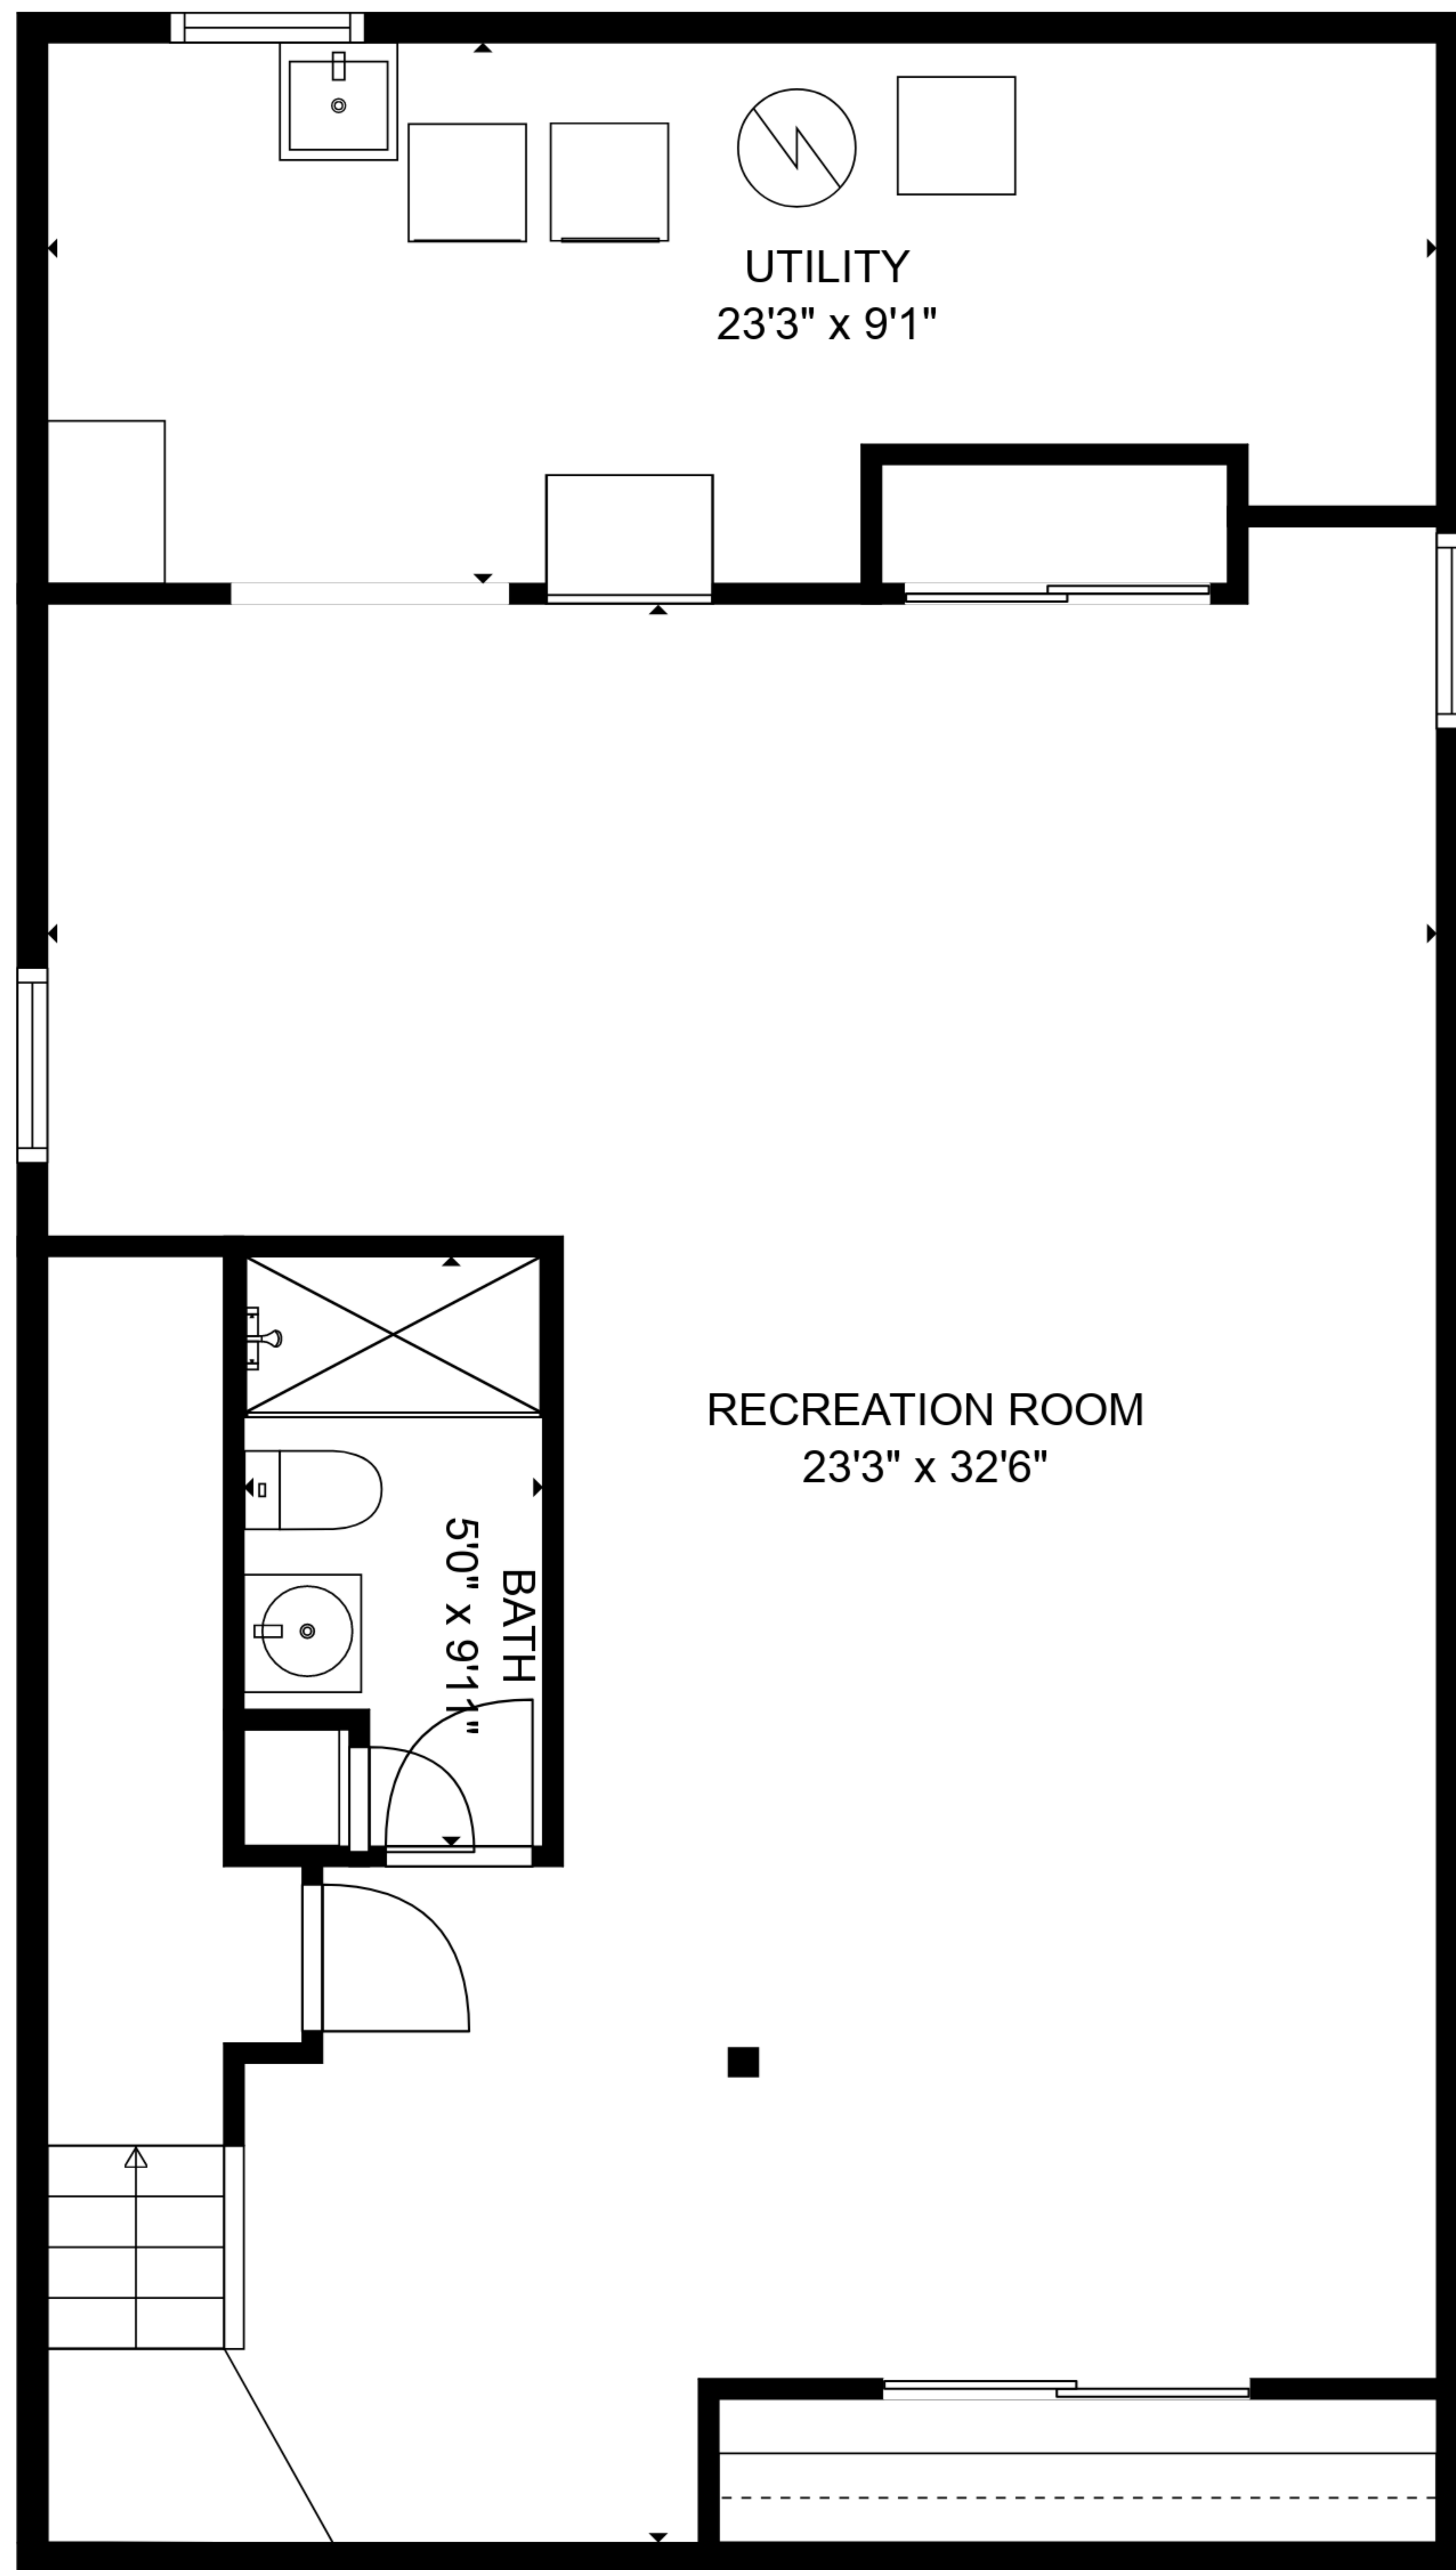

UTILITY
23'3" x 9'1"

RECREATION ROOM
23'3" x 32'6"

BATH
5'0" x 9'11"

TOTAL: 1796 sq. ft
 BELOW GROUND: 783 sq. ft, FLOOR 2: 1013 sq. ft
 EXCLUDED AREAS: UTILITY: 193 sq. ft

SIZES AND DIMENSIONS ARE ESTIMATED

FLOOR 1

FLOOR 2

TOTAL: 1796 sq. ft
 BELOW GROUND: 783 sq. ft, FLOOR 2: 1013 sq. ft
 EXCLUDED AREAS: UTILITY: 193 sq. ft

SIZES AND DIMENSIONS ARE ESTIMATED