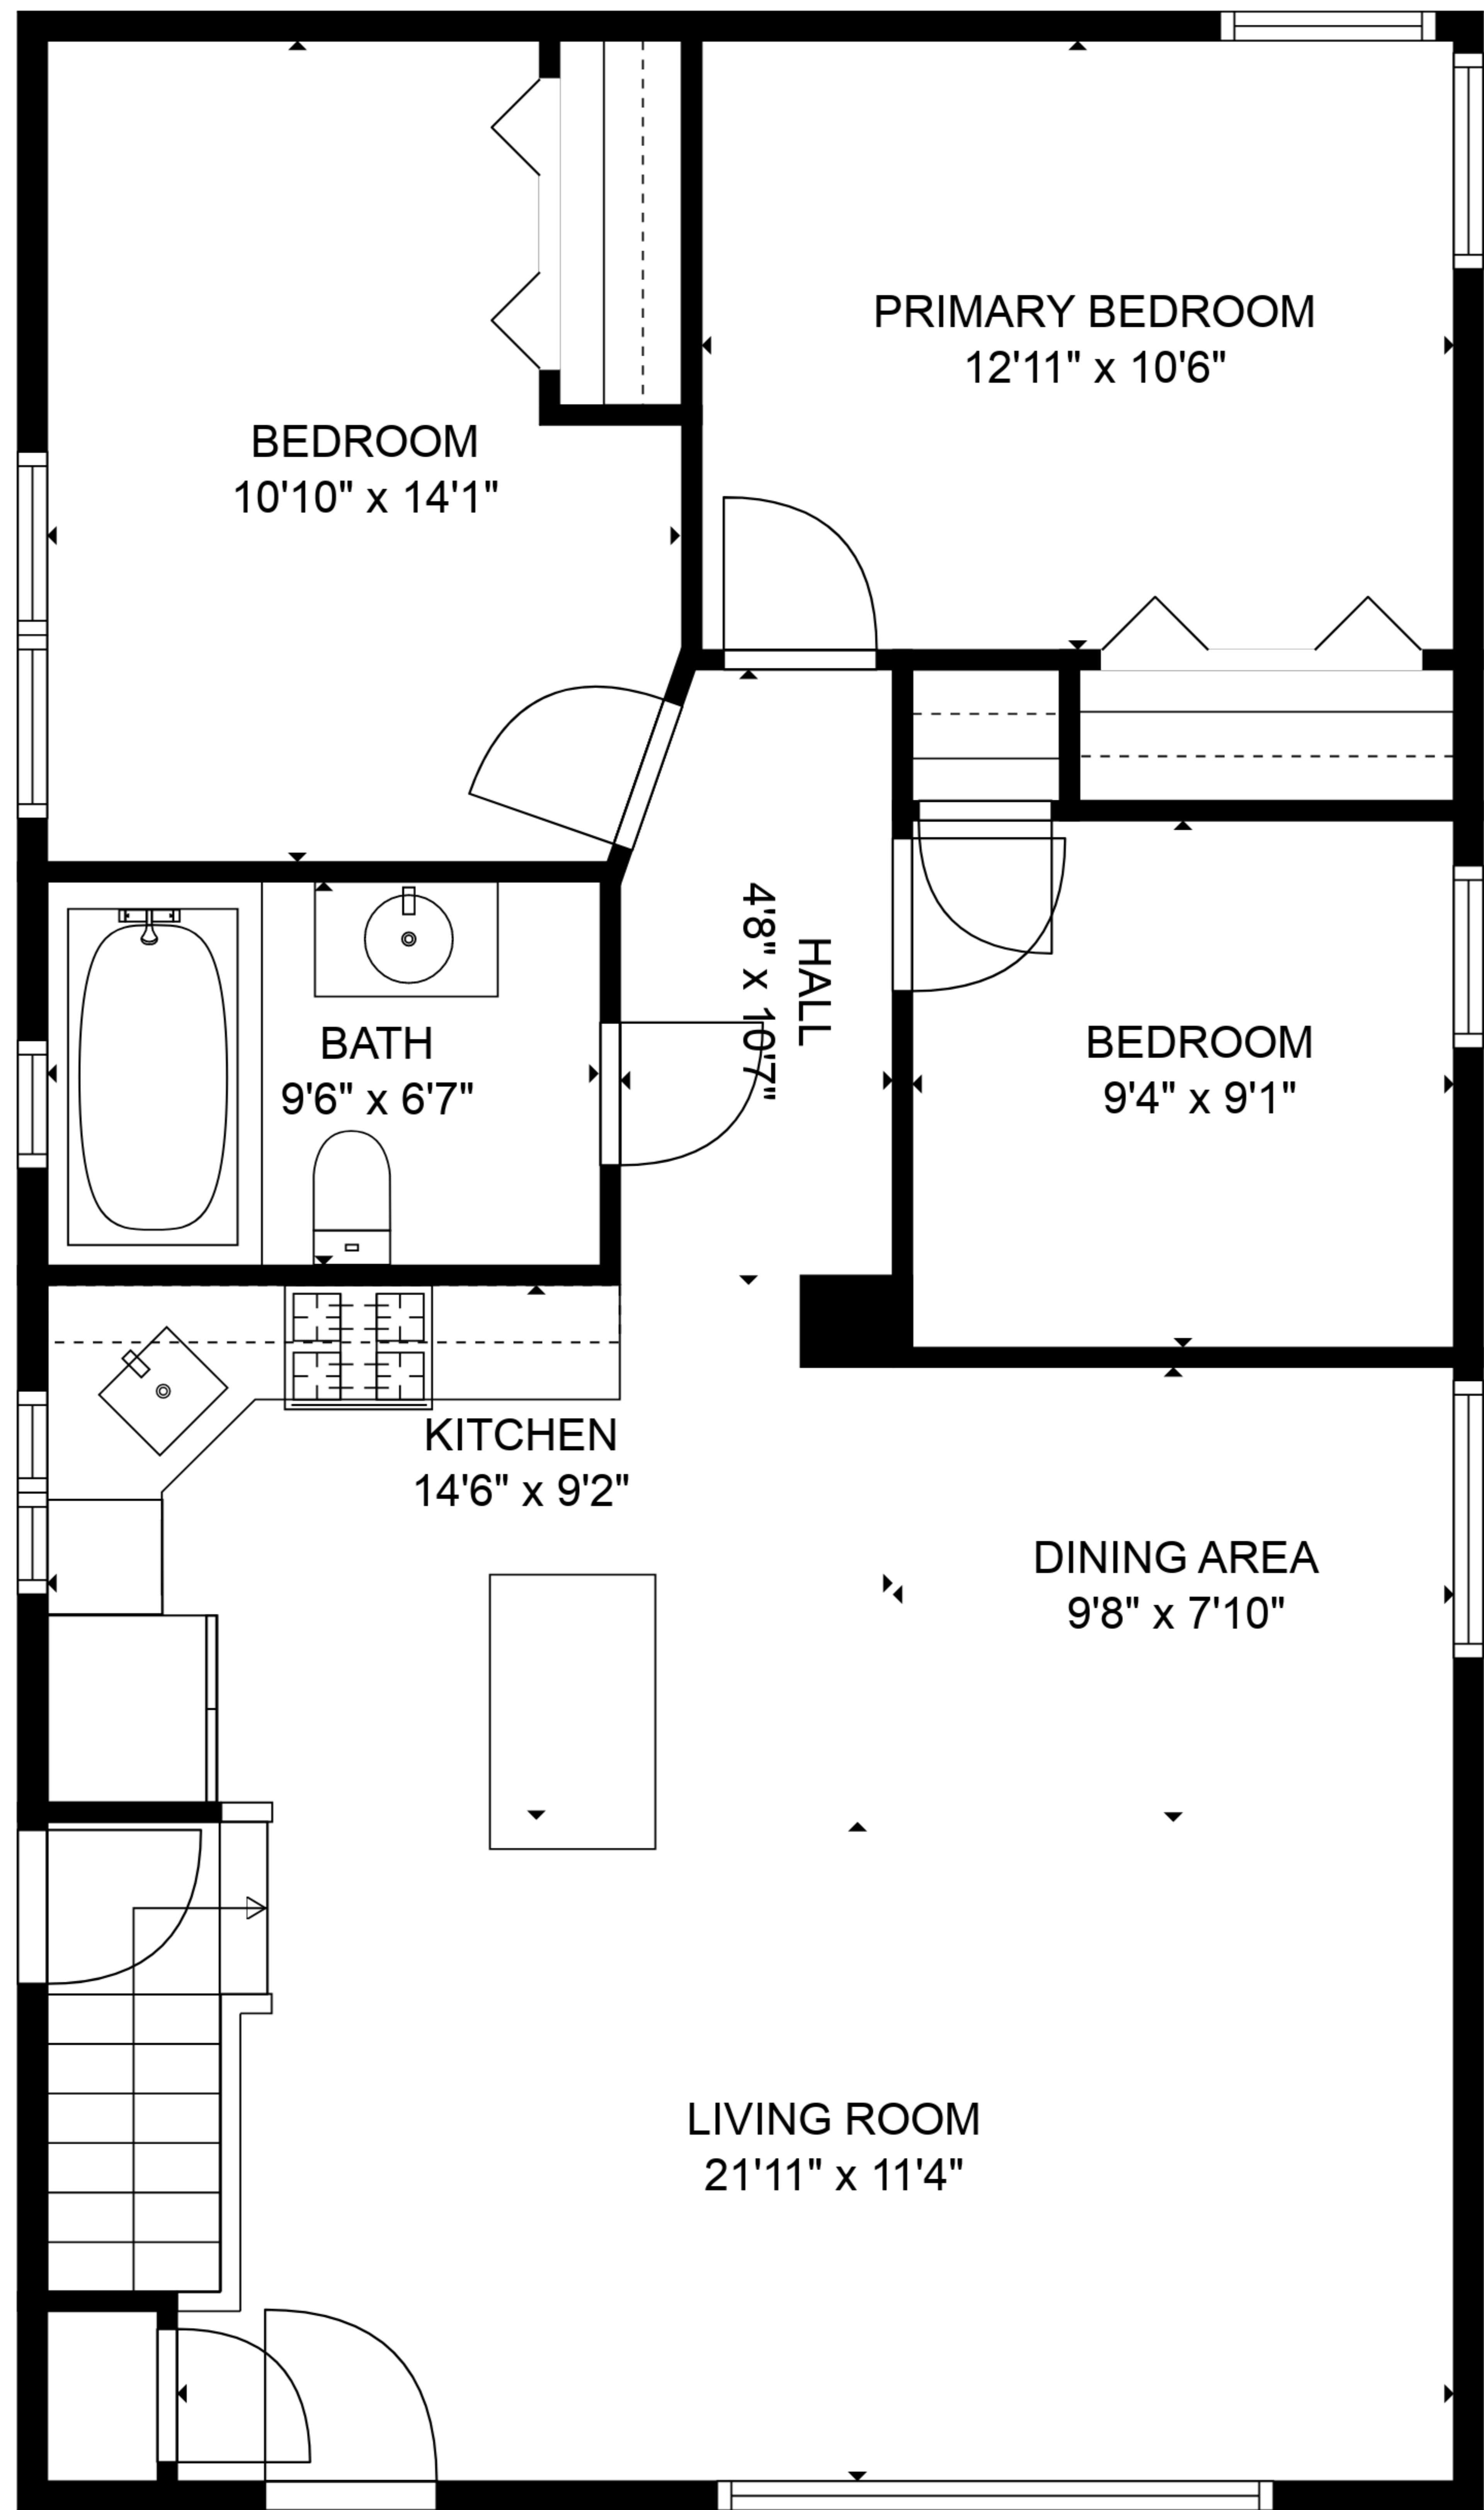

UTILITY
23'3" x 9'1"

RECREATION ROOM
23'3" x 32'6"

BATH
5'0" x 9'11"

TOTAL: 1796 sq. ft
 BELOW GROUND: 783 sq. ft, FLOOR 2: 1013 sq. ft
 EXCLUDED AREAS: UTILITY: 193 sq. ft

SIZES AND DIMENSIONS ARE ESTIMATED

FLOOR 1

FLOOR 2

TOTAL: 1796 sq. ft
 BELOW GROUND: 783 sq. ft, FLOOR 2: 1013 sq. ft
 EXCLUDED AREAS: UTILITY: 193 sq. ft

SIZES AND DIMENSIONS ARE ESTIMATED