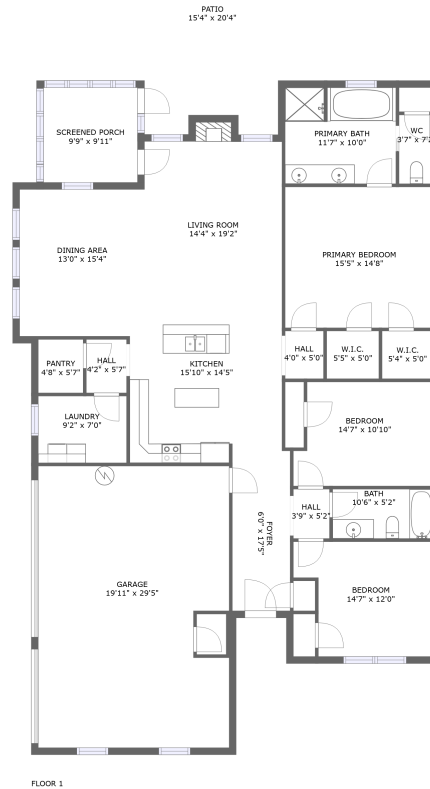

13341 Trumpet Drive, Madison, Limestone County, Alabama, United States, 35756

Property summary

1 Garages

3 Bedrooms

2 Bathrooms

0 Half baths

1 Floors

1,972
Gross living
area sqft

3,022
Total sqft