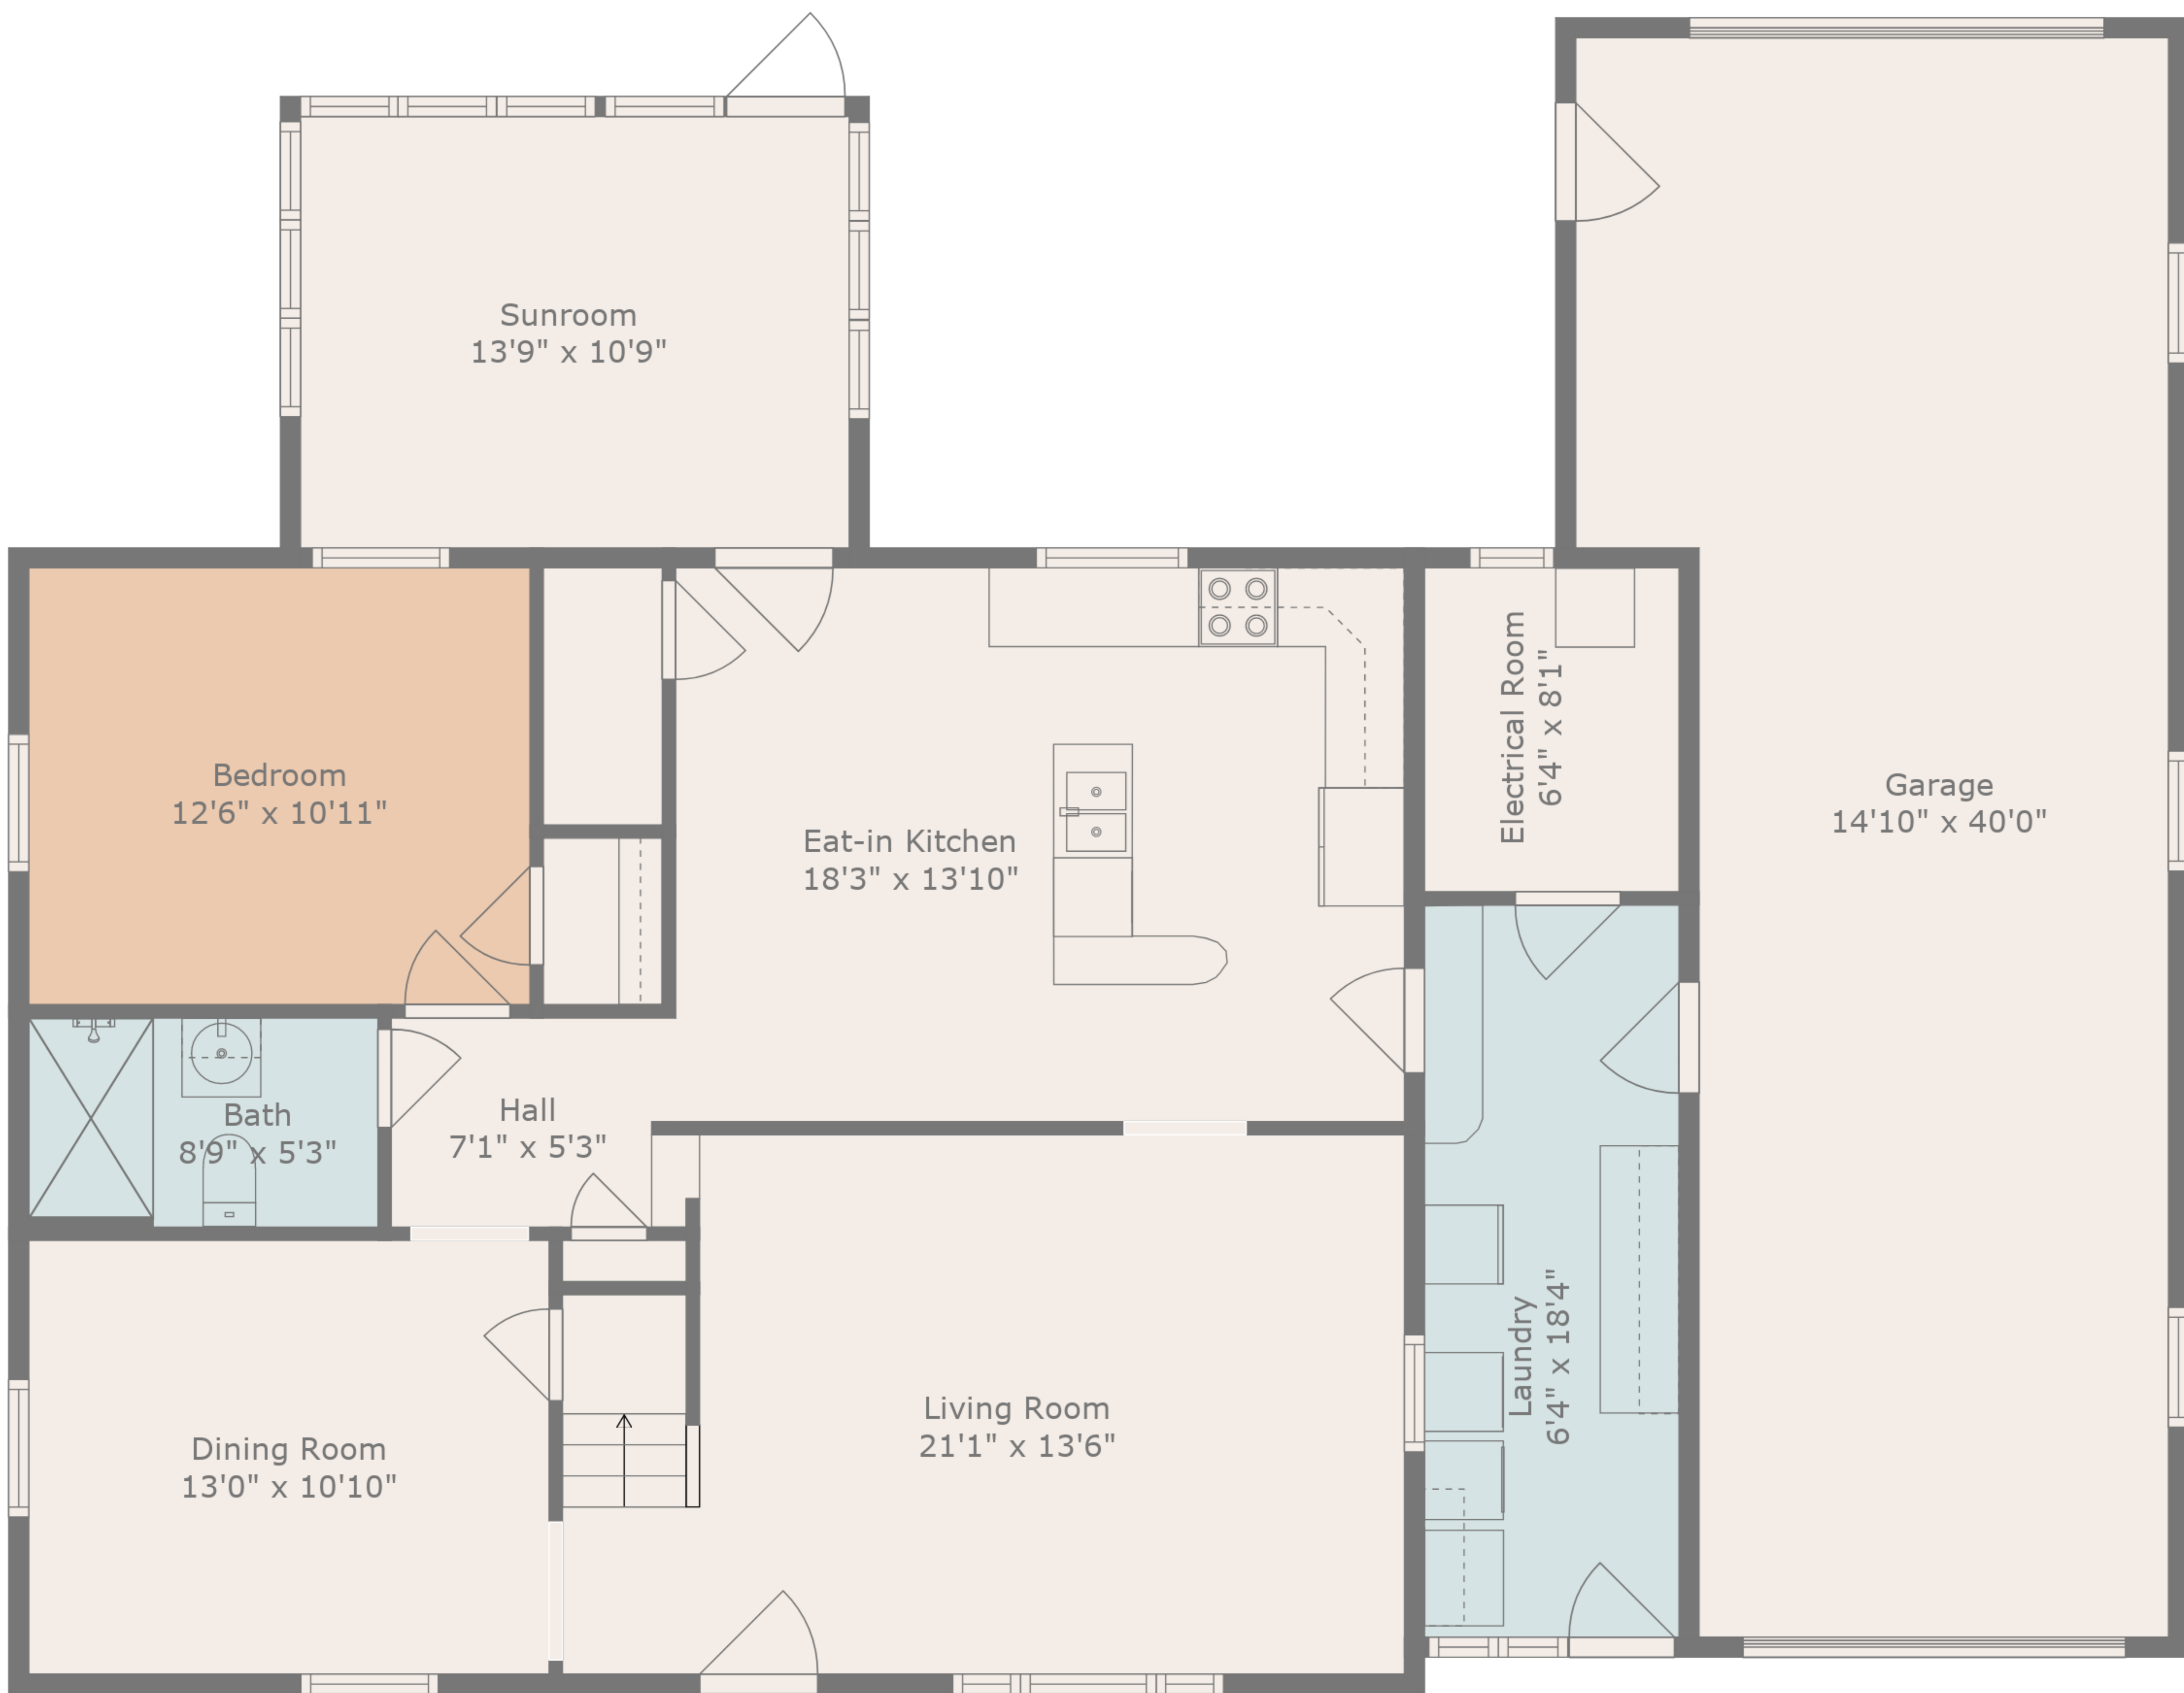

TOTAL: 1863 sq. ft

FLOOR 1: 1239 sq. ft, FLOOR 2: 624 sq. ft

EXCLUDED AREAS: GARAGE: 508 sq. ft, ELECTRICAL ROOM: 52 sq. ft

Measurements Are Taken Using Lidar Technology, Deemed Highly Reliable But Not Guaranteed

Floor 1

Floor 2

Beyond Limits Productions

TOTAL: 1863 sq. ft

FLOOR 1: 1239 sq. ft, FLOOR 2: 624 sq. ft

EXCLUDED AREAS: GARAGE: 508 sq. ft, ELECTRICAL ROOM: 52 sq. ft

Measurements Are Taken Using Lidar Technology, Deemed Highly Reliable But Not Guaranteed