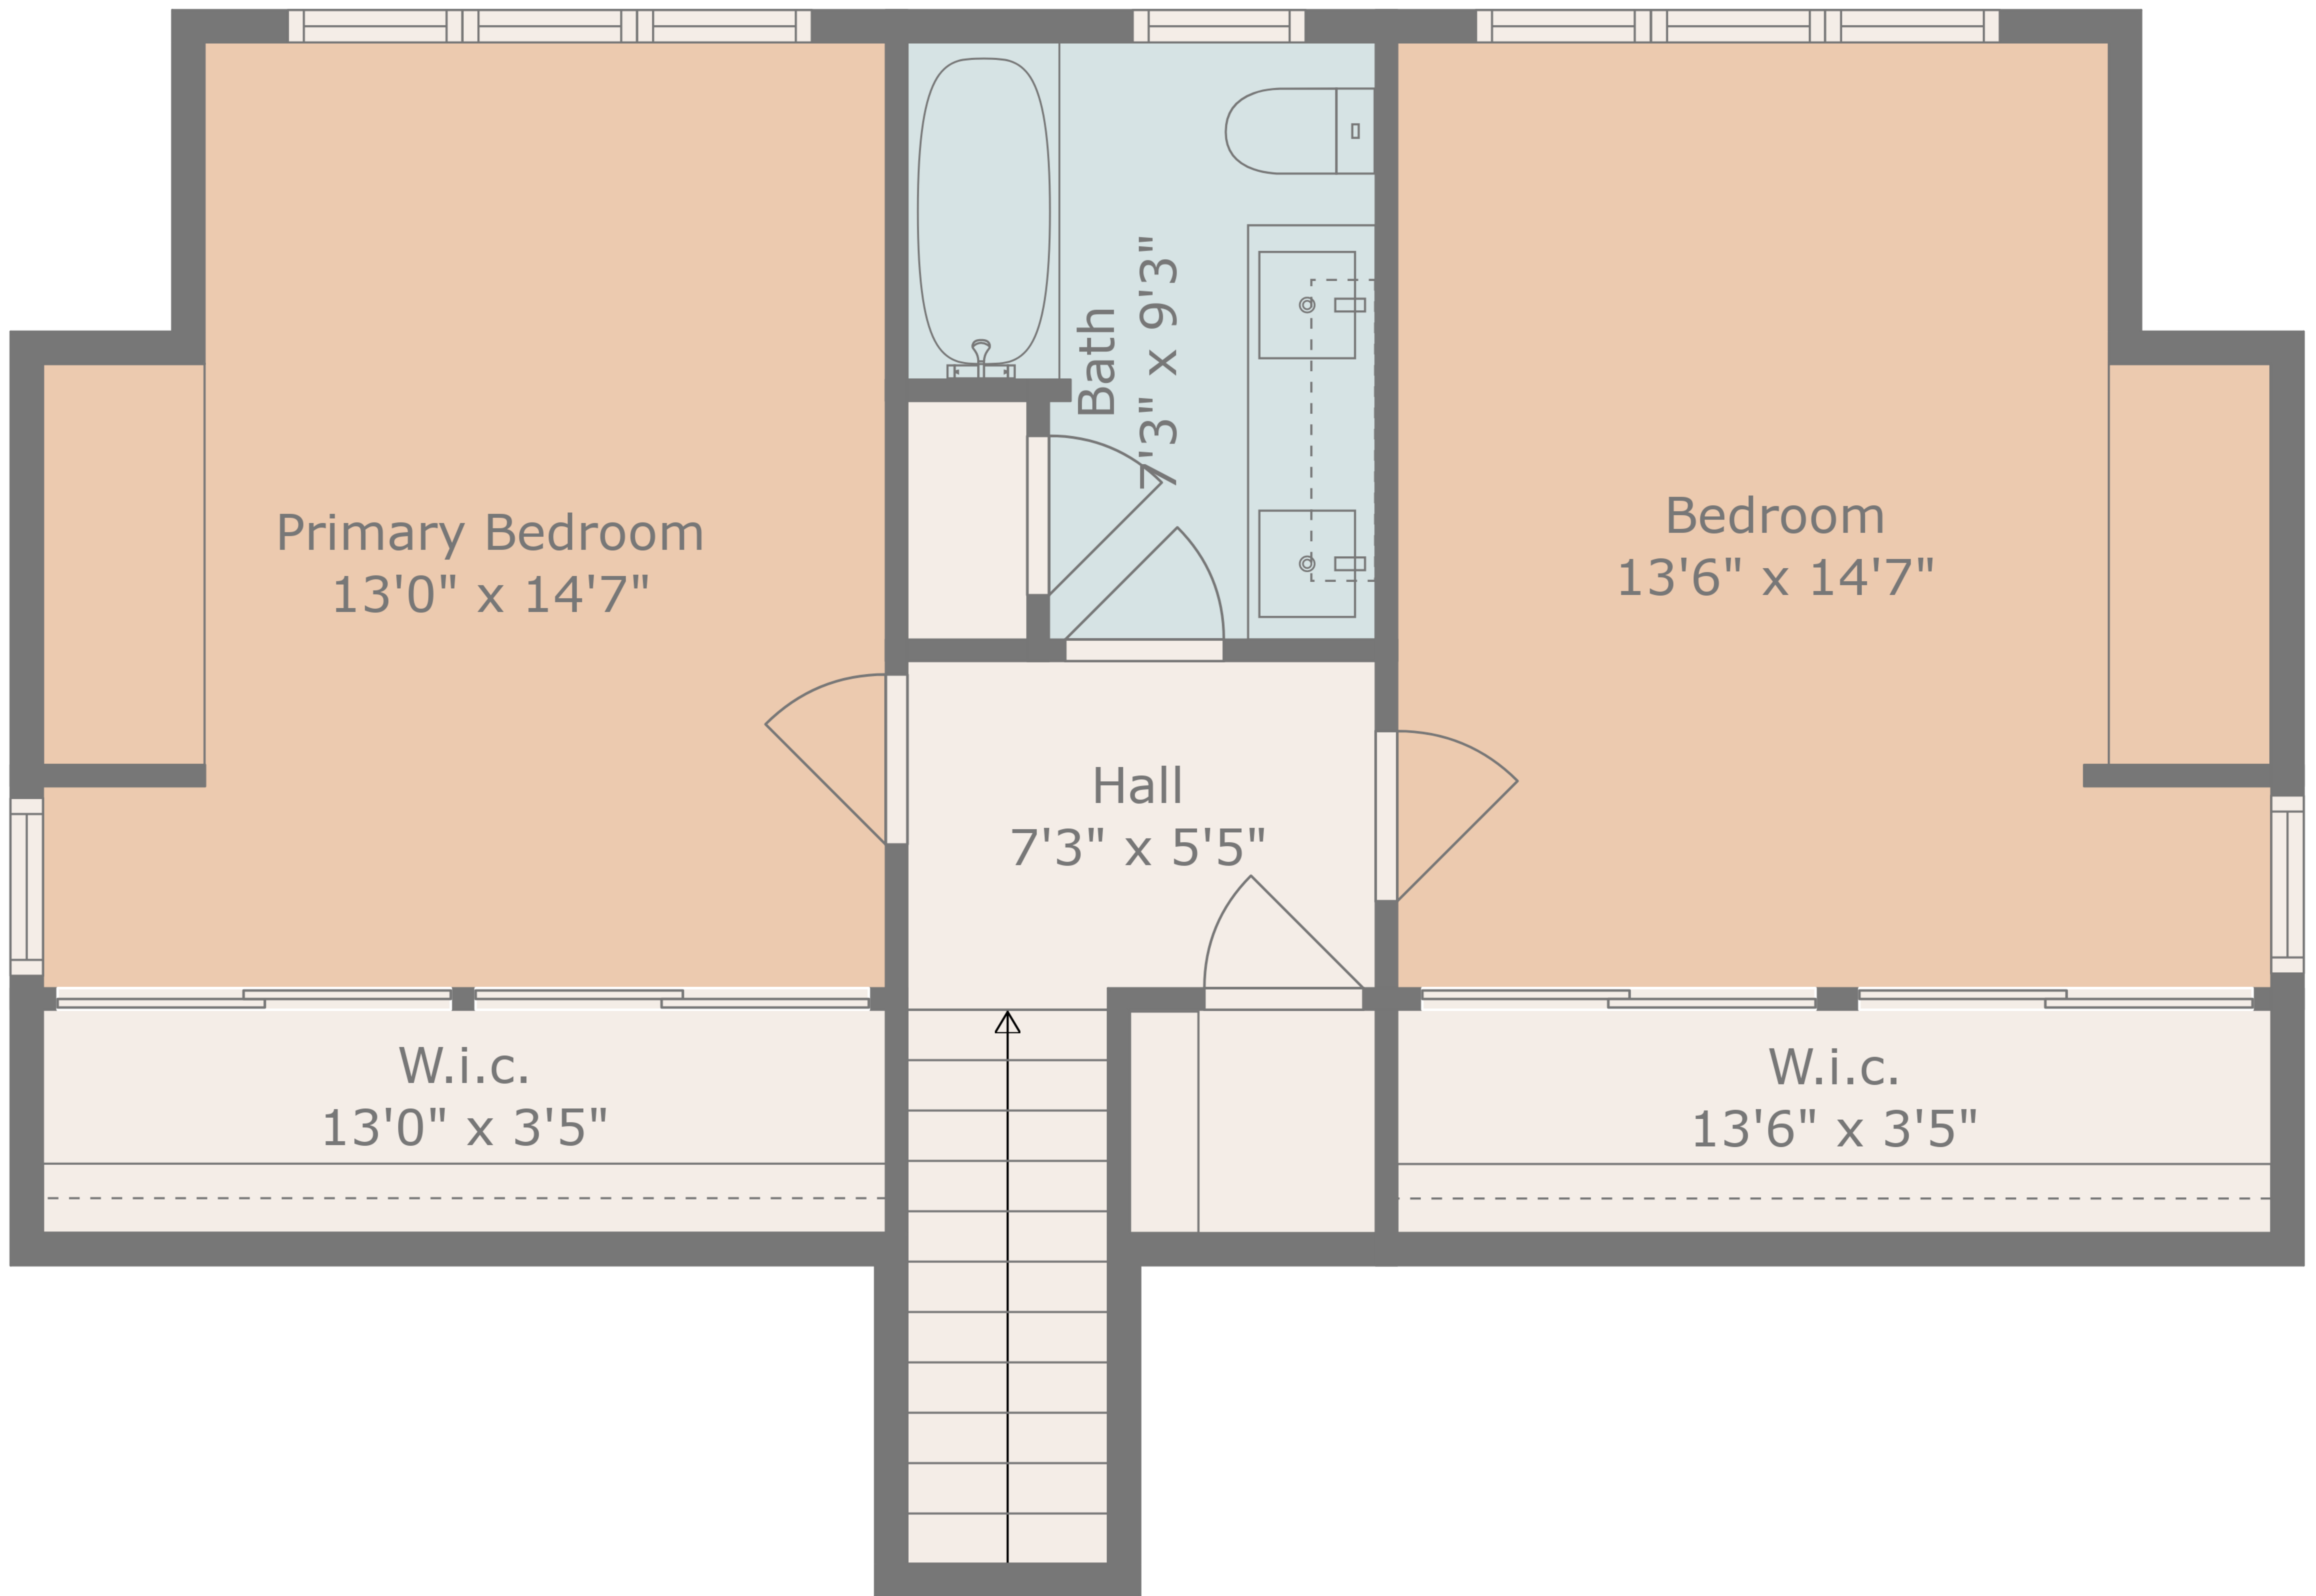

TOTAL: 1863 sq. ft

FLOOR 1: 1239 sq. ft, FLOOR 2: 624 sq. ft

EXCLUDED AREAS: GARAGE: 508 sq. ft, ELECTRICAL ROOM: 52 sq. ft

Measurements Are Taken Using Lidar Technology, Deemed Highly Reliable But Not Guaranteed

Floor 1

Floor 2

Beyond Limits Productions

TOTAL: 1863 sq. ft

FLOOR 1: 1239 sq. ft, FLOOR 2: 624 sq. ft

EXCLUDED AREAS: GARAGE: 508 sq. ft, ELECTRICAL ROOM: 52 sq. ft

Measurements Are Taken Using Lidar Technology, Deemed Highly Reliable But Not Guaranteed