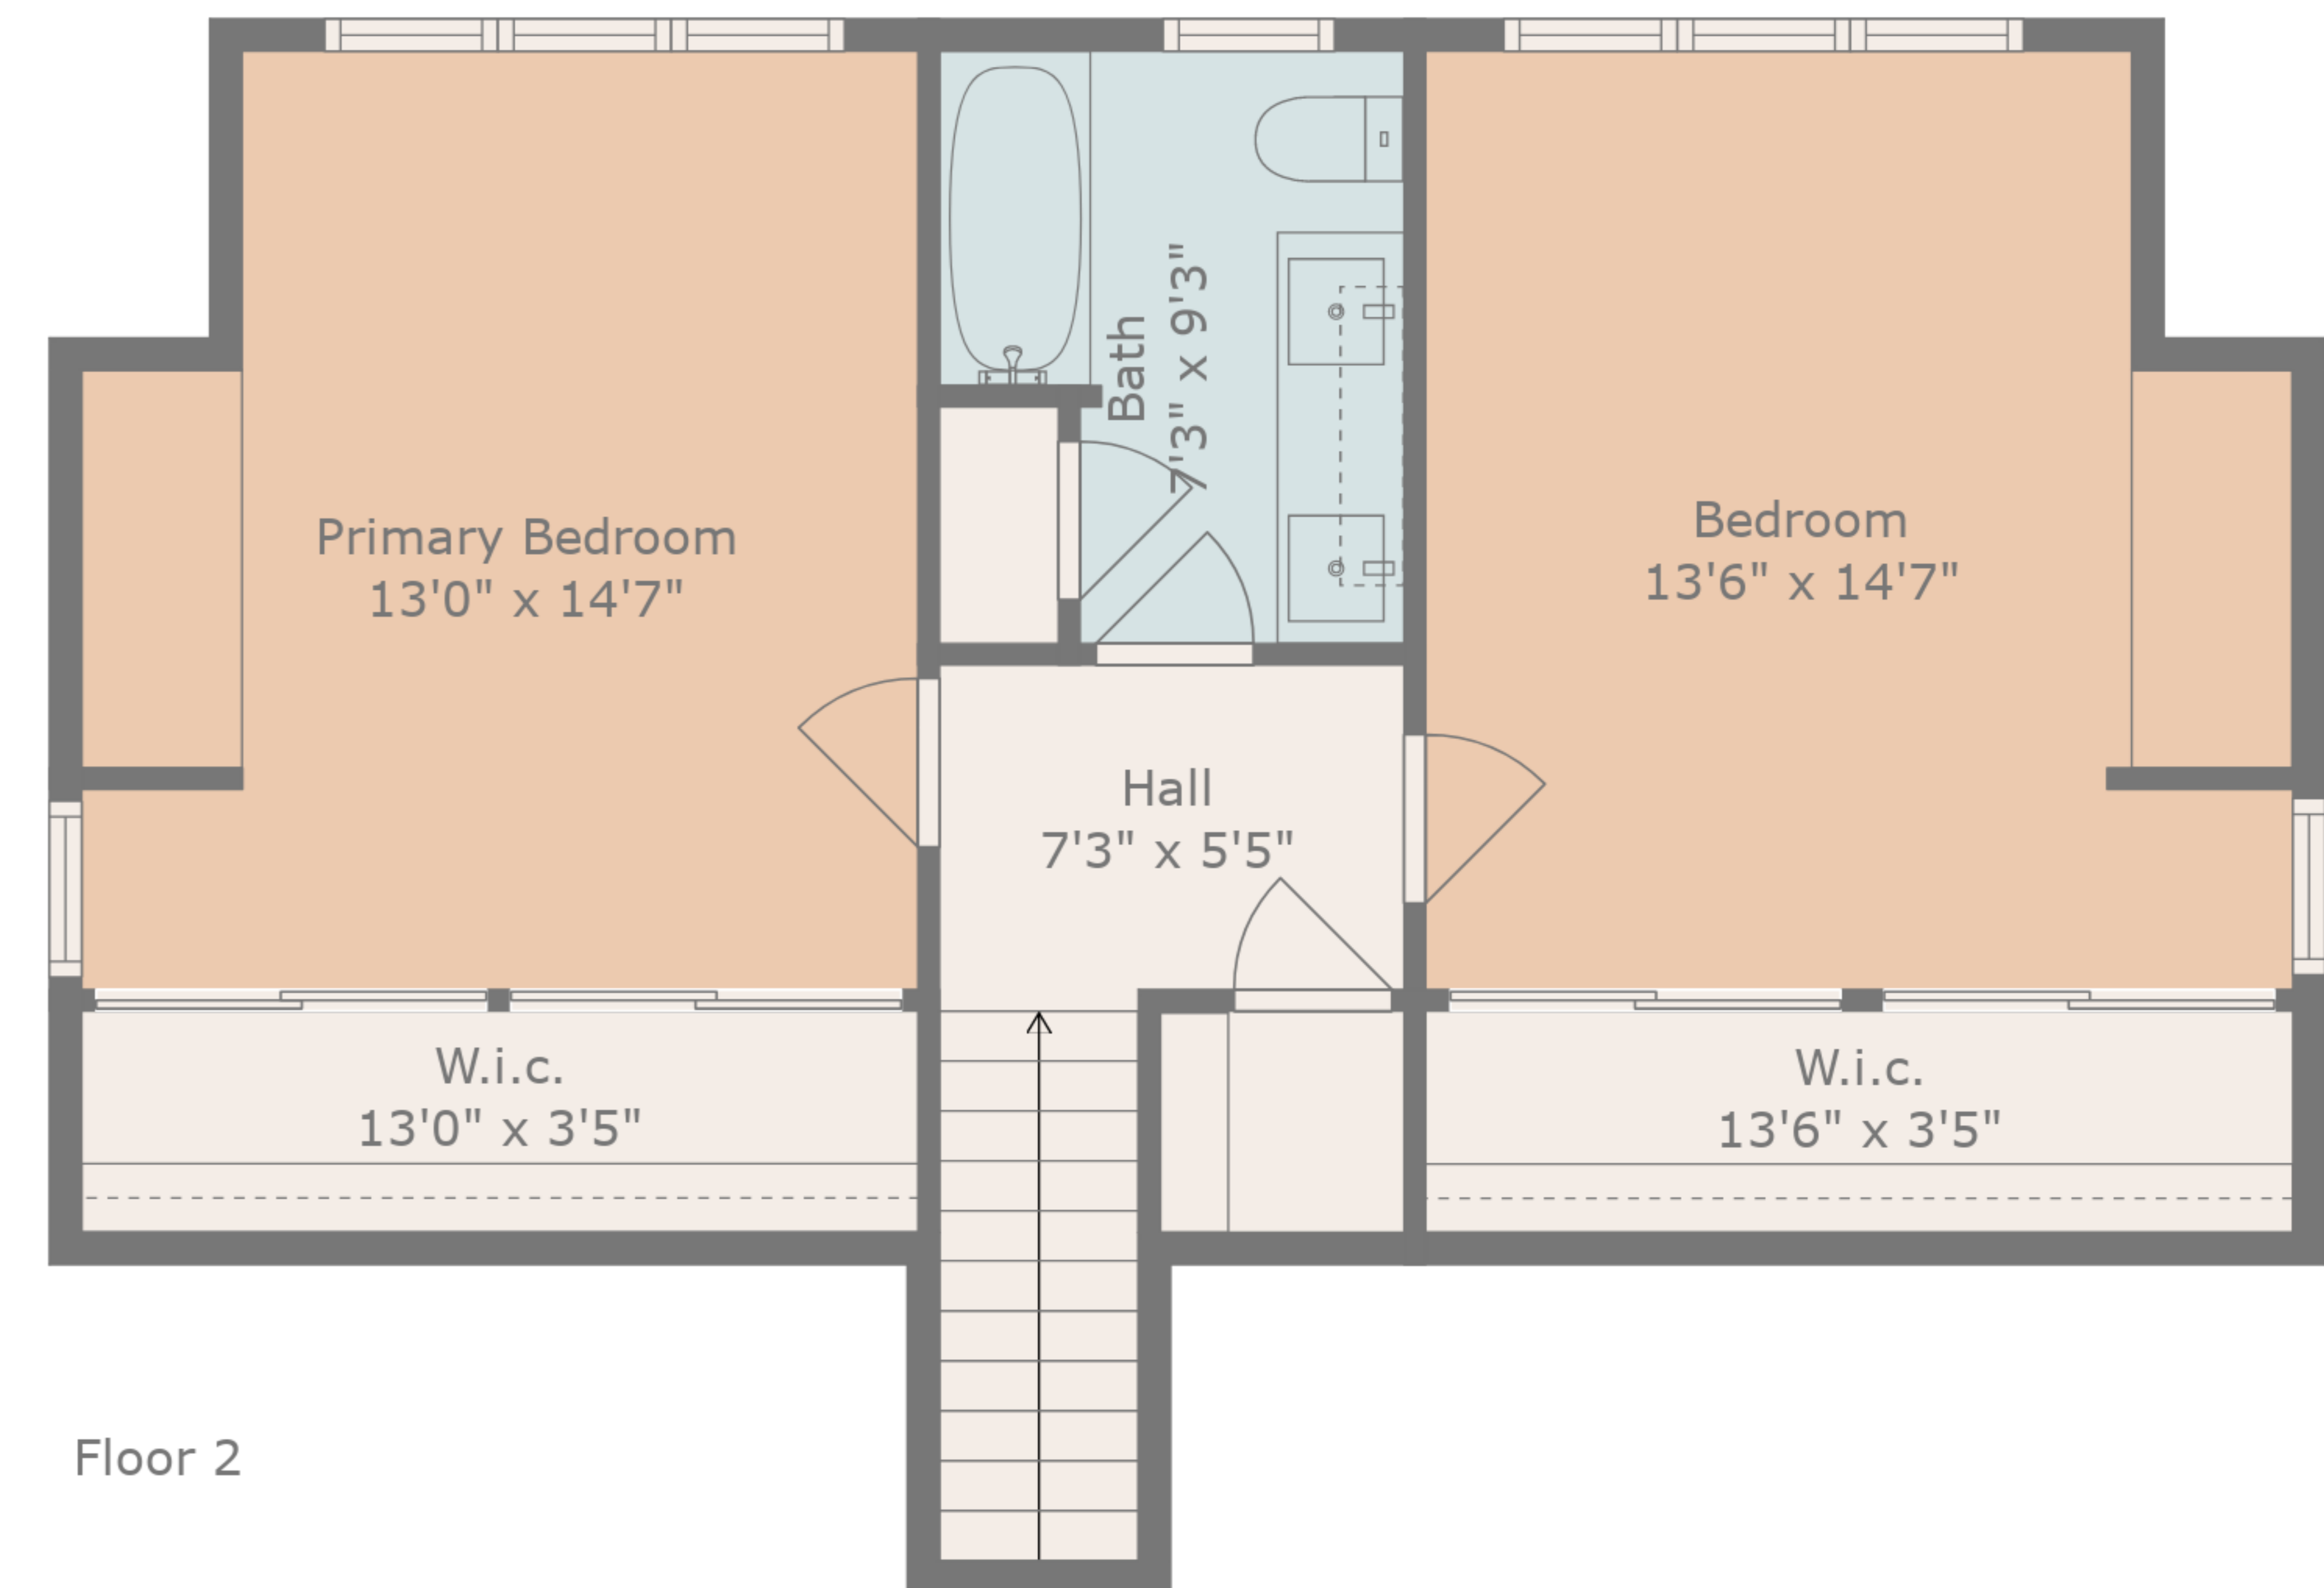

TOTAL: 1863 sq. ft

FLOOR 1: 1239 sq. ft, FLOOR 2: 624 sq. ft

EXCLUDED AREAS: GARAGE: 508 sq. ft, ELECTRICAL ROOM: 52 sq. ft

Measurements Are Taken Using Lidar Technology, Deemed Highly Reliable But Not Guaranteed

Floor 1

Floor 2

Beyond Limits Productions

TOTAL: 1863 sq. ft

FLOOR 1: 1239 sq. ft, FLOOR 2: 624 sq. ft

EXCLUDED AREAS: GARAGE: 508 sq. ft, ELECTRICAL ROOM: 52 sq. ft

Measurements Are Taken Using Lidar Technology, Deemed Highly Reliable But Not Guaranteed